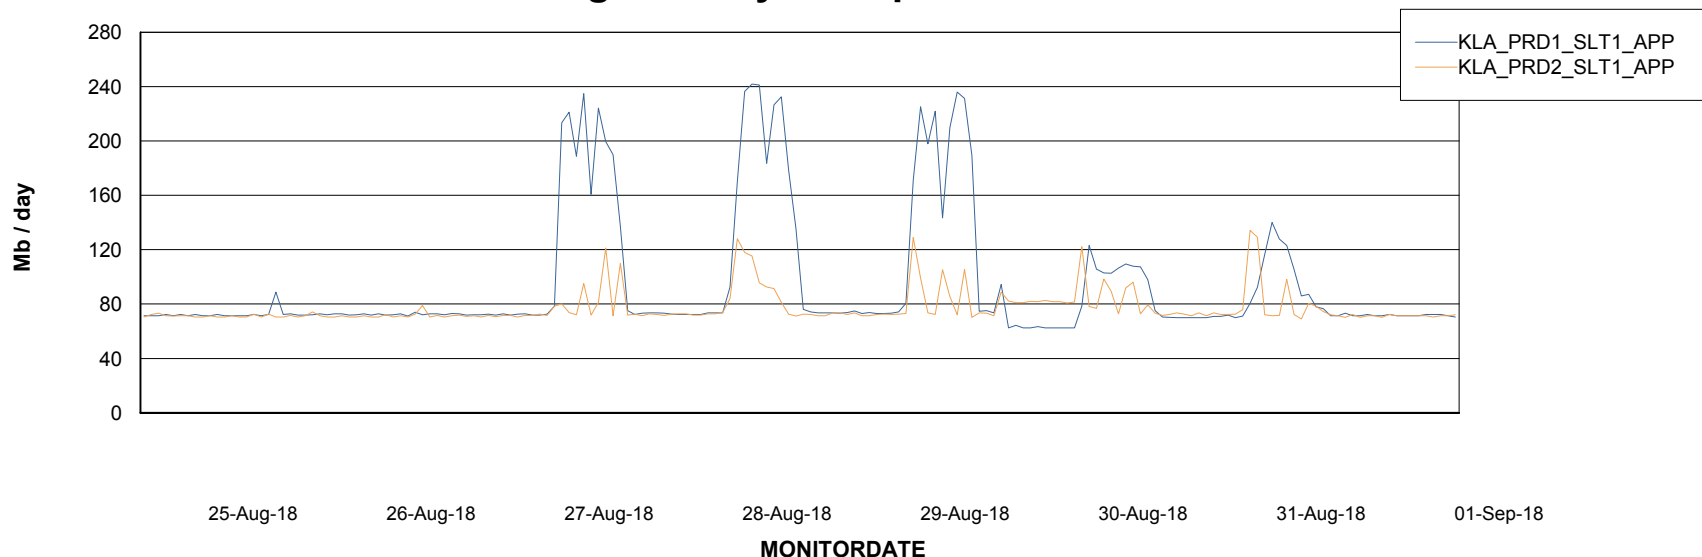

ABSSolute Application Server Services

Avg memory used per ABS Server Service