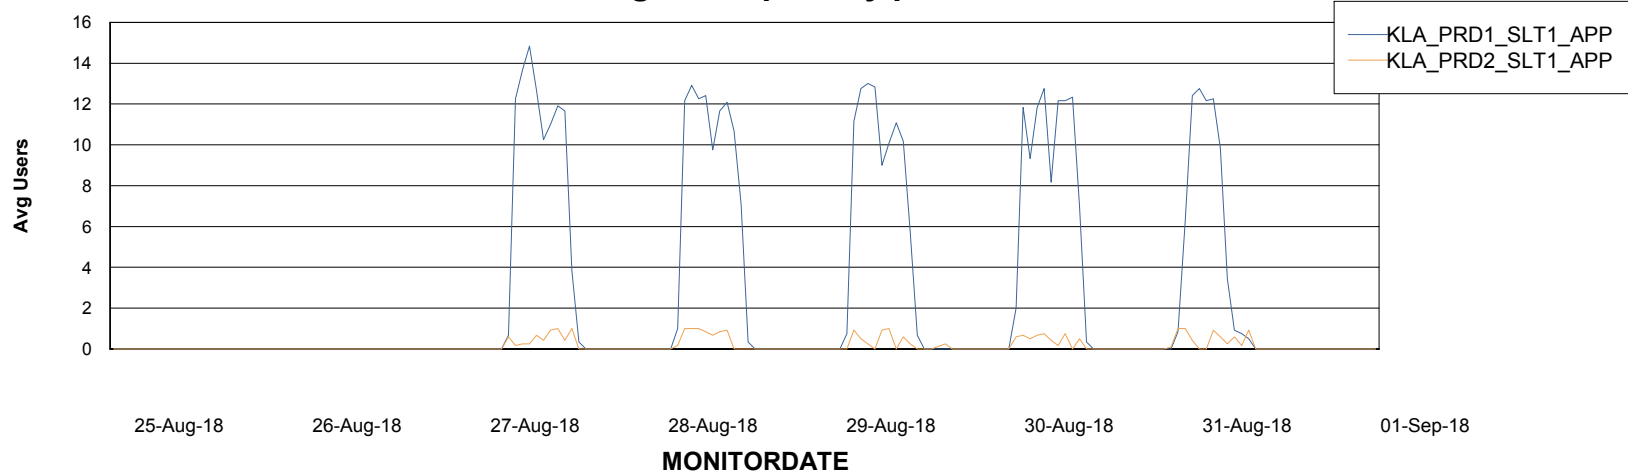

Avg users per day per ABS server