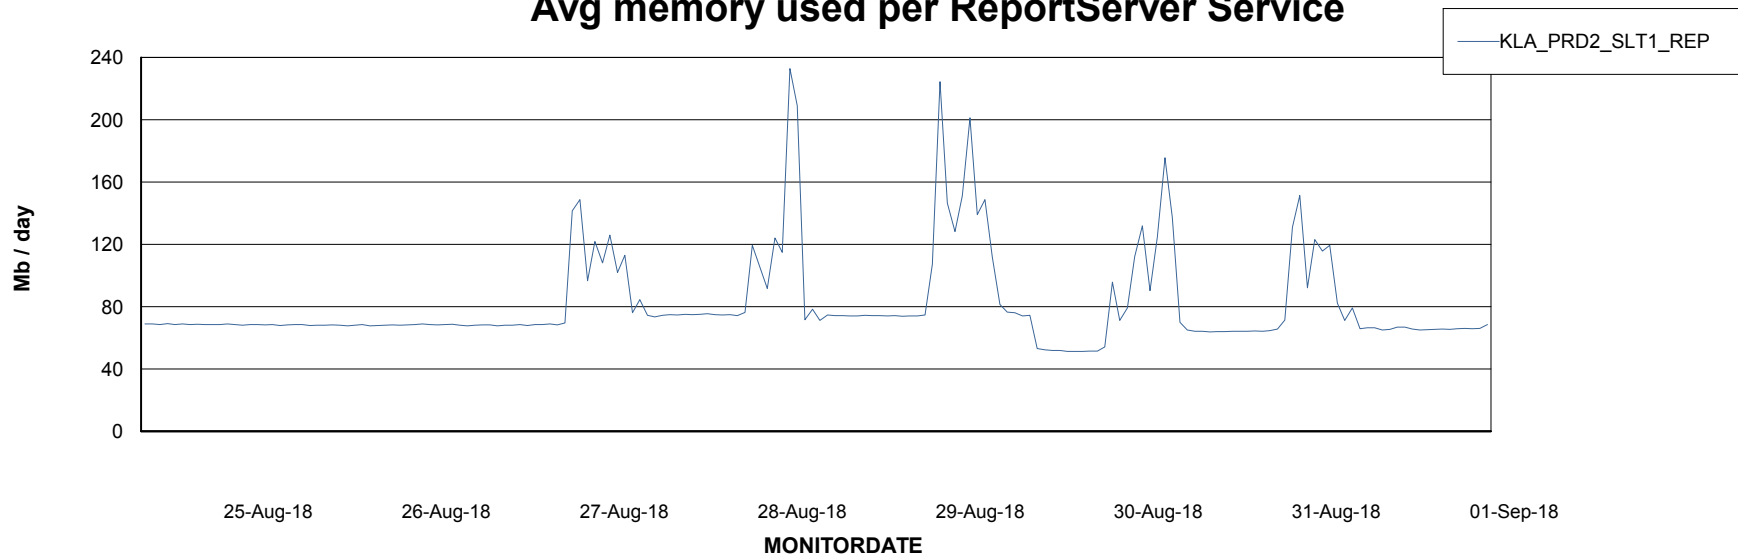

ABSSolute Application ReportServer Services

Avg memory used per ReportServer Service