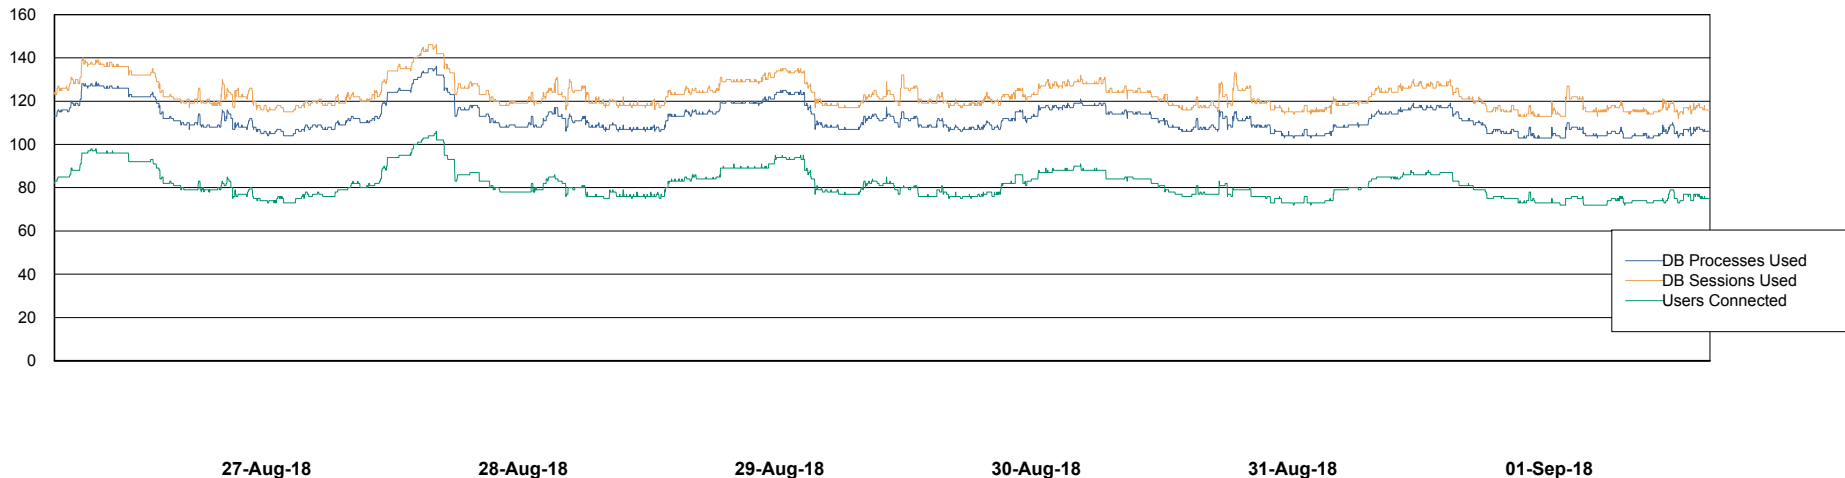

Harddisk Usage FIS_PRD_ORACLE2

	Free disk space on c: (%)	Total disk space on c: (Gb)	Free disk space on l: (%)	Total disk space on l: (Gb)	Free disk space on o: (%)	Total disk space on o: (Gb)
01-Sep-18	70	279	17	279	12	373
31-Aug-18	70	279	17	279	12	373
30-Aug-18	70	279	17	279	12	373
29-Aug-18	70	279	17	279	12	373
28-Aug-18	70	279	17	279	12	373
27-Aug-18	70	279	17	279	12	373
26-Aug-18	70	279	18	279	12	373

Weekly SLA Customer Report

Customer FIS_Production
Database ID 46

Database Performance FISDB_Production

Weekly SLA Customer Report

Customer FIS_Production
Database ID 46

Database Performance FISDB_Standby

Weekly SLA Customer Report