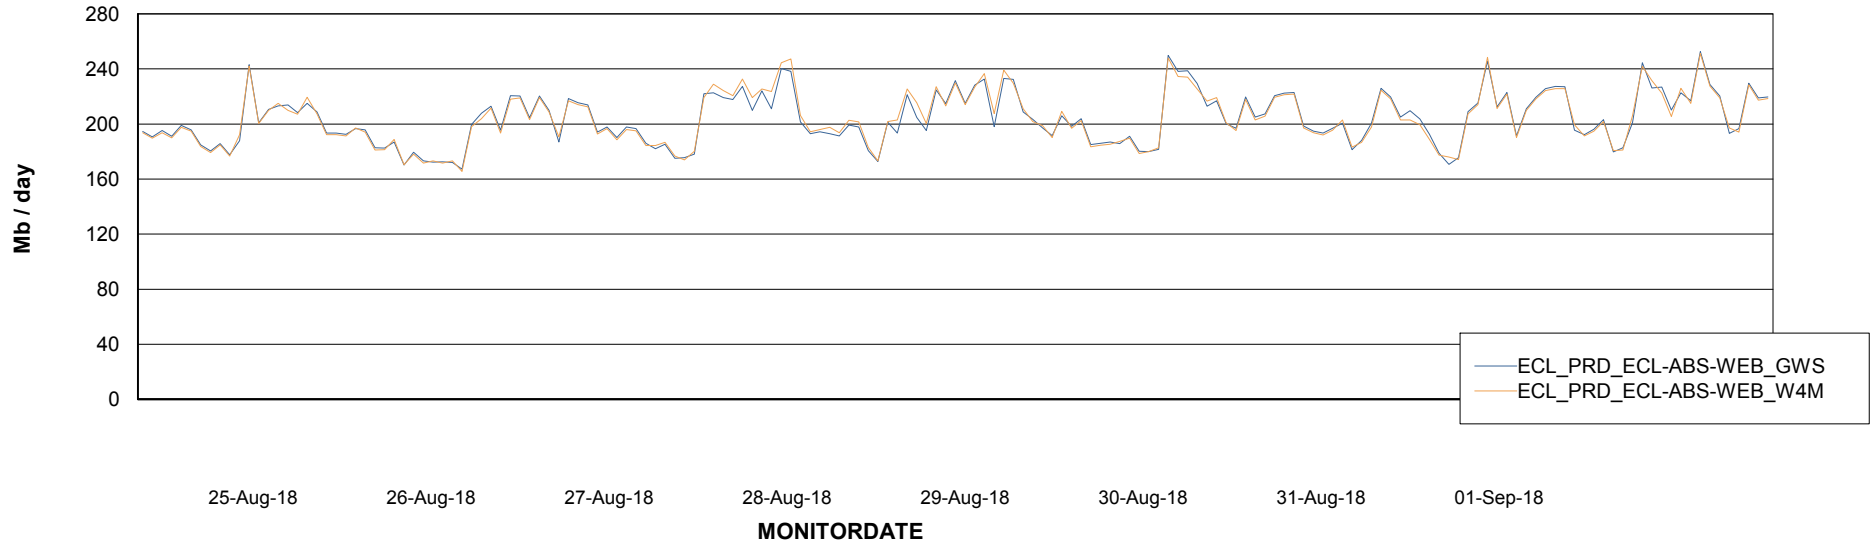

ABSSolute Web Component Services

Avg memory used per ABS Web component