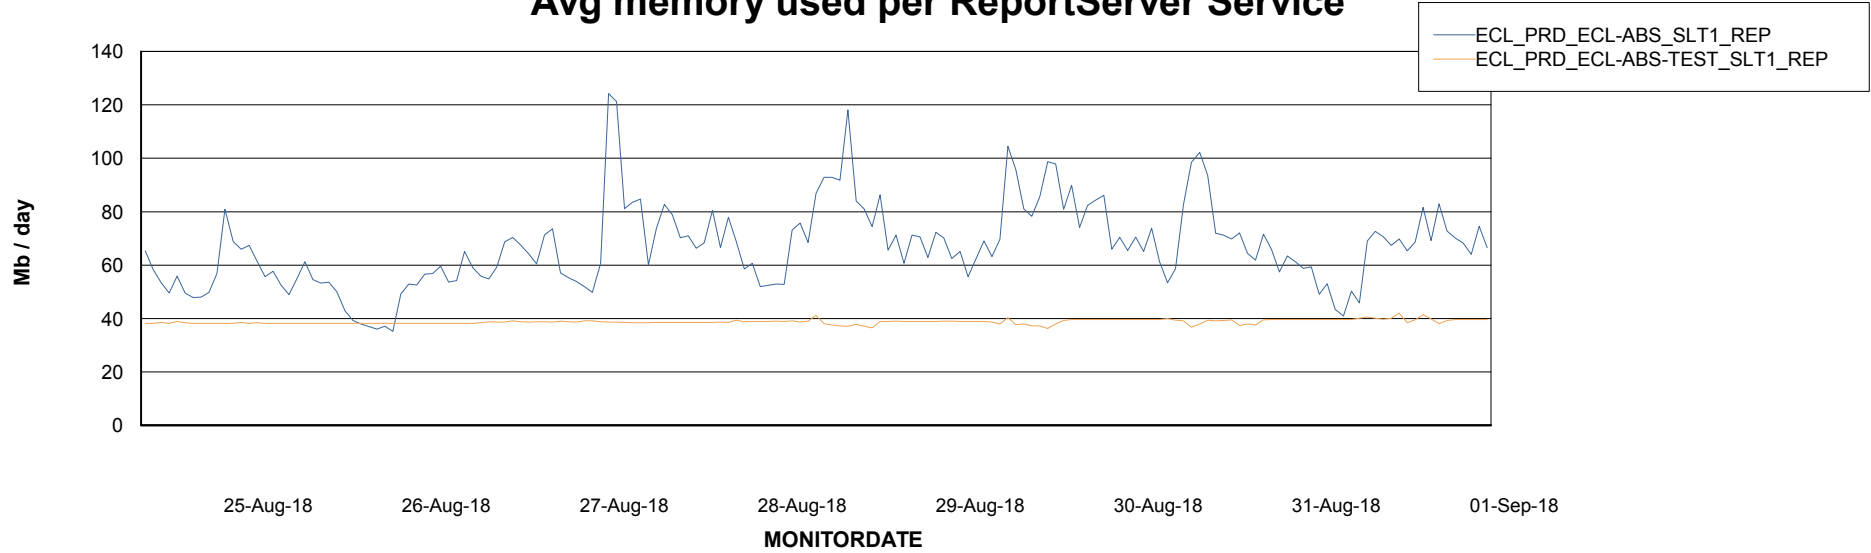

ABSSolute Application ReportServer Services

Avg memory used per ReportServer Service