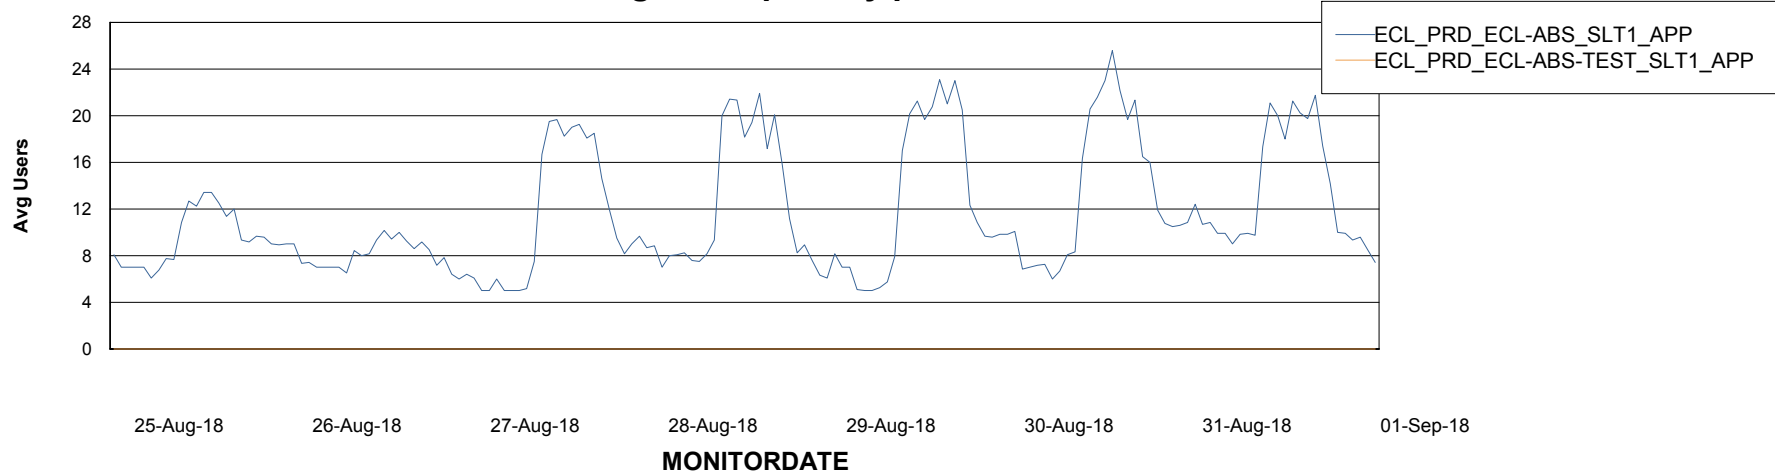

Avg users per day per ABS server