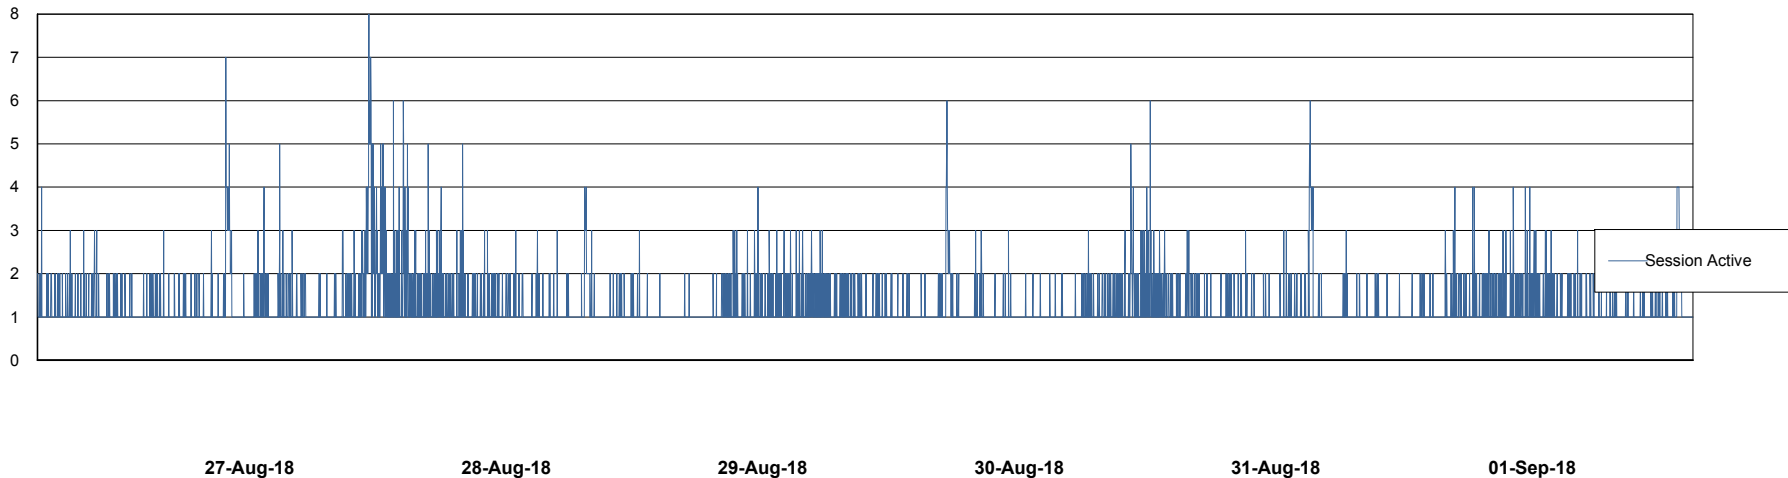

Database Performance ECLDB_Production