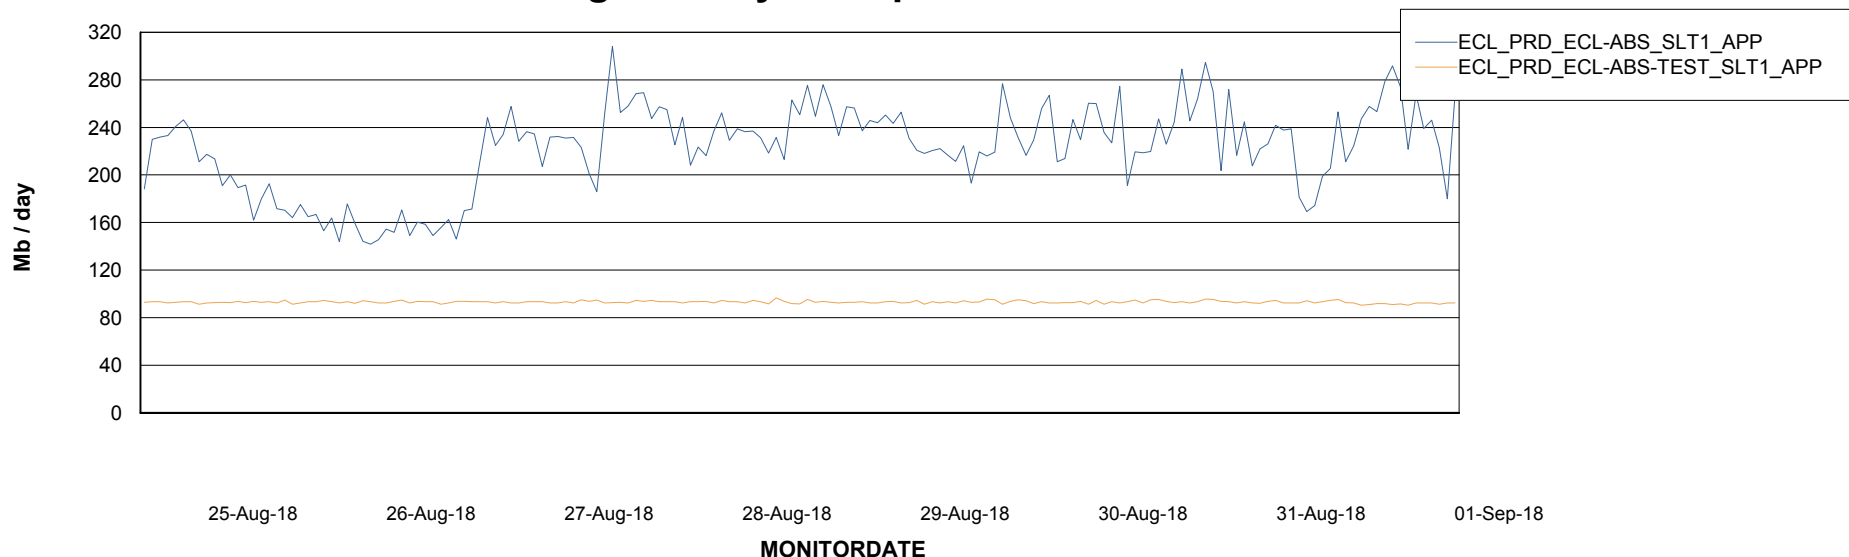

ABSSolute Application Server Services

Avg memory used per ABS Server Service