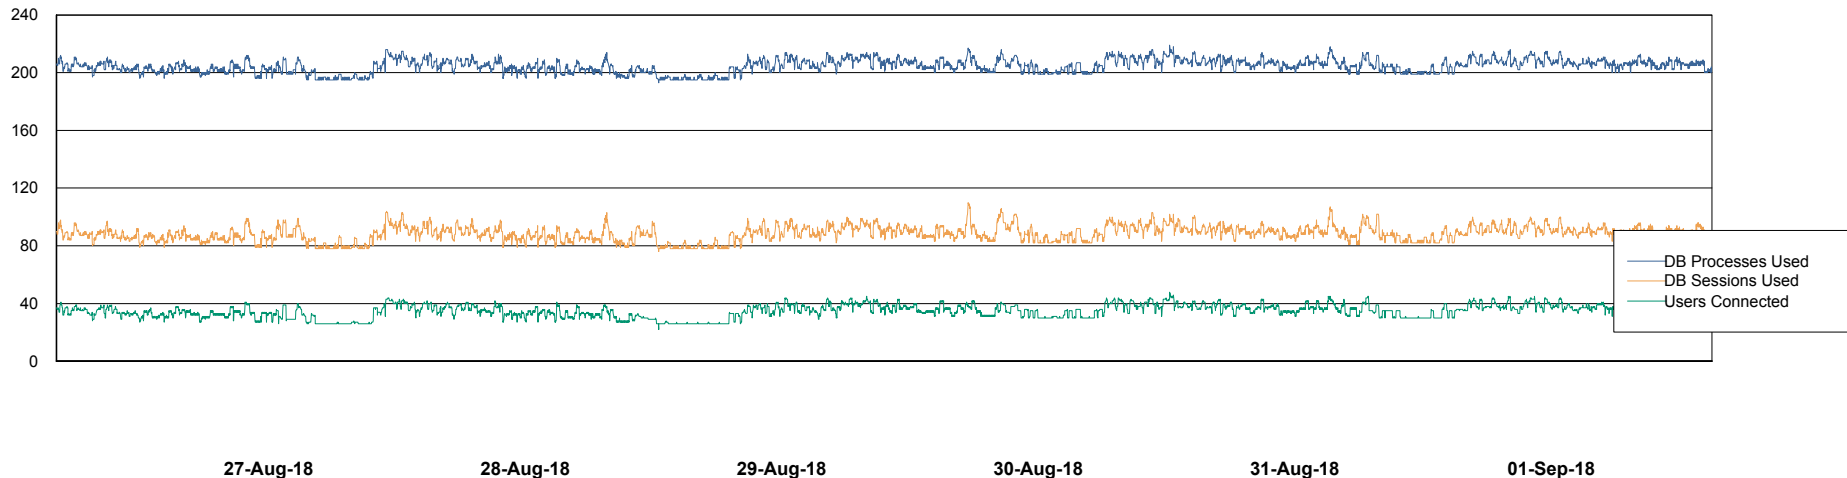

Database Performance ECLDB_Production