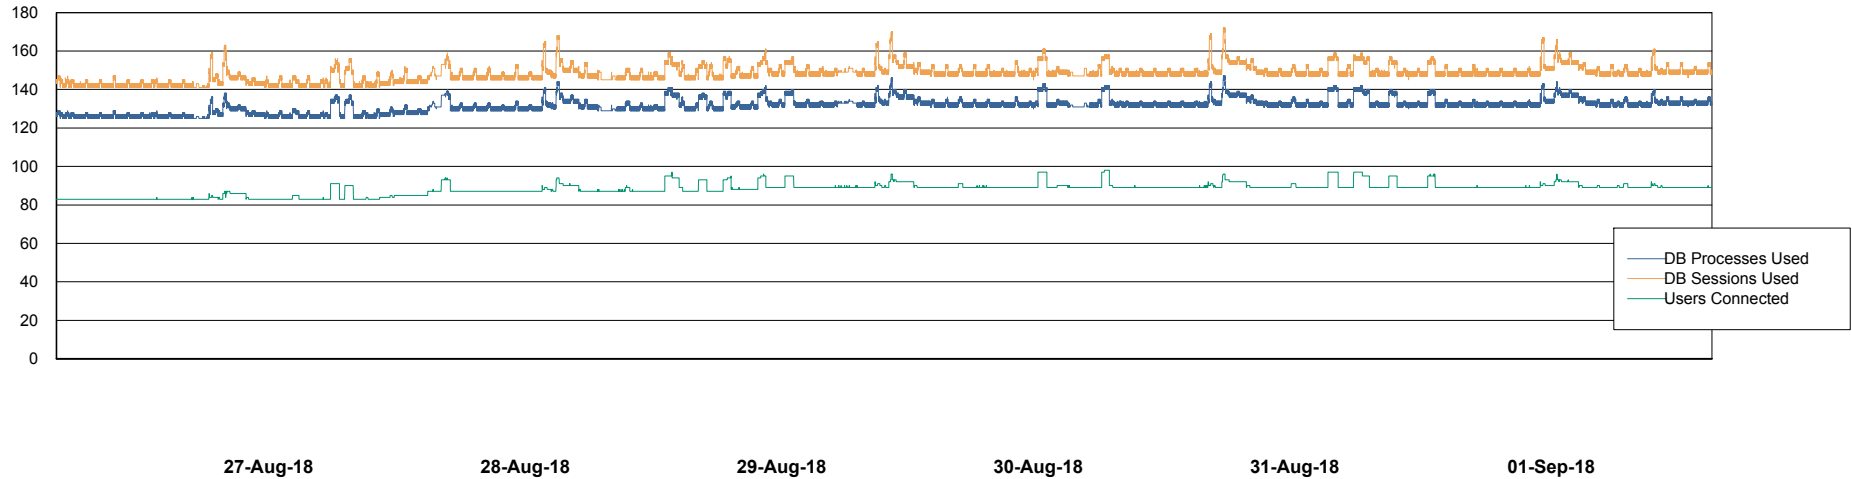

Database Performance DFDDB_Production