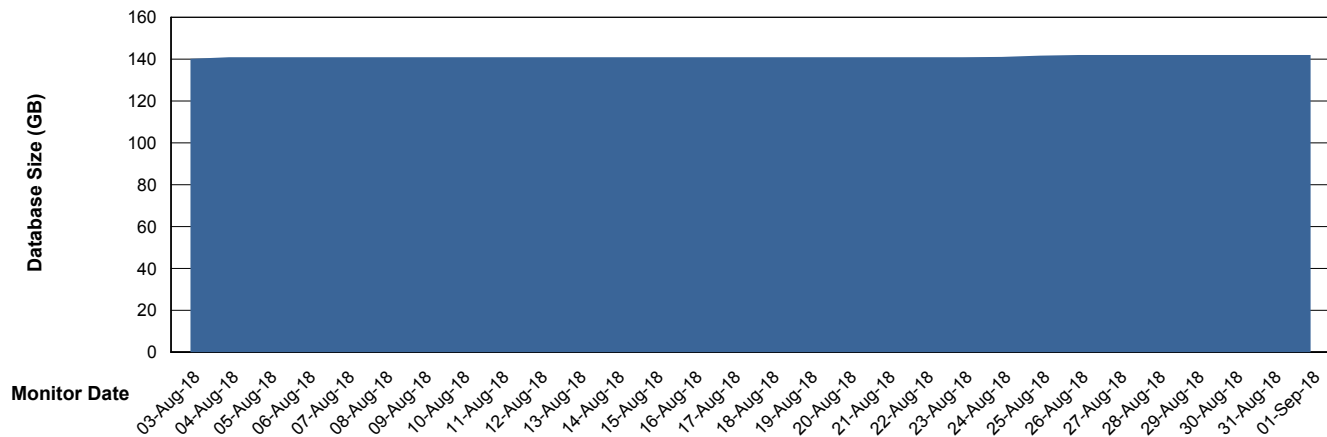

Weekly SLA Customer Report

Customer DFD Production
Database ID 39

Database Performance DFDDDBBI_Production

27-Aug-18 28-Aug-18 29-Aug-18 30-Aug-18 31-Aug-18 01-Sep-18

27-Aug-18 28-Aug-18 29-Aug-18 30-Aug-18 31-Aug-18 01-Sep-18

Weekly SLA Customer Report

Customer DFD Production
Database ID 39

DATABASE SIZE DFDDDB_Production

Database growth over last month

DATABASE SIZE DFDDDBI_Production

Database growth over last month

Weekly SLA Customer Report