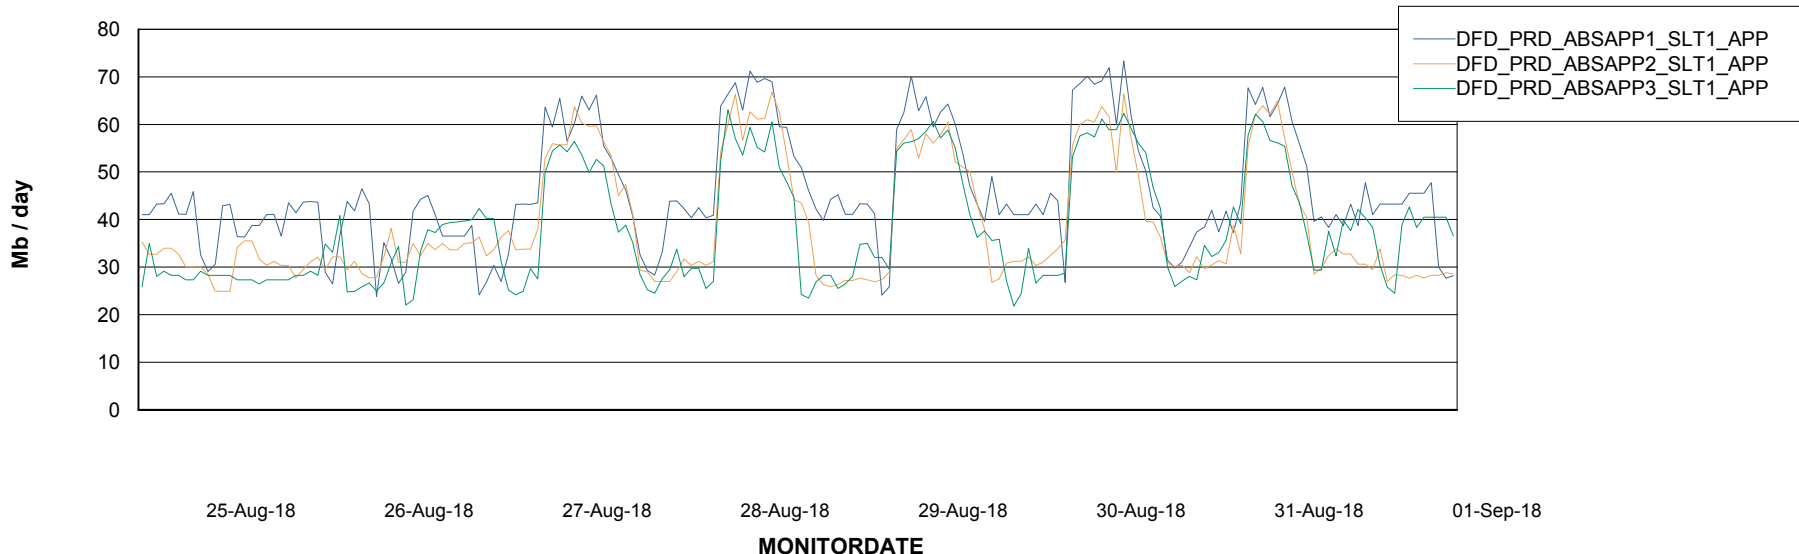

Standby Database Health DFD Production

Recovery lag for last 7 days

Weekly SLA Customer Report

Customer DFD Production
Database ID 39

ABSolute Application Server Services

Avg memory used per ABS Server Service