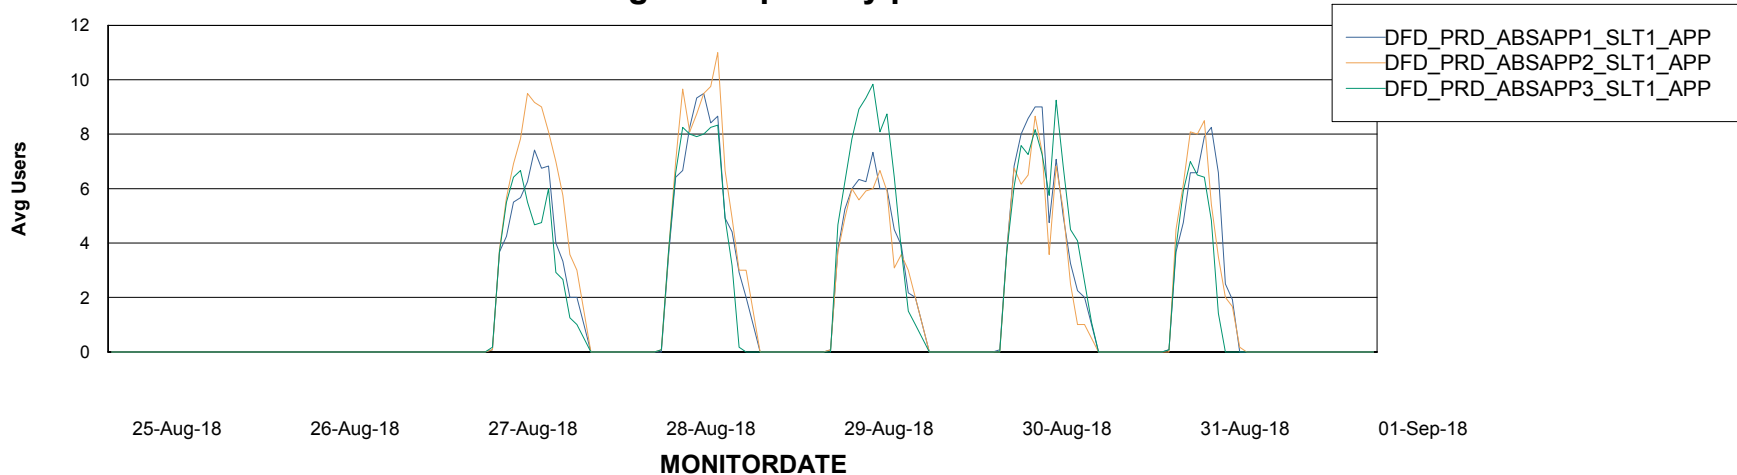

Avg users per day per ABS server