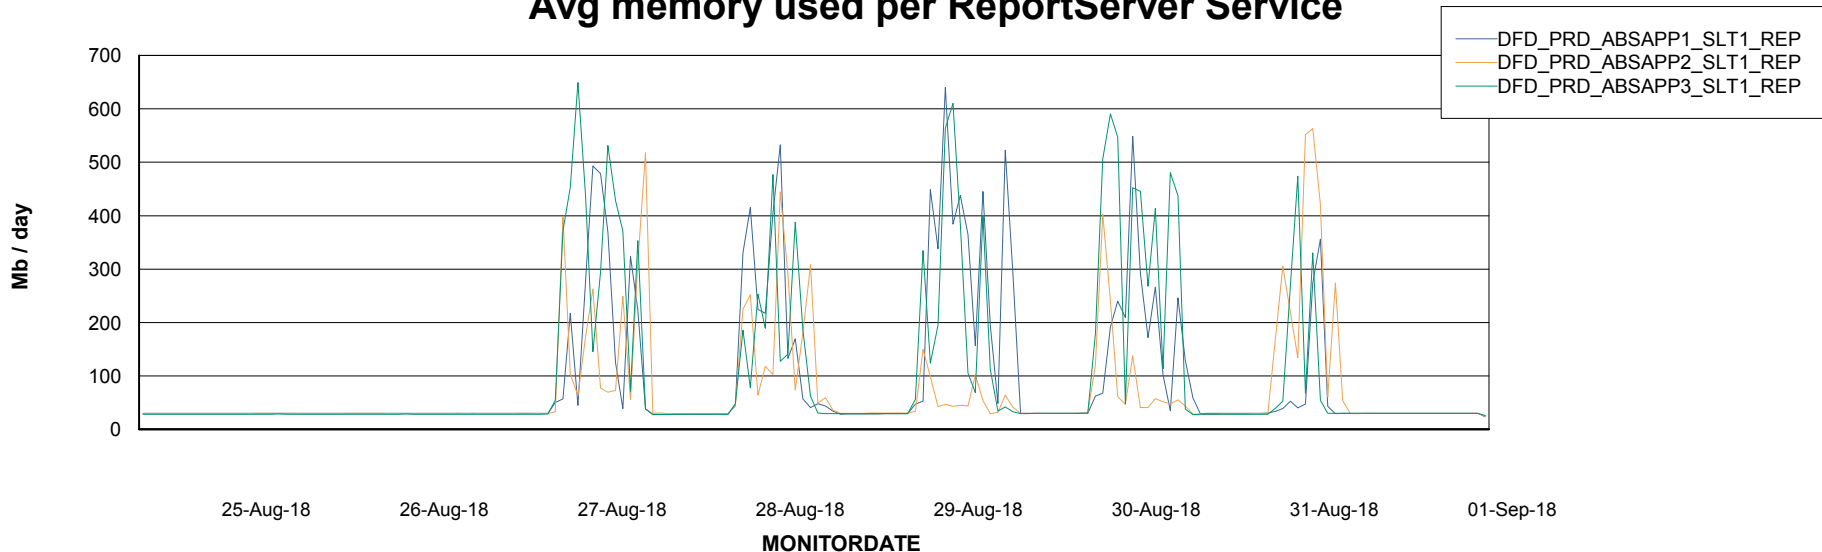

Avg users per day per ABS server

Weekly SLA Customer Report

Customer DFD Production
Database ID 39

ABSSolute Application ReportServer Services

Avg memory used per ReportServer Service

Disaster per ABS component