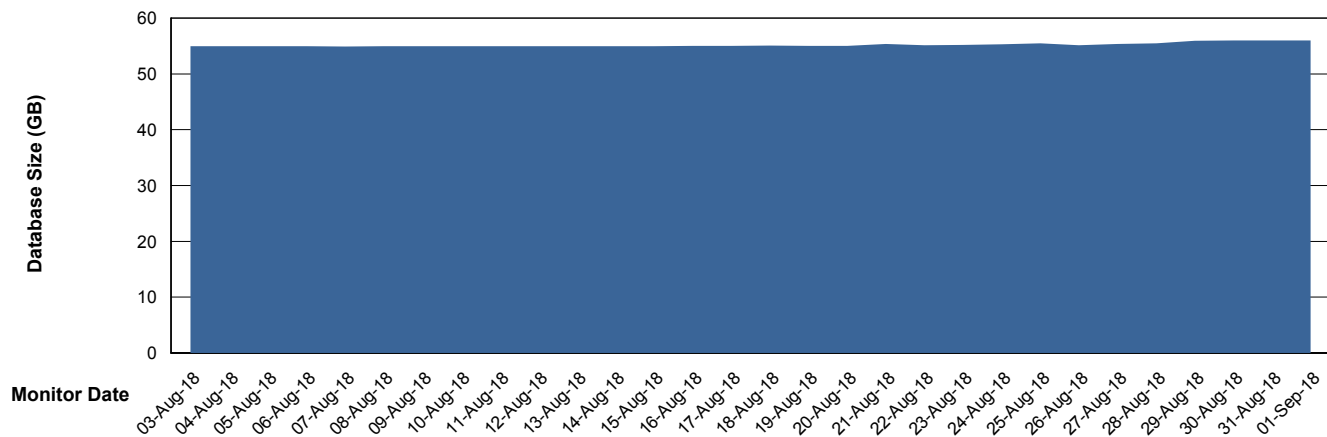

Weekly SLA Customer Report

Customer DFD Production
Database ID 39

DATABASE SIZE DFDDDB_Production

Database growth over last month

DATABASE SIZE DFDDDBI_Production

Database growth over last month

Weekly SLA Customer Report