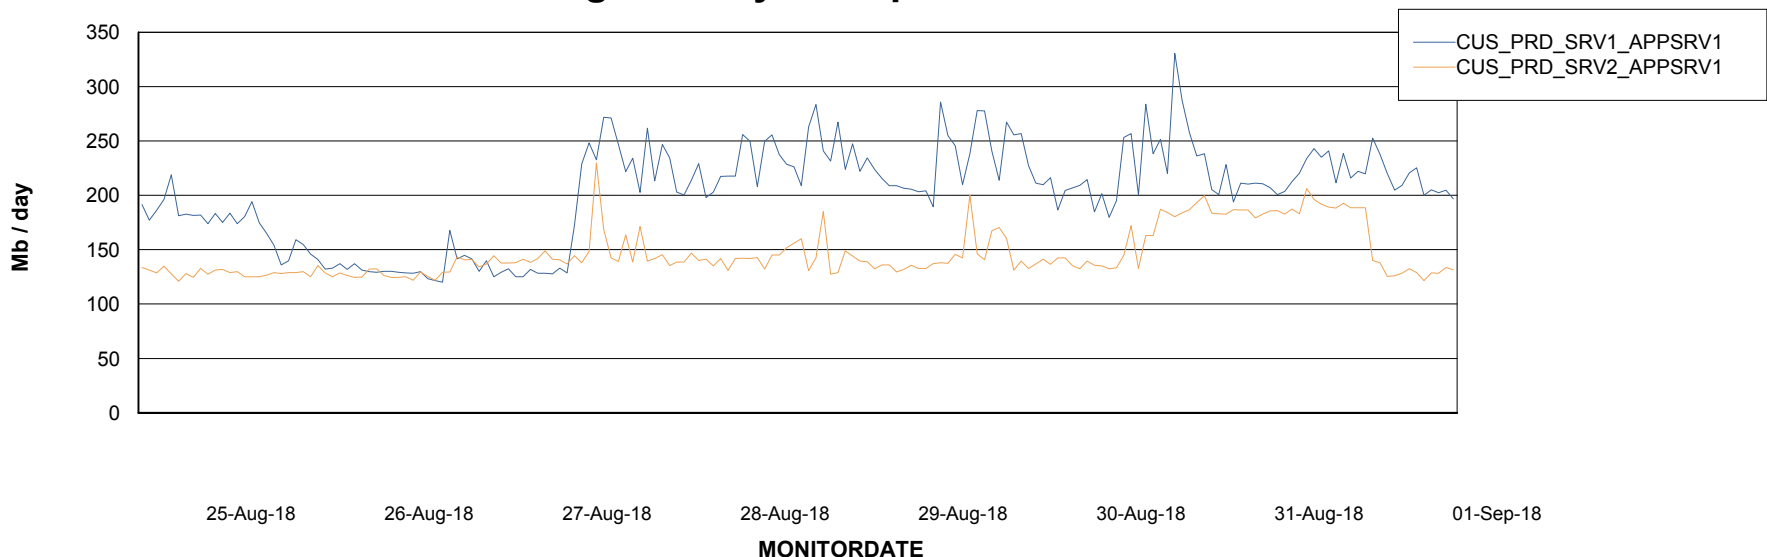

ABSSolute Application Server Services

Avg memory used per ABS Server Service