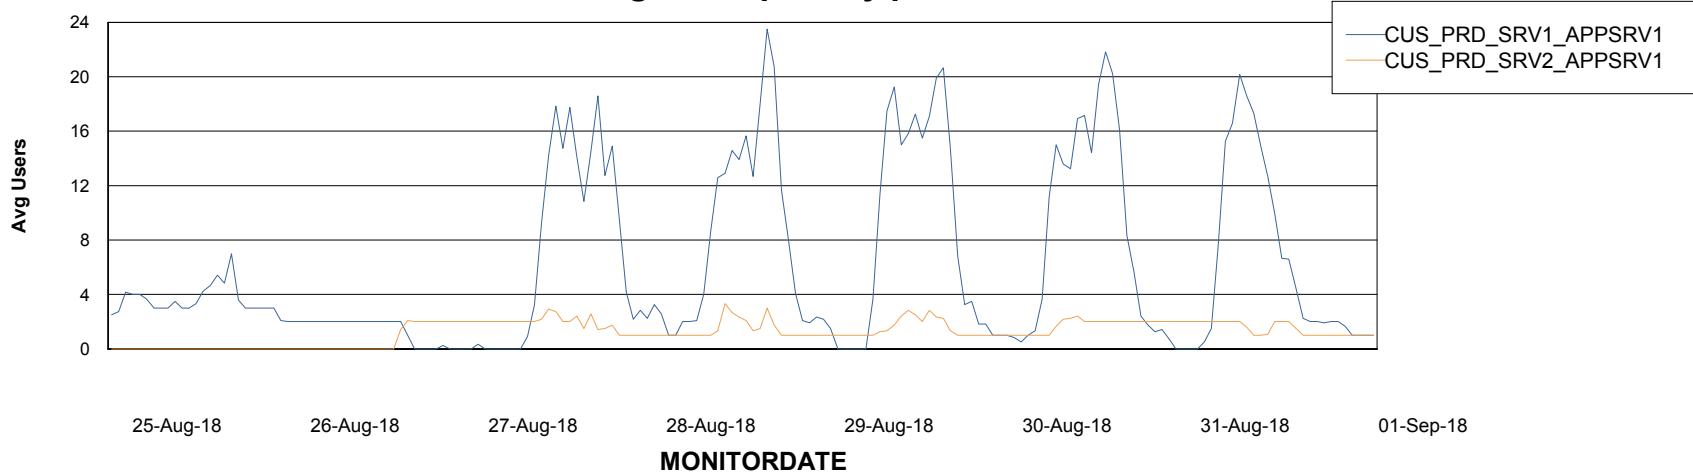

Weekly SLA Customer Report

Customer CUS Production
Database ID 84

ABSSolute Application Server Services

Avg memory used per ABS Server Service

Avg users per day per ABS server

Weekly SLA Customer Report

Customer CUS Production
Database ID 84