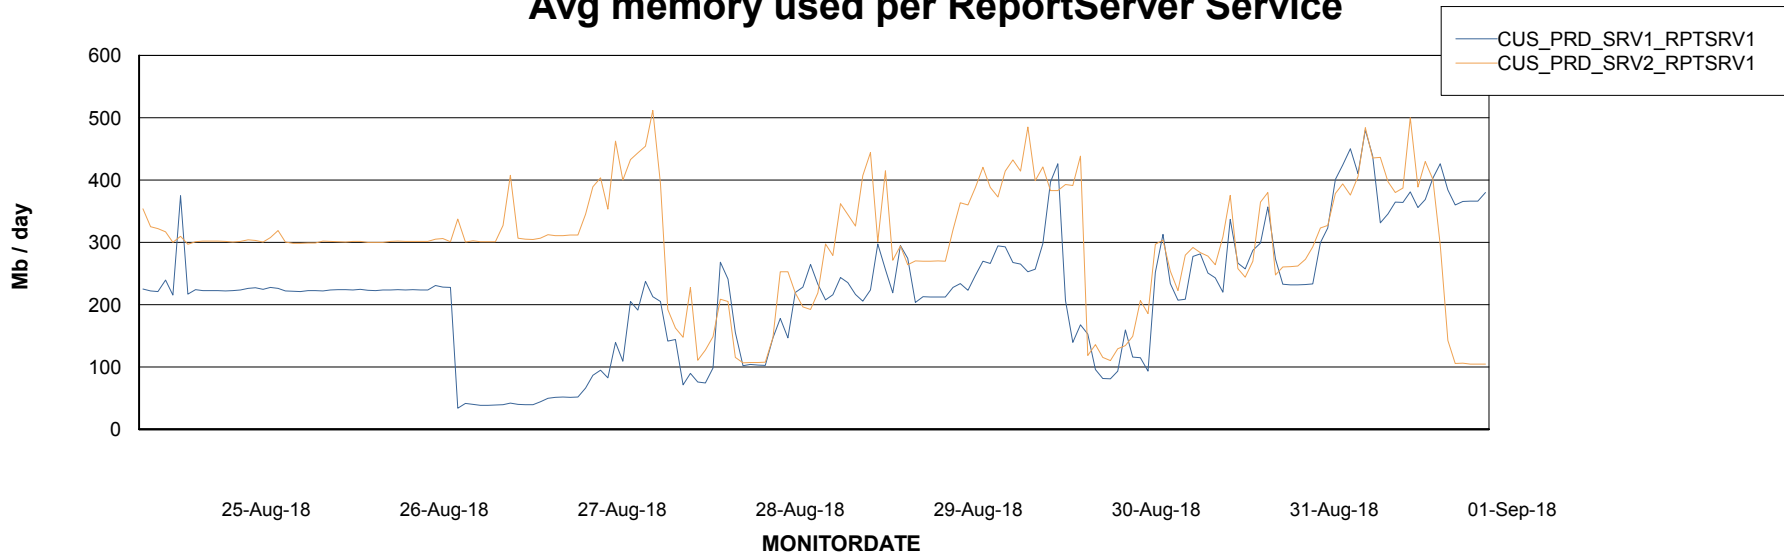

ABSSolute Web Component Services

Avg memory used per ReportServer Service