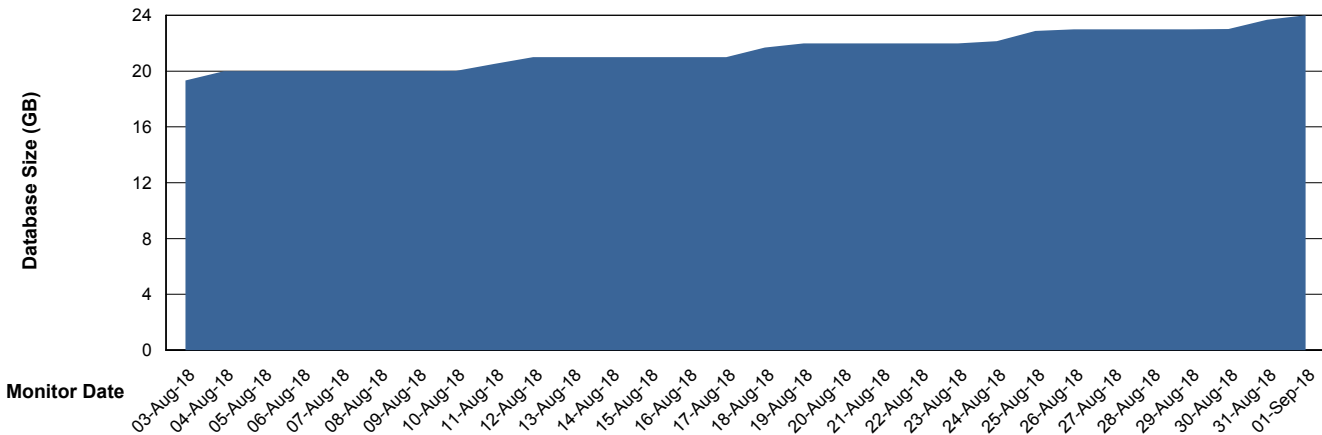

DATABASE SIZE CUS_ProdDB_Primary

Database growth over last month