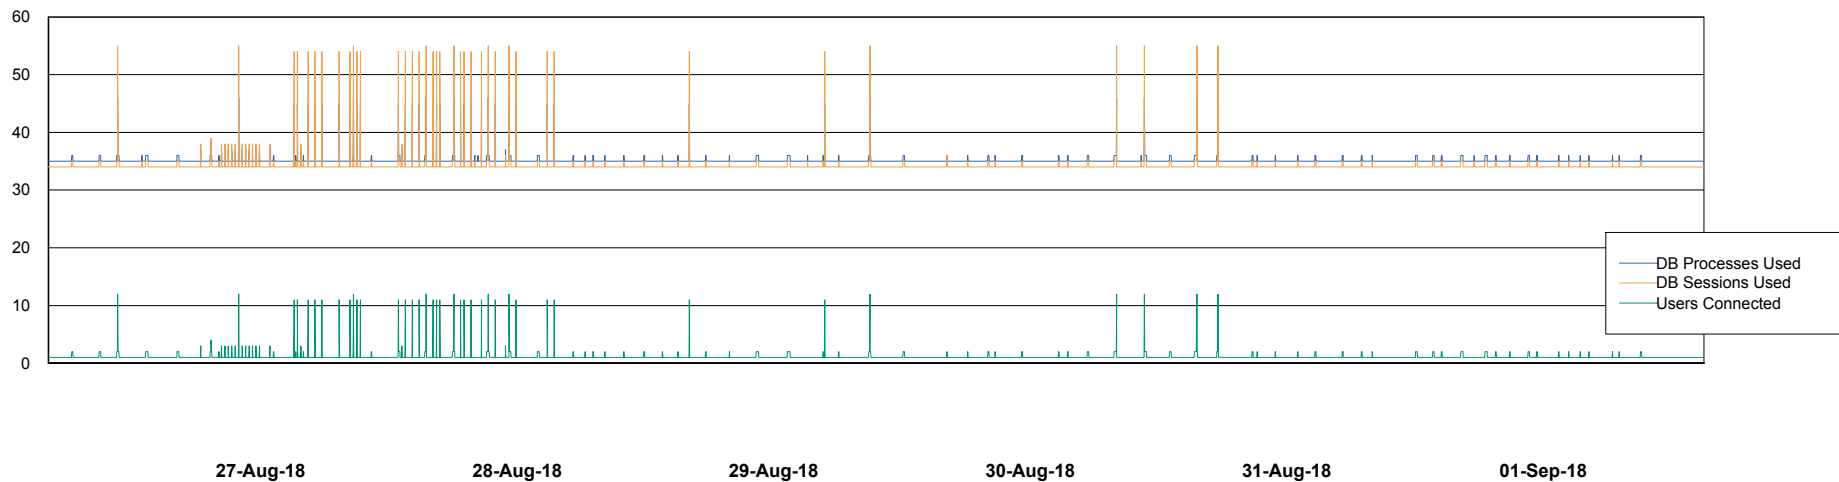

Weekly SLA Customer Report

Customer CUS Production
Database ID 84

Database Performance CUS_ProdDB_Primary

Weekly SLA Customer Report

Customer CUS Production
Database ID 84

Database Performance CUS_ProdDB_Standby