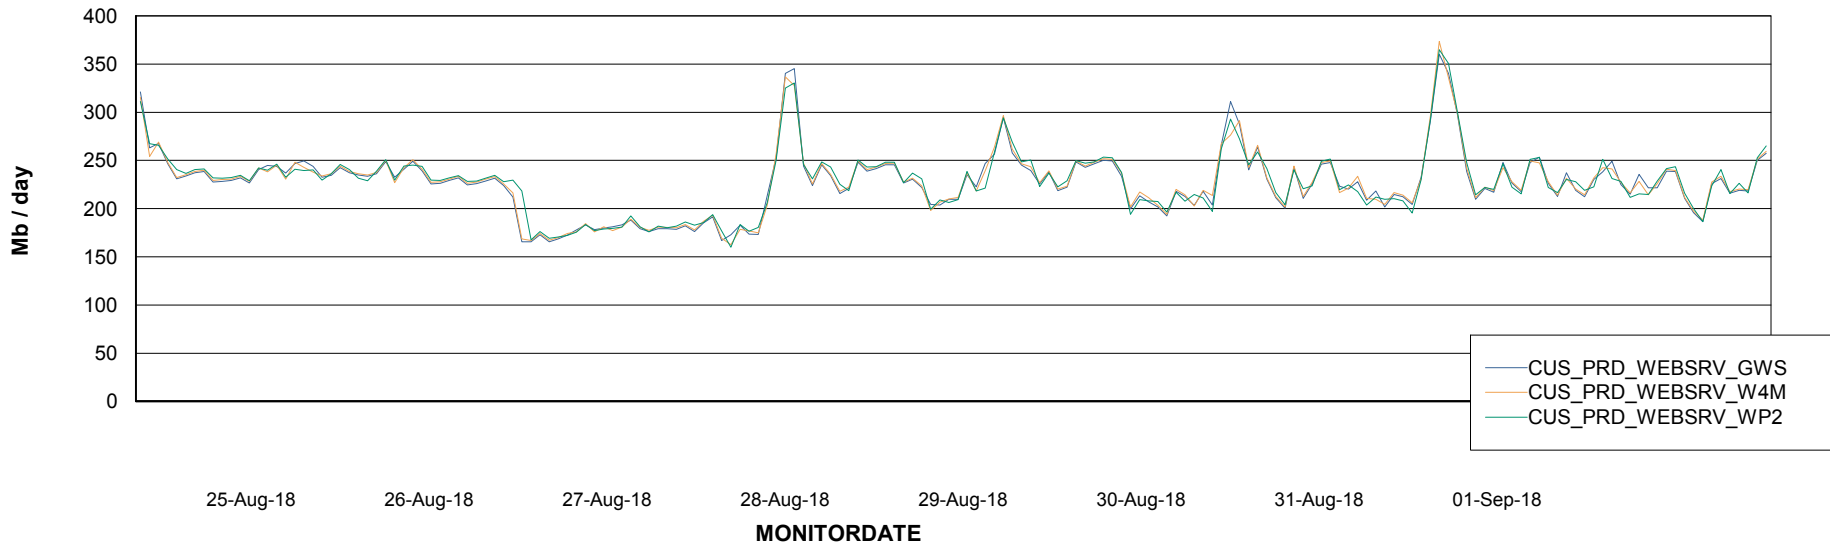

ABSSolute Web Component Services

Avg memory used per ReportServer Service

Weekly SLA Customer Report

Customer CUS Production
Database ID 84

ABSSolute Web Component Services

Avg memory used per ABS Web component