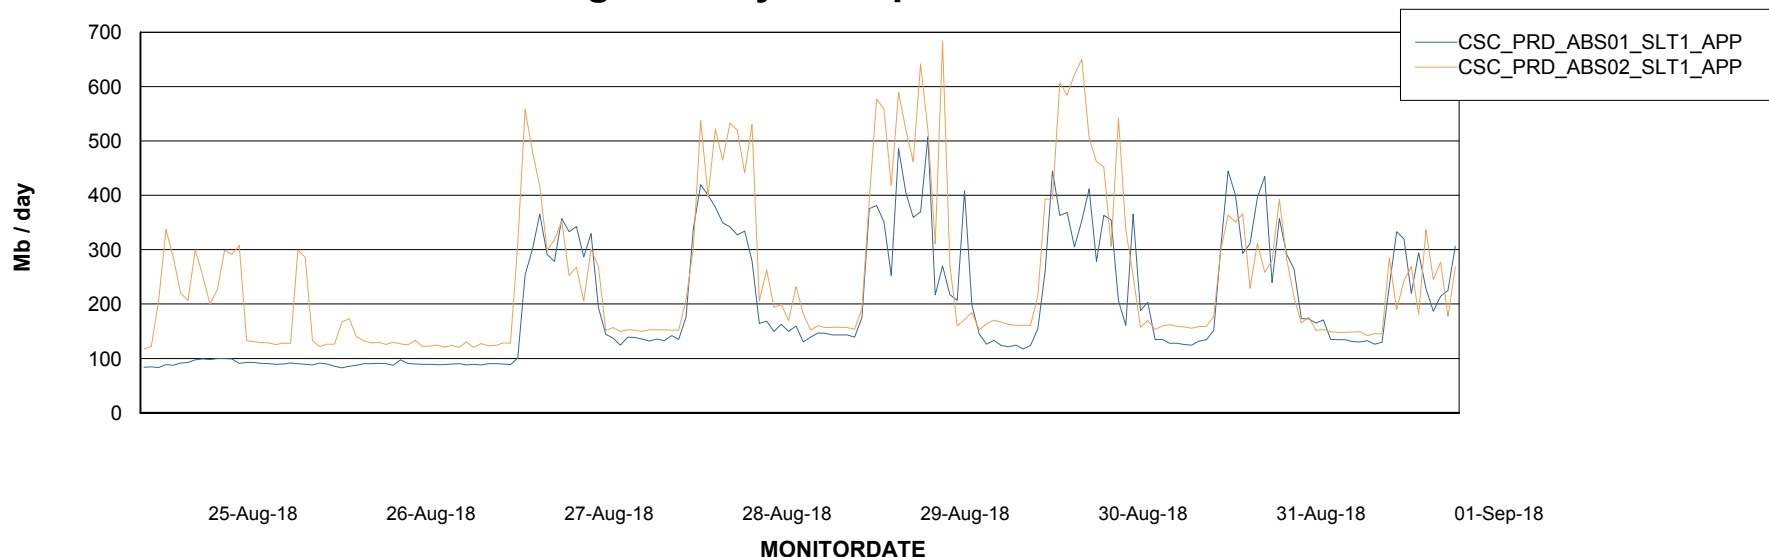

ABSSolute Application Server Services

Avg memory used per ABS Server Service