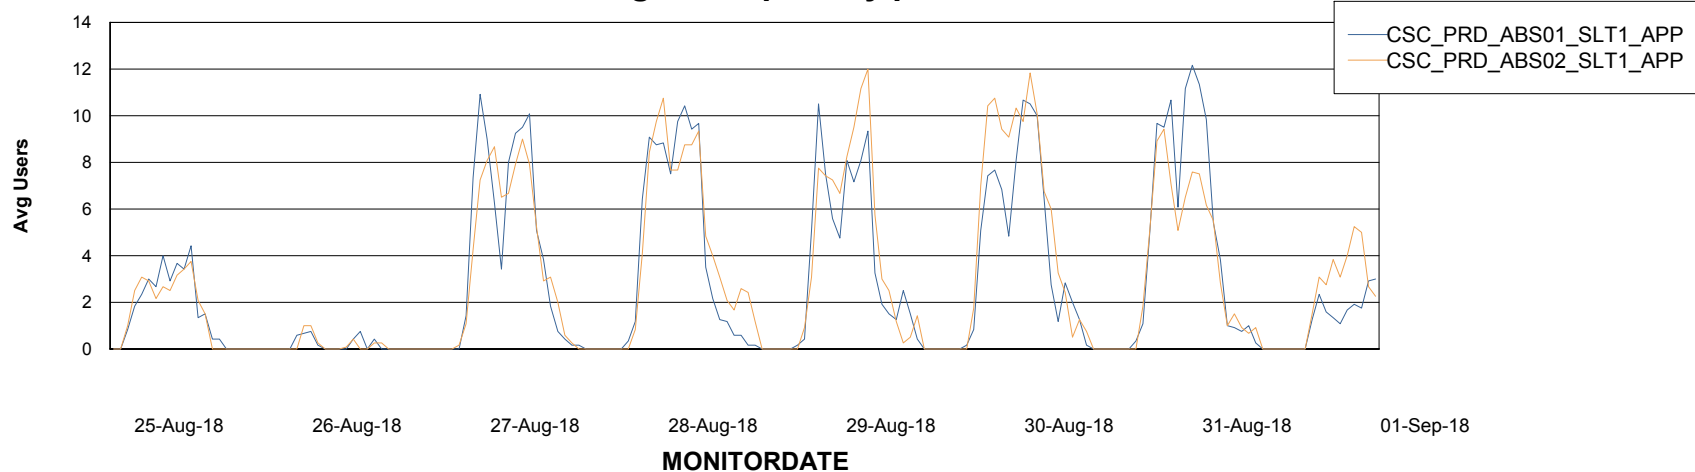

Avg users per day per ABS server