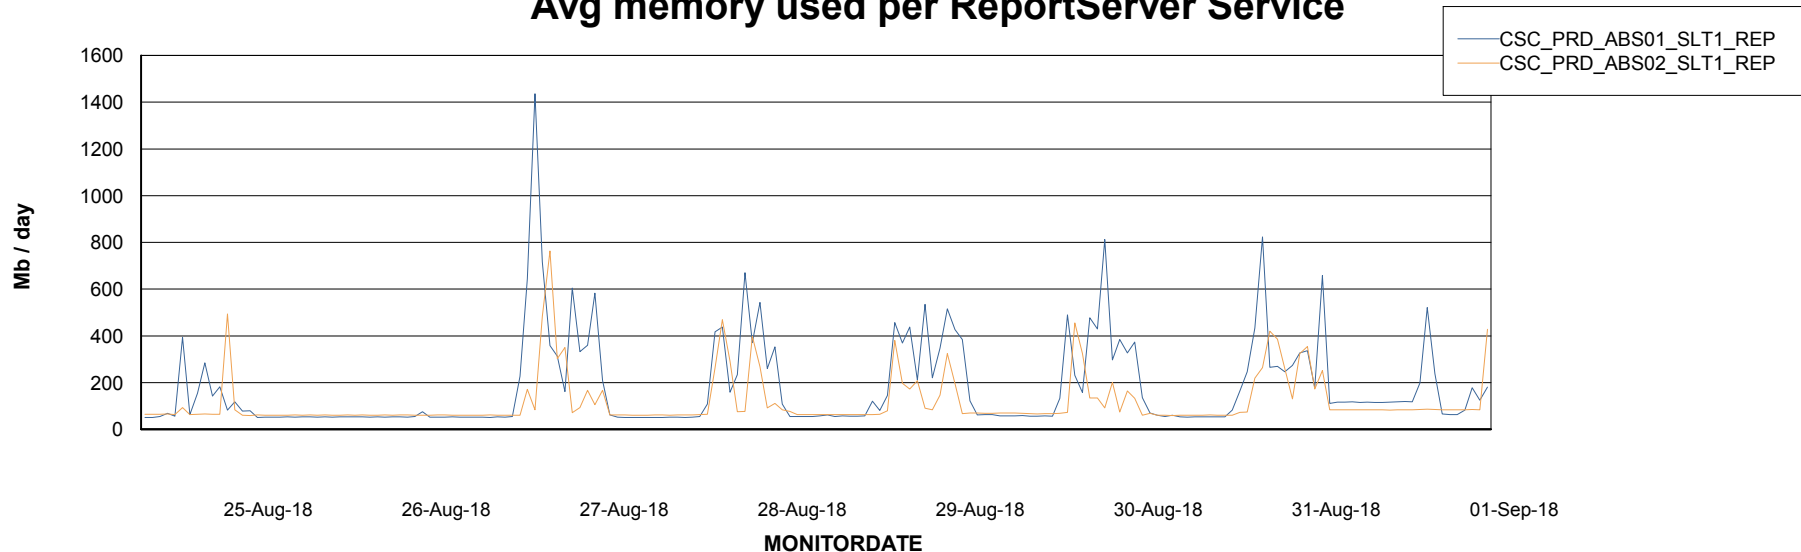

Avg memory used per ABS Server Service

Avg users per day per ABS server

Weekly SLA Customer Report

Customer CSC_Production
Database ID 50

ABSSolute Application ReportServer Services

Avg memory used per ReportServer Service