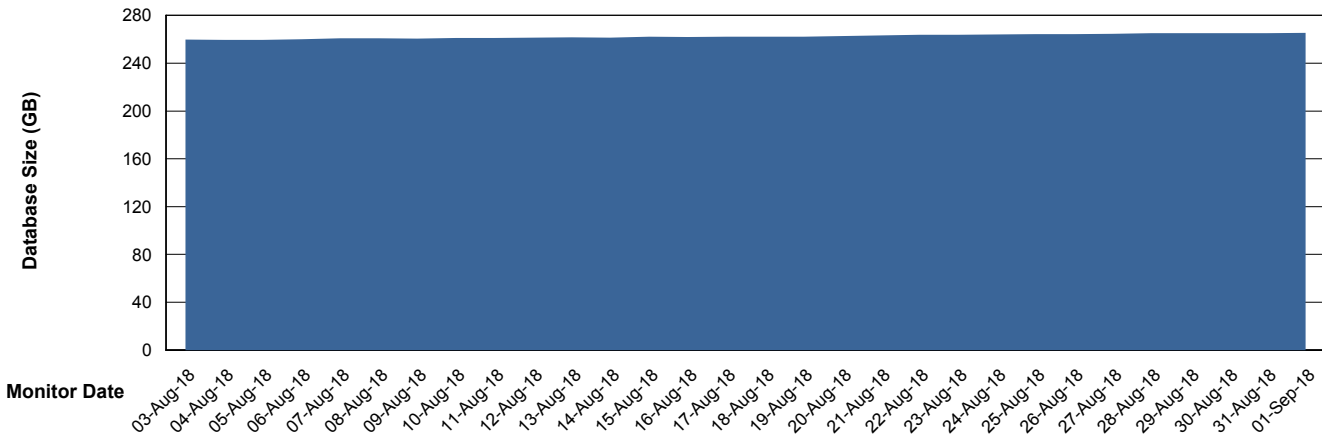

Weekly SLA Customer Report

Customer CSC_Production
Database ID 50

Database Performance CSCDB_Primary

Weekly SLA Customer Report

Customer CSC_Production
Database ID 50

Database Performance CSCDB_Standby

Weekly SLA Customer Report

Customer CSC_Production
 Database ID 50

DATABASE SIZE CSCDB_Primary

Database growth over last month

Database Tablespace CSCDB_Primary

Date	Tablespace Name	Filesize (Gb)	Usedsize (Gb)	Percentage free
01-Sep-18	ABSDATA	127	95	25
	INDX	188	167	11
31-Aug-18	ABSDATA	127	95	25
	INDX	188	167	11
30-Aug-18	ABSDATA	127	95	25
	INDX	188	167	11
29-Aug-18	ABSDATA	127	95	25
	INDX	188	167	11
28-Aug-18	ABSDATA	127	95	25
	INDX	188	167	11
27-Aug-18	ABSDATA	127	95	25
	INDX	188	167	11
26-Aug-18	ABSDATA	127	95	25
	INDX	188	166	12