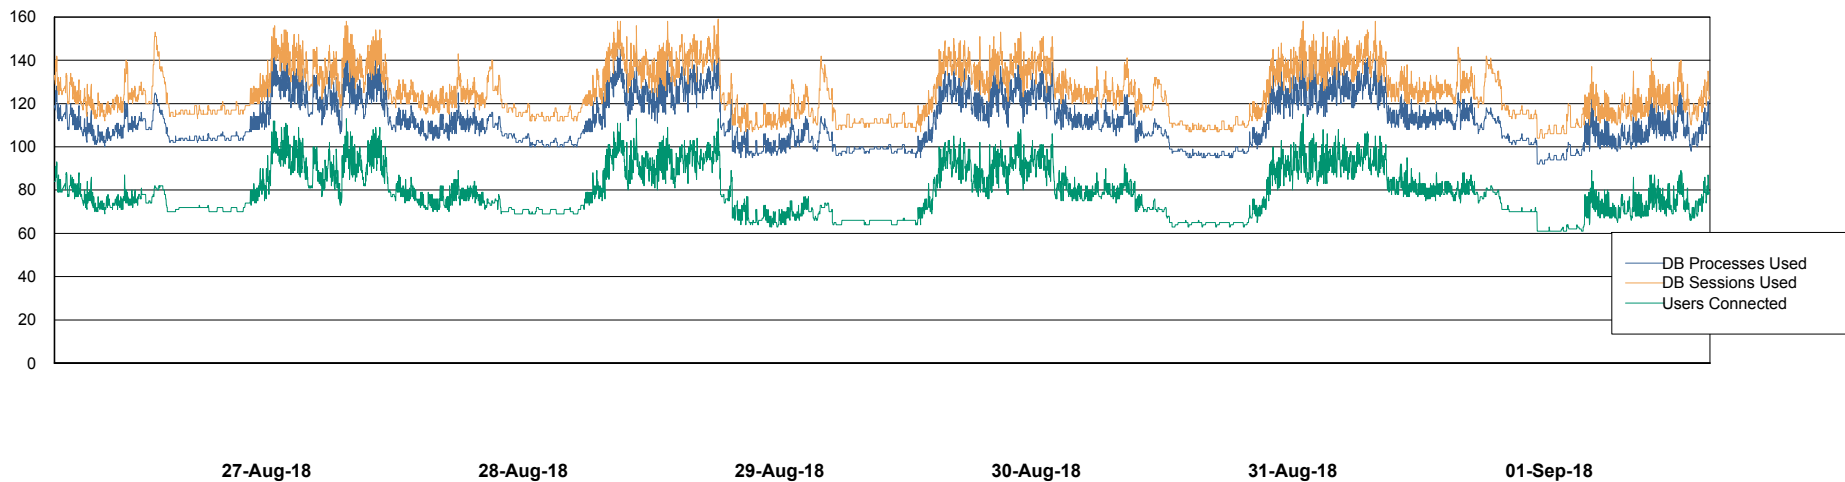

Database Performance CSCDB_Primary