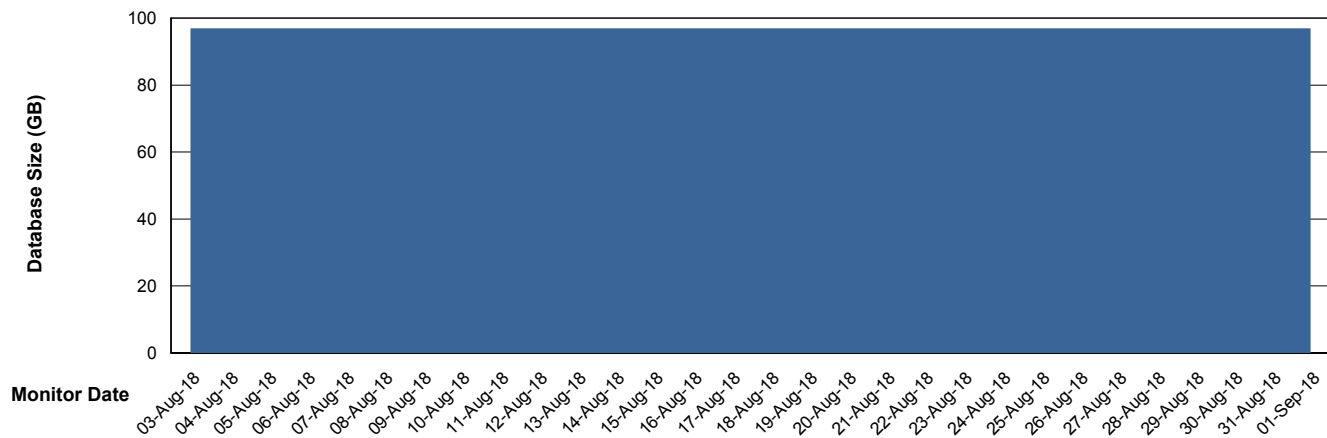

DATABASE SIZE CLODB_Test

Database growth over last month