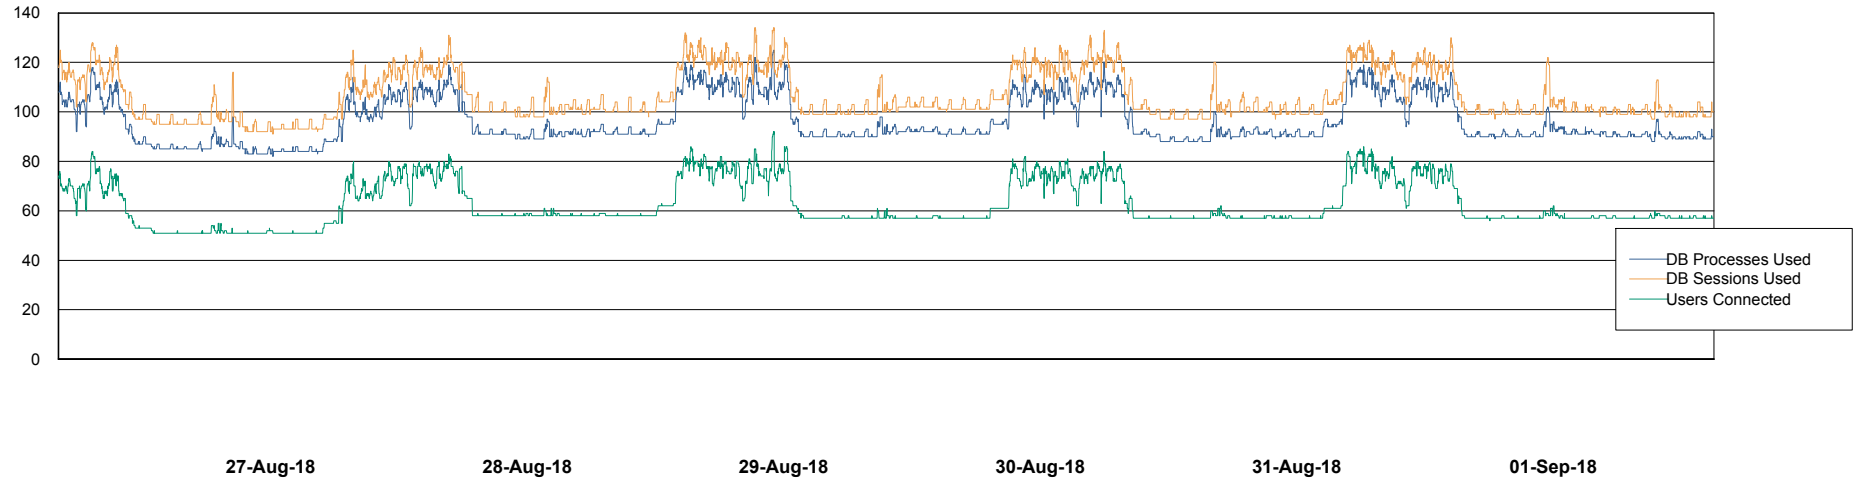

Database Performance CLODB_Production