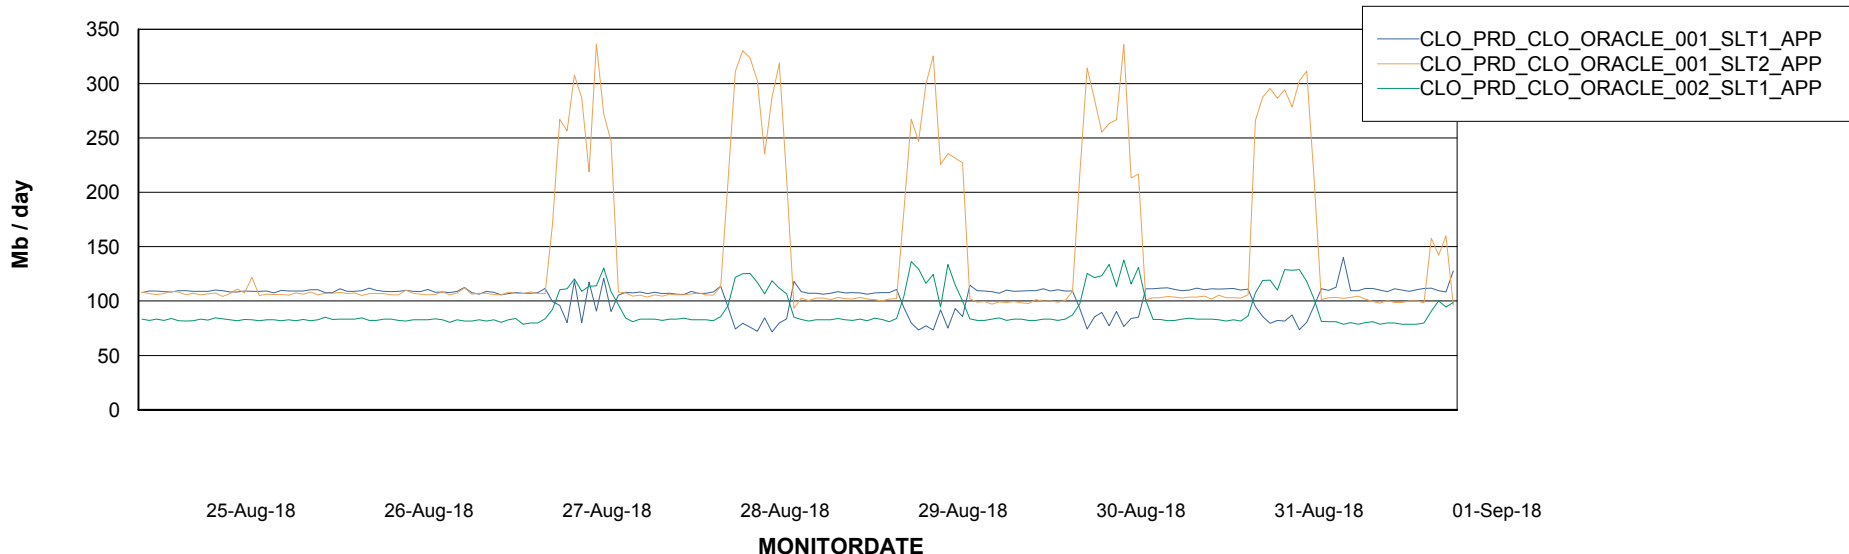

Standby Database Health CLO Production

Recovery lag for last 7 days

Weekly SLA Customer Report

Customer CLO Production
Database ID 38

ABSSolute Application Server Services

Avg memory used per ABS Server Service