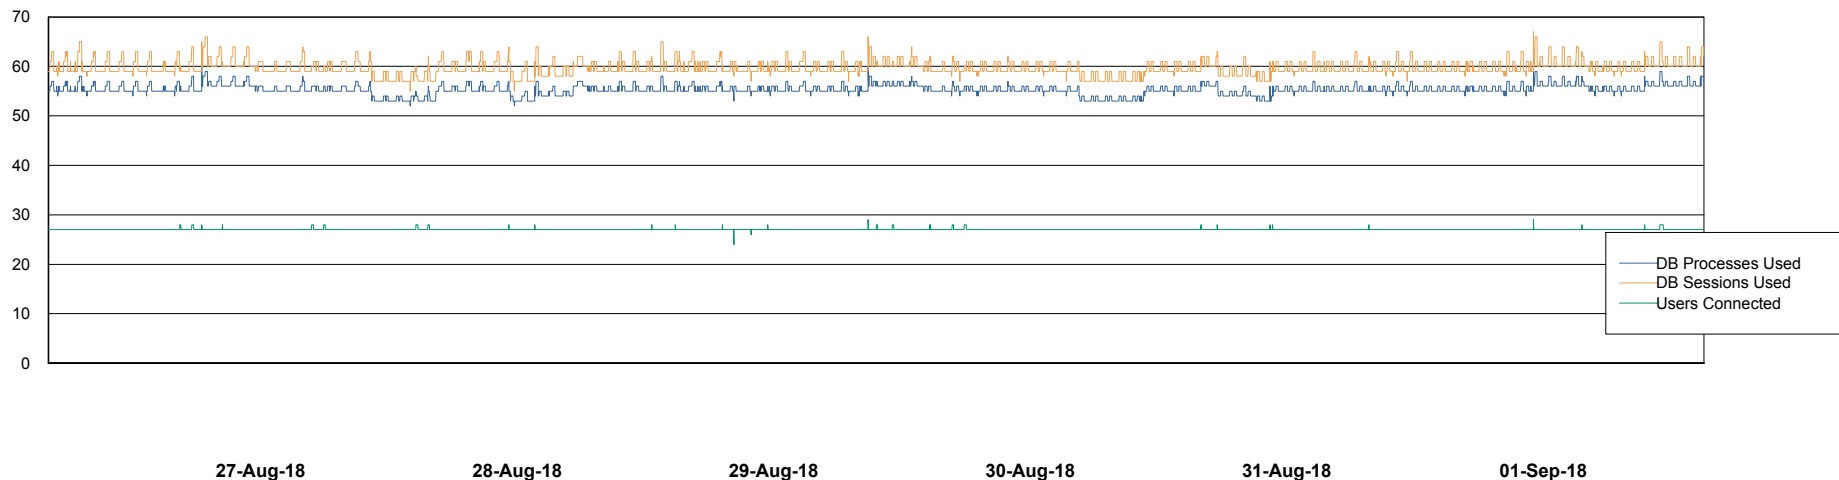

Database Performance CLODB_Test