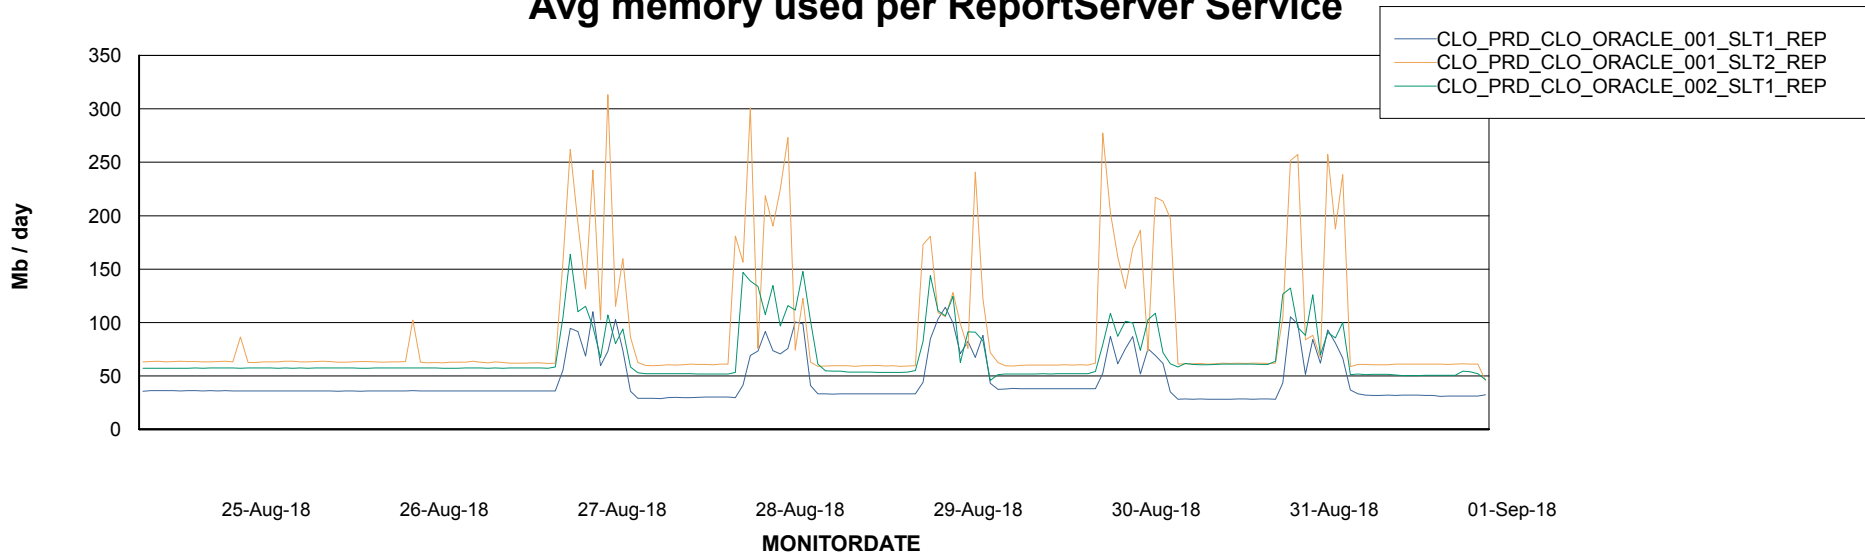

Avg users per day per ABS server

Weekly SLA Customer Report

Customer CLO Production
Database ID 38

ABSSolute Application ReportServer Services

Avg memory used per ReportServer Service

Weekly SLA Customer Report