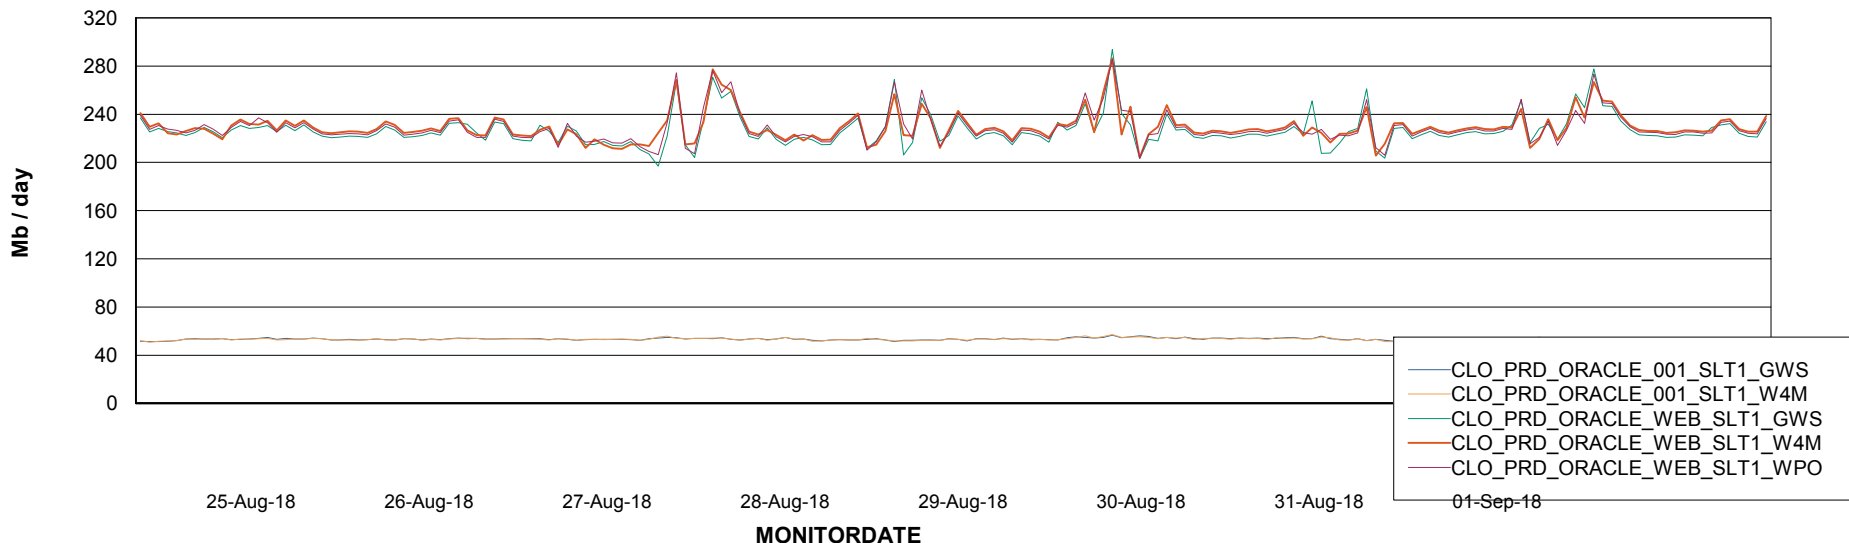

ABSSolute Web Component Services

Avg memory used per ABS Web component