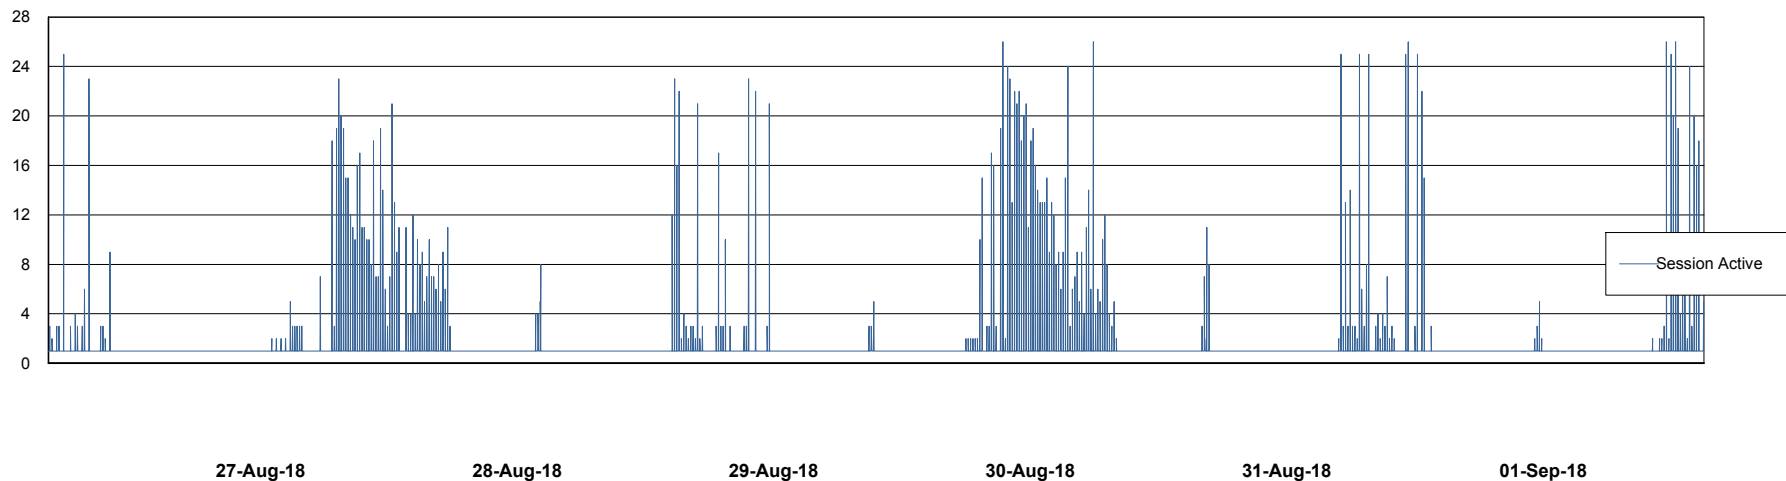

Weekly SLA Customer Report

Customer CLO Production
Database ID 38

Database Performance CLODB_Production

Weekly SLA Customer Report

Customer CLO Production
Database ID 38

Database Performance CLODB_Standby

Weekly SLA Customer Report