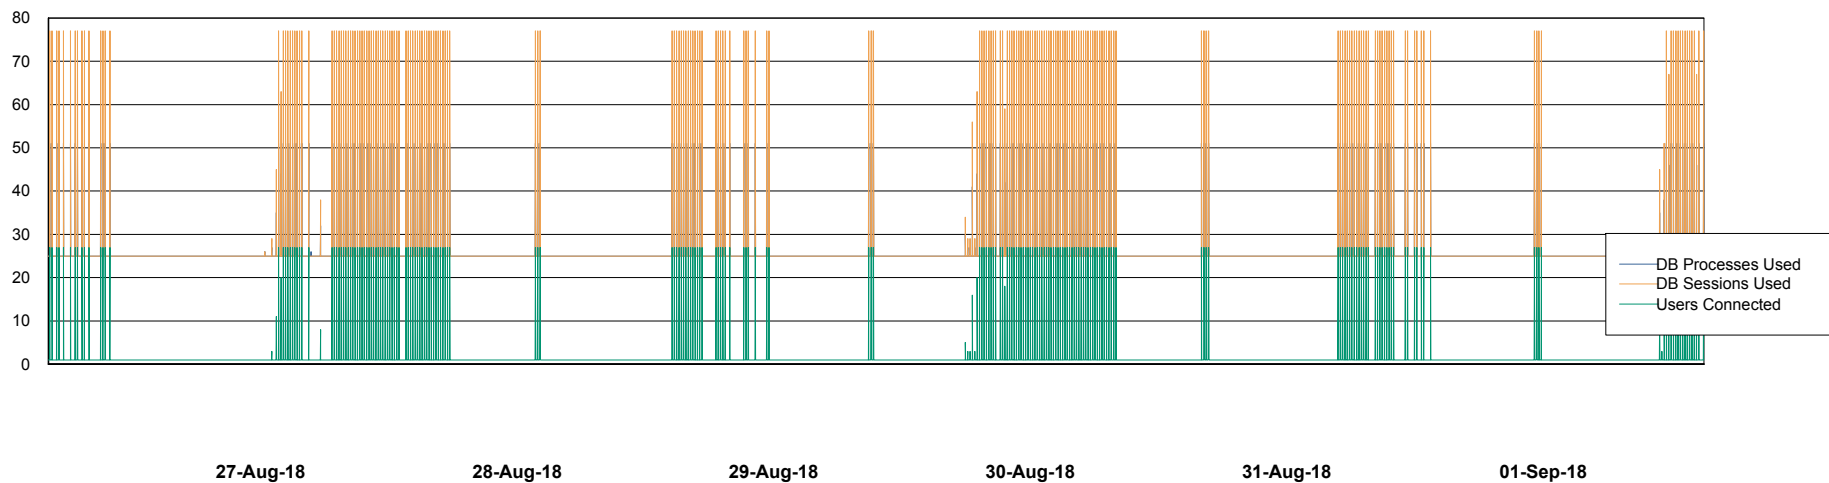

Weekly SLA Customer Report

Customer CLO Production
Database ID 38

Database Performance CLODB_Production

Weekly SLA Customer Report

Customer CLO Production
Database ID 38

Database Performance CLODB_Standby

Weekly SLA Customer Report