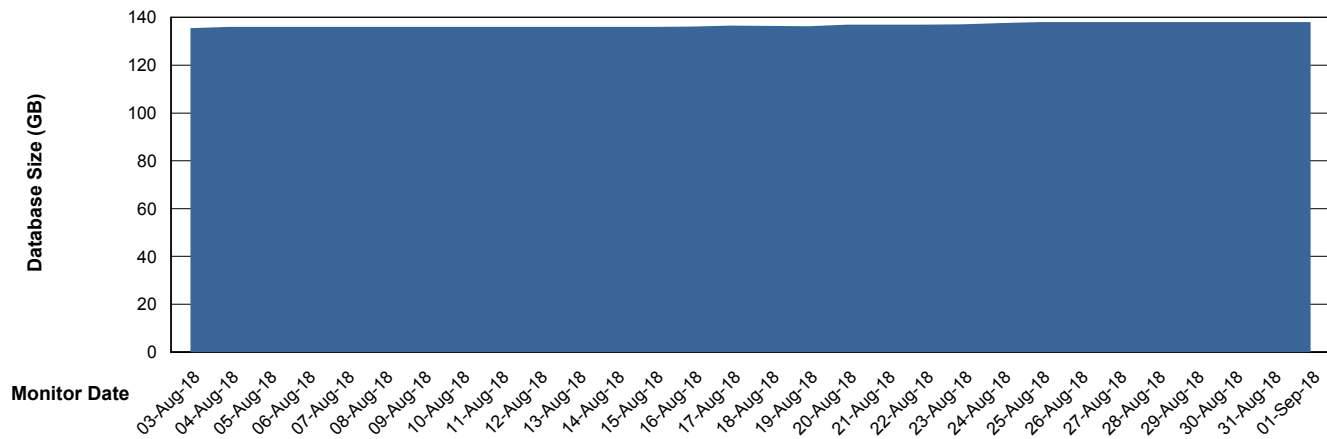

Customer CLO Production
Database ID 38

Database Performance CLODB_Test

Weekly SLA Customer Report

Customer CLO Production
Database ID 38

DATABASE SIZE CLODB_Production

Database growth over last month

DATABASE SIZE CLODB_Test