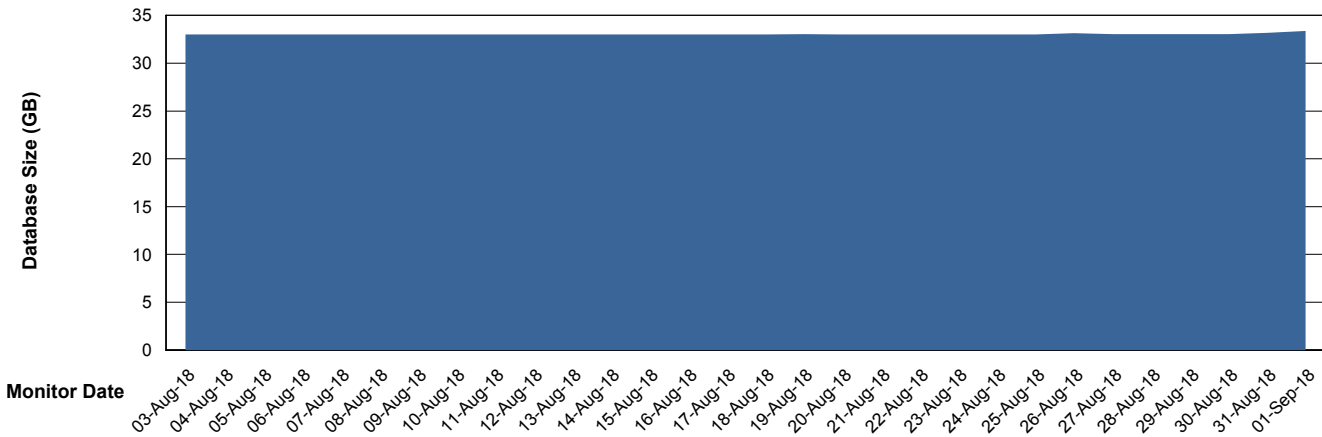

Weekly SLA Customer Report

Customer CIW Production
Database ID 45

Database Performance CIWDB_Production

Weekly SLA Customer Report

Customer CIW Production
Database ID 45

Database Performance CIWDB_Standby

Weekly SLA Customer Report

Customer CIW Production
 Database ID 45

DATABASE SIZE CIWDB_Production

Database growth over last month

Database Tablespace CIWDB_Production

Date	Tablespace Name	Filesize (Gb)	Usedsize (Gb)	Percentage free
01-Sep-18	ABSDATA	36	29	19
	INDX	5	3	40
31-Aug-18	ABSDATA	36	29	19
	INDX	5	3	40
30-Aug-18	ABSDATA	36	29	19
	INDX	5	3	40
29-Aug-18	ABSDATA	36	29	19
	INDX	5	3	40
28-Aug-18	ABSDATA	36	29	19
	INDX	5	3	40
27-Aug-18	ABSDATA	36	29	19
	INDX	5	3	40
26-Aug-18	ABSDATA	36	29	19
	INDX	5	3	40