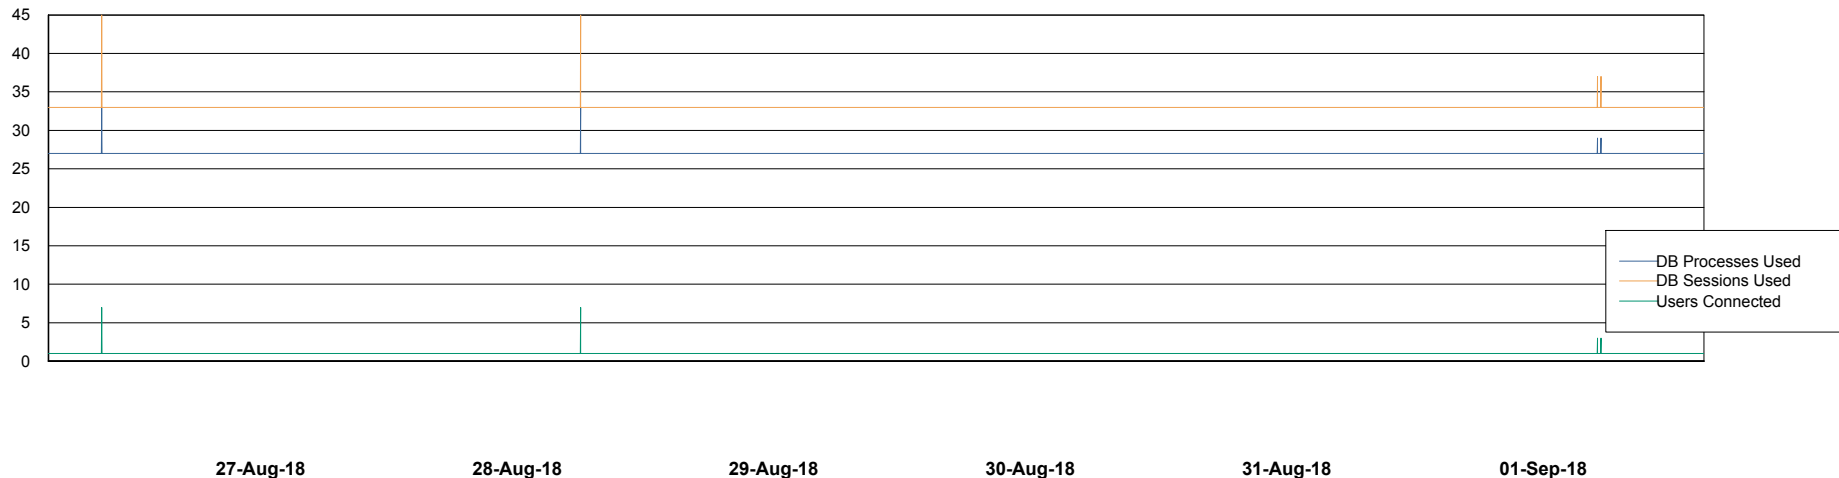

Weekly SLA Customer Report

Customer CIW Production
Database ID 45

Database Performance CIWDB_Production

Weekly SLA Customer Report

Customer CIW Production
Database ID 45

Database Performance CIWDB_Standby

Weekly SLA Customer Report

Customer CIW Production
 Database ID 45

DATABASE SIZE CIWDB_Production

Database growth over last month

Database Tablespace CIWDB_Production

Date	Tablespace Name	Filesize (Gb)	Usedsize (Gb)	Percentage free
01-Sep-18	ABSDATA	36	29	19
	INDX	5	3	40
31-Aug-18	ABSDATA	36	29	19
	INDX	5	3	40
30-Aug-18	ABSDATA	36	29	19
	INDX	5	3	40
29-Aug-18	ABSDATA	36	29	19
	INDX	5	3	40
28-Aug-18	ABSDATA	36	29	19
	INDX	5	3	40
27-Aug-18	ABSDATA	36	29	19
	INDX	5	3	40
26-Aug-18	ABSDATA	36	29	19
	INDX	5	3	40