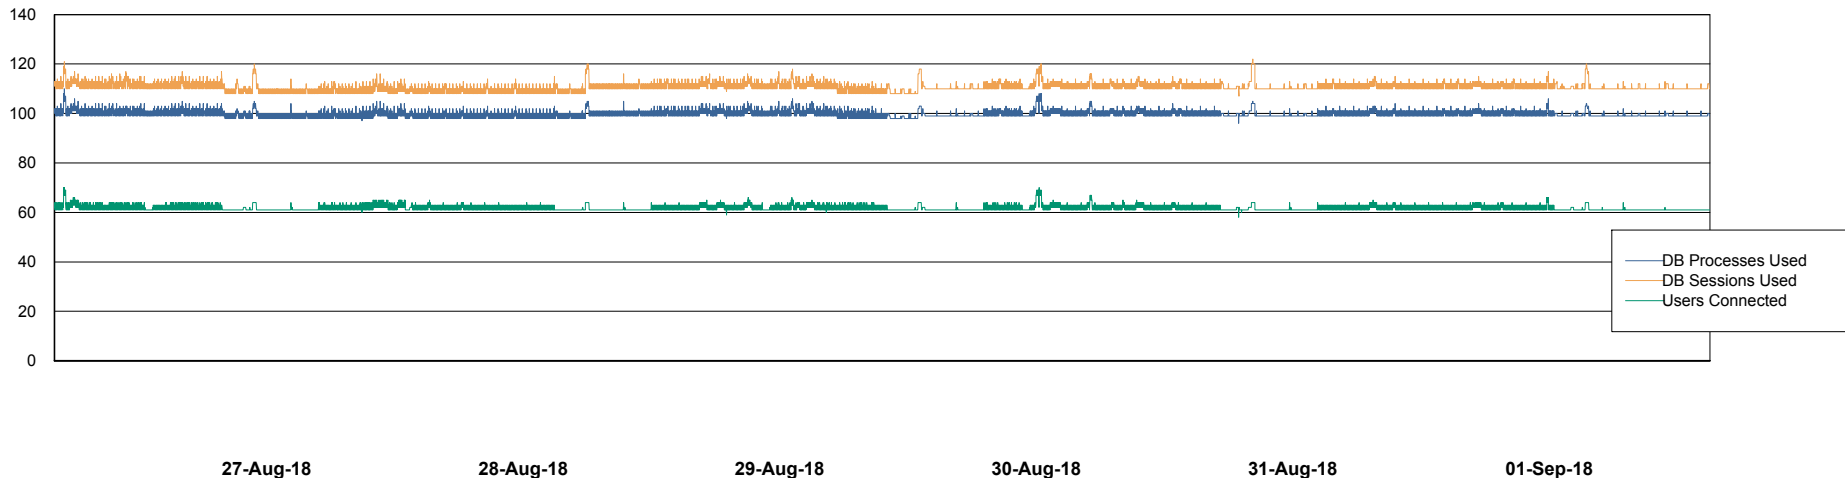

Harddisk Usage CIW_PRD_ORACLE2

	Free disk space on c: (%)	Total disk space on c: (Gb)	Free disk space on d: (%)	Total disk space on d: (Gb)	Free disk space on e: (%)	Total disk space on e: (Gb)
01-Sep-18	95	701	44	700	100	830
31-Aug-18	95	701	44	700	100	830
30-Aug-18	95	701	44	700	100	830
29-Aug-18	95	701	44	700	100	830
28-Aug-18	95	701	44	700	100	830
27-Aug-18	95	701	44	700	100	830
26-Aug-18	95	701	44	700	100	830

Weekly SLA Customer Report

Customer CIW Production
Database ID 45

Database Performance CIWDB_Production

Weekly SLA Customer Report

Customer CIW Production
Database ID 45

Database Performance CIWDB_Standby

Weekly SLA Customer Report