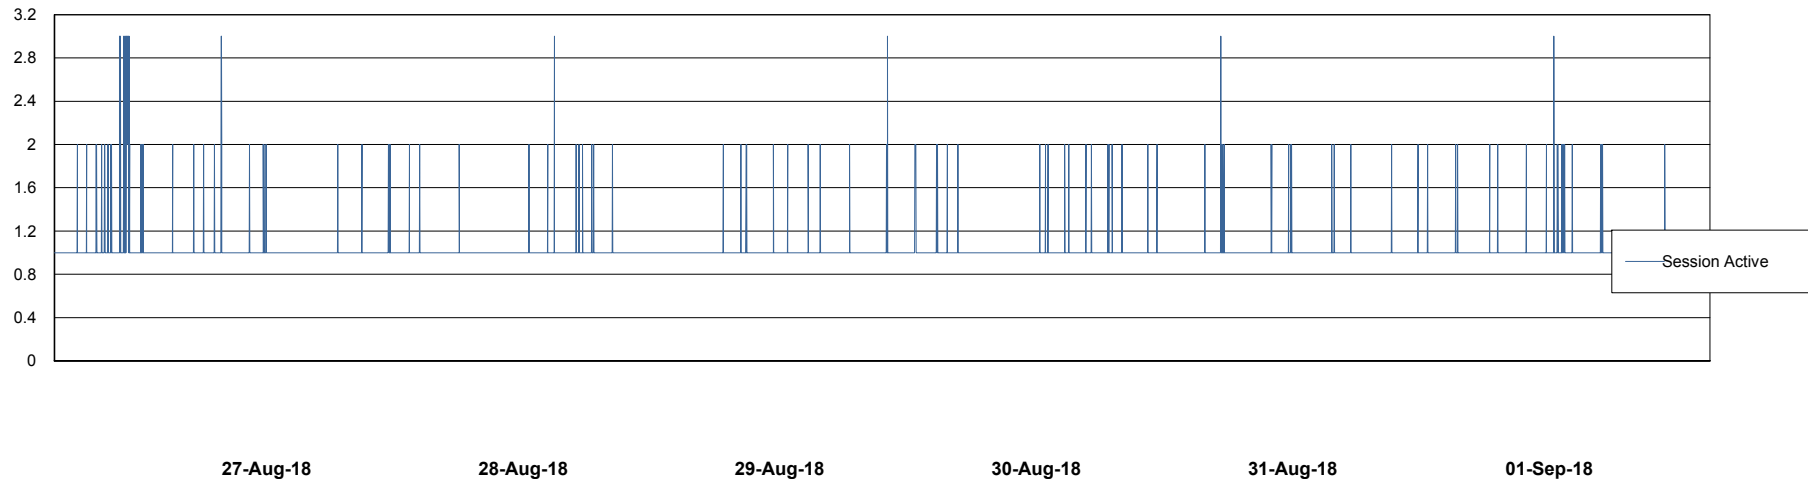

Database Performance CIWDB_Production