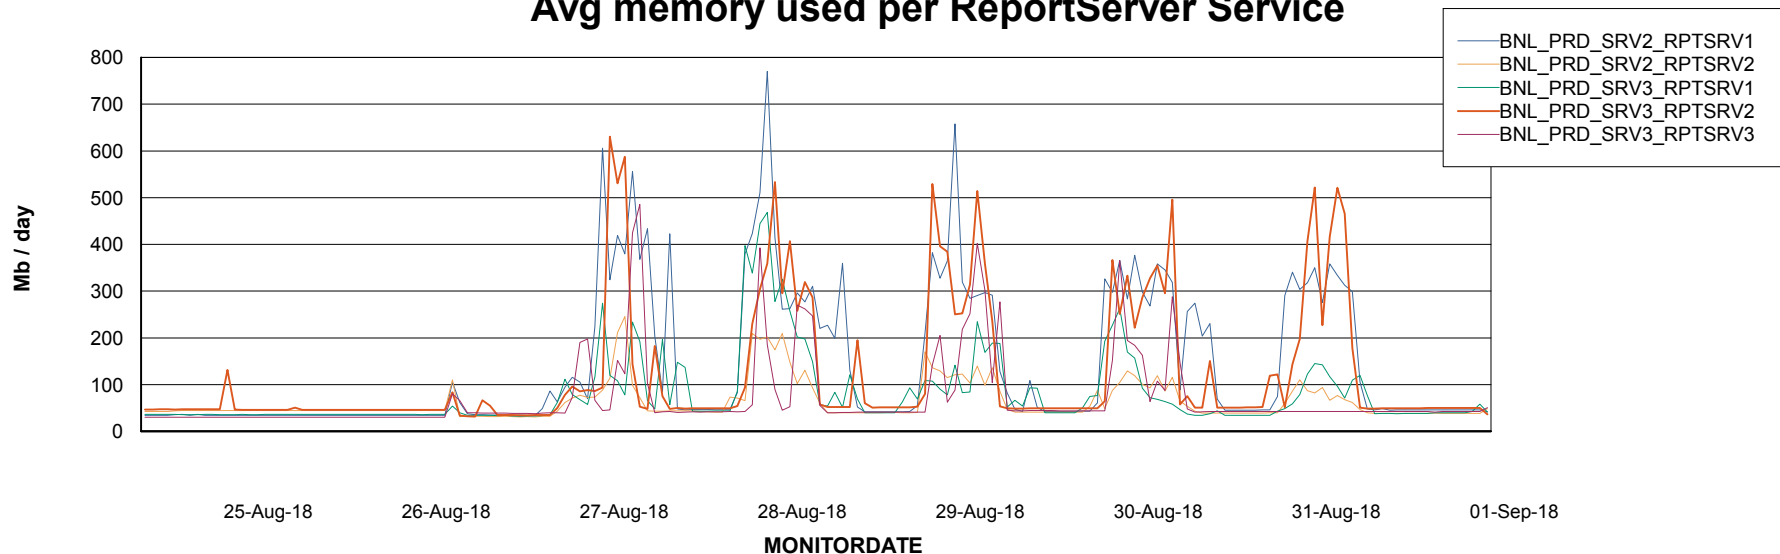

ABSSolute Web Component Services

Avg memory used per ReportServer Service