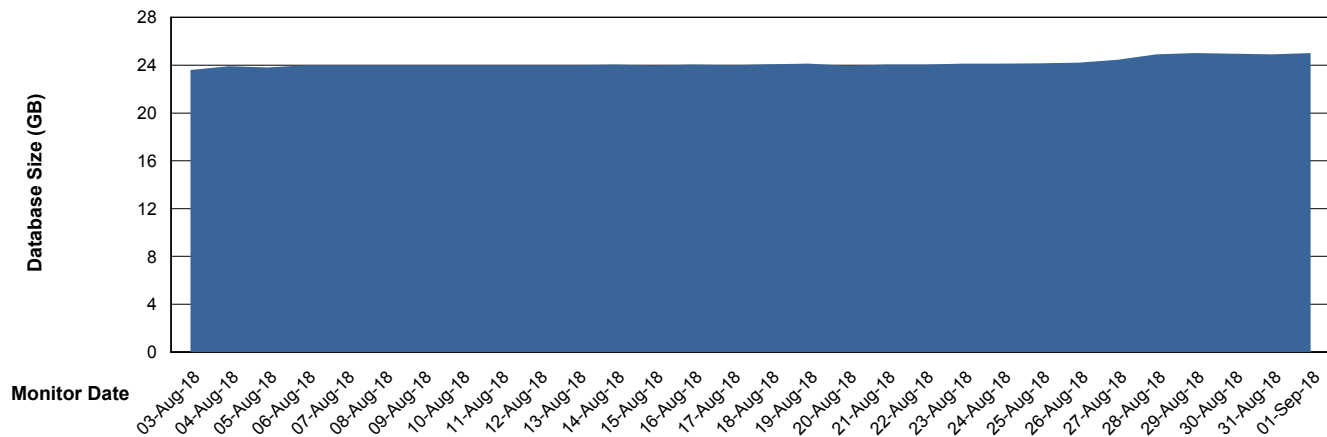

Customer BGG_Production
Database ID 58

Database Performance BGGDB_Standby

Weekly SLA Customer Report

Customer BGG_Production
Database ID 58

DATABASE SIZE BGGDB_BI

Database growth over last month

DATABASE SIZE BGGDB_Production

Database growth over last month

Weekly SLA Customer Report

Customer BGG_Production
Database ID 58

Database Tablespace BGGDB_BI

Date	Tablespace Name	Filesize (Gb)	Usedsize (Gb)	Percentage free
01-Sep-18	ABSDATA	13	11	15
	INDX	14	12	14
31-Aug-18	ABSDATA	13	11	15
	INDX	14	12	14
30-Aug-18	ABSDATA	13	11	15
	INDX	14	12	14
29-Aug-18	ABSDATA	13	11	15
	INDX	14	12	14
28-Aug-18	ABSDATA	13	11	15
	INDX	14	12	14
27-Aug-18	ABSDATA	13	11	15
	INDX	14	12	14
26-Aug-18	ABSDATA	13	11	15
	INDX	14	12	14