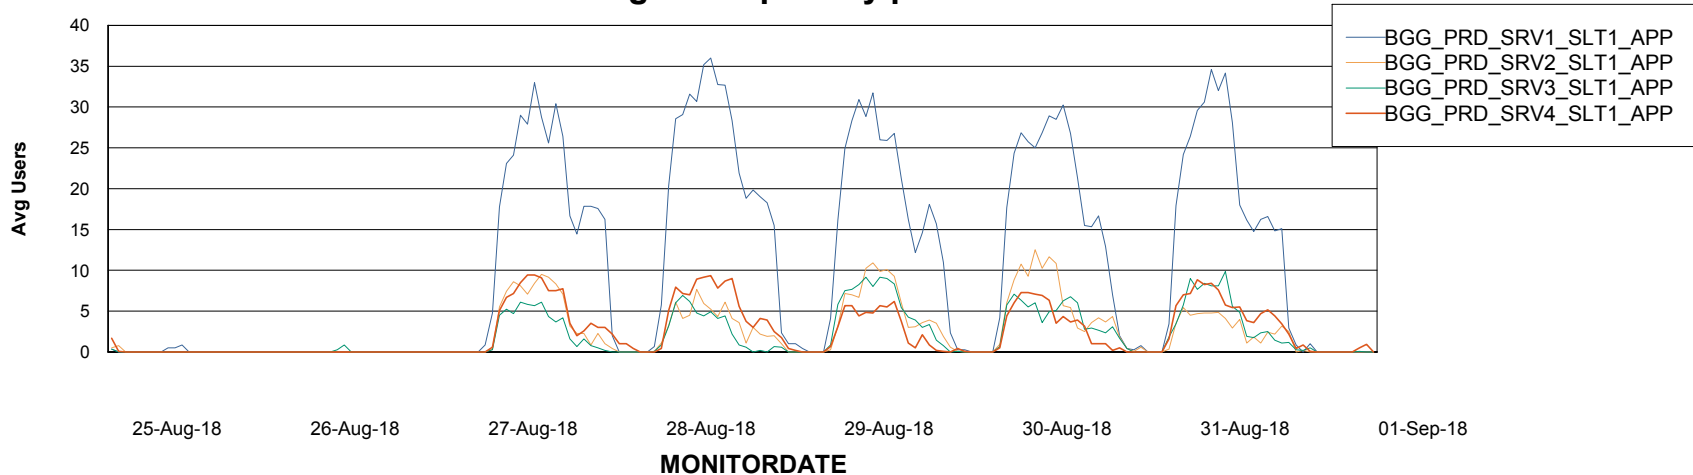

Avg users per day per ABS server