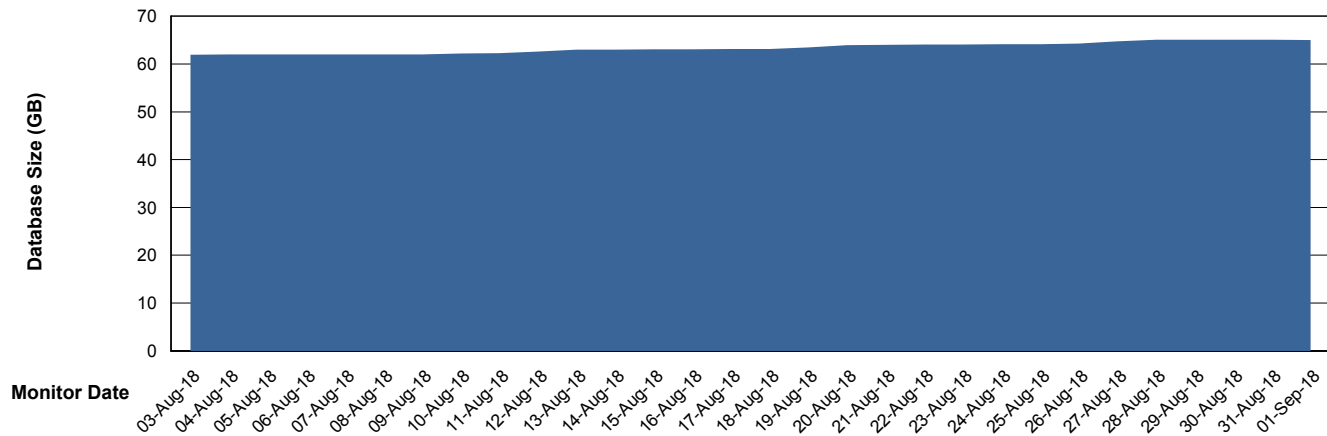

Customer BGG_Production
Database ID 58

Database Performance BGGDB_Standby

Weekly SLA Customer Report

Customer BGG_Production
Database ID 58

DATABASE SIZE BGGDB_BI

Database growth over last month

DATABASE SIZE BGGDB_Production

Database growth over last month

Weekly SLA Customer Report

Customer BGG_Production
Database ID 58

Database Tablespace BGGDB_BI

Date	Tablespace Name	Filesize (Gb)	Usedsize (Gb)	Percentage free
01-Sep-18	ABSDATA	13	11	15
	INDX	14	12	14
31-Aug-18	ABSDATA	13	11	15
	INDX	14	12	14
30-Aug-18	ABSDATA	13	11	15
	INDX	14	12	14
29-Aug-18	ABSDATA	13	11	15
	INDX	14	12	14
28-Aug-18	ABSDATA	13	11	15
	INDX	14	12	14
27-Aug-18	ABSDATA	13	11	15
	INDX	14	12	14
26-Aug-18	ABSDATA	13	11	15
	INDX	14	12	14