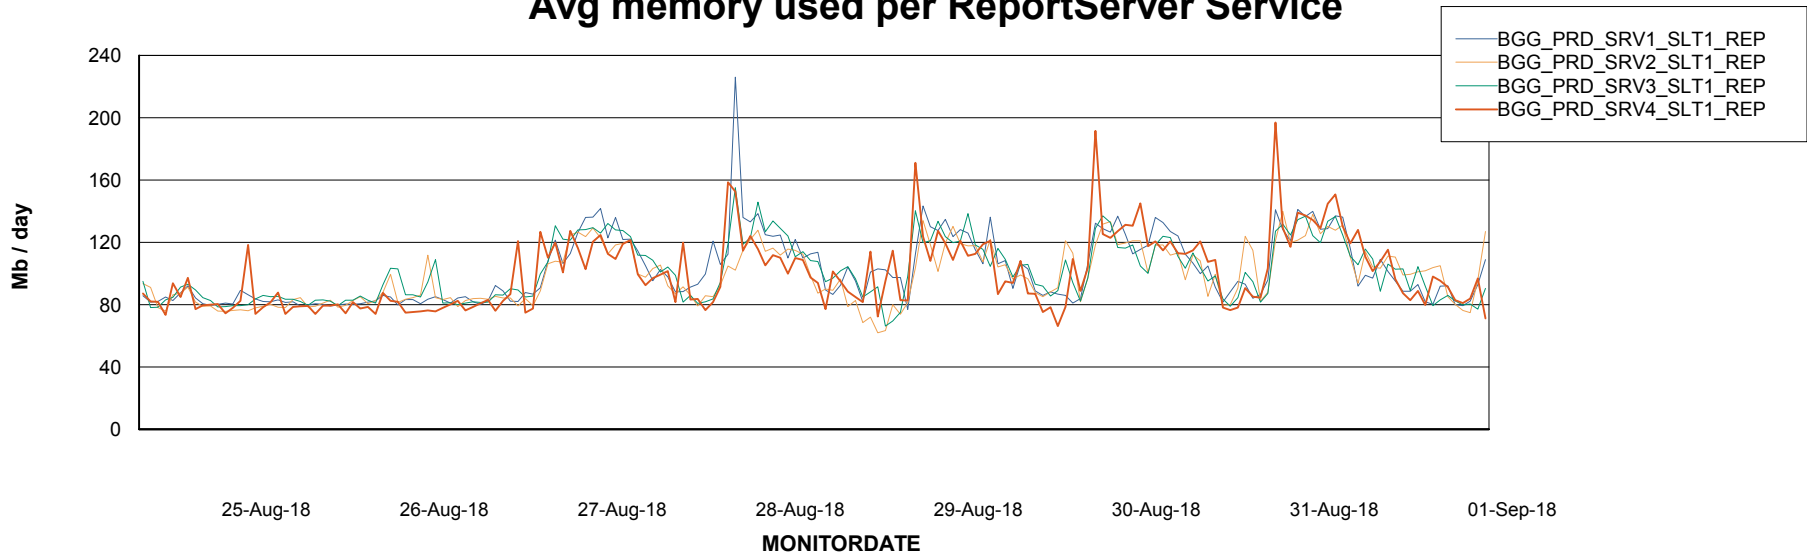

Avg memory used per ABS Server Service

Avg users per day per ABS server

Weekly SLA Customer Report

Customer BGG_Production
Database ID 58

ABSSolute Application ReportServer Services

Avg memory used per ReportServer Service