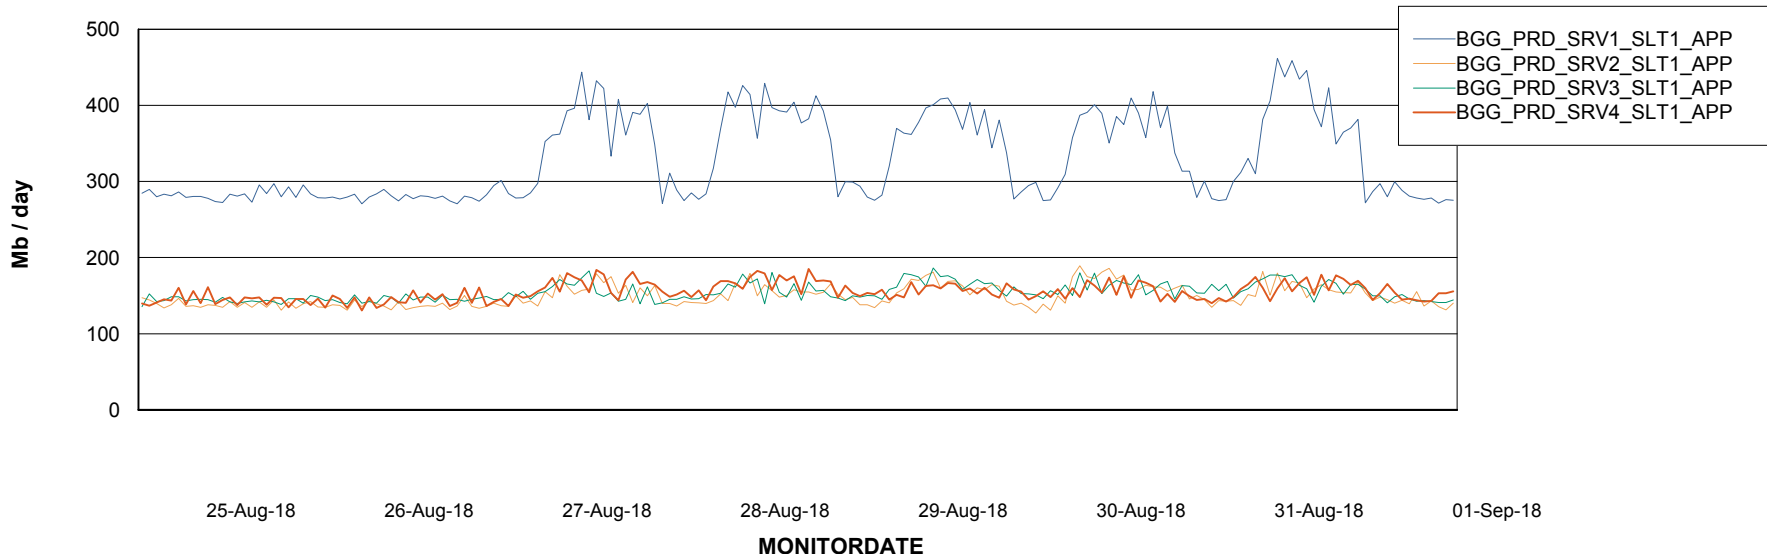

ABSSolute Application Server Services

Avg memory used per ABS Server Service