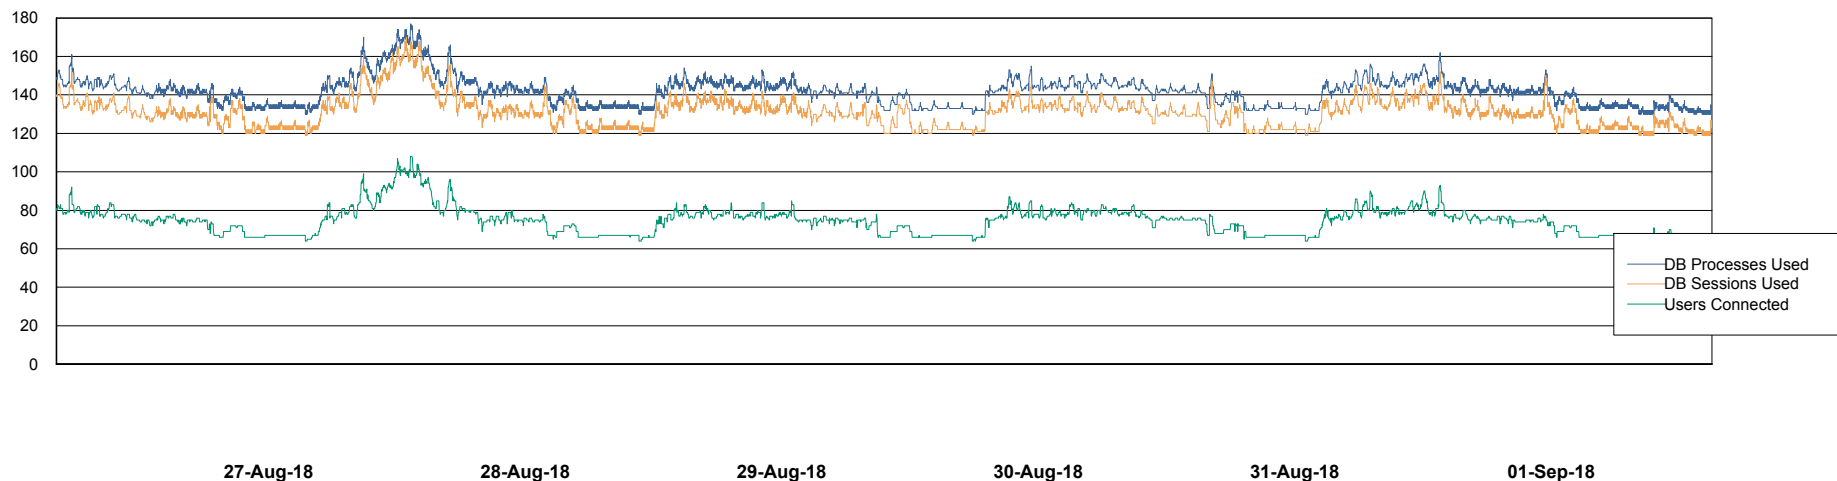

Weekly SLA Customer Report

Customer BGG_Production
Database ID 58

Database Performance BGGDB_BI

Weekly SLA Customer Report

Customer BGG_Production
Database ID 58

Database Performance BGGDB_Production

Weekly SLA Customer Report