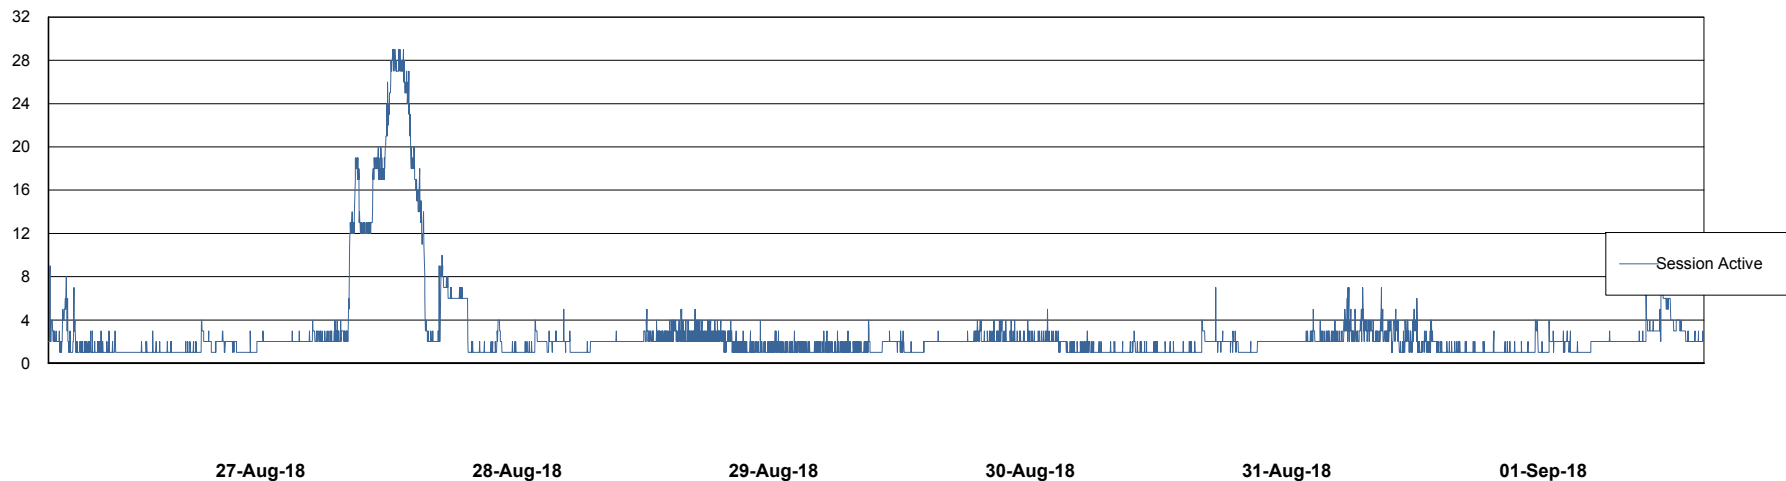

Weekly SLA Customer Report

Customer BGG_Production
Database ID 58

Database Performance BGGDB_BI

Weekly SLA Customer Report

Customer BGG_Production
Database ID 58

Database Performance BGGDB_Production

Weekly SLA Customer Report