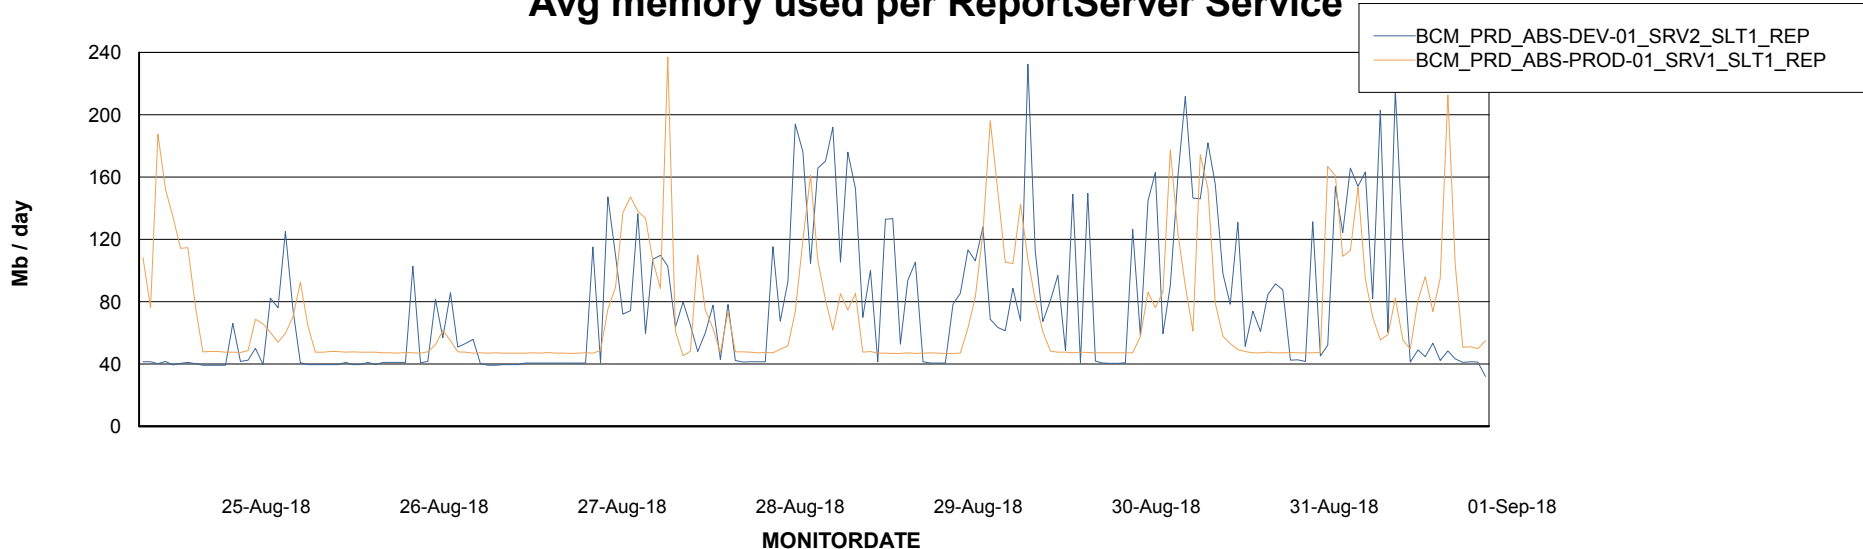

Avg memory used per ABS Server Service

Avg users per day per ABS server

Weekly SLA Customer Report

Customer BCM_Production
Database ID 81

ABSSolute Application ReportServer Services

Avg memory used per ReportServer Service