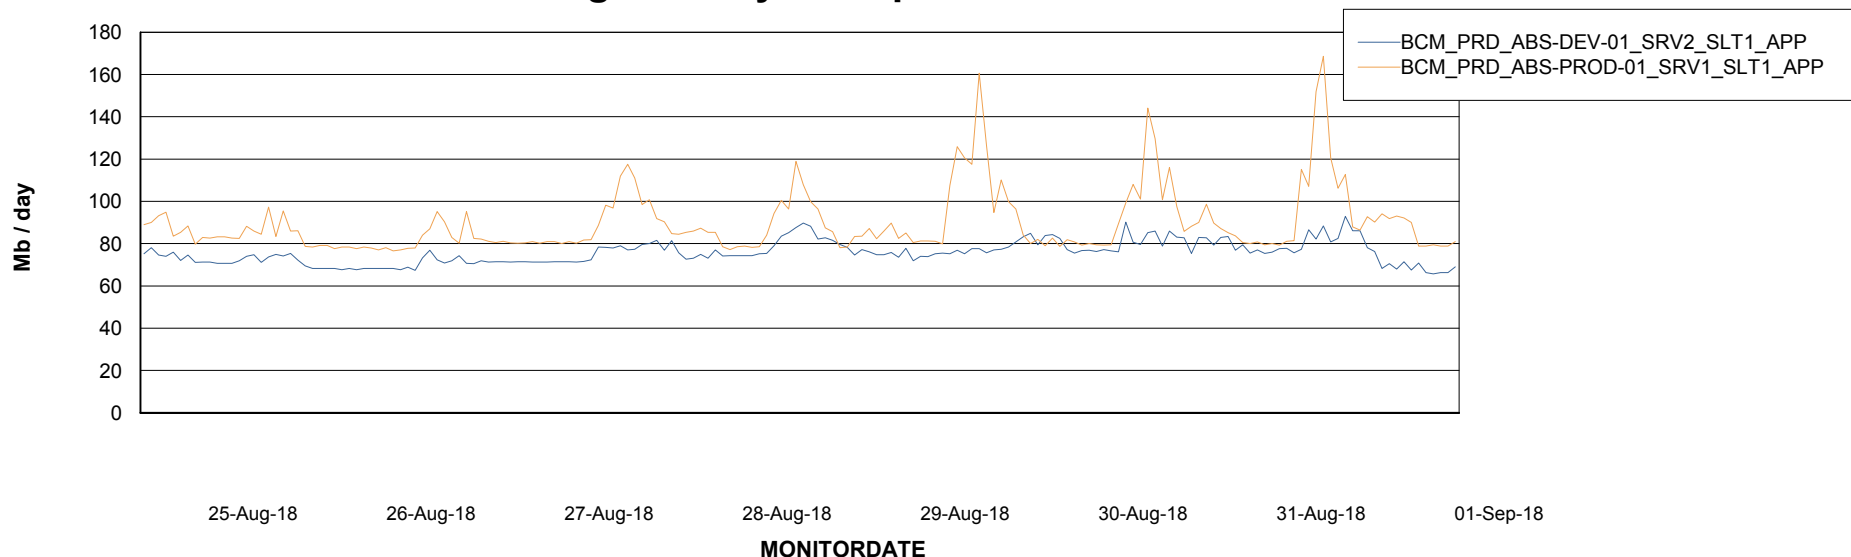

ABSSolute Application Server Services

Avg memory used per ABS Server Service