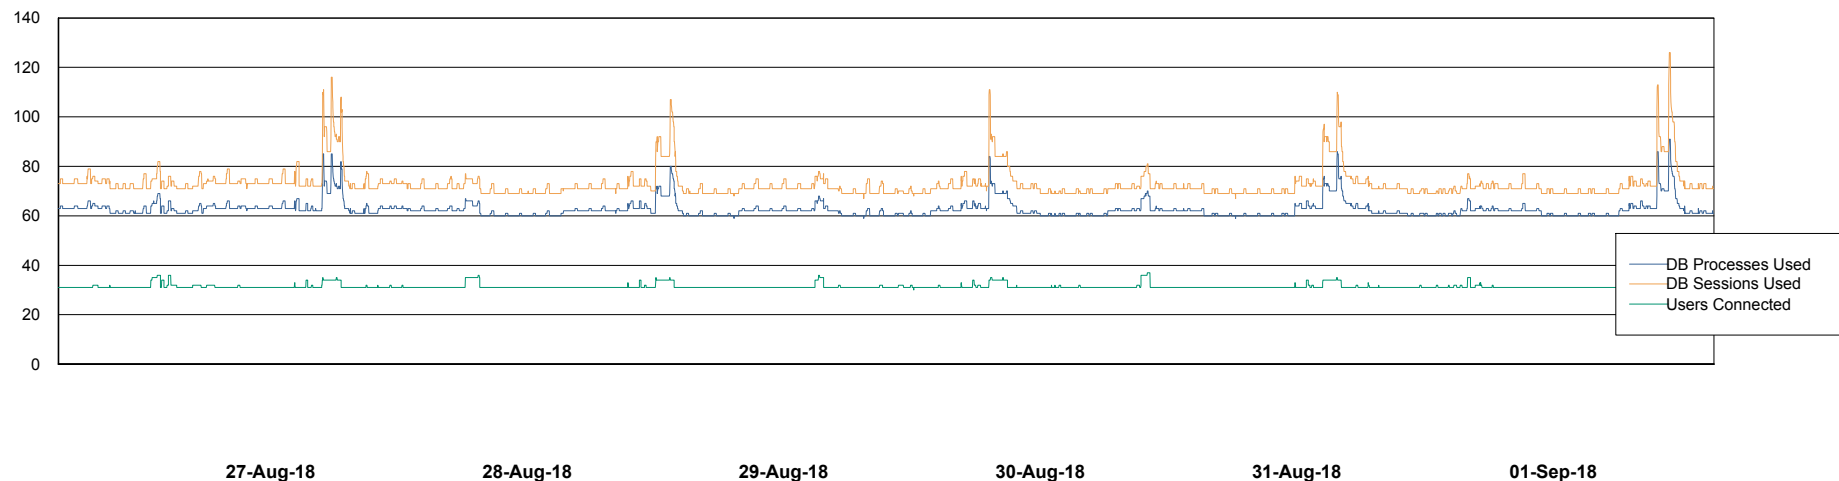

Database Performance BCMDB_ABS1 Production Database