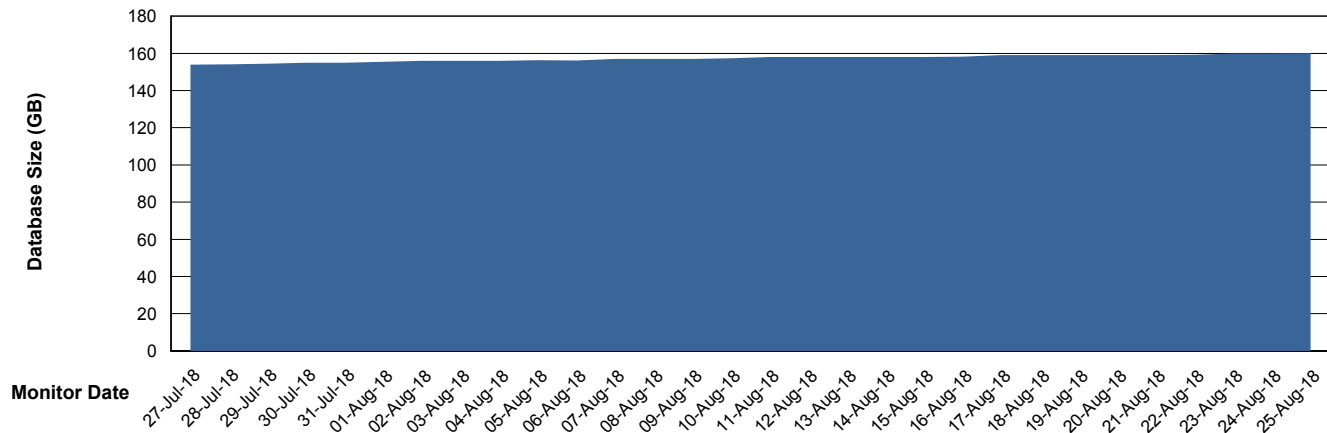

Weekly SLA Customer Report

Customer VOS_Production
Database ID 68

Database Performance VOSDB_Standby

Weekly SLA Customer Report

Customer VOS_Production
Database ID 68

DATABASE SIZE VOSBIDB_Production

Database growth over last month

DATABASE SIZE VOSDB_Production

Database growth over last month

Weekly SLA Customer Report

Customer VOS_Production
Database ID 68

Database Tablespace		VOSBIDB_Production		
Date	Tablespace Name	Filesize (Gb)	Usedsize (Gb)	Percentage free
25-Aug-18	ABSDATA	33	28	15
	INDX	48	40	17
24-Aug-18	ABSDATA	33	28	15
	INDX	48	40	17
23-Aug-18	ABSDATA	33	28	15
	INDX	48	39	19
22-Aug-18	ABSDATA	33	28	15
	INDX	48	39	19
21-Aug-18	ABSDATA	33	28	15
	INDX	48	39	19
20-Aug-18	ABSDATA	33	28	15
	INDX	48	39	19
19-Aug-18	ABSDATA	33	28	15
	INDX	48	39	19