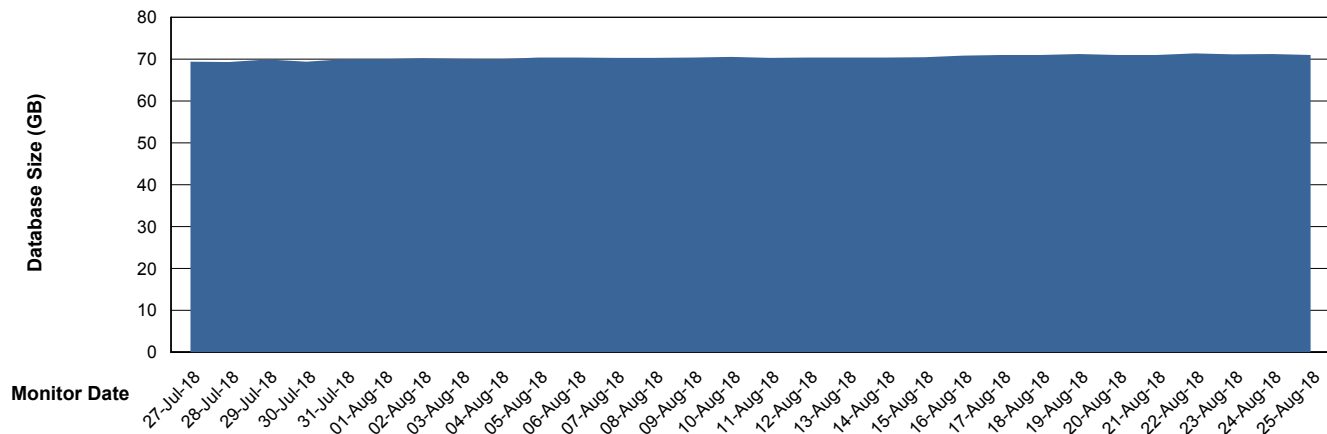

Weekly SLA Customer Report

Customer VOS_Production
Database ID 68

Database Performance VOSDB_Standby

Weekly SLA Customer Report

Customer VOS_Production
Database ID 68

DATABASE SIZE VOSBIDB_Production

Database growth over last month

DATABASE SIZE VOSDB_Production

Database growth over last month

Weekly SLA Customer Report

Customer VOS_Production
Database ID 68

Database Tablespace		VOSBIDB_Production		
Date	Tablespace Name	Filesize (Gb)	Usedsize (Gb)	Percentage free
25-Aug-18	ABSDATA	33	28	15
	INDX	48	40	17
24-Aug-18	ABSDATA	33	28	15
	INDX	48	40	17
23-Aug-18	ABSDATA	33	28	15
	INDX	48	39	19
22-Aug-18	ABSDATA	33	28	15
	INDX	48	39	19
21-Aug-18	ABSDATA	33	28	15
	INDX	48	39	19
20-Aug-18	ABSDATA	33	28	15
	INDX	48	39	19
19-Aug-18	ABSDATA	33	28	15
	INDX	48	39	19