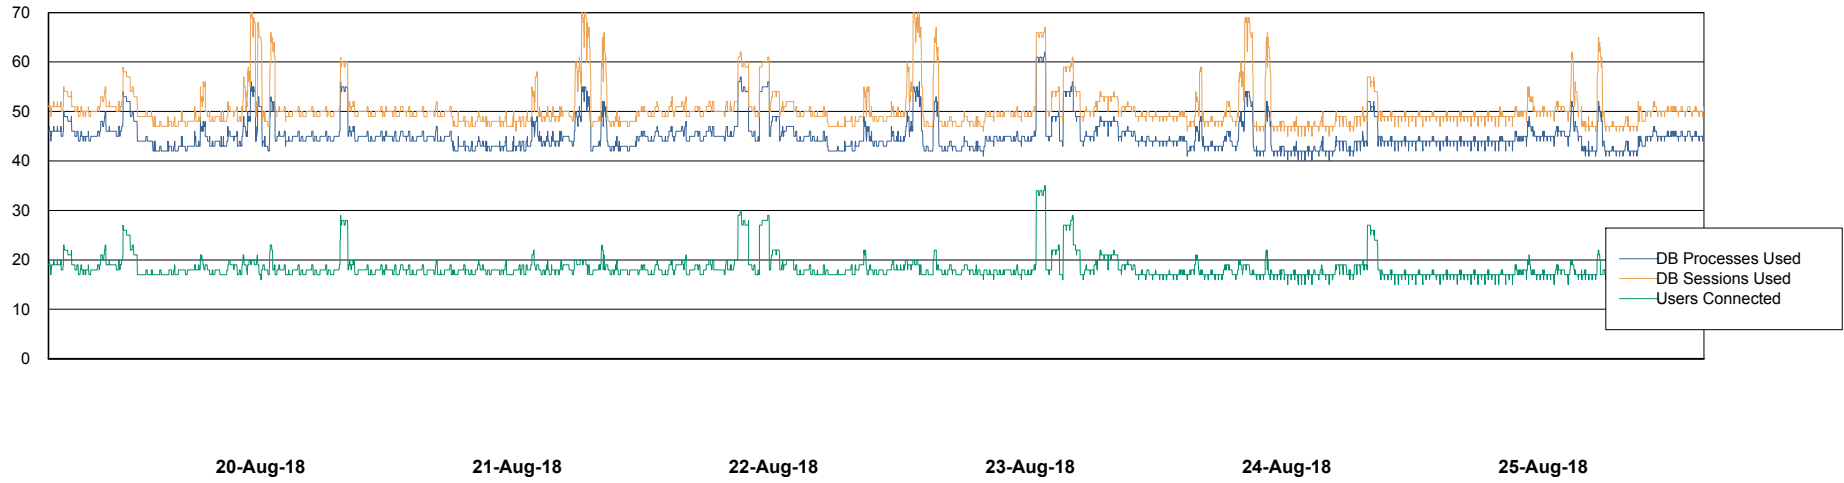

Database Performance VOSBIDB_Production