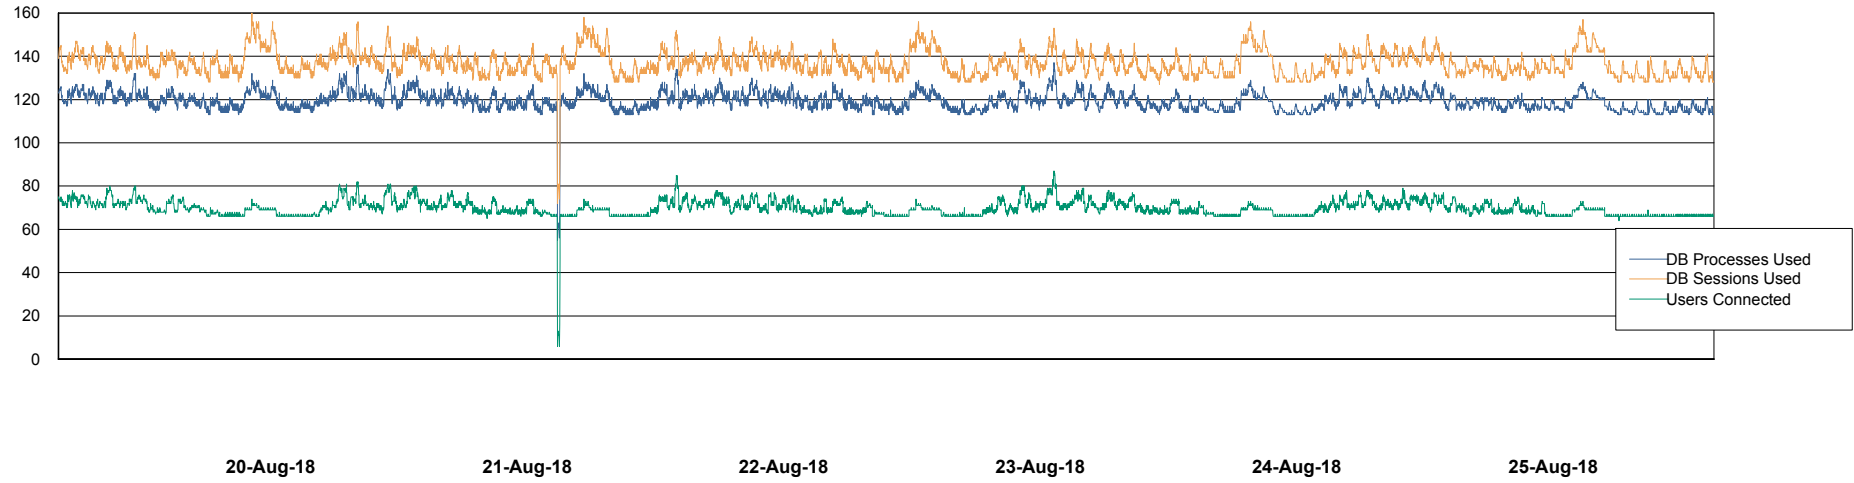

Weekly SLA Customer Report

Customer VOS_Production
Database ID 68

Database Performance VOSBIDB_Production

Weekly SLA Customer Report

Customer VOS_Production
Database ID 68

Database Performance VOSDB_Production