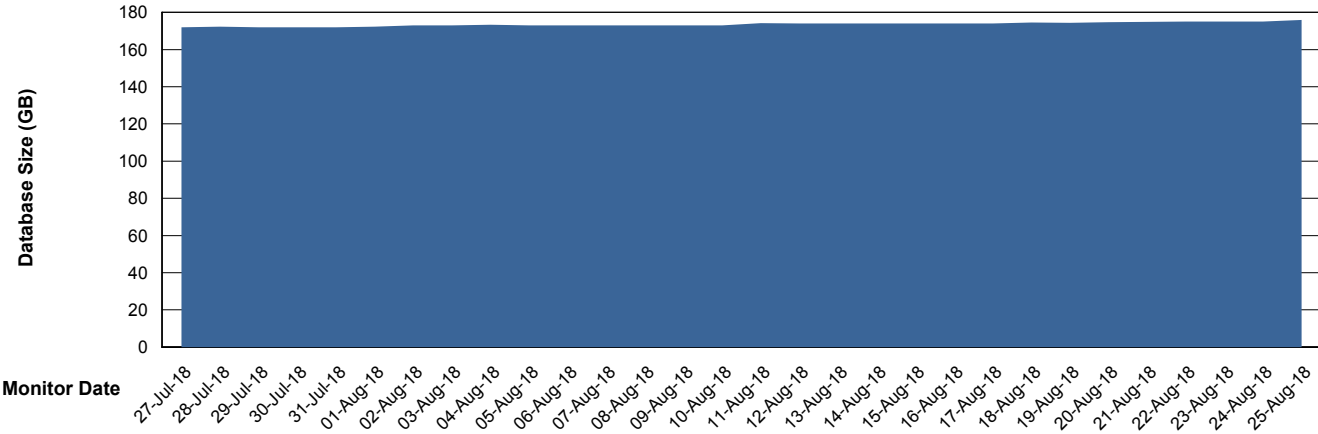

DATABASE SIZE VENDB_Production

Database growth over last month

Database Tablespace VENDB_Production

Date	Tablespace Name	Filesize (Gb)	Usedsize (Gb)	Percentage free
25-Aug-18	ABSDATA	79	65	18
	INDX	131	109	17
24-Aug-18	ABSDATA	79	64	19
	INDX	131	109	17
23-Aug-18	ABSDATA	79	64	19
	INDX	131	109	17
22-Aug-18	ABSDATA	79	64	19
	INDX	131	109	17
21-Aug-18	ABSDATA	79	64	19
	INDX	131	109	17
20-Aug-18	ABSDATA	79	64	19
	INDX	131	109	17
19-Aug-18	ABSDATA	73	64	12
	INDX	127	109	14