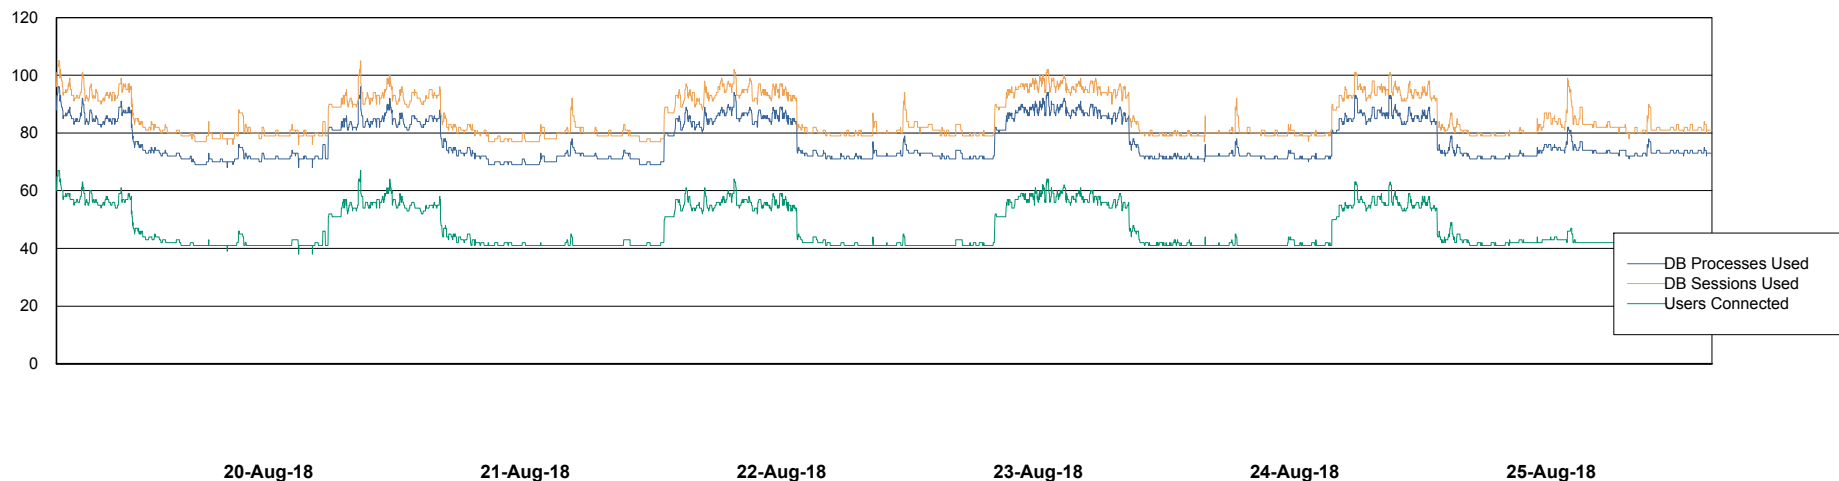

Database Performance VENDB_Production