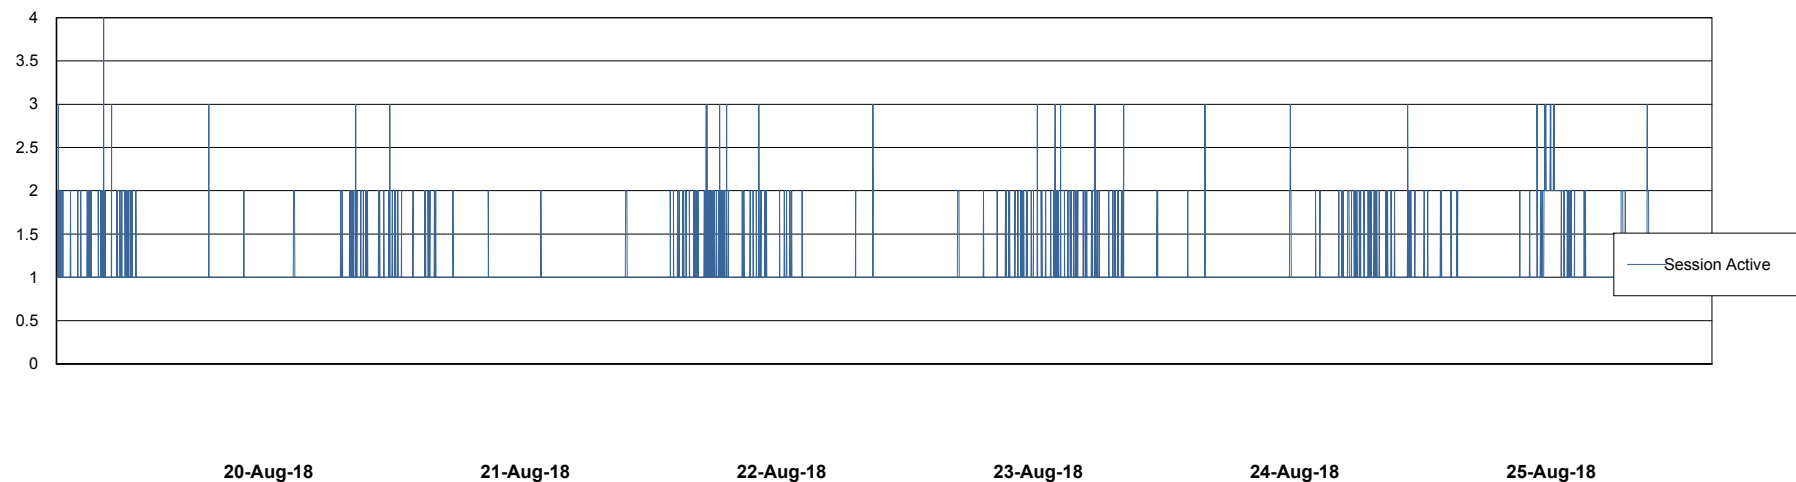

Database Performance VENDB_Production