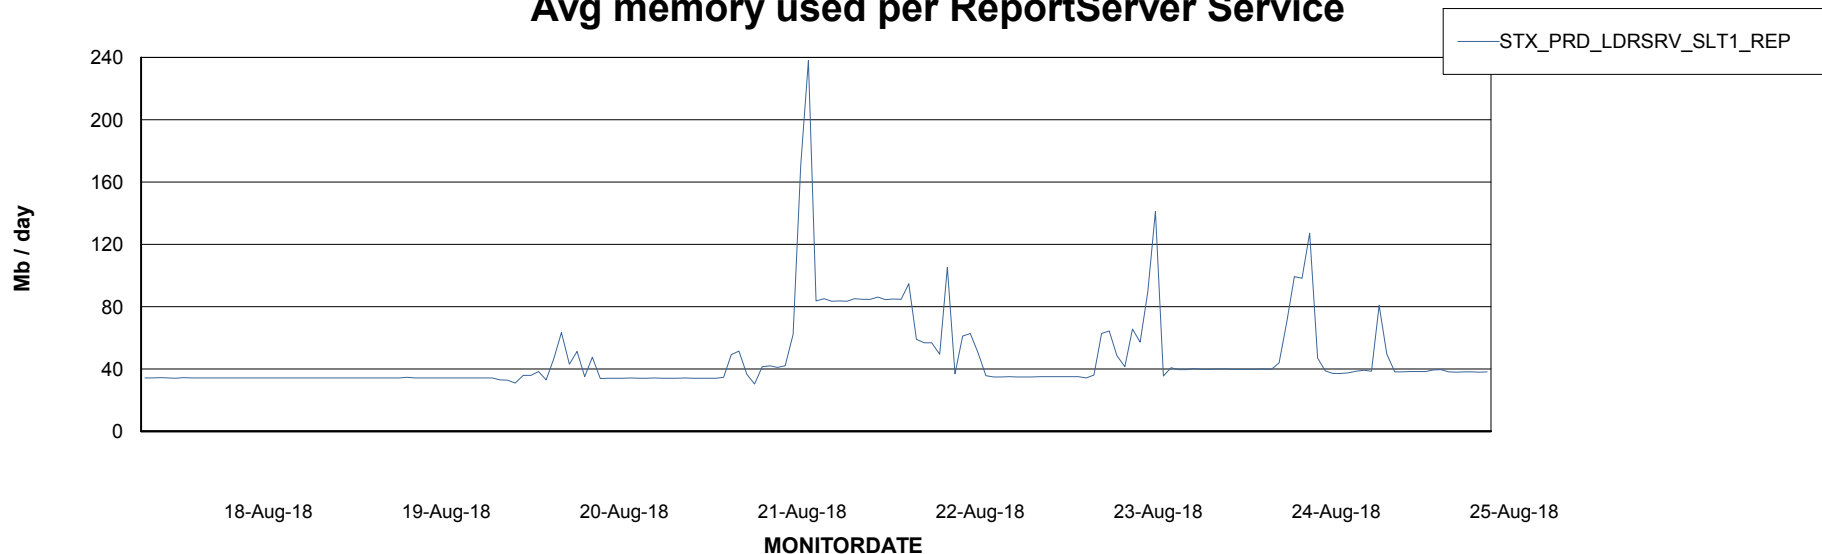

ABSSolute Application ReportServer Services

Avg memory used per ReportServer Service