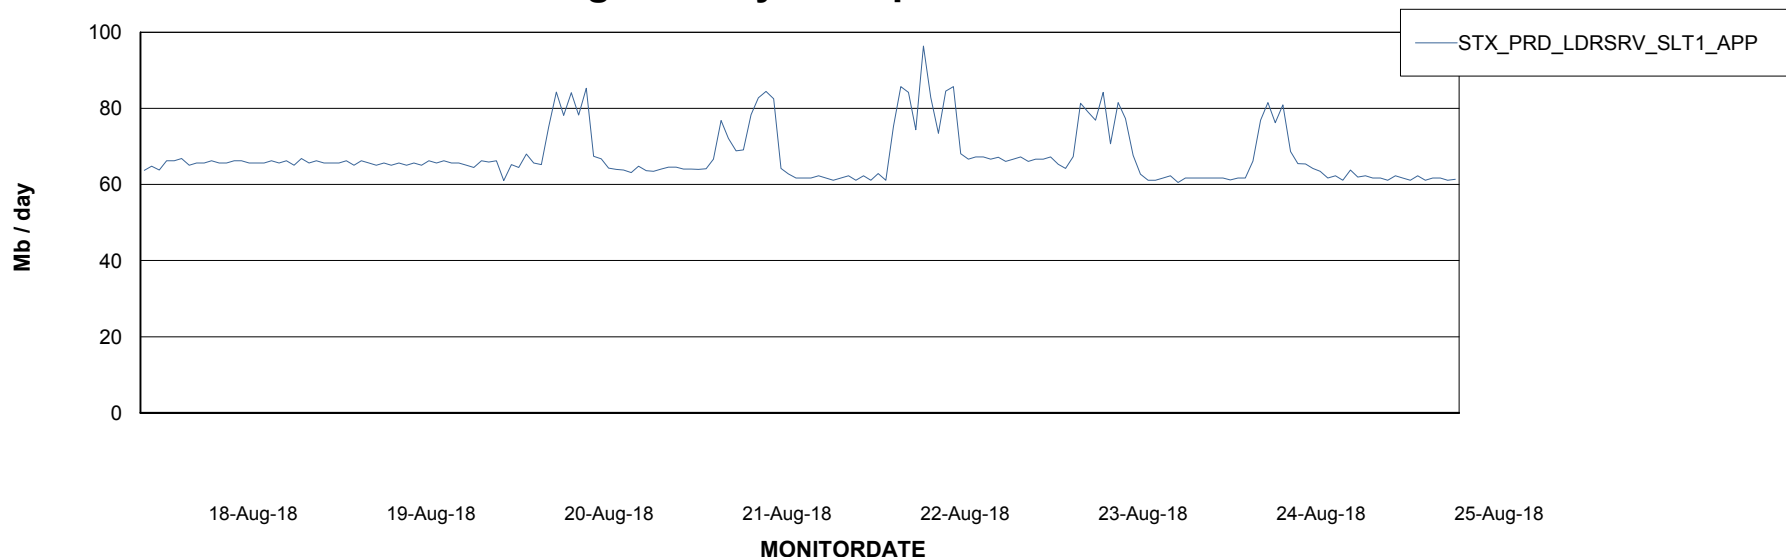

ABSolute Application Server Services

Avg memory used per ABS Server Service