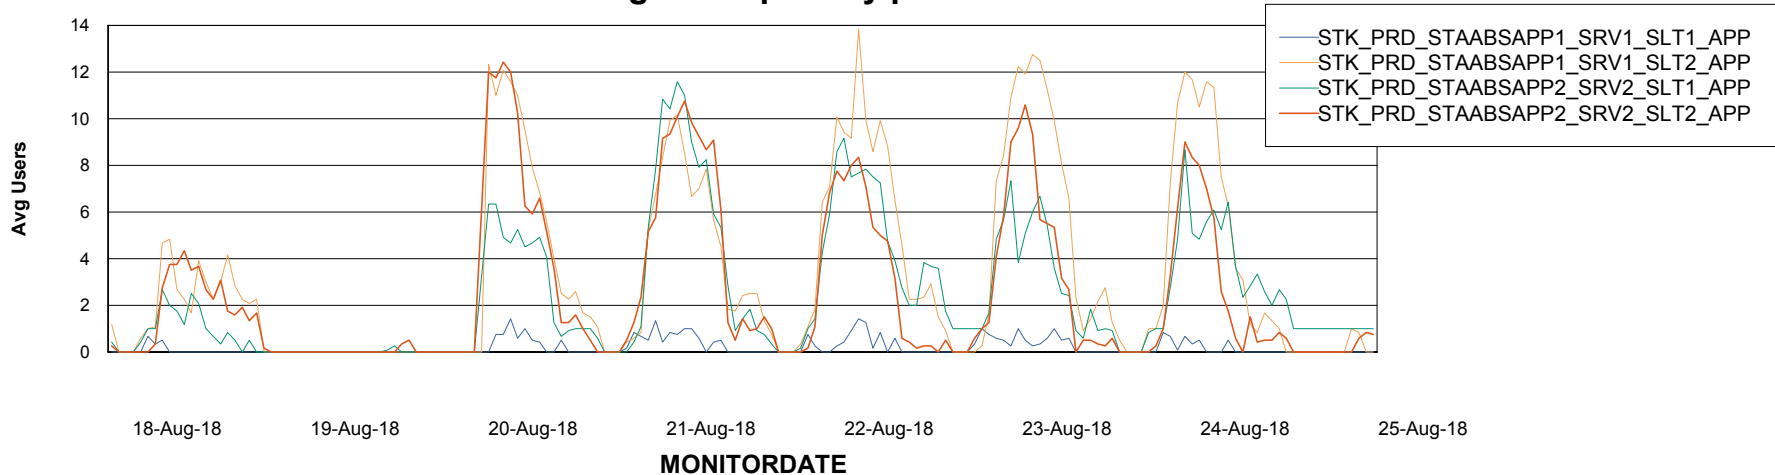

Database Tablespace STKDB_ABS1 Production Database

Date	Tablespace Name	Filesize (Gb)	Usedsize (Gb)	Percentage free
25-Aug-18	ABSDATA	179	128	28
	INDX	140	119	15
24-Aug-18	ABSDATA	179	128	28
	INDX	140	119	15
23-Aug-18	ABSDATA	179	128	28
	INDX	140	119	15
22-Aug-18	ABSDATA	179	129	28
	INDX	140	119	15
21-Aug-18	ABSDATA	179	128	28
	INDX	140	119	15
20-Aug-18	ABSDATA	179	128	28
	INDX	140	119	15
19-Aug-18	ABSDATA	179	128	28
	INDX	140	119	15

Weekly SLA Customer Report

Customer STK_Production
Database ID 82

ABSSolute Application Server Services

Avg memory used per ABS Server Service

Avg users per day per ABS server

Weekly SLA Customer Report

Customer STK_Production
Database ID 82