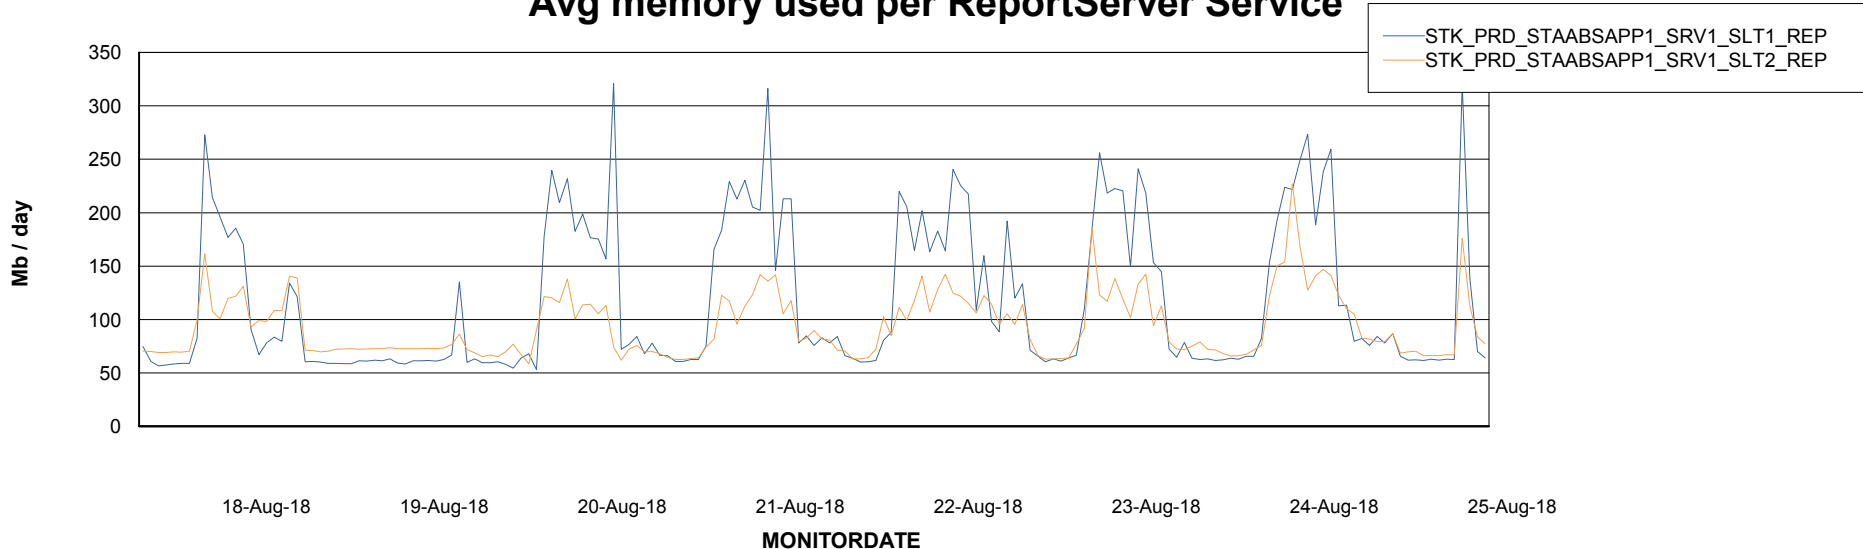

ABSSolute Application ReportServer Services

Avg memory used per ReportServer Service