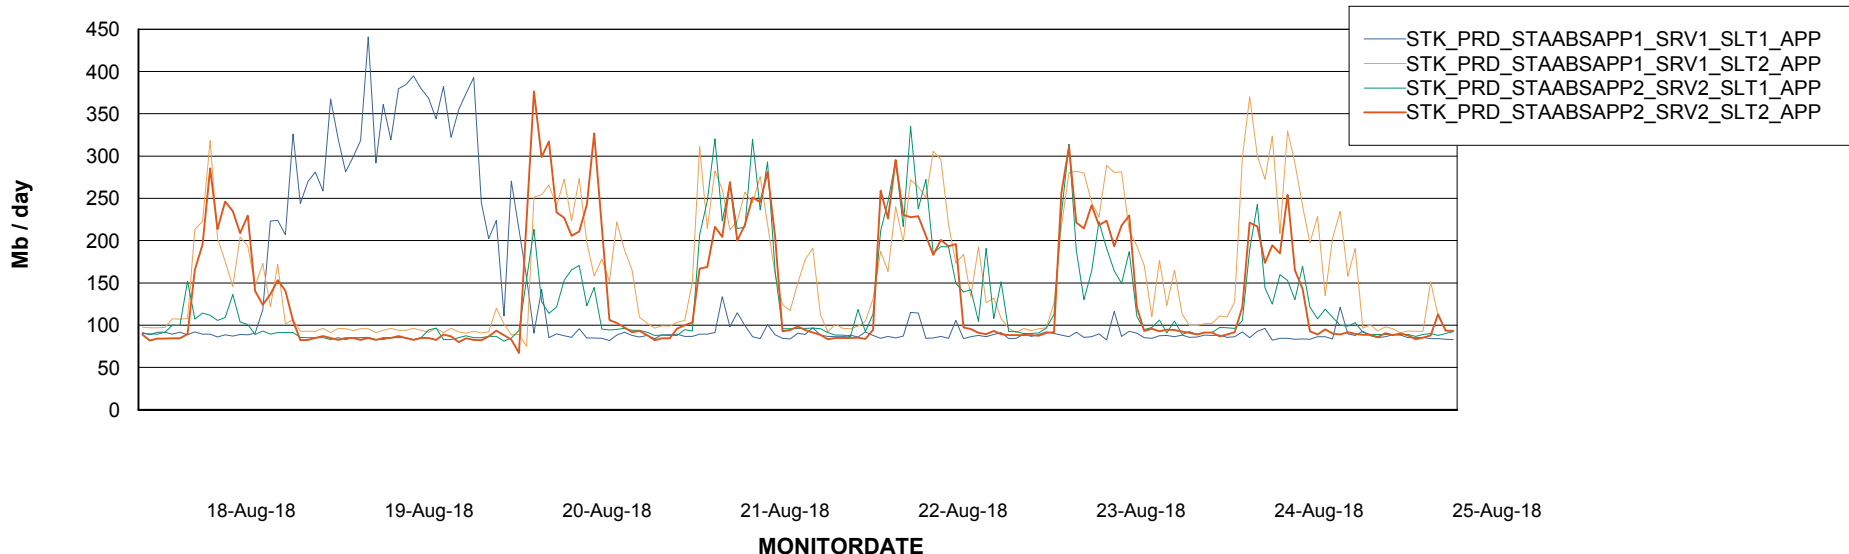

ABSSolute Application Server Services

Avg memory used per ABS Server Service