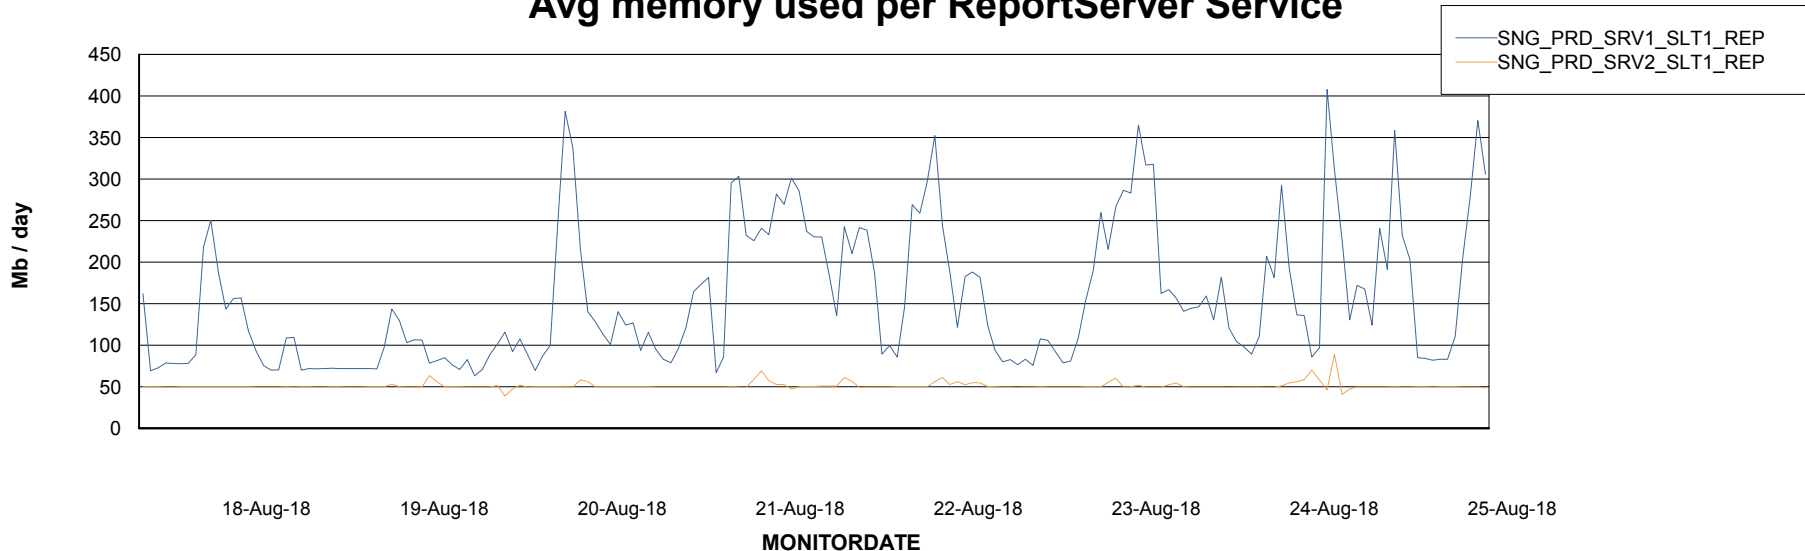

ABSSolute Application ReportServer Services

Avg memory used per ReportServer Service