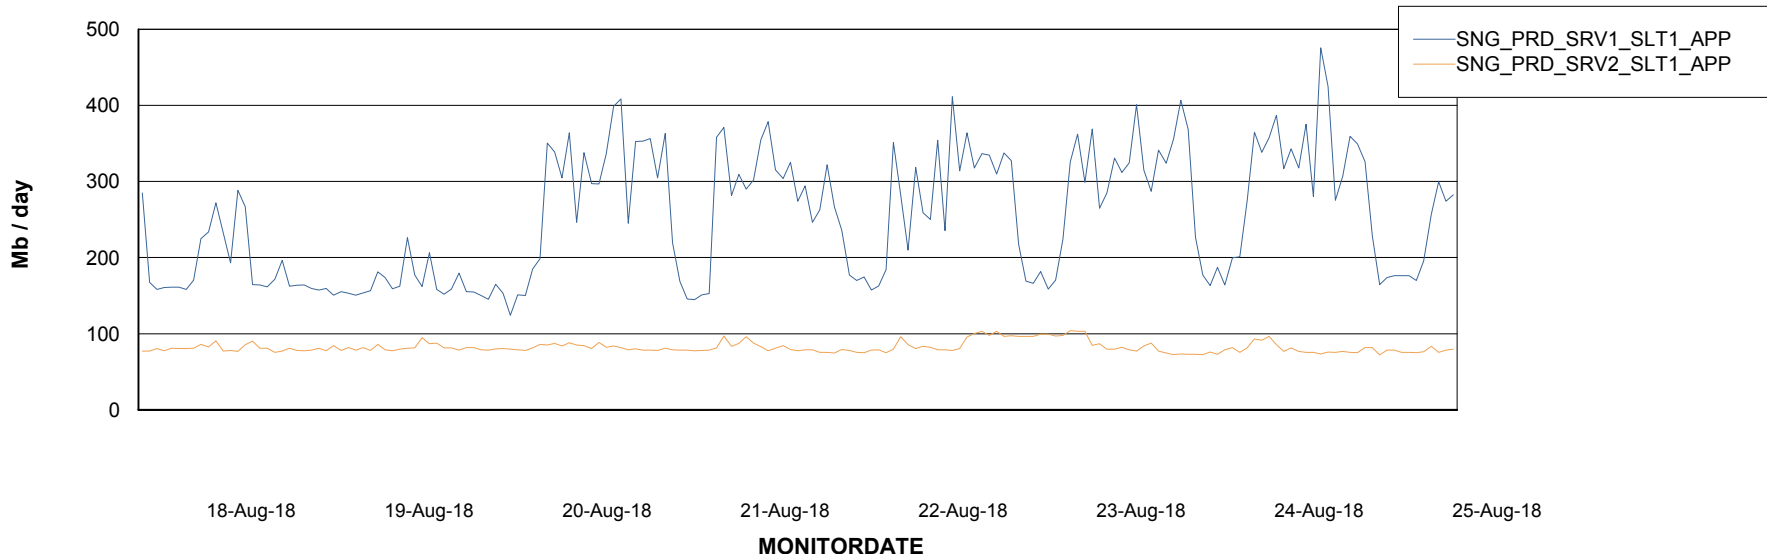

ABSSolute Application Server Services

Avg memory used per ABS Server Service