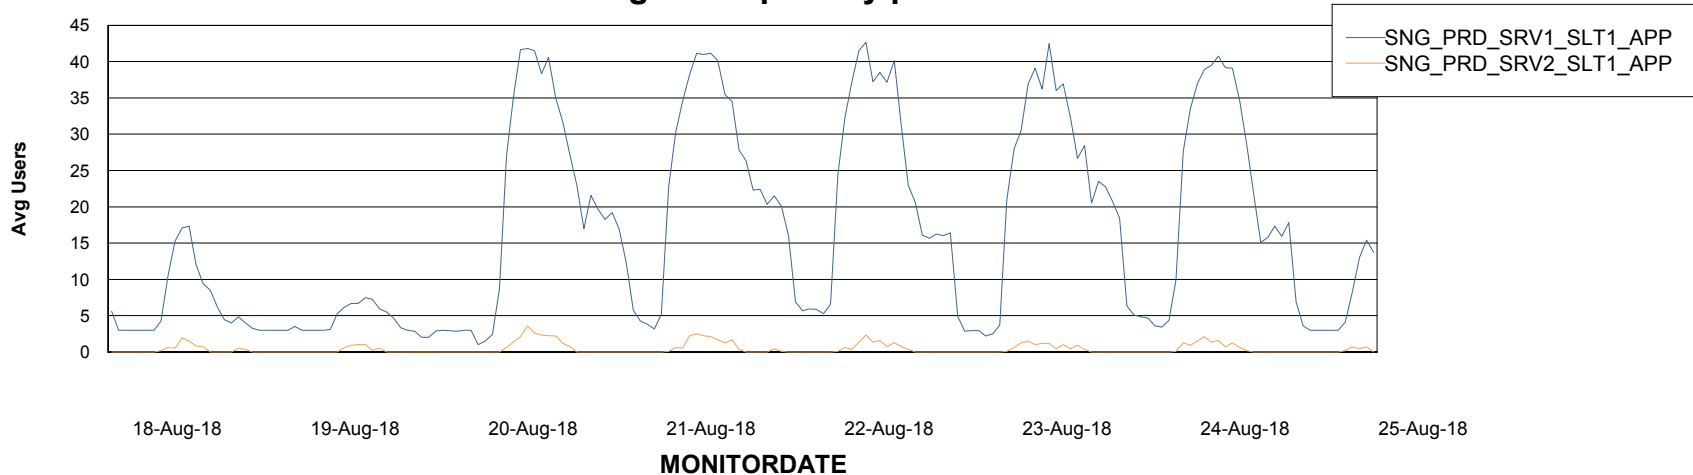

Database Tablespace SNGDB_Production

Date	Tablespace Name	Filesize (Gb)	Usedsize (Gb)	Percentage free
25-Aug-18	ABSDATA	18	15	17
	INDX	54	46	15
24-Aug-18	ABSDATA	18	15	17
	INDX	54	46	15
23-Aug-18	ABSDATA	18	15	17
	INDX	54	46	15
22-Aug-18	ABSDATA	18	15	17
	INDX	54	46	15
21-Aug-18	ABSDATA	18	15	17
	INDX	54	46	15
20-Aug-18	ABSDATA	18	15	17
	INDX	54	46	15
19-Aug-18	ABSDATA	18	15	17
	INDX	54	46	15

Weekly SLA Customer Report

Customer SNG_Production
Database ID 70

ABSSolute Application Server Services

Avg memory used per ABS Server Service

Avg users per day per ABS server

Weekly SLA Customer Report

Customer SNG_Production
Database ID 70