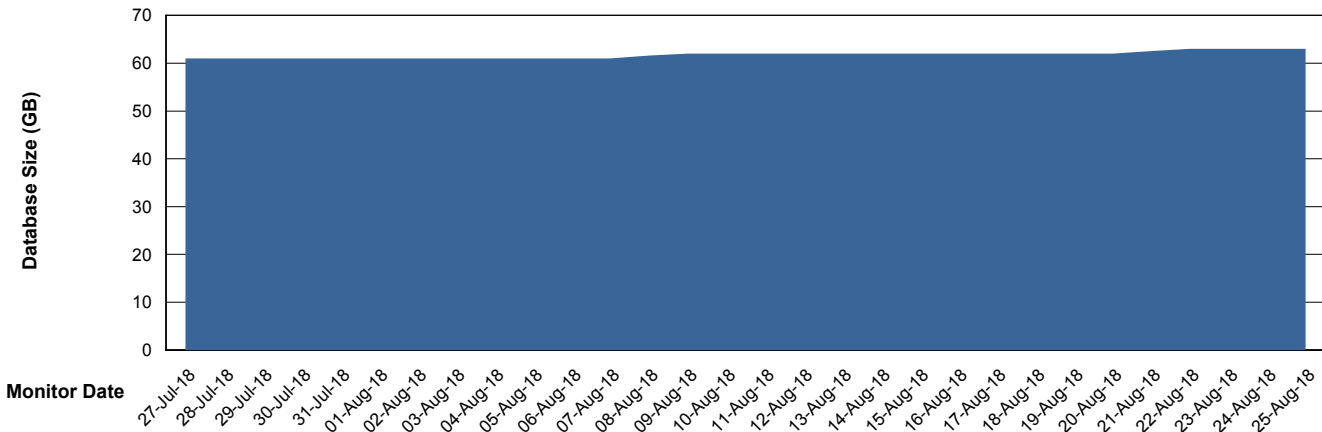

Weekly SLA Customer Report

Customer SNG_Production
Database ID 70

Database Performance SNGDB_Production

Weekly SLA Customer Report

Customer SNG_Production
 Database ID 70

DATABASE SIZE SNGDB_Production

Database growth over last month

Database Tablespace SNGDB_Production

Date	Tablespace Name	Filesize (Gb)	Usedsize (Gb)	Percentage free
25-Aug-18	ABSDATA	18	15	17
	INDX	54	46	15
24-Aug-18	ABSDATA	18	15	17
	INDX	54	46	15
23-Aug-18	ABSDATA	18	15	17
	INDX	54	46	15
22-Aug-18	ABSDATA	18	15	17
	INDX	54	46	15
21-Aug-18	ABSDATA	18	15	17
	INDX	54	46	15
20-Aug-18	ABSDATA	18	15	17
	INDX	54	46	15
19-Aug-18	ABSDATA	18	15	17
	INDX	54	46	15