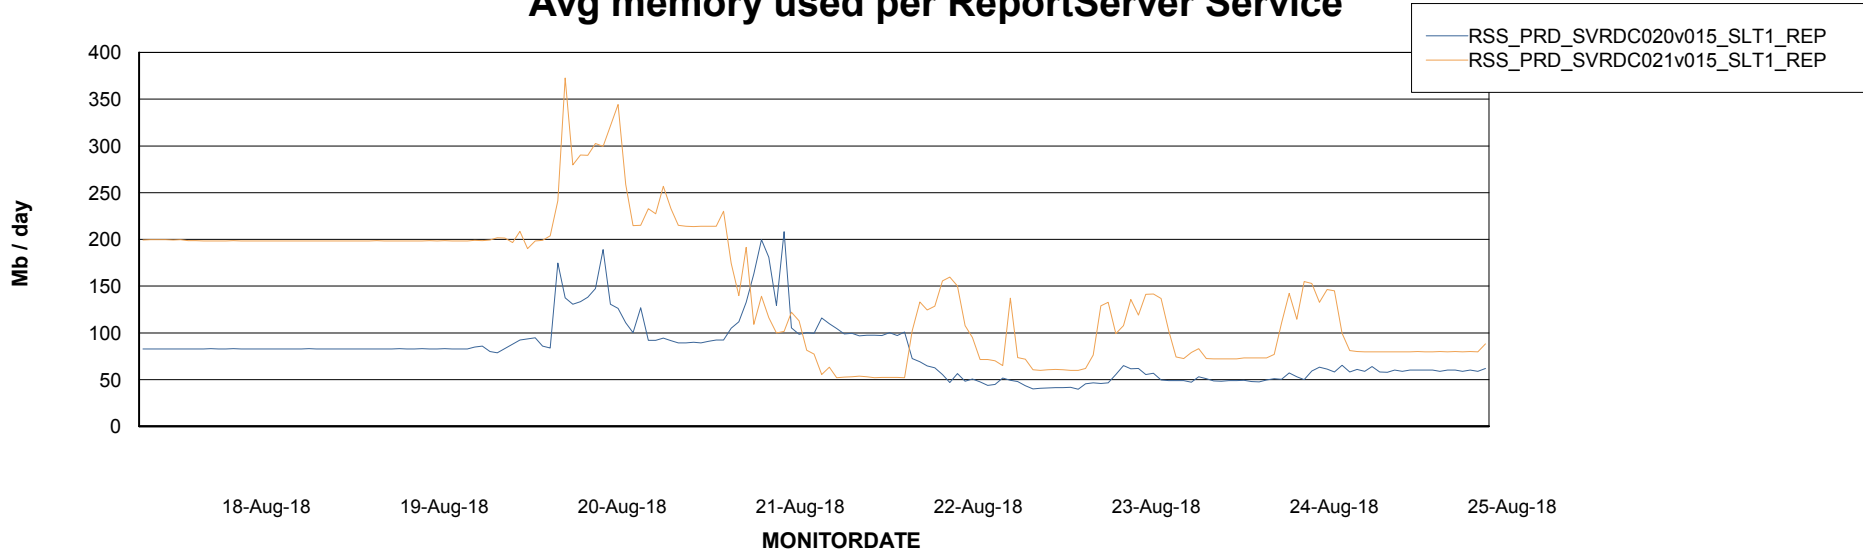

Avg memory used per ABS Server Service

Avg users per day per ABS server

Weekly SLA Customer Report

Customer RSS Production
Database ID 52

ABSSolute Application ReportServer Services

Avg memory used per ReportServer Service