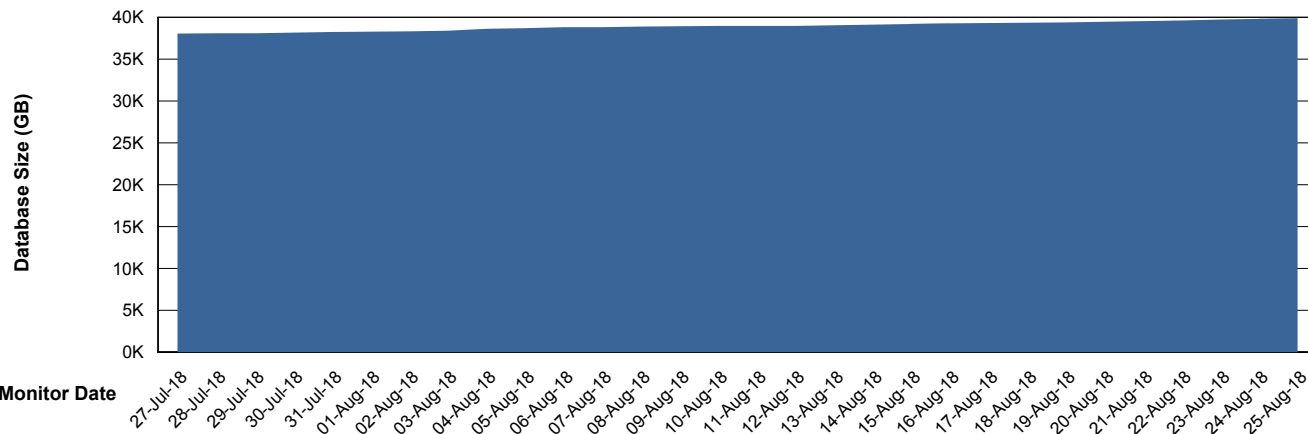

Database growth over last month

Database Tablespace RSSDB_Production

Date	Tablespace Name	Filesize (Gb)	Usedsize (Gb)	Percentage free
25-Aug-18	ABSDATA	20,000	16,759	16
	INDX	27,000	21,805	19
24-Aug-18	ABSDATA	20,000	16,751	16
	INDX	27,000	21,789	19
23-Aug-18	ABSDATA	20,000	16,686	17
	INDX	27,000	21,738	19
22-Aug-18	ABSDATA	20,000	16,660	17
	INDX	27,000	21,686	20
21-Aug-18	ABSDATA	20,000	16,651	17
	INDX	27,000	21,610	20
20-Aug-18	ABSDATA	20,000	16,618	17
	INDX	27,000	21,559	20
19-Aug-18	ABSDATA	20,000	16,599	17
	INDX	27,000	21,496	20