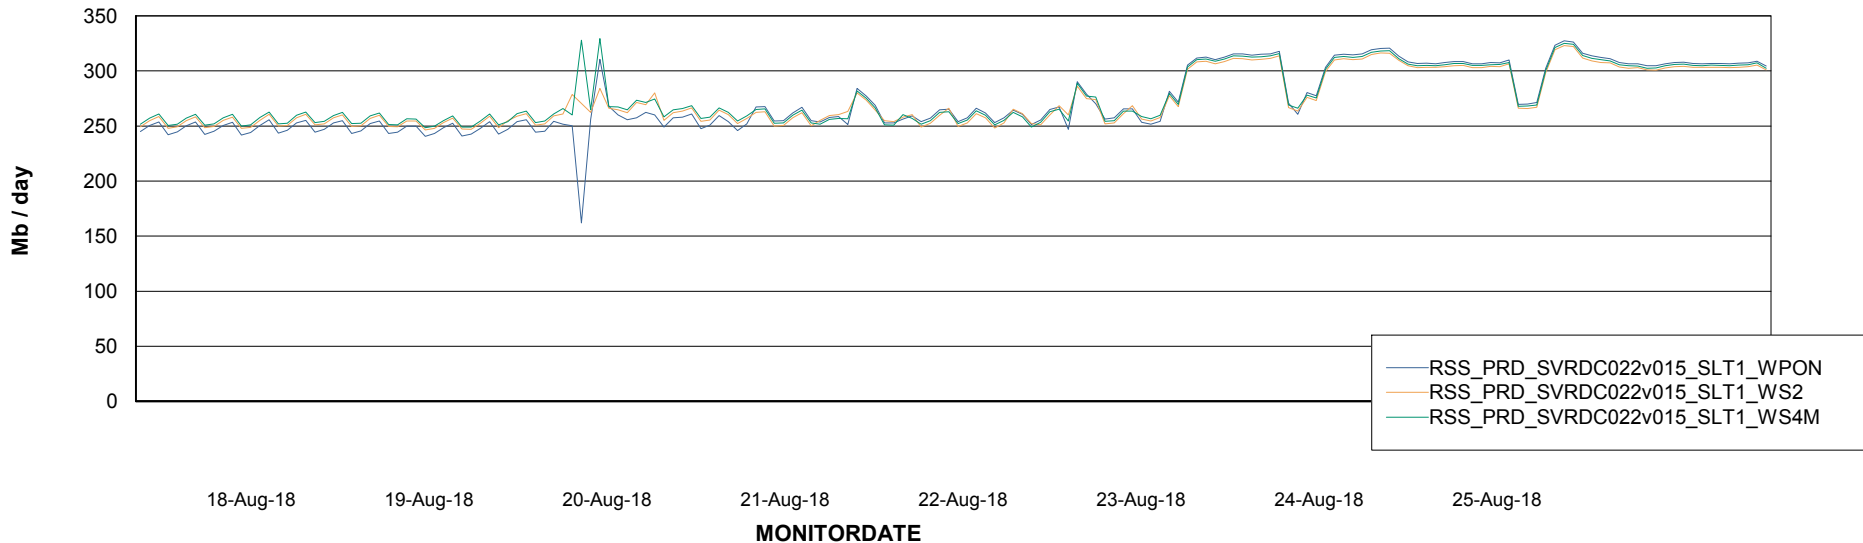

ABSSolute Web Component Services

Avg memory used per ABS Web component