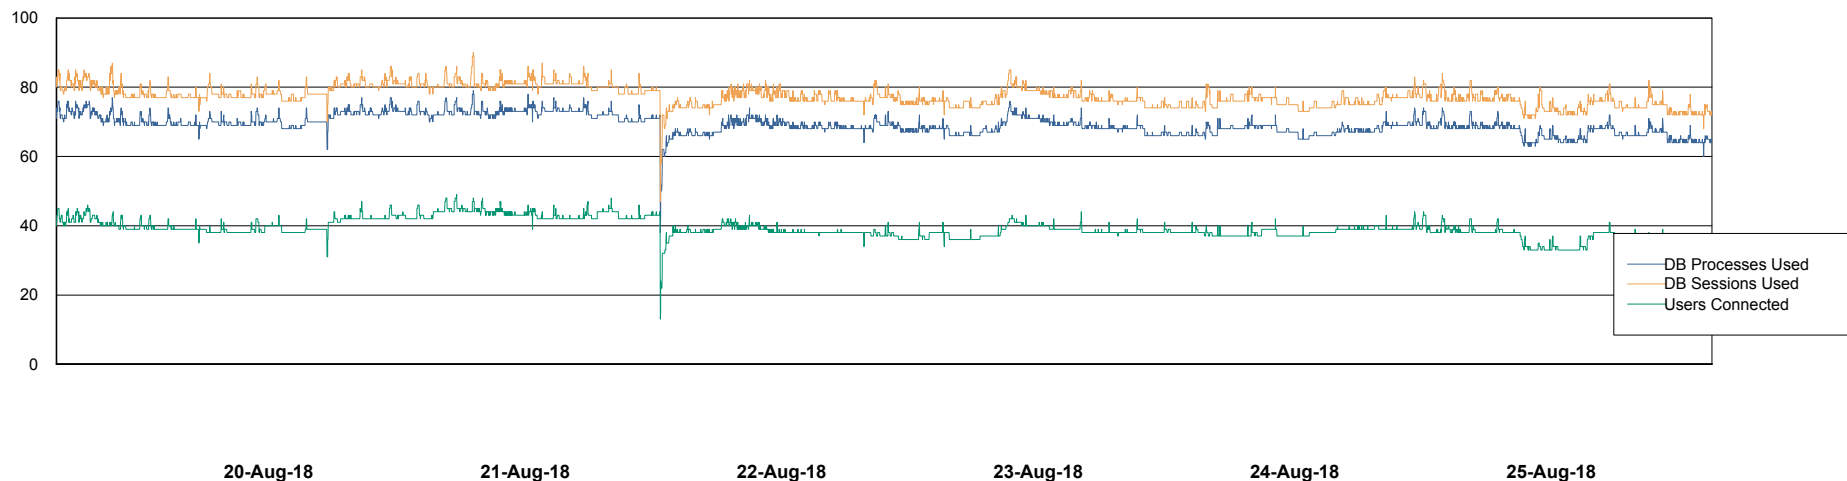

Database Performance RSSDB_Production