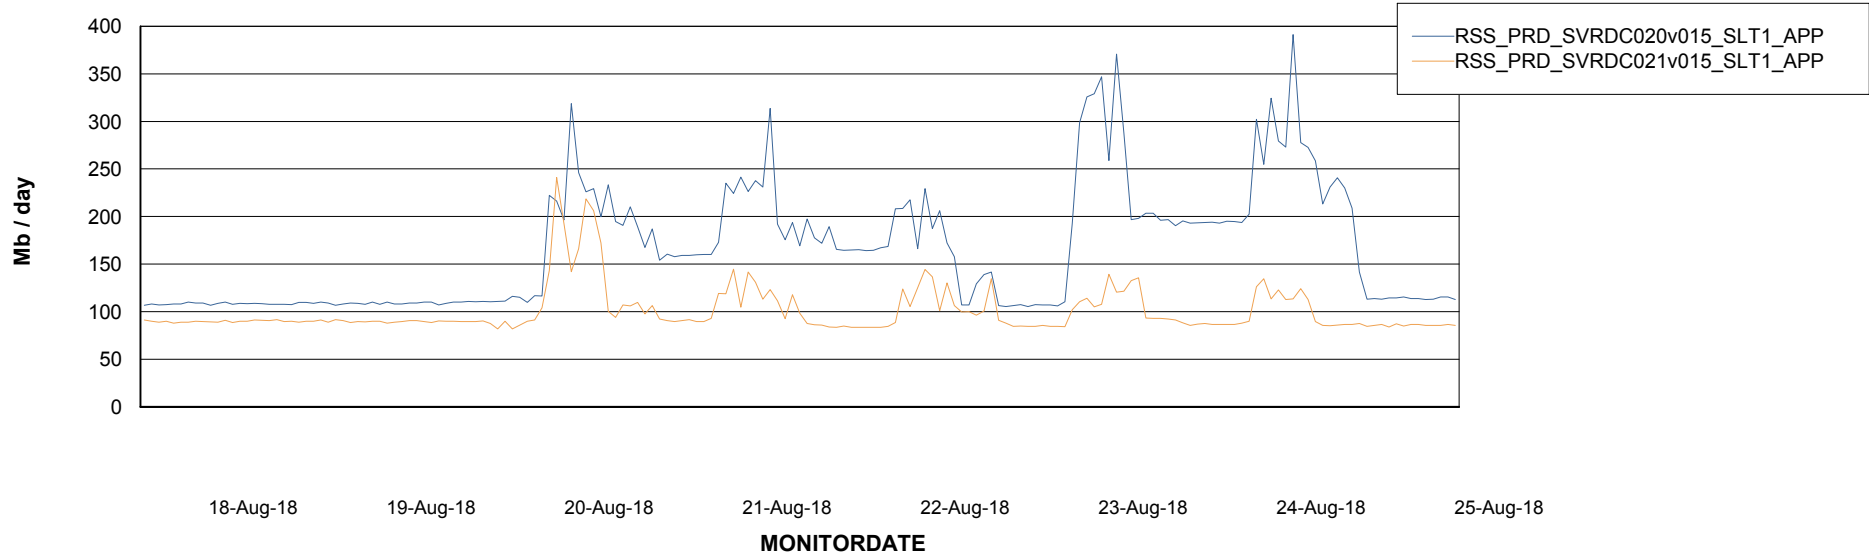

ABSolute Application Server Services

Avg memory used per ABS Server Service