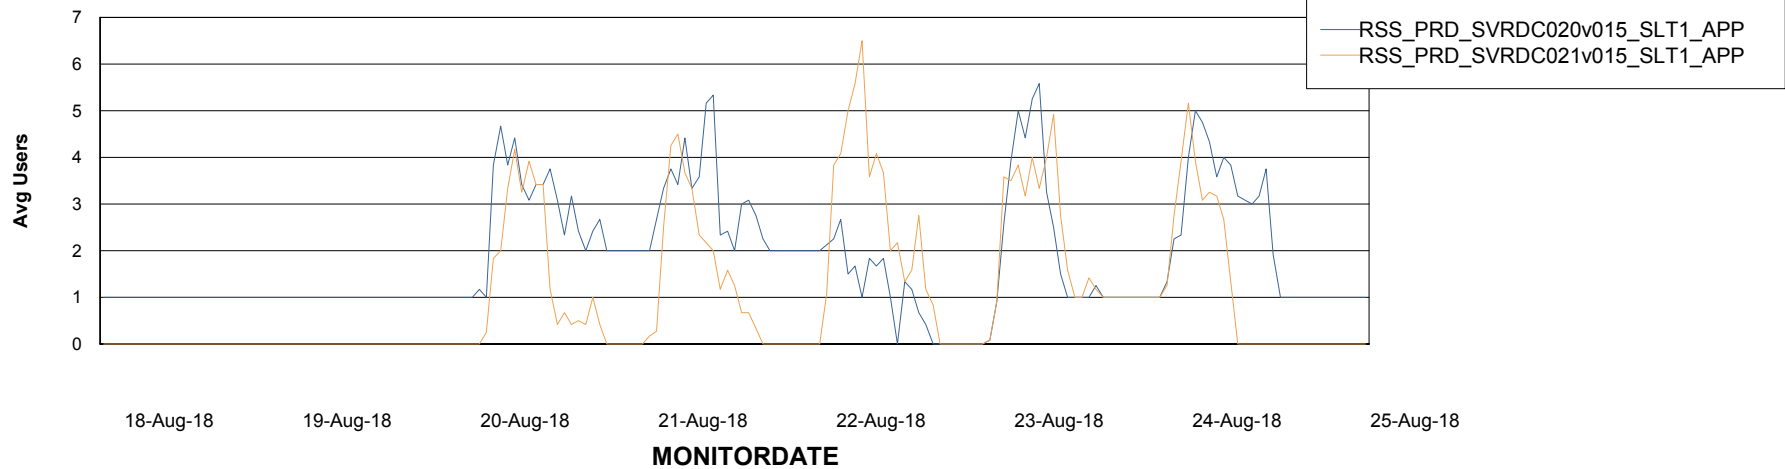

Avg users per day per ABS server