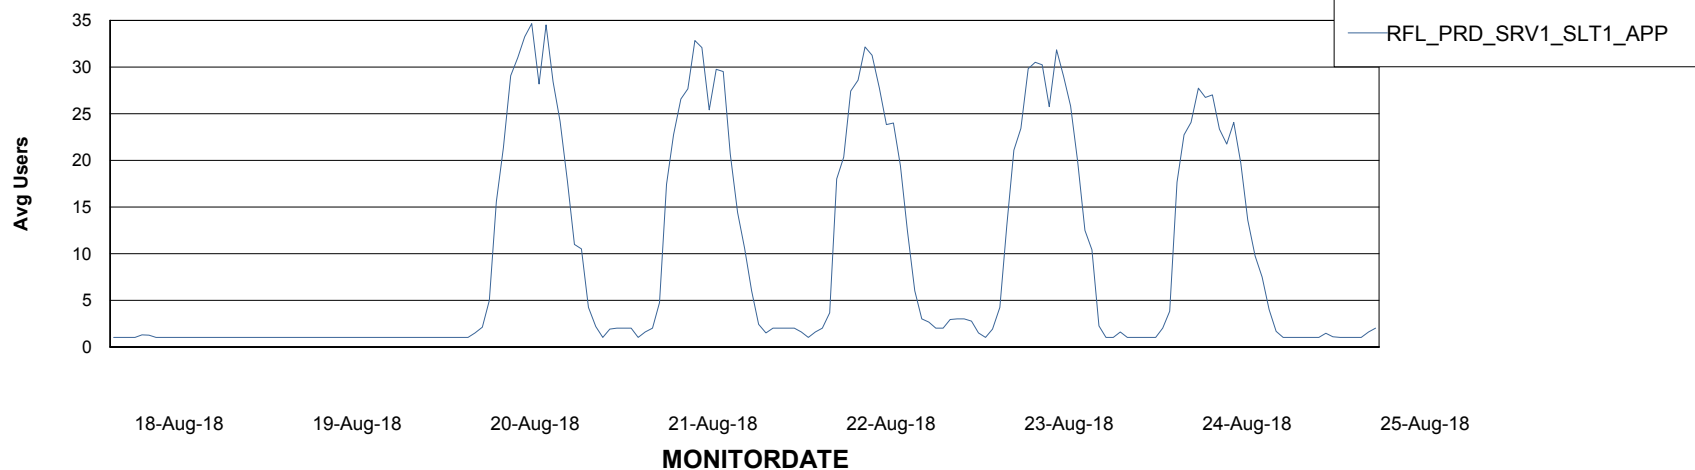

Weekly SLA Customer Report

Customer RFL_Production
Database ID 36

ABSolute Application Server Services

Avg memory used per ABS Server Service

Avg users per day per ABS server

Weekly SLA Customer Report

Customer RFL_Production
Database ID 36