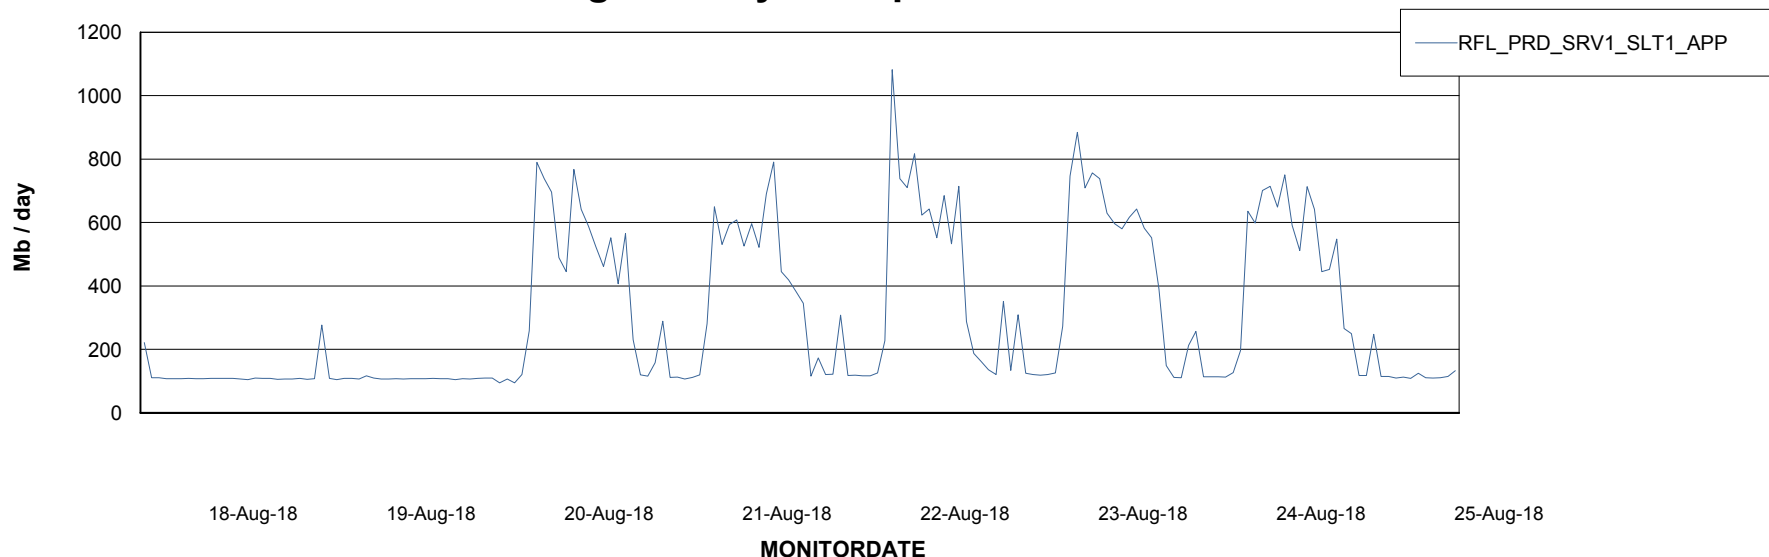

Customer RFL_Production
 Database ID 36

DATABASE SIZE RFLDB_Production

Database growth over last month

Database Tablespace RFLDB_Production

| Date | Tablespace Name | Filesize (Gb) | Usedsize (Gb) | Percentage free |
|-----------|-----------------|---------------|---------------|-----------------|
| 25-Aug-18 | ABSDATA | 52 | 44 | 15 |
| | INDX | 130 | 102 | 22 |
| 24-Aug-18 | ABSDATA | 52 | 44 | 15 |
| | INDX | 130 | 102 | 22 |
| 23-Aug-18 | ABSDATA | 52 | 44 | 15 |
| | INDX | 130 | 102 | 22 |
| 22-Aug-18 | ABSDATA | 52 | 44 | 15 |
| | INDX | 130 | 102 | 22 |
| 21-Aug-18 | ABSDATA | 52 | 44 | 15 |
| | INDX | 130 | 102 | 22 |
| 20-Aug-18 | ABSDATA | 52 | 44 | 15 |
| | INDX | 130 | 102 | 22 |
| 19-Aug-18 | ABSDATA | 52 | 44 | 15 |
| | INDX | 130 | 102 | 22 |

Weekly SLA Customer Report

Customer RFL_Production
Database ID 36

ABSolute Application Server Services

Avg memory used per ABS Server Service

Avg users per day per ABS server

Weekly SLA Customer Report

Customer RFL_Production
Database ID 36