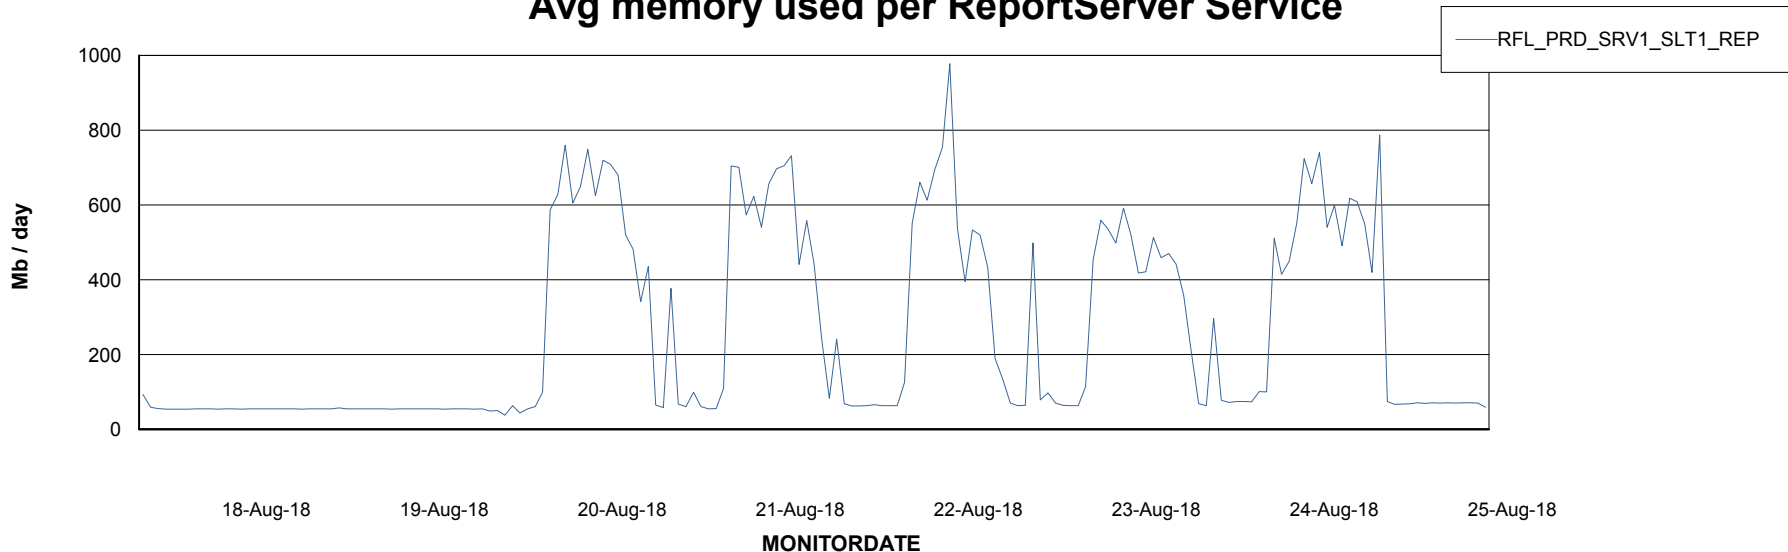

ABSSolute Application ReportServer Services

Avg memory used per ReportServer Service