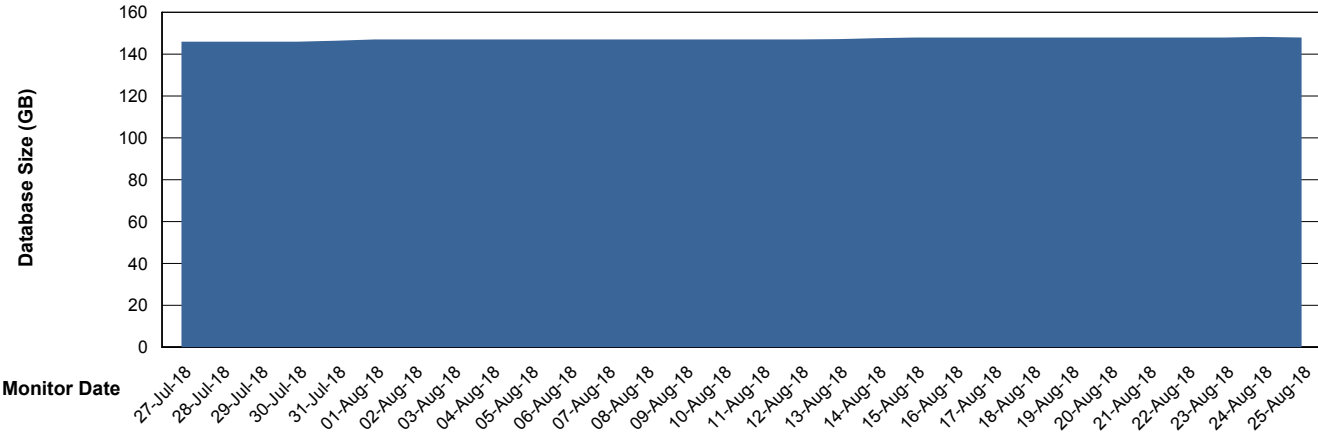

Weekly SLA Customer Report

Customer RFL_Production
Database ID 36

Database Performance RFLDB_Production

Weekly SLA Customer Report

Customer RFL_Production
Database ID 36

Database Performance RFLDB_Standby

Weekly SLA Customer Report

Customer RFL_Production
 Database ID 36

DATABASE SIZE RFLDB_Production

Database growth over last month

Database Tablespace RFLDB_Production

| Date | Tablespace Name | Filesize (Gb) | Usedsize (Gb) | Percentage free |
|-----------|-----------------|---------------|---------------|-----------------|
| 25-Aug-18 | ABSDATA | 52 | 44 | 15 |
| | INDX | 130 | 102 | 22 |
| 24-Aug-18 | ABSDATA | 52 | 44 | 15 |
| | INDX | 130 | 102 | 22 |
| 23-Aug-18 | ABSDATA | 52 | 44 | 15 |
| | INDX | 130 | 102 | 22 |
| 22-Aug-18 | ABSDATA | 52 | 44 | 15 |
| | INDX | 130 | 102 | 22 |
| 21-Aug-18 | ABSDATA | 52 | 44 | 15 |
| | INDX | 130 | 102 | 22 |
| 20-Aug-18 | ABSDATA | 52 | 44 | 15 |
| | INDX | 130 | 102 | 22 |
| 19-Aug-18 | ABSDATA | 52 | 44 | 15 |
| | INDX | 130 | 102 | 22 |