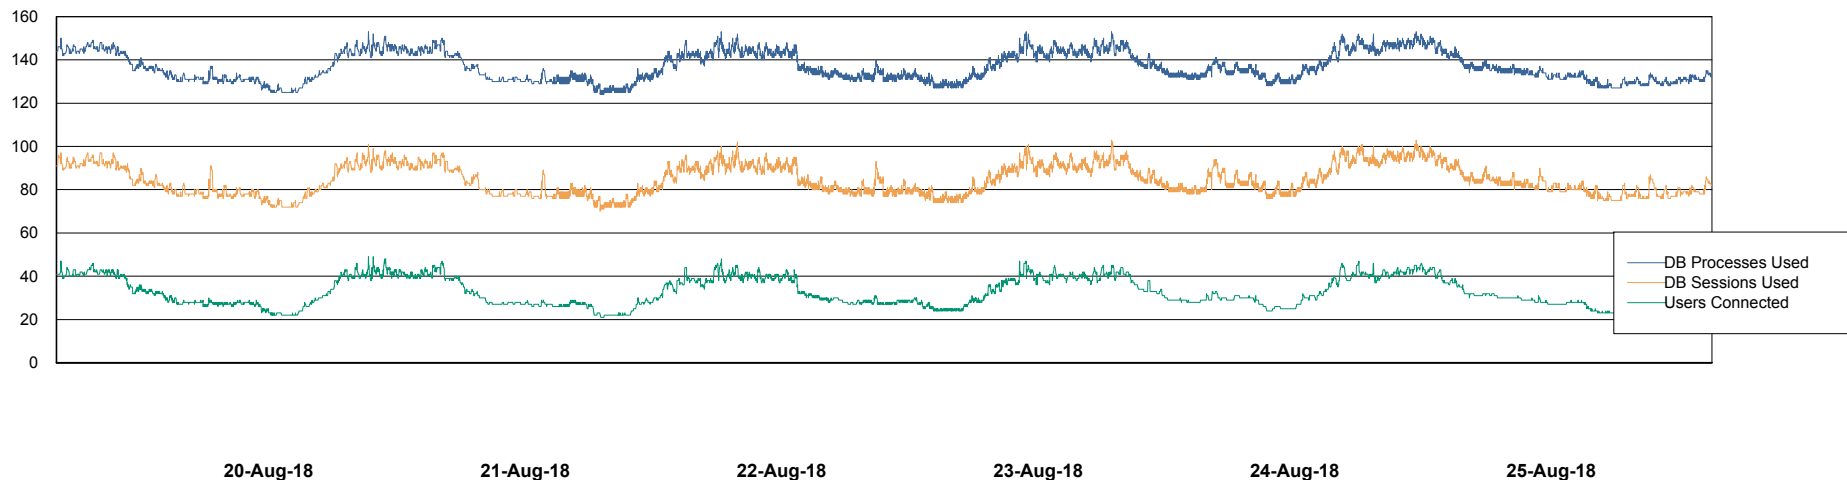

Harddisk Usage RFL_STB

| | Free disk space on c: (%) | Total disk space on c: (Gb) | Free disk space on d: (%) | Total disk space on d: (Gb) | Free disk space on e: (%) | Total disk space on e: (Gb) | Free disk space on f: (%) | Total disk space on f: (Gb) |
|-----------|---------------------------|-----------------------------|---------------------------|-----------------------------|---------------------------|-----------------------------|---------------------------|-----------------------------|
| 25-Aug-18 | 55 | 195 | 83 | 559 | 65 | 559 | 88 | 363 |
| 24-Aug-18 | 55 | 195 | 83 | 559 | 65 | 559 | 87 | 363 |
| 23-Aug-18 | 55 | 195 | 83 | 559 | 65 | 559 | 87 | 363 |
| 22-Aug-18 | 56 | 195 | 83 | 559 | 65 | 559 | 88 | 363 |
| 21-Aug-18 | 58 | 195 | 83 | 559 | 65 | 559 | 90 | 363 |
| 20-Aug-18 | 58 | 195 | 83 | 559 | 65 | 559 | 90 | 363 |
| 19-Aug-18 | 58 | 195 | 83 | 559 | 65 | 559 | 90 | 363 |

Weekly SLA Customer Report

Customer RFL_Production
Database ID 36

Database Performance RFLDB_Production

Weekly SLA Customer Report

Customer RFL_Production
Database ID 36

Database Performance RFLDB_Standby

Weekly SLA Customer Report