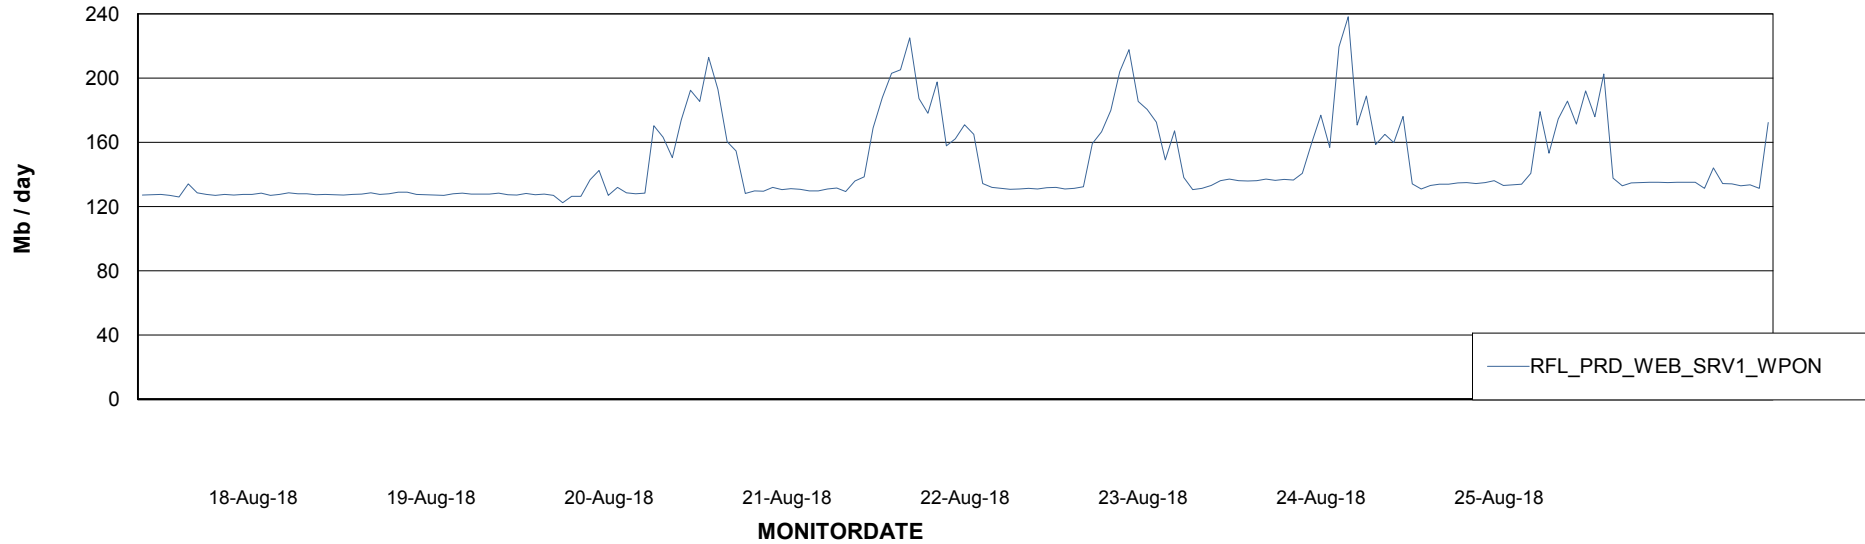

ABSSolute Application ReportServer Services

Avg memory used per ReportServer Service

Weekly SLA Customer Report

Customer RFL_Production
Database ID 36

ABSSolute Web Component Services

Avg memory used per ABS Web component