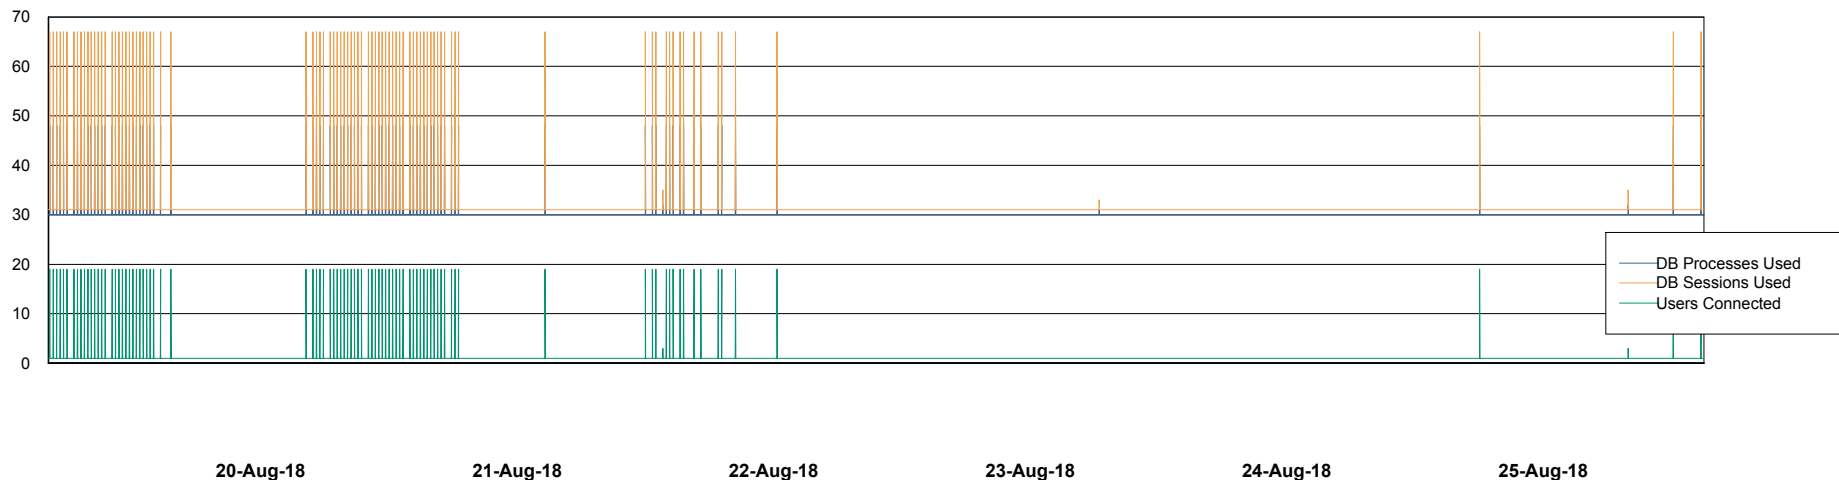

Weekly SLA Customer Report

Customer RFL_Production
Database ID 36

Database Performance RFLDB_Production

Weekly SLA Customer Report

Customer RFL_Production
Database ID 36

Database Performance RFLDB_Standby

Weekly SLA Customer Report