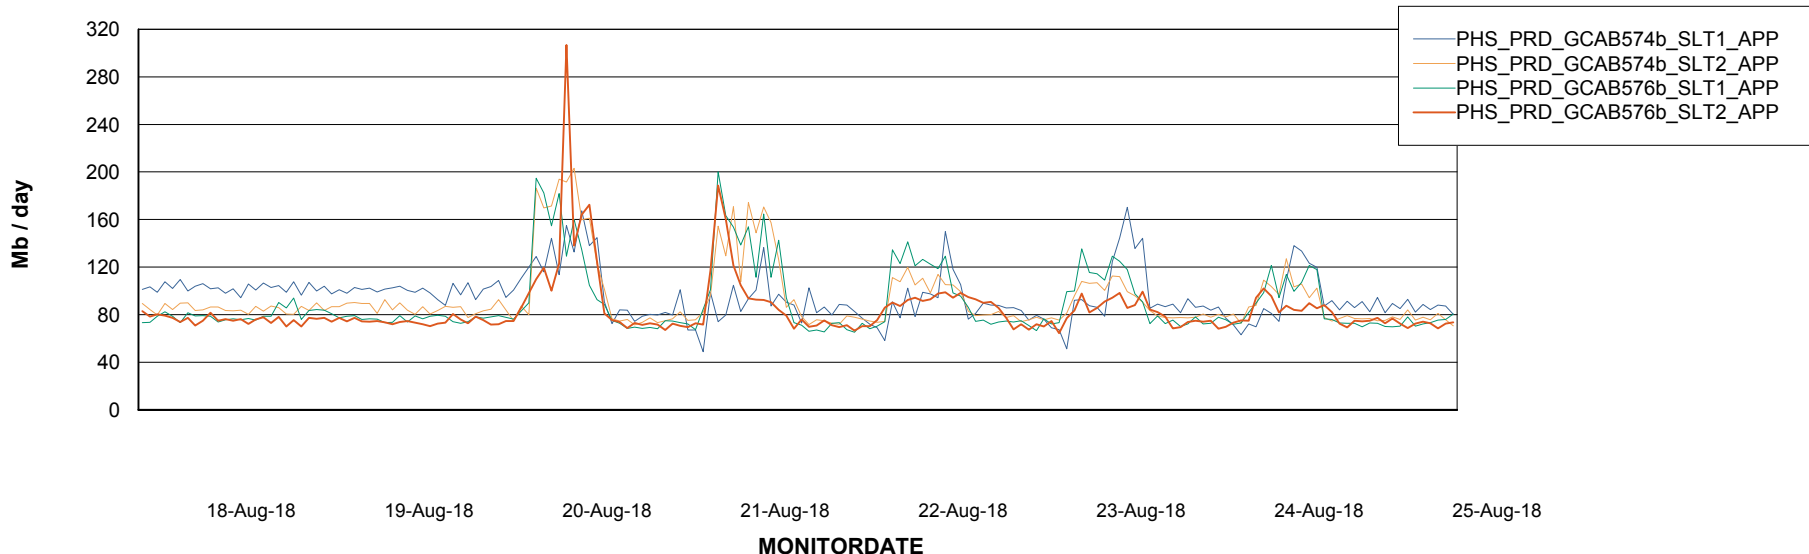

ABSSolute Application Server Services

Avg memory used per ABS Server Service