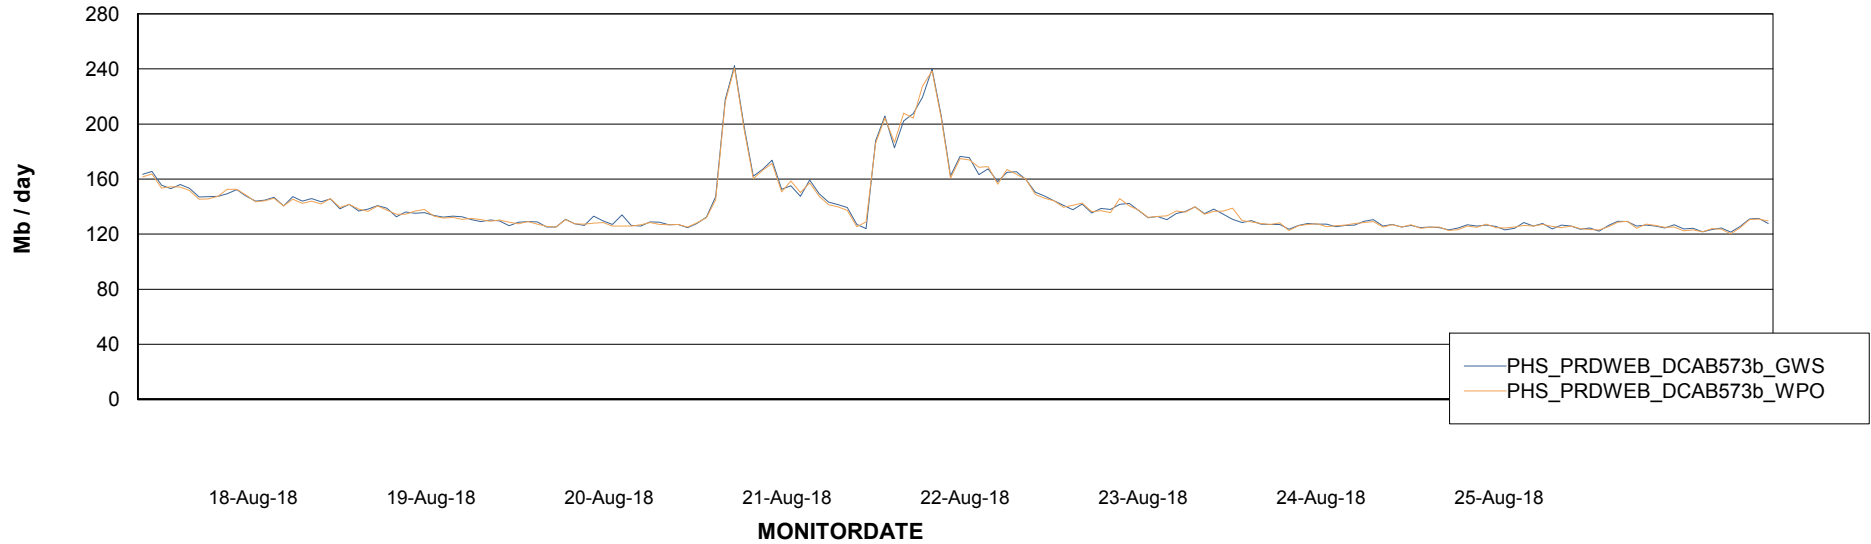

ABSSolute Web Component Services

Avg memory used per ABS Web component