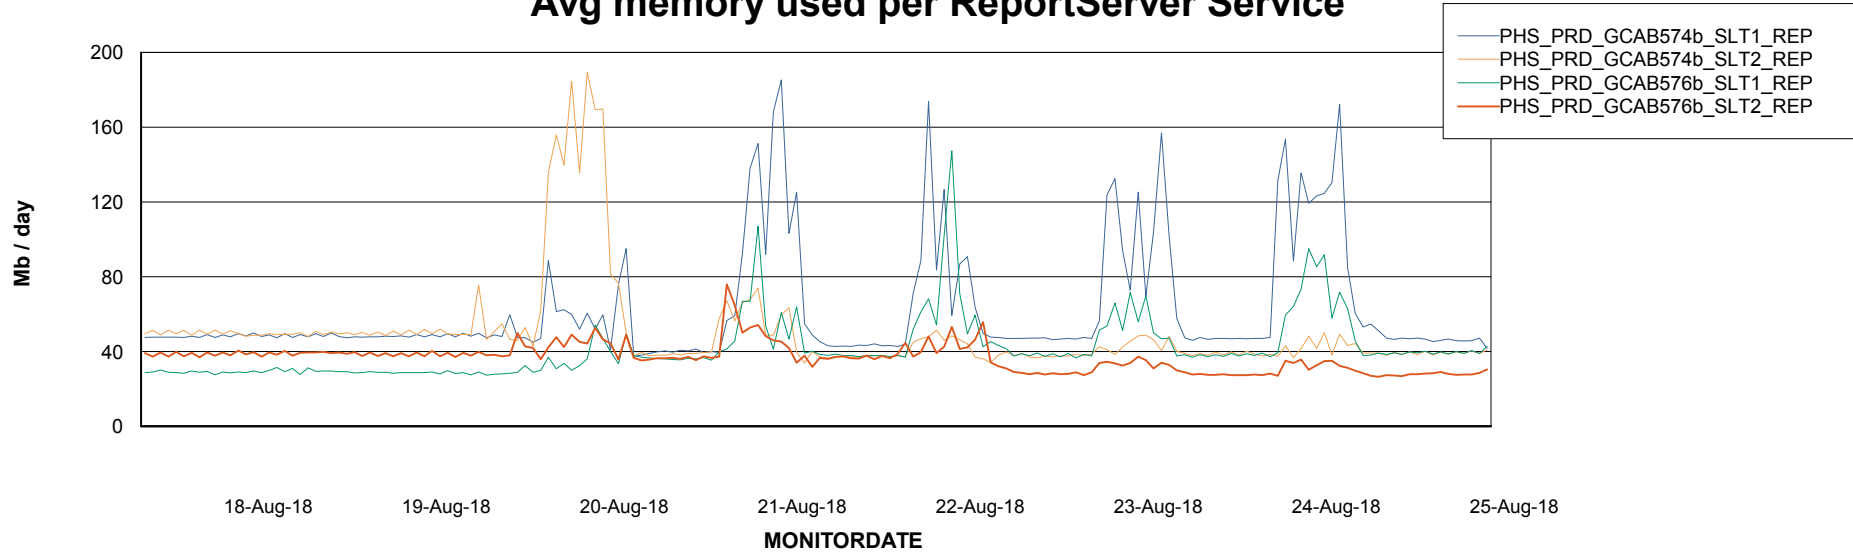

Avg memory used per ABS Server Service

Avg users per day per ABS server

Weekly SLA Customer Report

Customer PHS_Production
Database ID 47

ABSSolute Application ReportServer Services

Avg memory used per ReportServer Service