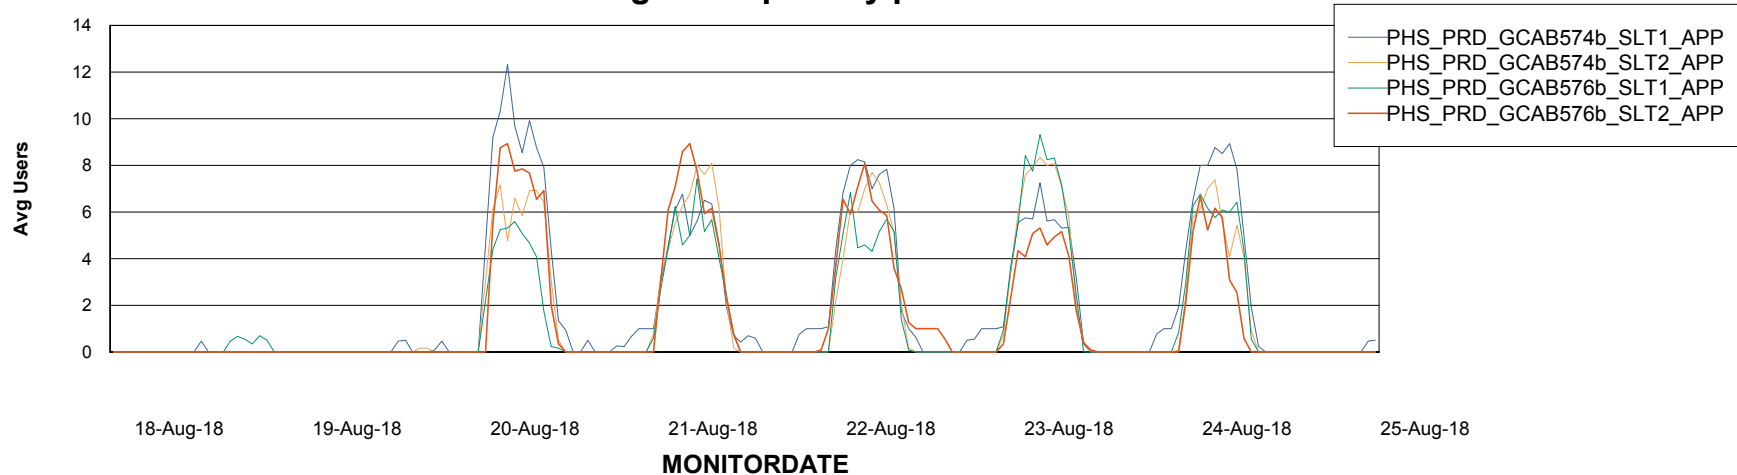

Avg users per day per ABS server