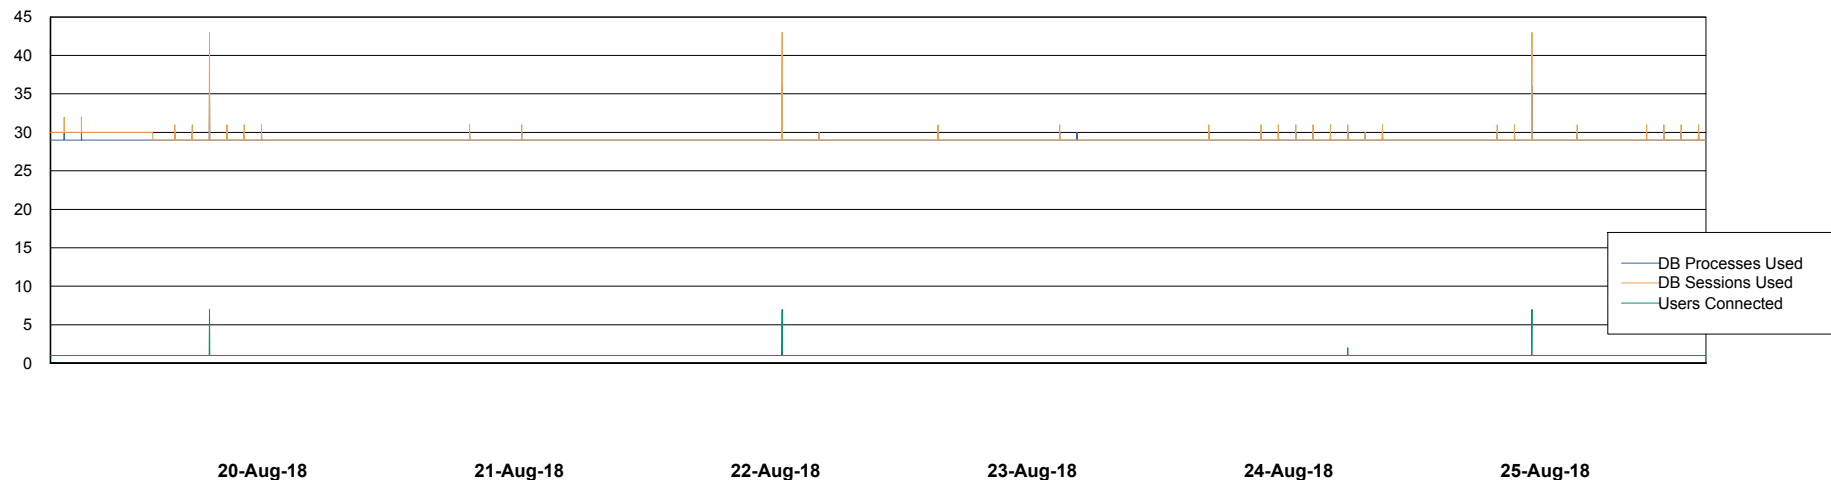

Weekly SLA Customer Report

Customer PHS_Production
Database ID 47

Database Performance PHSDB_Production

Weekly SLA Customer Report

Customer PHS_Production
Database ID 47

Database Performance PHSDB_Standby

Weekly SLA Customer Report