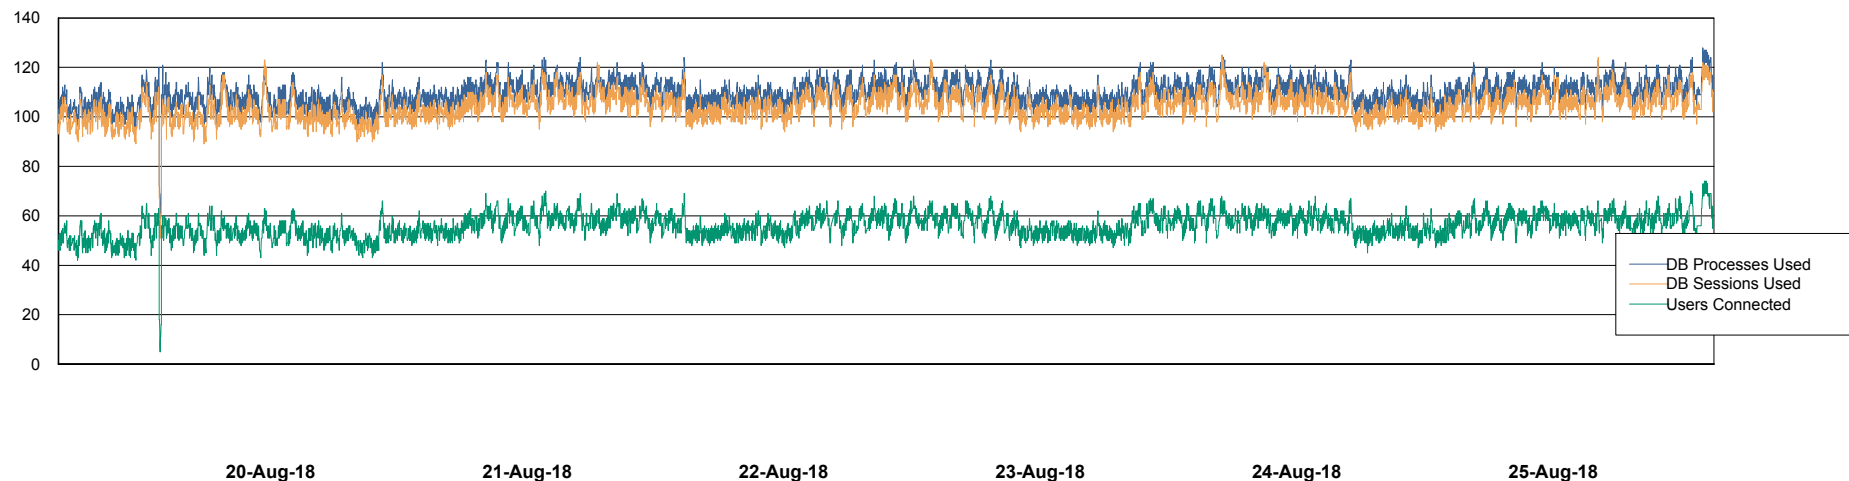

Database Performance PHSDB_Production