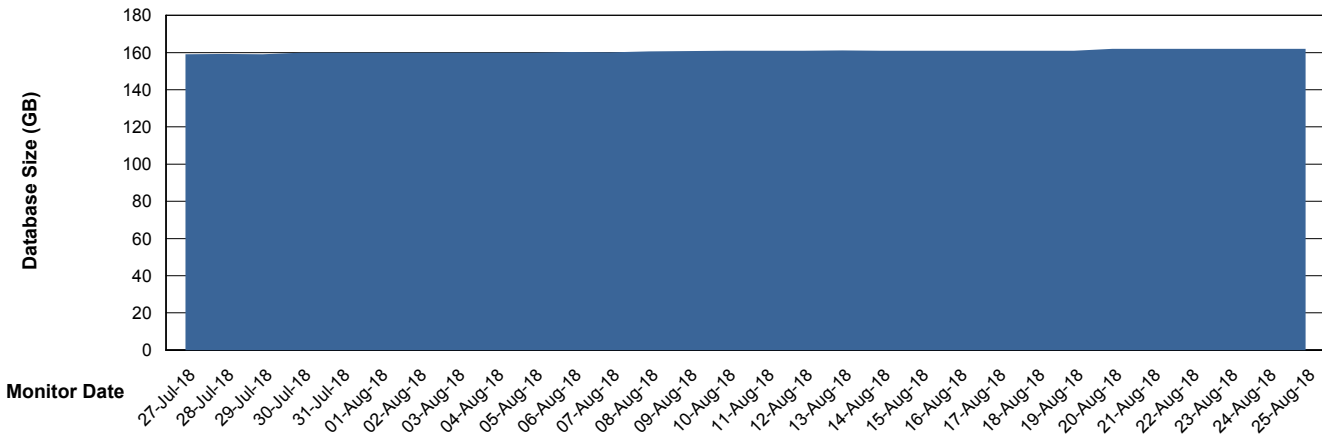

Database growth over last month

Database Tablespace PHSDB_Production

Date	Tablespace Name	Filesize (Gb)	Usedsize (Gb)	Percentage free
25-Aug-18	ABSDATA	181	153	15
	INDX	8	5	38
24-Aug-18	ABSDATA	181	153	15
	INDX	8	5	38
23-Aug-18	ABSDATA	181	153	15
	INDX	8	5	38
22-Aug-18	ABSDATA	181	153	15
	INDX	8	5	38
21-Aug-18	ABSDATA	181	153	15
	INDX	8	5	38
20-Aug-18	ABSDATA	181	153	15
	INDX	8	5	38
19-Aug-18	ABSDATA	175	153	13
	INDX	7	5	29