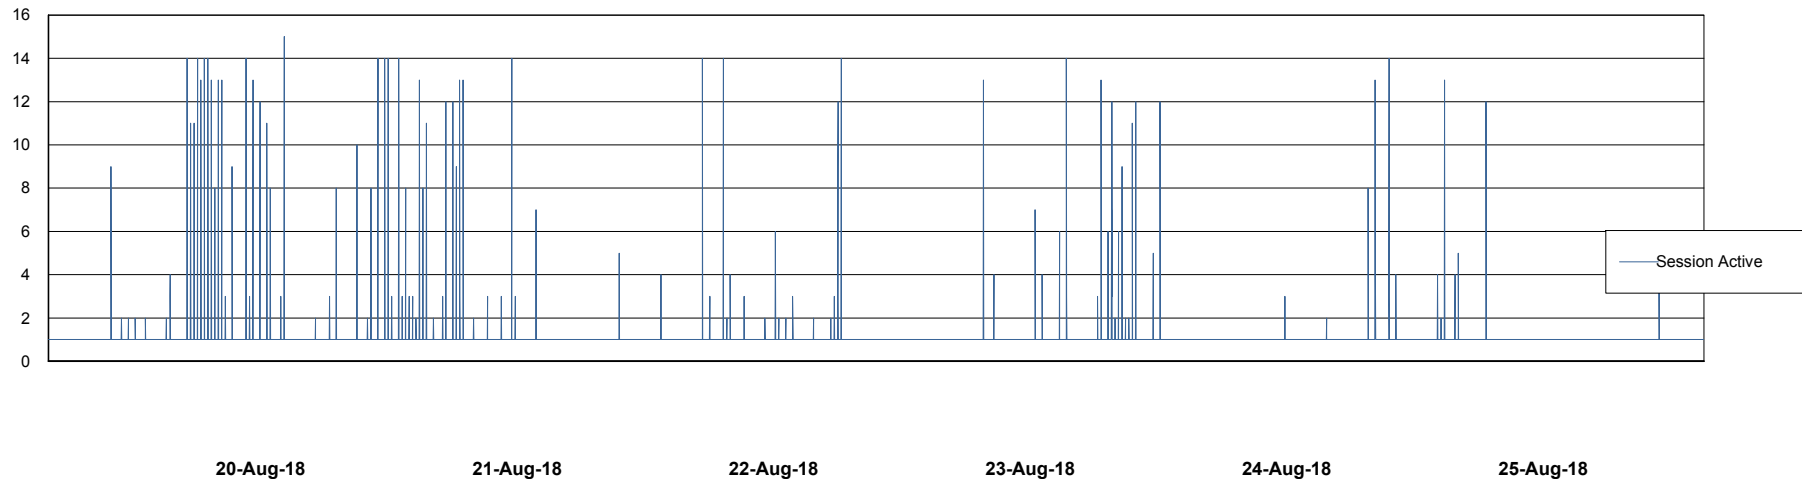

Weekly SLA Customer Report

Customer PCO Production
Database ID 44

Database Performance PCODB_Production

Weekly SLA Customer Report

Customer PCO Production
Database ID 44

Database Performance PCODB_Standby

Weekly SLA Customer Report