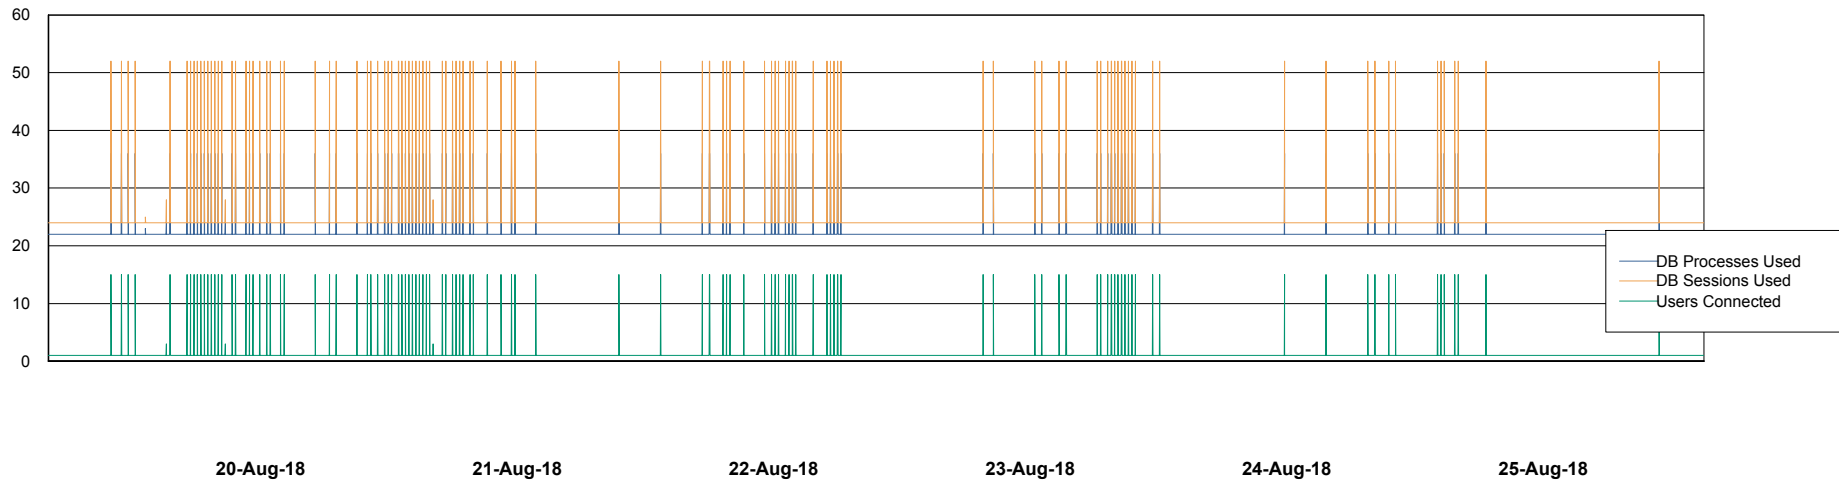

Weekly SLA Customer Report

Customer PCO Production
Database ID 44

Database Performance PCODB_Production

Weekly SLA Customer Report

Customer PCO Production
Database ID 44

Database Performance PCODB_Standby

Weekly SLA Customer Report