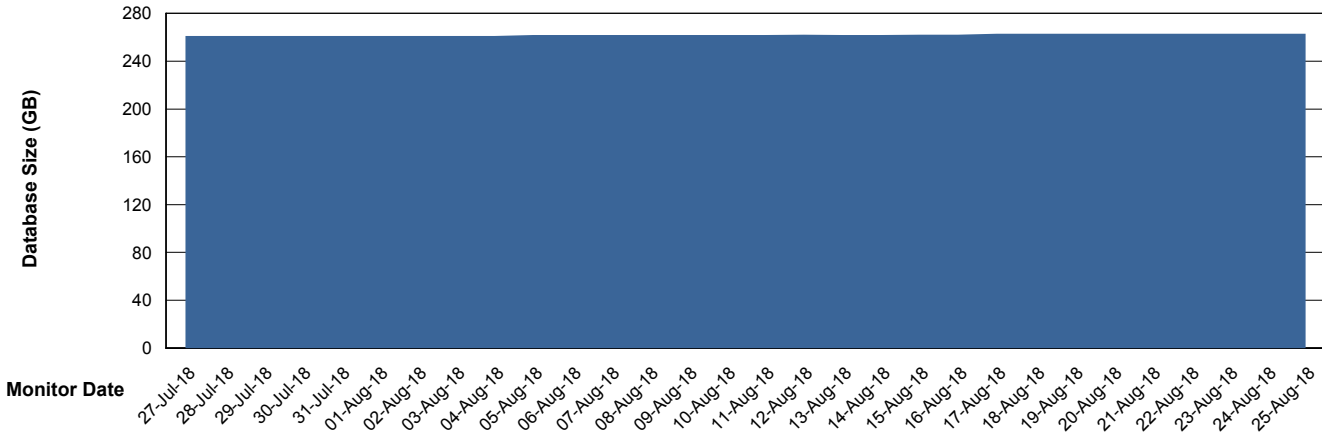

Database growth over last month

Database Tablespace PCODB_Production

Date	Tablespace Name	Filesize (Gb)	Usedsize (Gb)	Percentage free
25-Aug-18	ABSDATA	103	88	15
	INDX	202	173	14
24-Aug-18	ABSDATA	103	88	15
	INDX	202	173	14
23-Aug-18	ABSDATA	103	88	15
	INDX	202	173	14
22-Aug-18	ABSDATA	103	88	15
	INDX	202	173	14
21-Aug-18	ABSDATA	103	88	15
	INDX	202	173	14
20-Aug-18	ABSDATA	103	88	15
	INDX	202	173	14
19-Aug-18	ABSDATA	103	88	15
	INDX	202	173	14