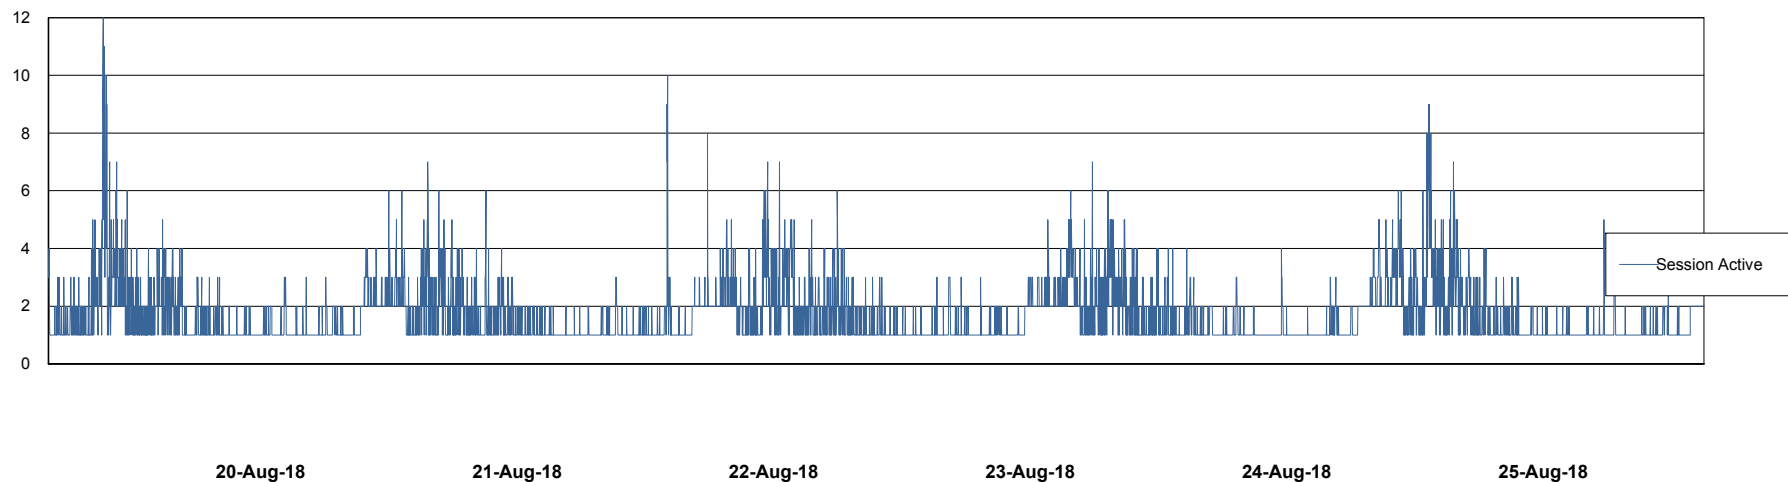

Database Performance PCODB_Production