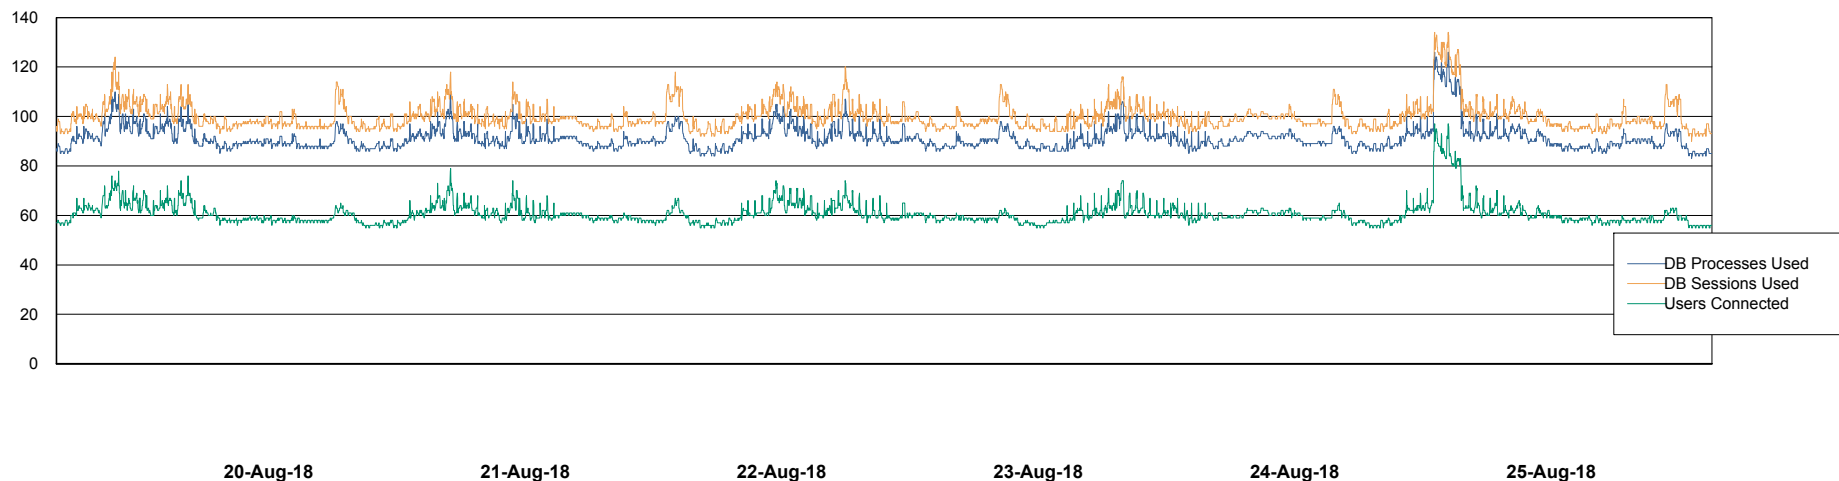

Harddisk Usage PCO_PRD_ORACLE2

	Free disk space on c: (%)	Total disk space on c: (Gb)	Free disk space on d: (%)	Total disk space on d: (Gb)
25-Aug-18	75	279	19	838
24-Aug-18	75	279	19	838
23-Aug-18	75	279	19	838
22-Aug-18	75	279	20	838
21-Aug-18	75	279	20	838
20-Aug-18	75	279	21	838
19-Aug-18	75	279	21	838

Weekly SLA Customer Report

Customer PCO Production
Database ID 44

Database Performance PCODB_Production

Weekly SLA Customer Report

Customer PCO Production
Database ID 44

Database Performance PCODB_Standby

Weekly SLA Customer Report