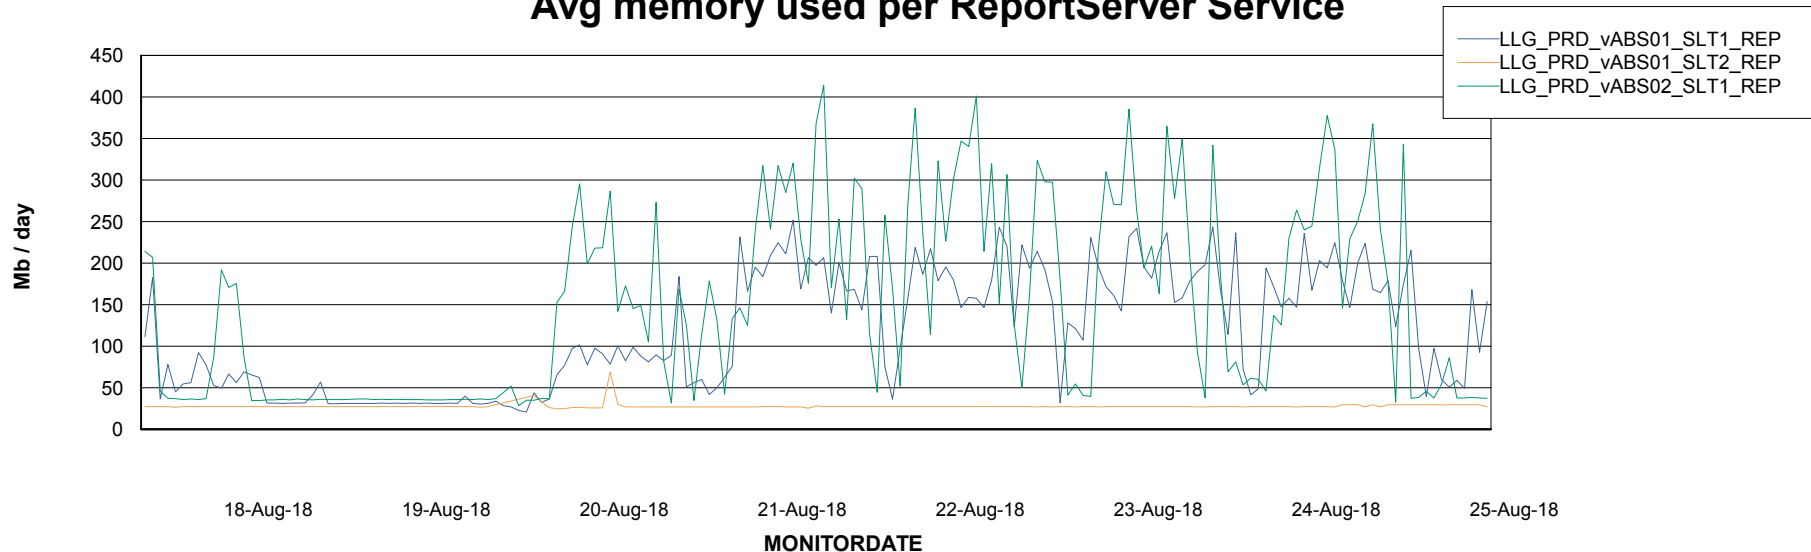

ABSSolute Application ReportServer Services

Avg memory used per ReportServer Service