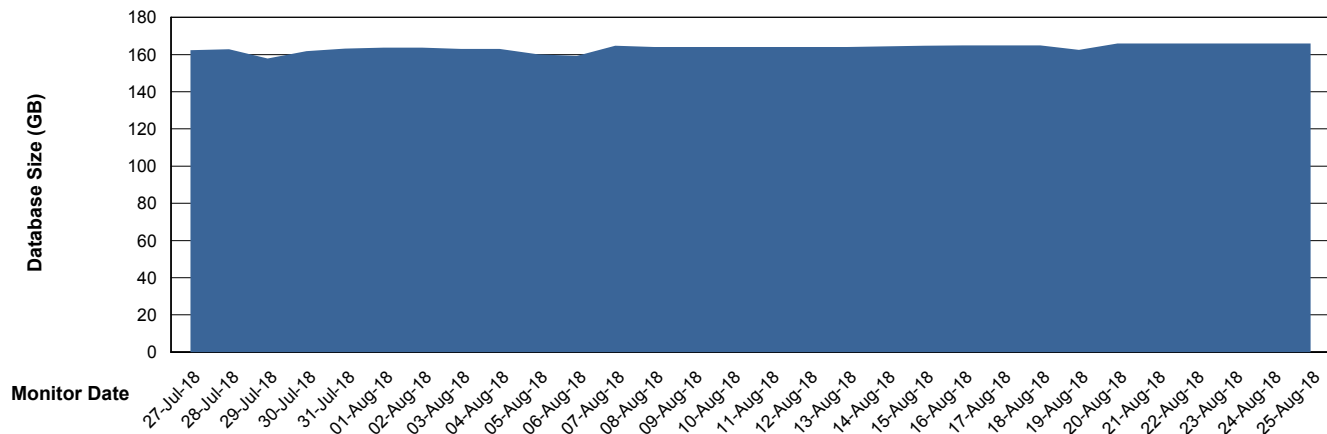

Customer LLG_Production
Database ID 53

Database Performance LLGDBBI_Production

Weekly SLA Customer Report

Customer LLG_Production
Database ID 53

DATABASE SIZE LLGDB_Production

Database growth over last month