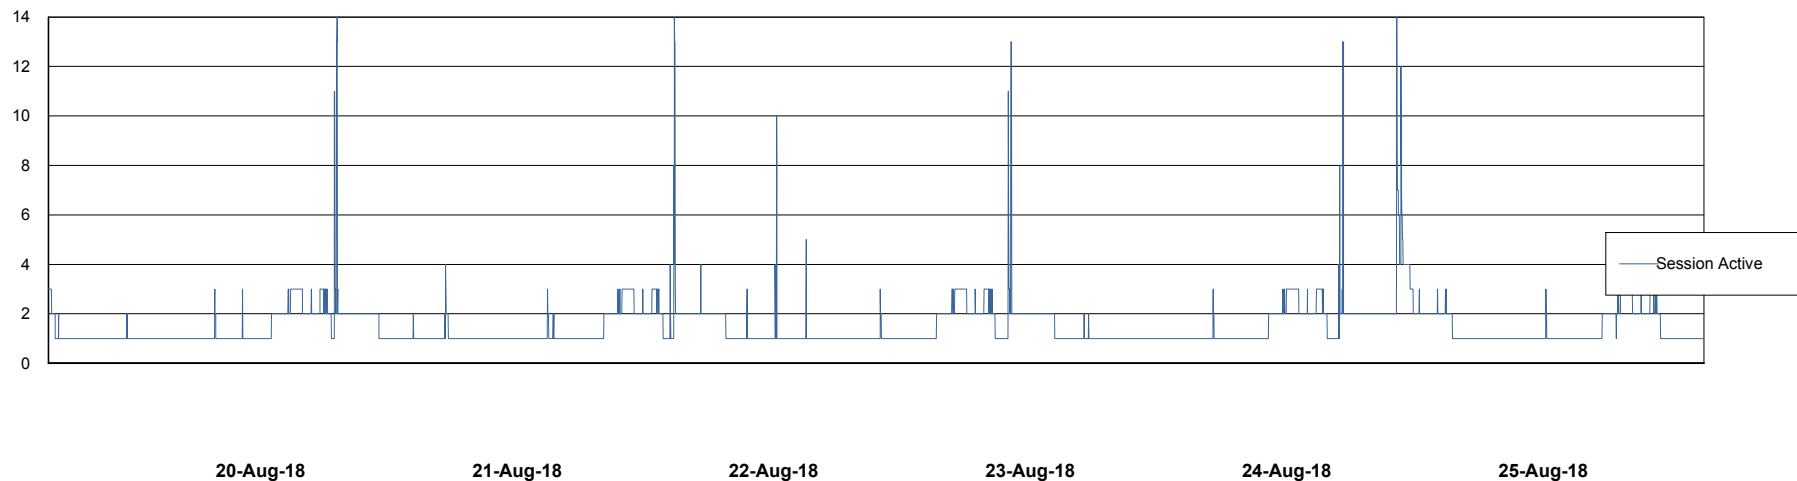

Database Performance LLGDBBI_Production