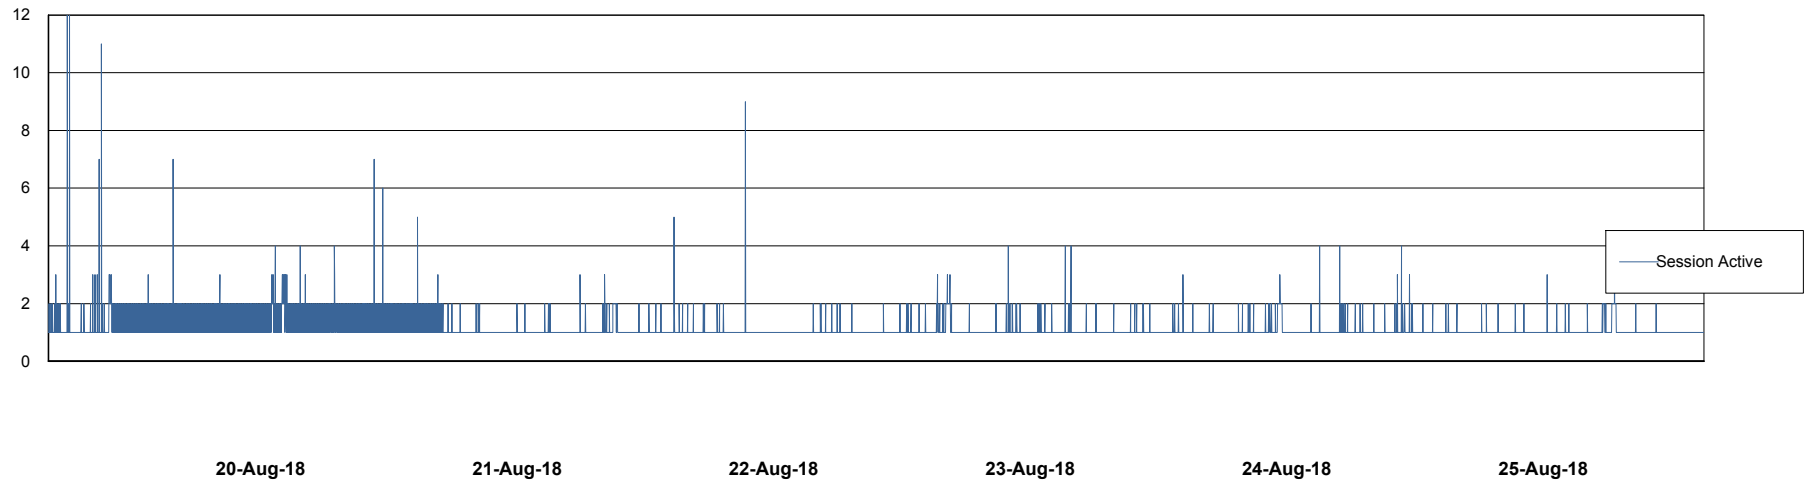

Weekly SLA Customer Report

Customer LLG_Production
Database ID 53

Database Performance LLGDB_Production

Weekly SLA Customer Report

Customer LLG_Production
Database ID 53

Database Performance LLGDB_Standby

Weekly SLA Customer Report