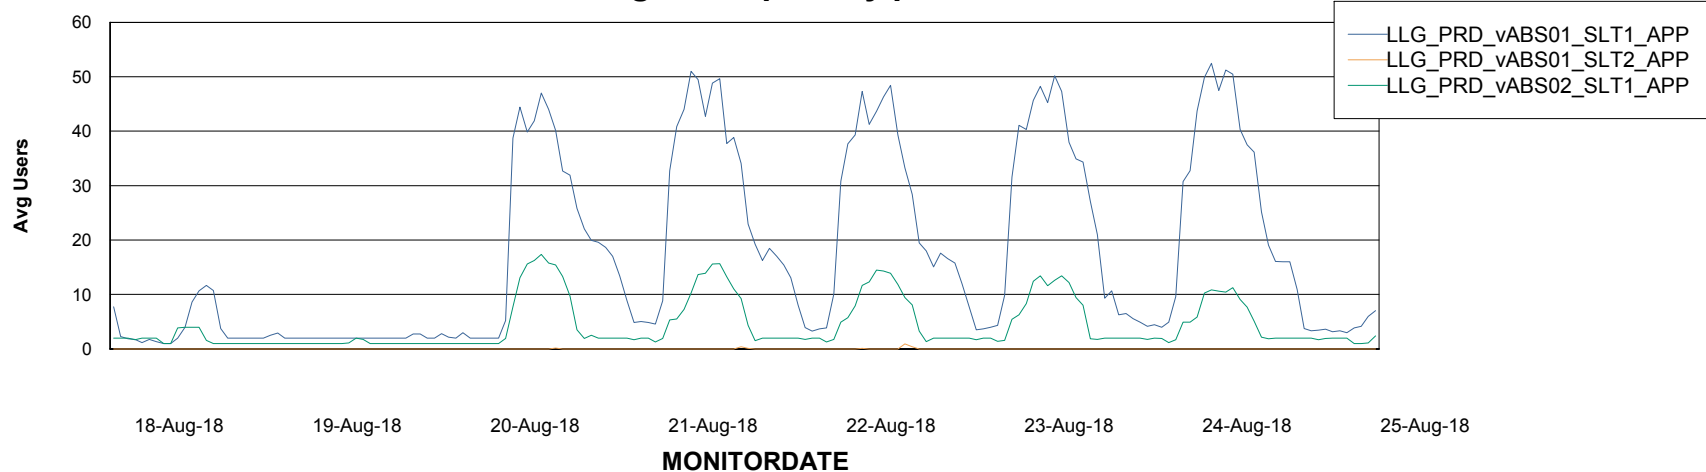

Weekly SLA Customer Report

Customer LLG_Production
Database ID 53

ABSolute Application Server Services

Avg memory used per ABS Server Service

Avg users per day per ABS server

Weekly SLA Customer Report

Customer LLG_Production
Database ID 53