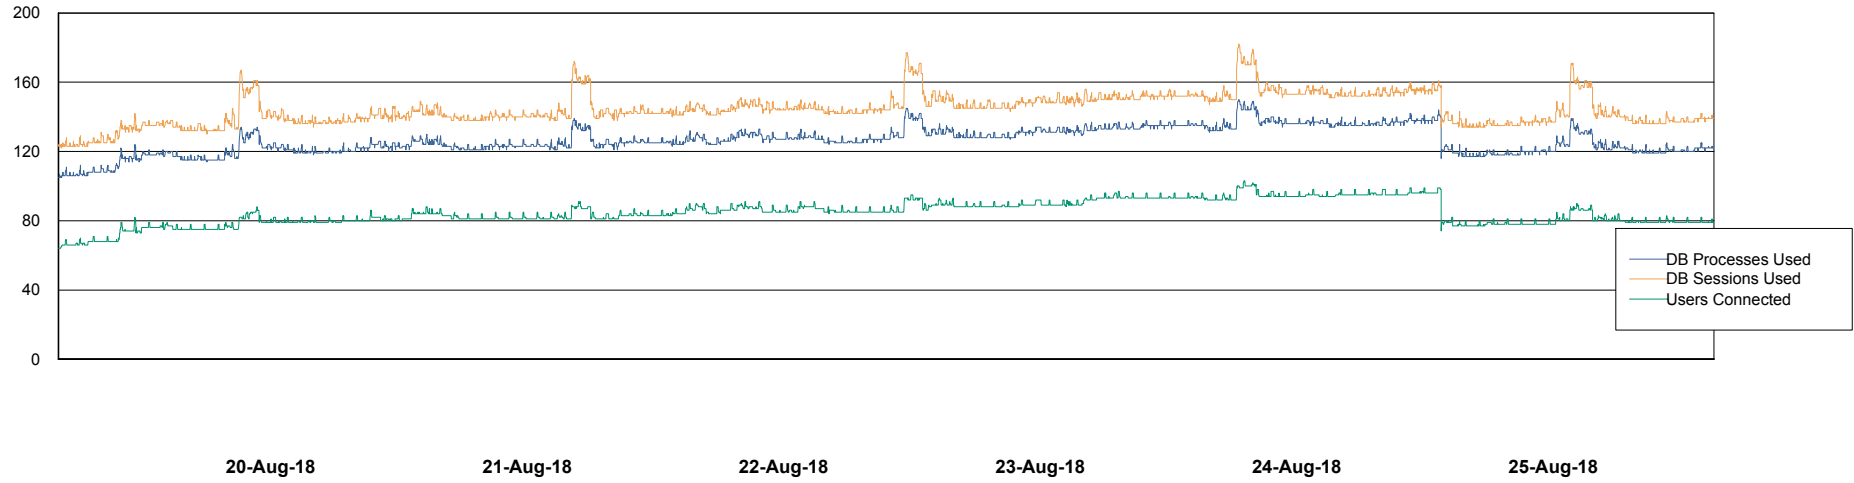

Database Performance LLGDB_Production