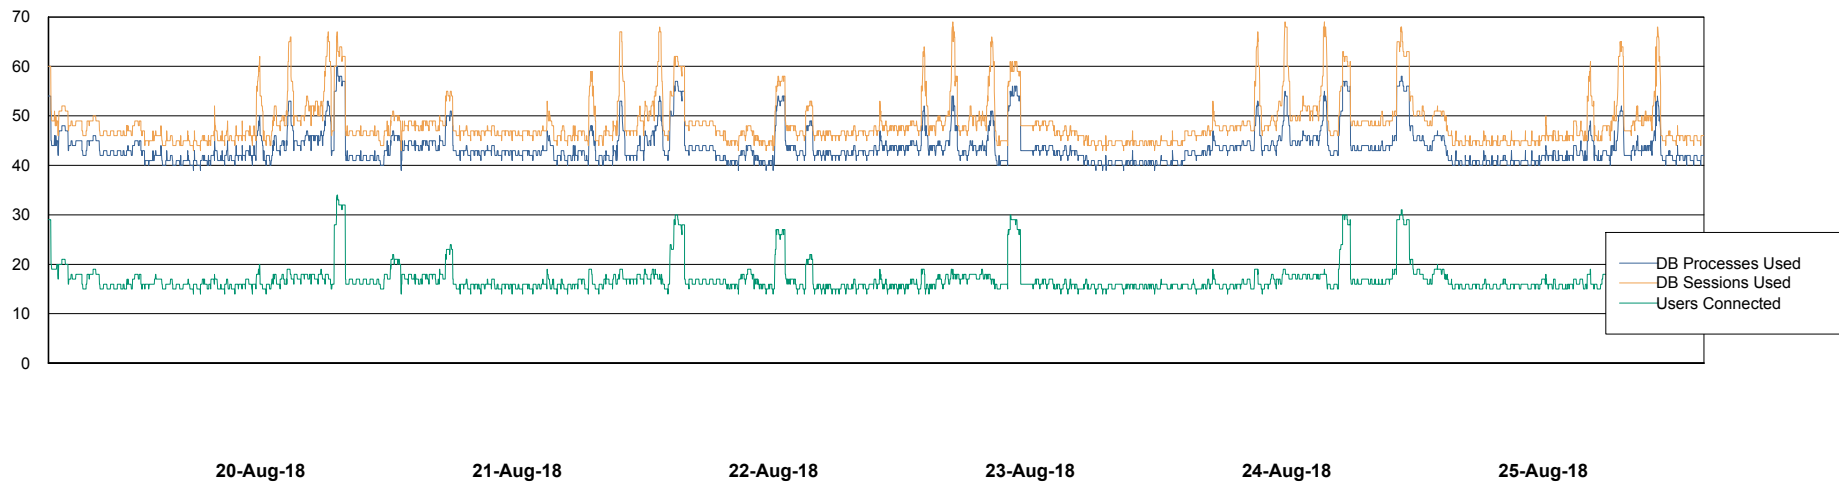

Database Performance LLGDBBI_Production