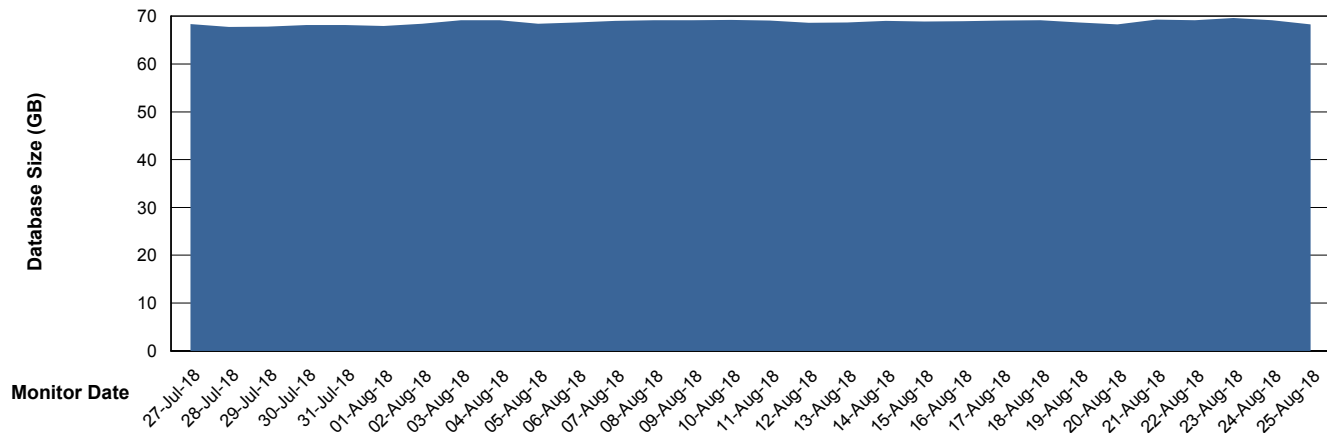

DATABASE SIZE LLGDBBI_Production

Database growth over last month