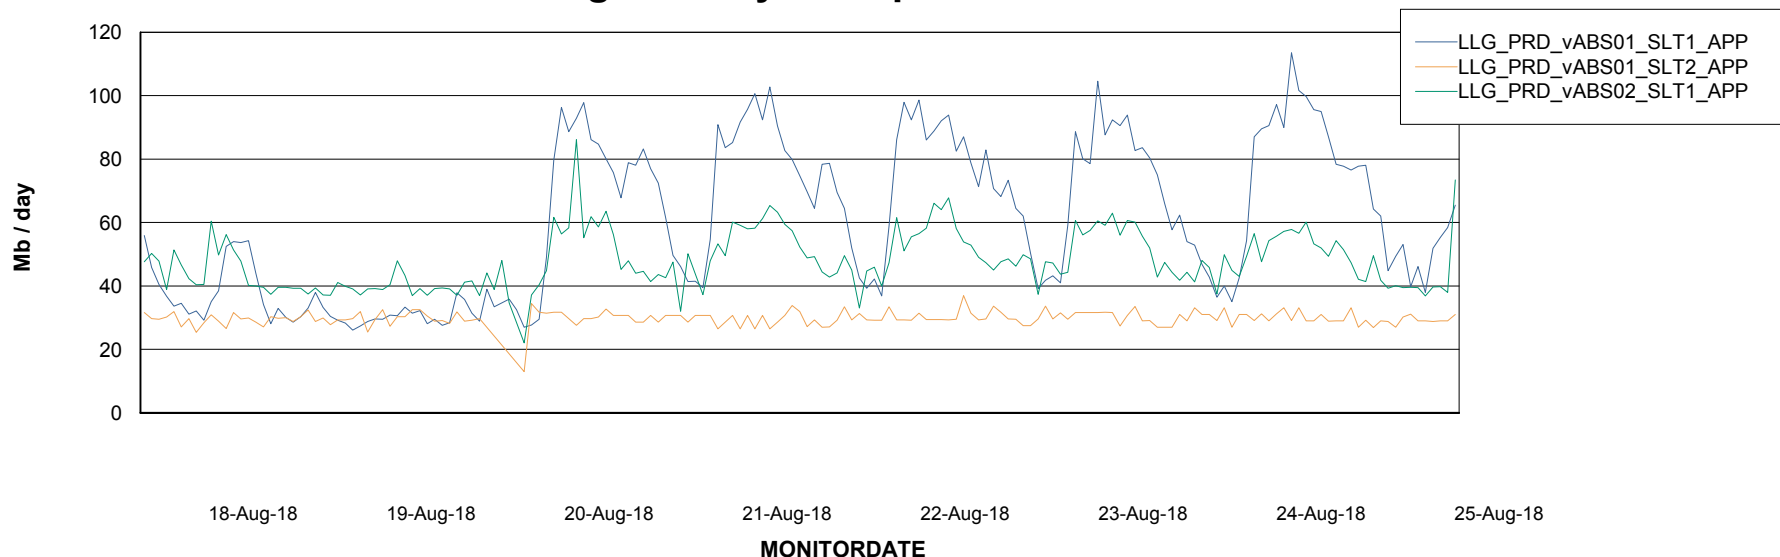

ABSolute Application Server Services

Avg memory used per ABS Server Service