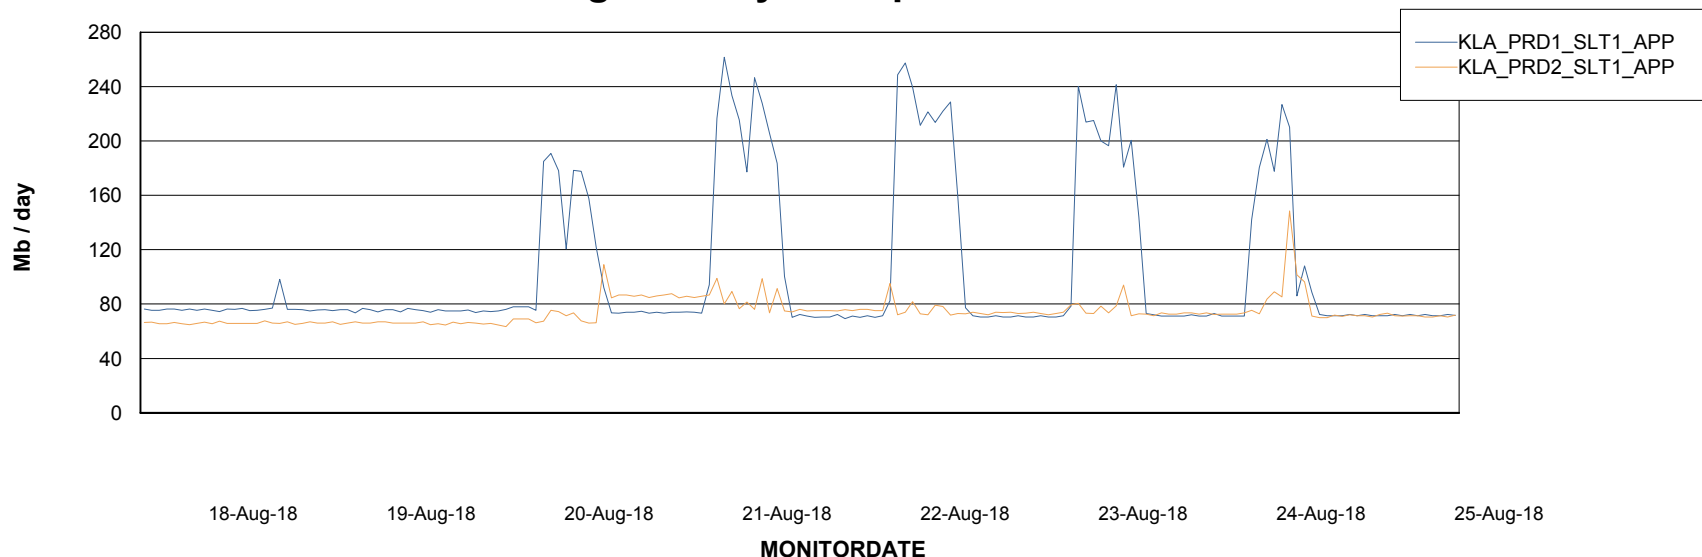

ABSolute Application Server Services

Avg memory used per ABS Server Service