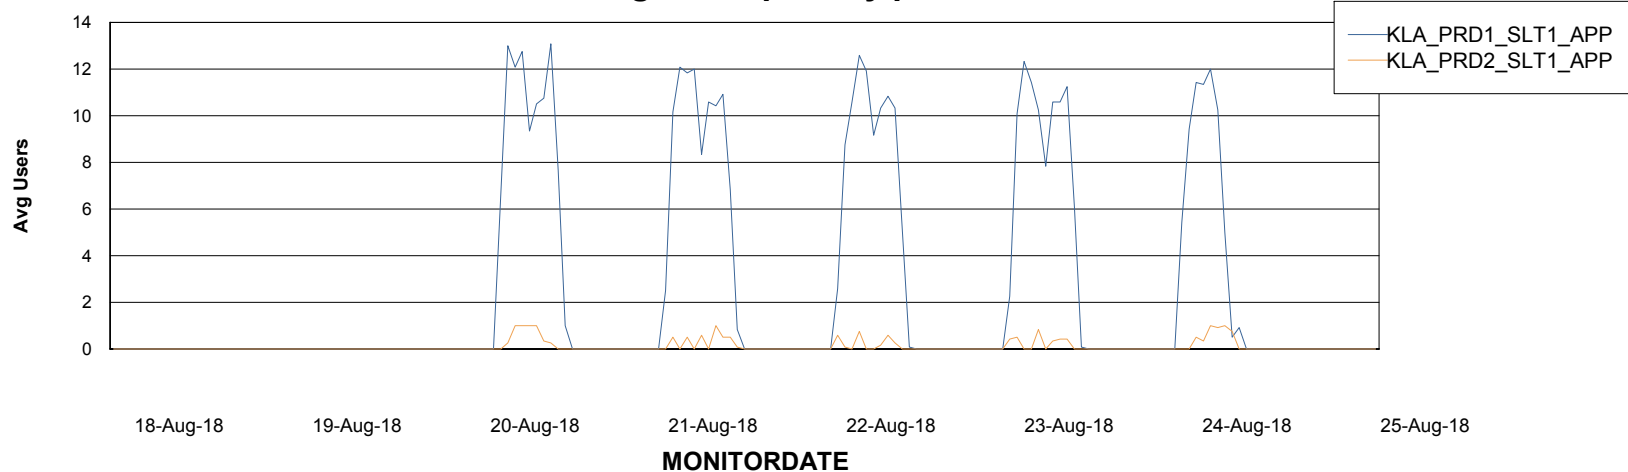

Weekly SLA Customer Report

Customer KLA_Production
Database ID 65

ABSolute Application Server Services

Avg memory used per ABS Server Service

Avg users per day per ABS server

Weekly SLA Customer Report

Customer KLA_Production
Database ID 65