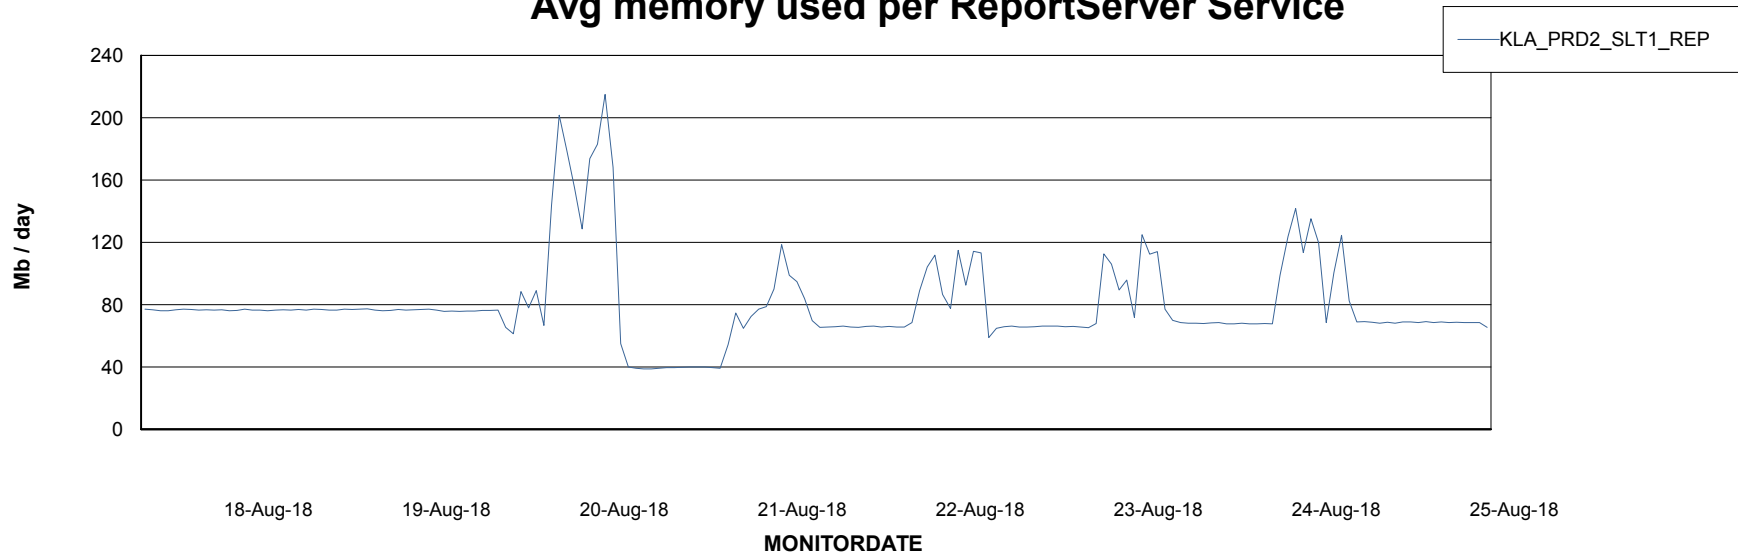

ABSSolute Application ReportServer Services

Avg memory used per ReportServer Service