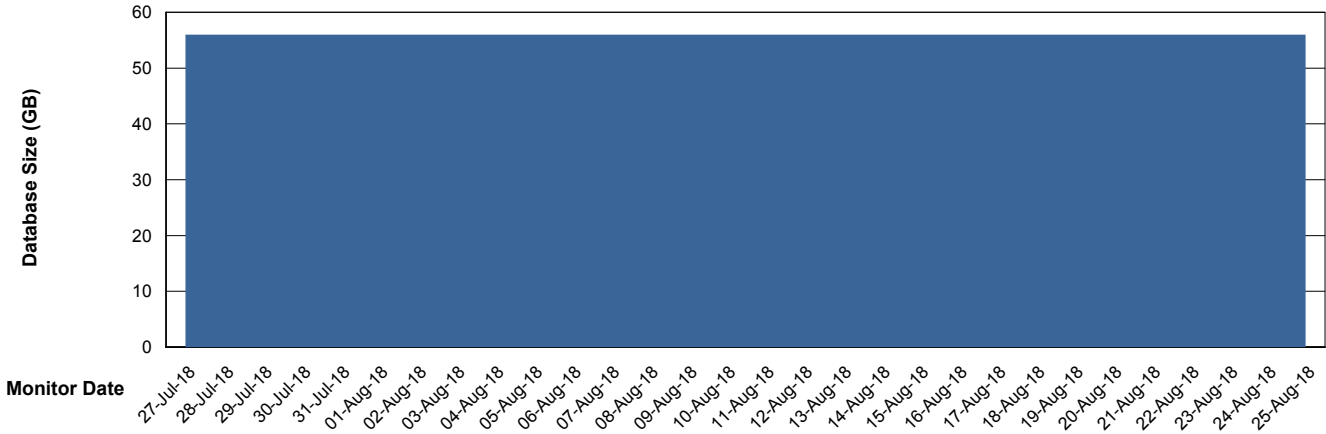

Weekly SLA Customer Report

Customer KLA_Production
Database ID 65

Database Performance KLADB_Production

Weekly SLA Customer Report

Customer KLA_Production
Database ID 65

Database Performance KLADB_Standby

Weekly SLA Customer Report

Customer KLA_Production
 Database ID 65

DATABASE SIZE KLADB_Production

Database growth over last month

Database Tablespace KLADB_Production

Date	Tablespace Name	Filesize (Gb)	Usedsize (Gb)	Percentage free
25-Aug-18	ABSDATA	35	27	23
	INDX	35	26	26
24-Aug-18	ABSDATA	35	27	23
	INDX	35	26	26
23-Aug-18	ABSDATA	35	27	23
	INDX	35	26	26
22-Aug-18	ABSDATA	35	27	23
	INDX	35	26	26
21-Aug-18	ABSDATA	35	27	23
	INDX	35	26	26
20-Aug-18	ABSDATA	35	27	23
	INDX	35	26	26
19-Aug-18	ABSDATA	35	27	23
	INDX	35	26	26