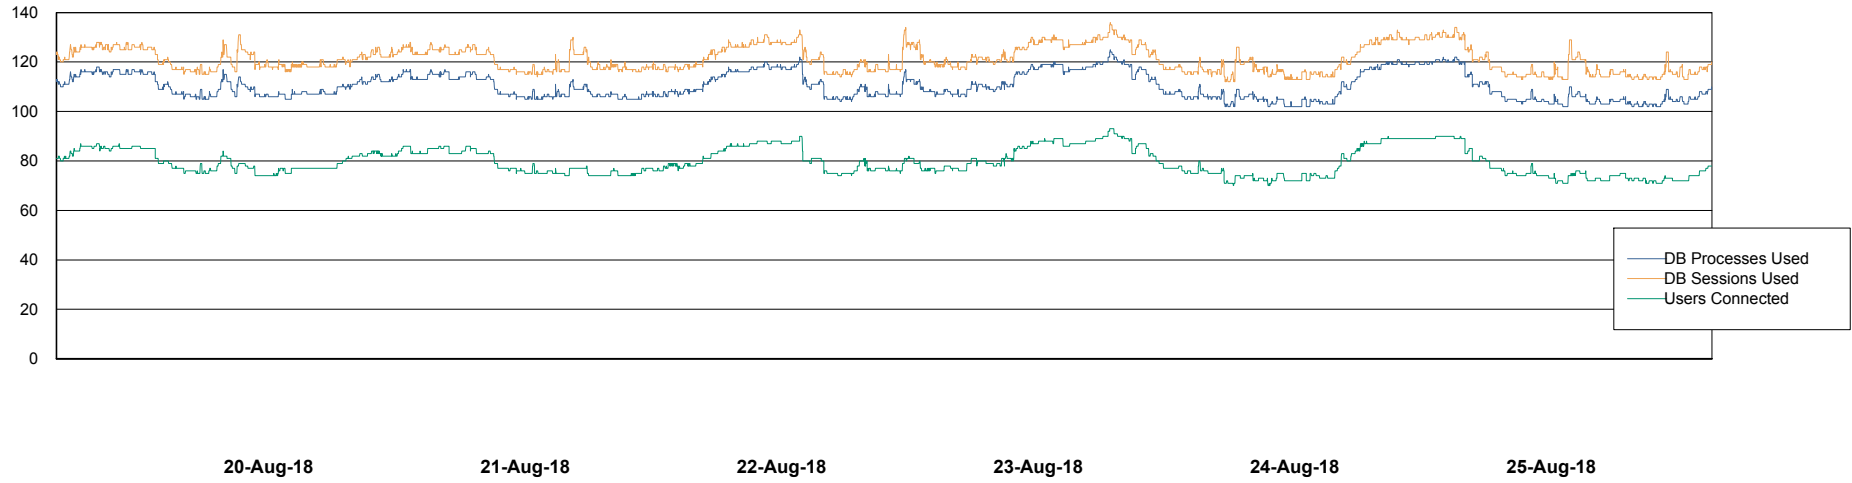

Database Performance FISDB_Production