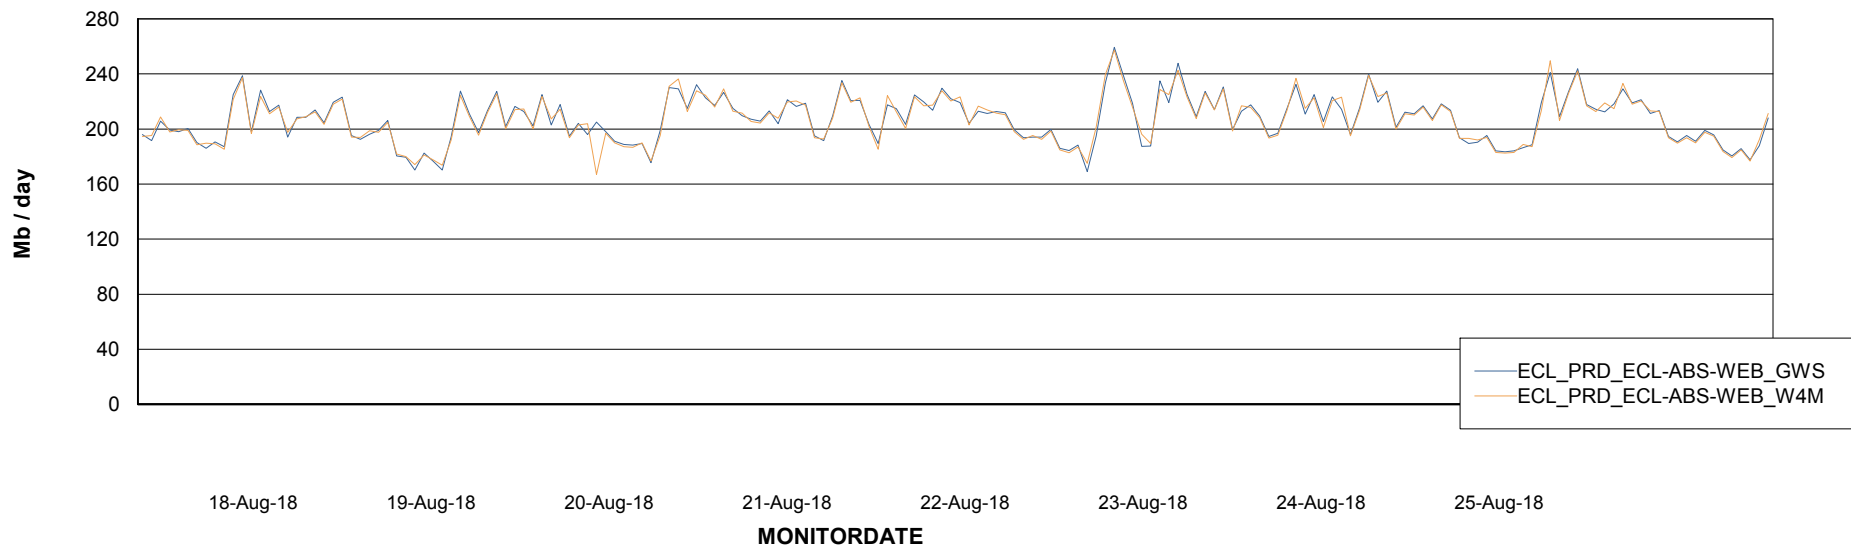

ABSSolute Application ReportServer Services

Avg memory used per ReportServer Service

Weekly SLA Customer Report

Customer ECL Production
Database ID 77

ABSSolute Web Component Services

Avg memory used per ABS Web component