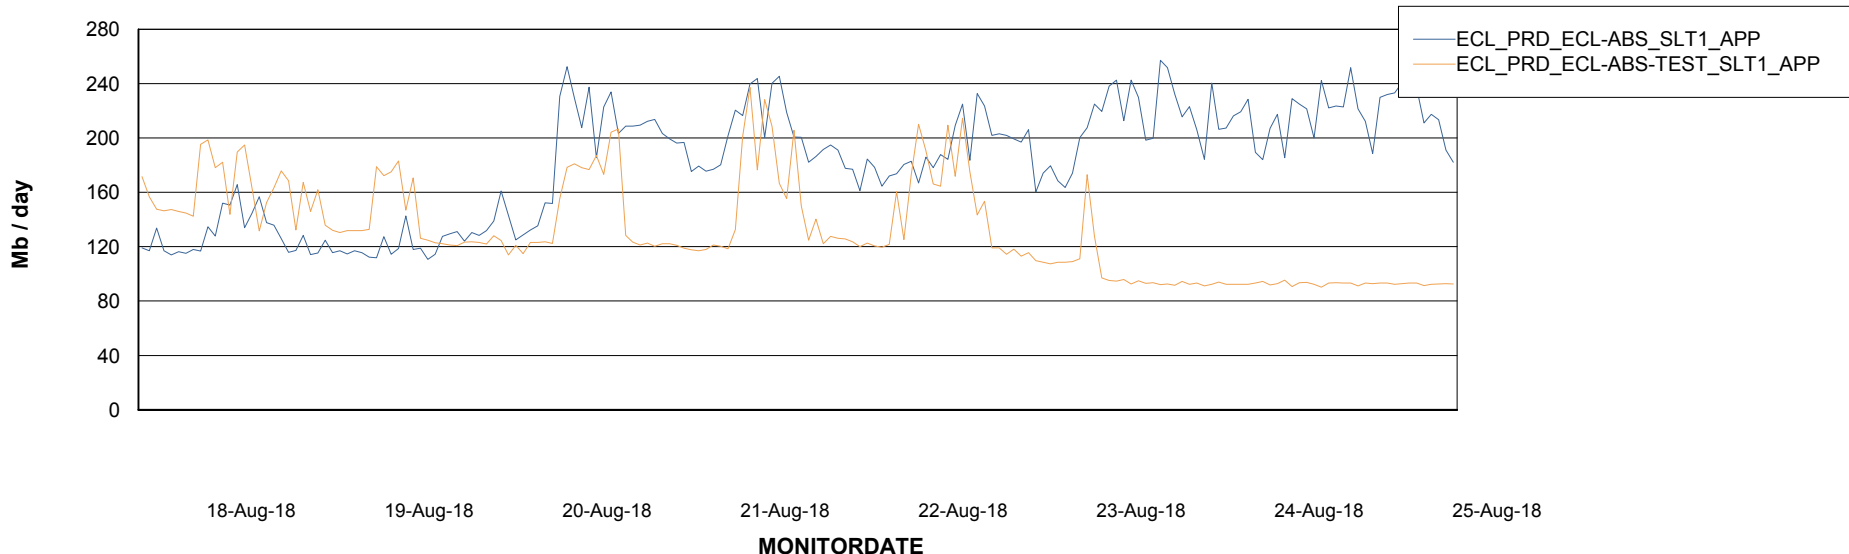

Database Tablespace ECLDB_Production

Date	Tablespace Name	Filesize (Gb)	Usedsize (Gb)	Percentage free
25-Aug-18	ABSDATA	25	21	16
	INDX	8	1	88
24-Aug-18	ABSDATA	25	21	16
	INDX	8	1	88
23-Aug-18	ABSDATA	25	21	16
	INDX	8	1	88
22-Aug-18	ABSDATA	25	21	16
	INDX	8	1	88
21-Aug-18	ABSDATA	25	21	16
	INDX	8	1	88
20-Aug-18	ABSDATA	25	21	16
	INDX	8	1	88
19-Aug-18	ABSDATA	25	21	16
	INDX	8	1	88

Weekly SLA Customer Report

Customer ECL Production
Database ID 77

ABSSolute Application Server Services

Avg memory used per ABS Server Service

Avg users per day per ABS server

Weekly SLA Customer Report

Customer ECL Production
Database ID 77