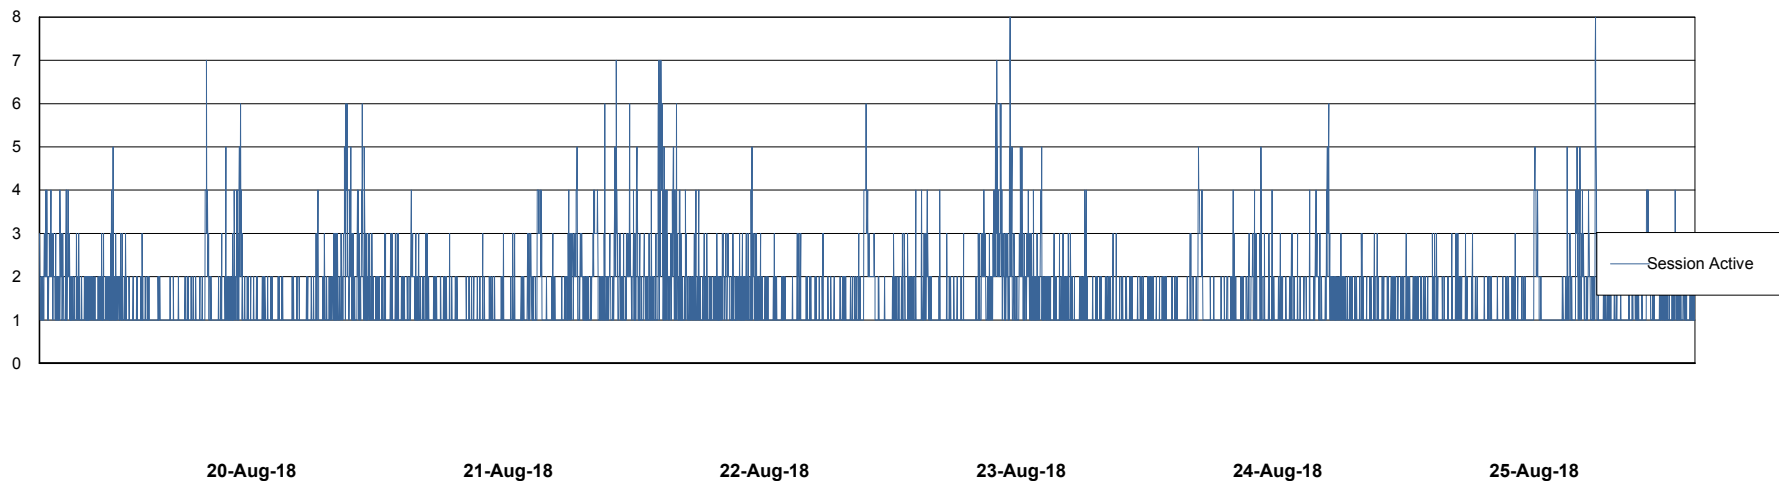

Weekly SLA Customer Report

Customer ECL Production
Database ID 77

Harddisk Usage ECL_PRD_ECL-ABS-WEB

	Free disk space on c: (%)	Total disk space on c: (Gb)
25-Aug-18	82	127
24-Aug-18	82	127
23-Aug-18	81	127
22-Aug-18	81	127
21-Aug-18	81	127
20-Aug-18	81	127
19-Aug-18	81	127

Weekly SLA Customer Report

Customer ECL Production
Database ID 77

Database Performance ECLDB_Production

Weekly SLA Customer Report

Customer ECL Production
 Database ID 77

DATABASE SIZE ECLDB_Production

Database growth over last month