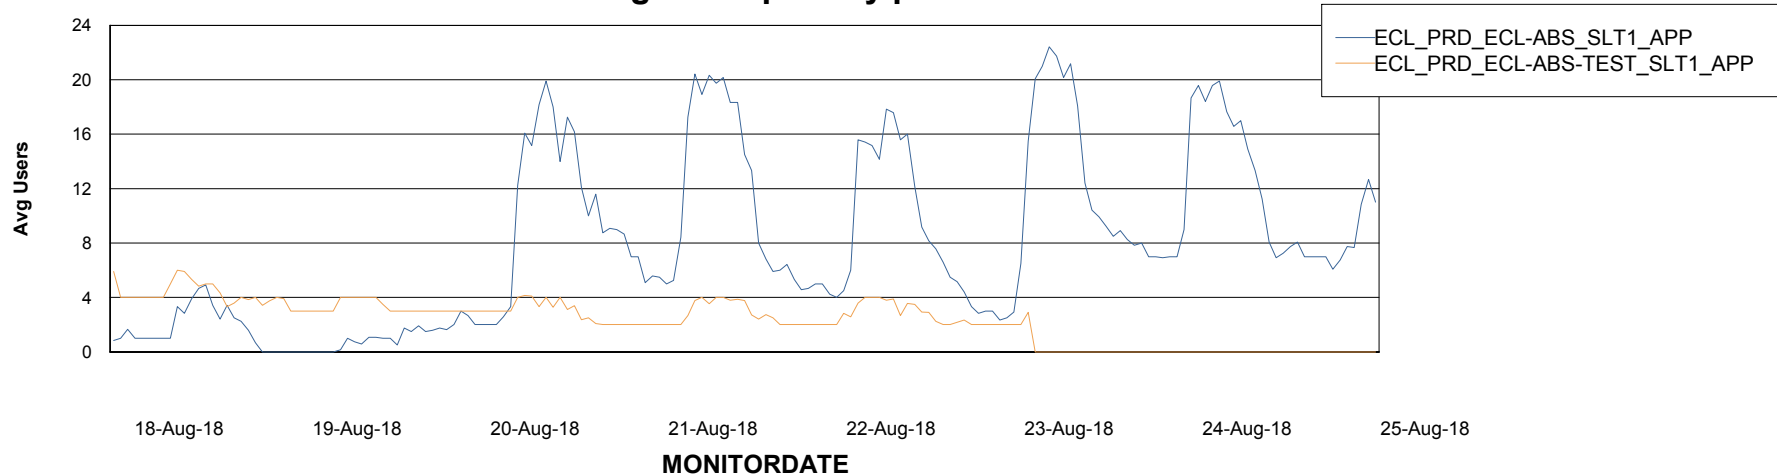

Weekly SLA Customer Report

Customer ECL Production
Database ID 77

ABSSolute Application Server Services

Avg memory used per ABS Server Service

Avg users per day per ABS server

Weekly SLA Customer Report

Customer ECL Production
Database ID 77