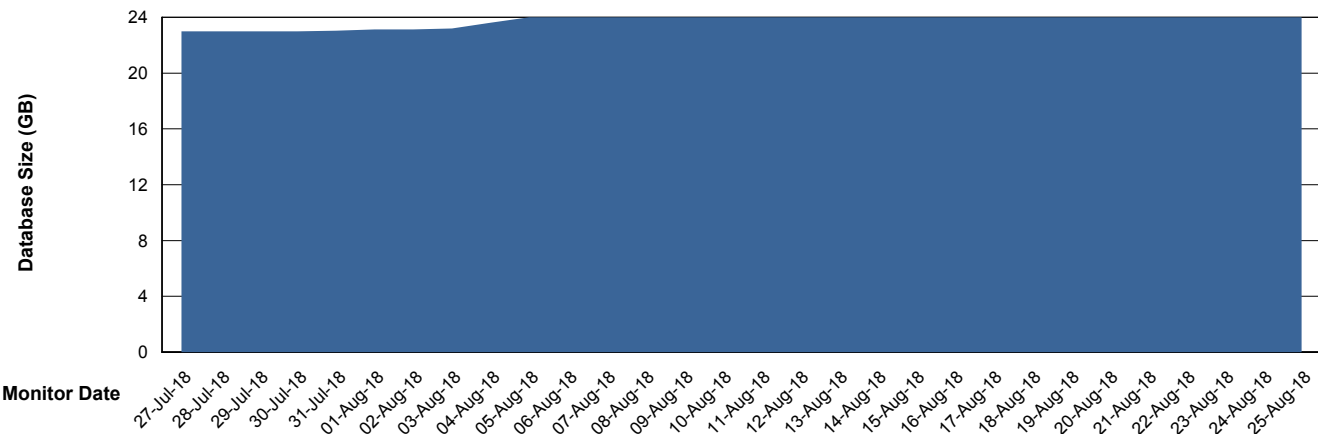

Weekly SLA Customer Report

Customer ECL Production
Database ID 77

Database Performance ECLDB_Production

Weekly SLA Customer Report

Customer ECL Production
 Database ID 77

DATABASE SIZE ECLDB_Production

Database growth over last month

Database Tablespace ECLDB_Production

Date	Tablespace Name	Filesize (Gb)	Usedsize (Gb)	Percentage free
25-Aug-18	ABSDATA	25	21	16
	INDX	8	1	88
24-Aug-18	ABSDATA	25	21	16
	INDX	8	1	88
23-Aug-18	ABSDATA	25	21	16
	INDX	8	1	88
22-Aug-18	ABSDATA	25	21	16
	INDX	8	1	88
21-Aug-18	ABSDATA	25	21	16
	INDX	8	1	88
20-Aug-18	ABSDATA	25	21	16
	INDX	8	1	88
19-Aug-18	ABSDATA	25	21	16
	INDX	8	1	88