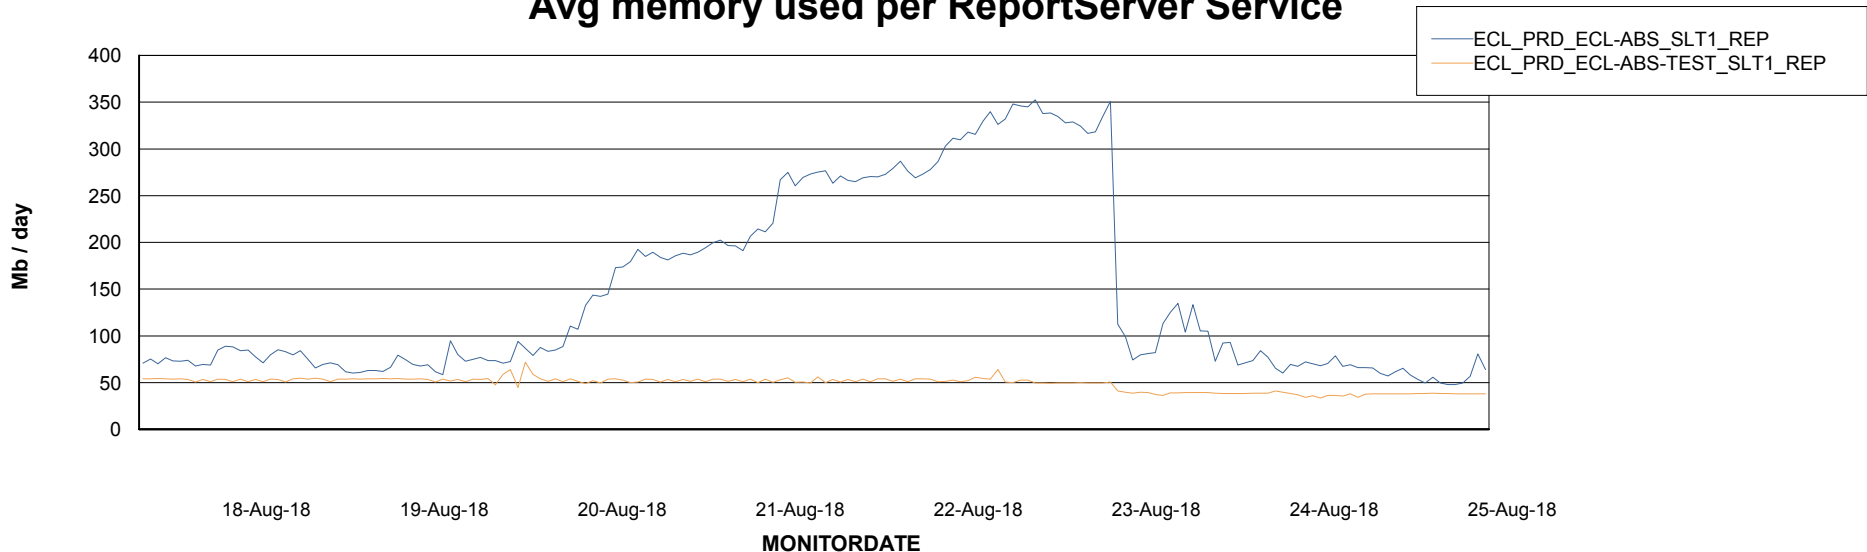

ABSSolute Application ReportServer Services

Avg memory used per ReportServer Service