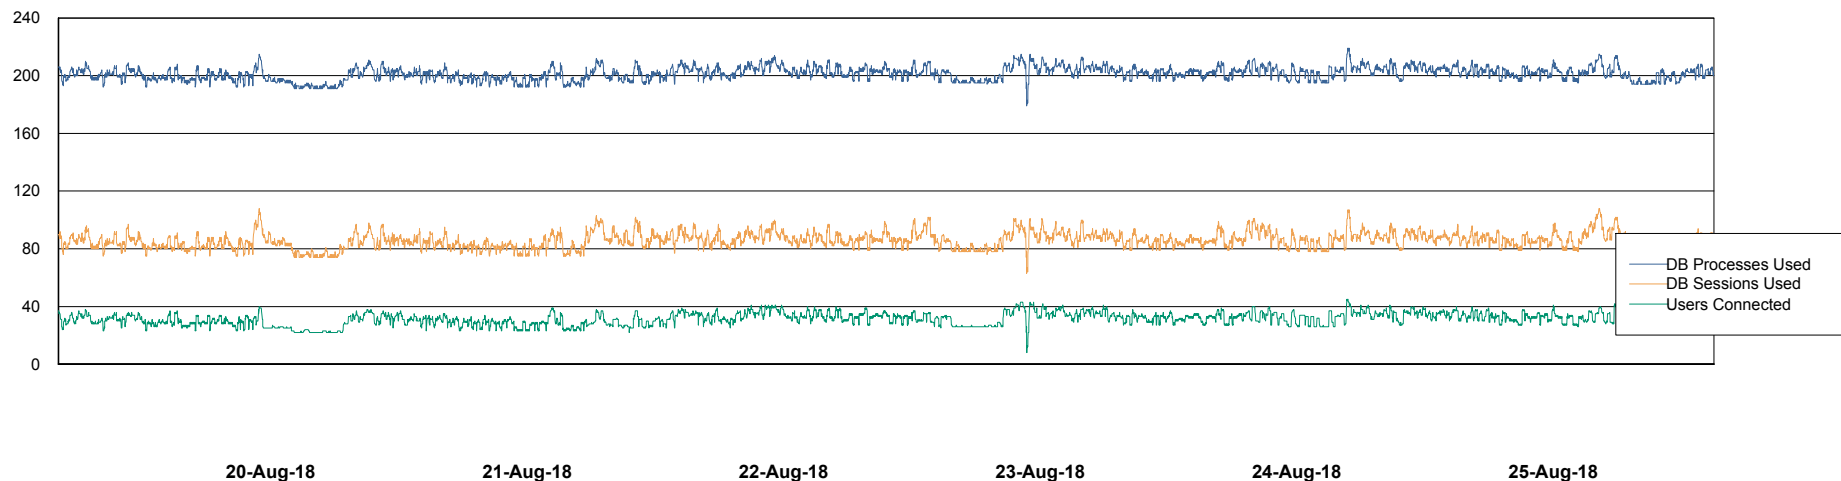

Weekly SLA Customer Report

Customer ECL Production
Database ID 77

Harddisk Usage ECL_PRD_ECL-ABS-WEB

	Free disk space on c: (%)	Total disk space on c: (Gb)
25-Aug-18	82	127
24-Aug-18	82	127
23-Aug-18	81	127
22-Aug-18	81	127
21-Aug-18	81	127
20-Aug-18	81	127
19-Aug-18	81	127

Weekly SLA Customer Report

Customer ECL Production
Database ID 77

Database Performance ECLDB_Production

Weekly SLA Customer Report

Customer ECL Production
 Database ID 77

DATABASE SIZE ECLDB_Production

Database growth over last month