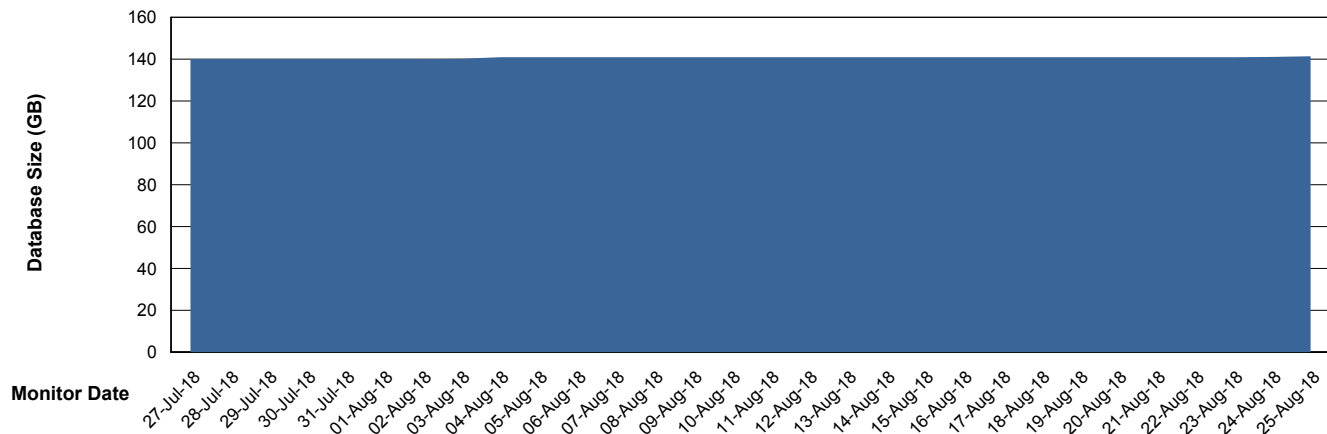

Weekly SLA Customer Report

Customer DFD Production
Database ID 39

Database Performance DFDDB_Production

Weekly SLA Customer Report

Customer DFD Production
Database ID 39

Database Performance DFDDB_Standby

Weekly SLA Customer Report

Customer DFD Production
Database ID 39

Database Performance DFDDDBBI_Production

Weekly SLA Customer Report

Customer DFD Production
Database ID 39

DATABASE SIZE DFDDDB_Production

Database growth over last month