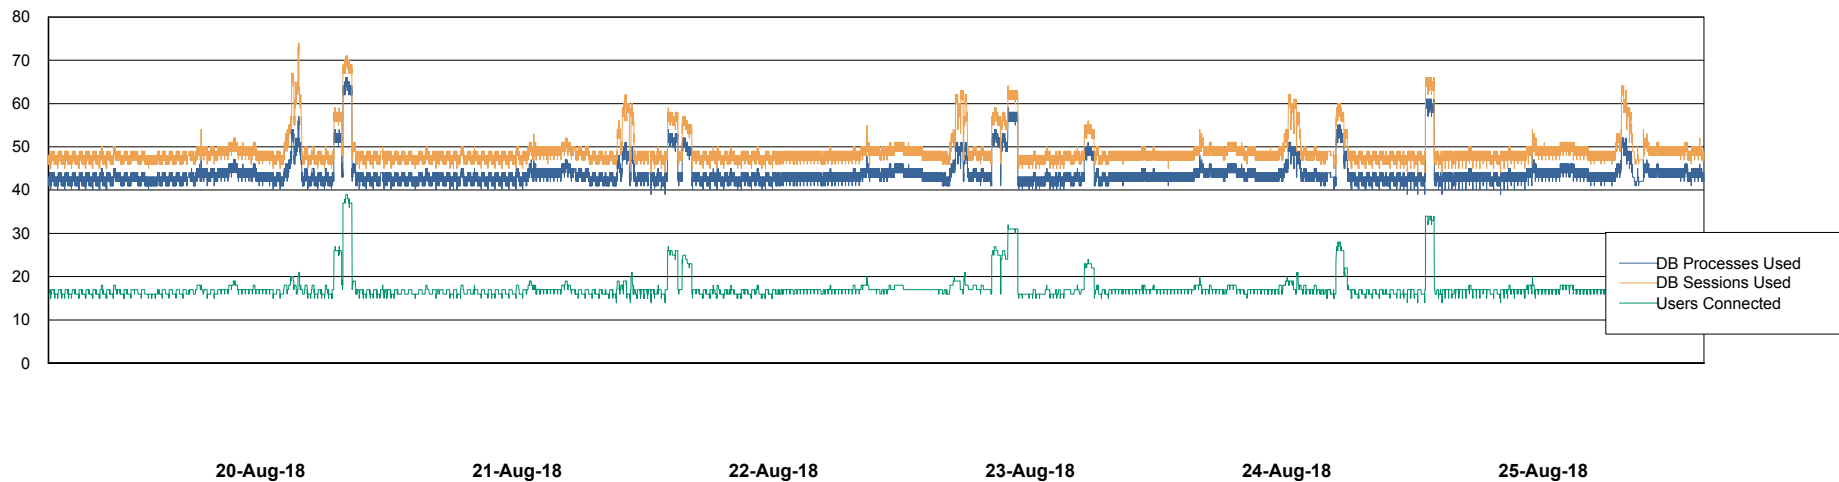

Database Performance DFDDDBBI_Production