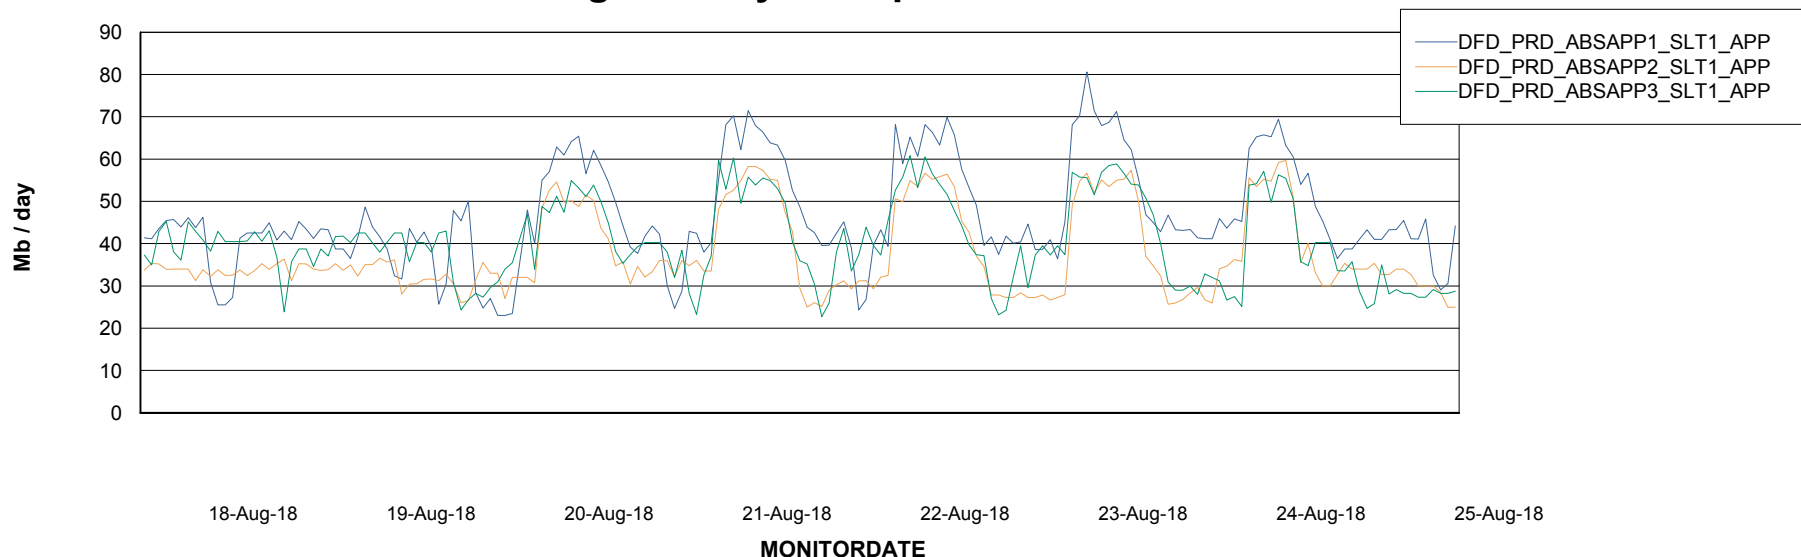

Standby Database Health DFD Production

Recovery lag for last 7 days

Weekly SLA Customer Report

Customer DFD Production
Database ID 39

ABSSolute Application Server Services

Avg memory used per ABS Server Service