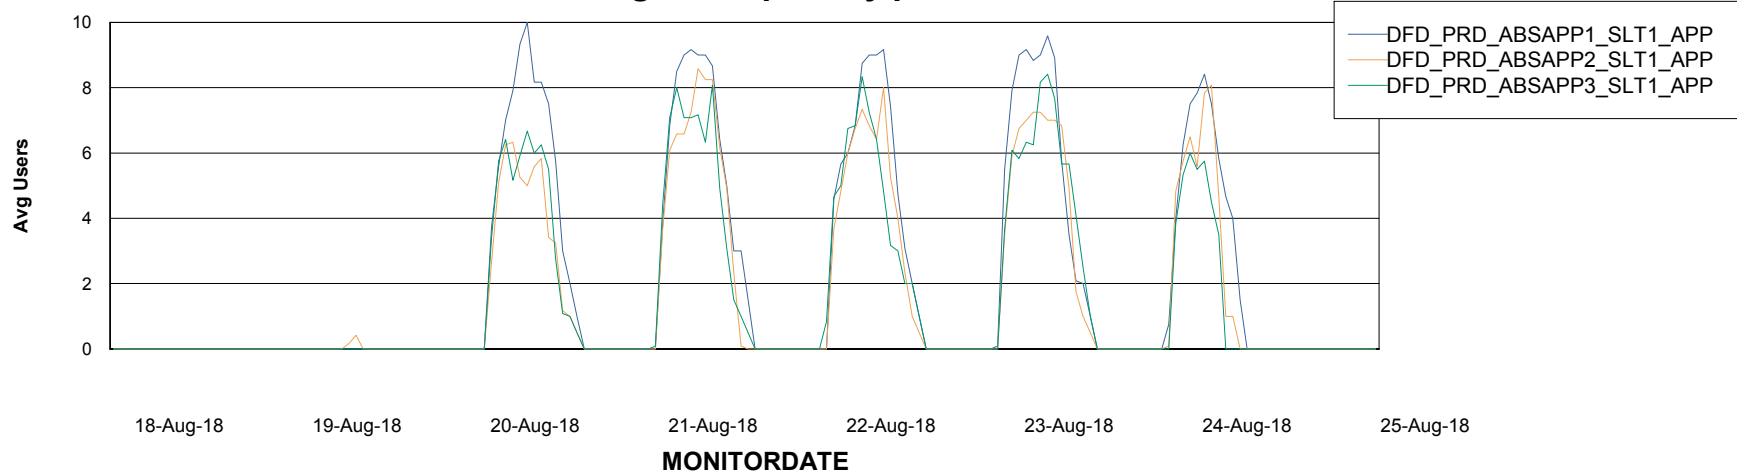

Avg users per day per ABS server