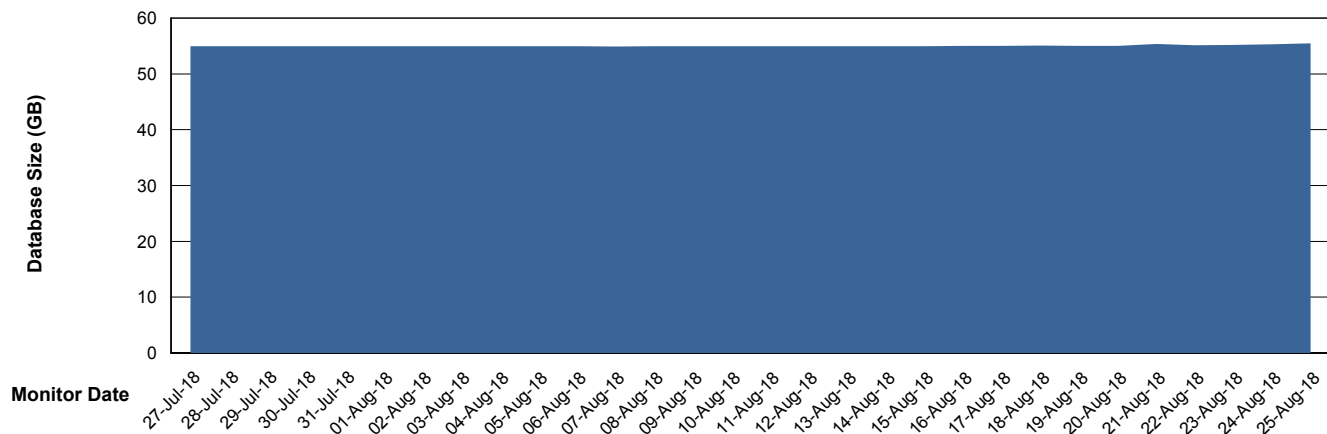

DATABASE SIZE DFDDDBI_Production

Database growth over last month