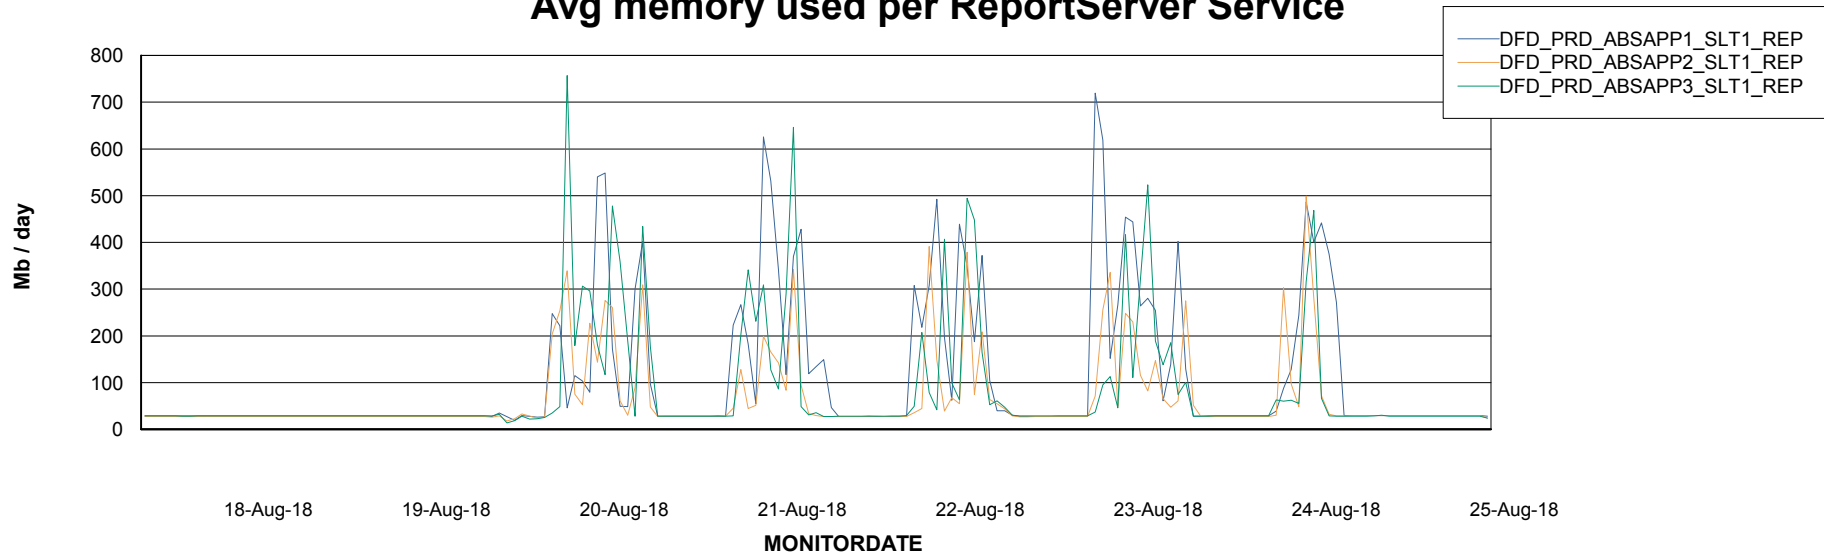

Avg users per day per ABS server

Weekly SLA Customer Report

Customer DFD Production
Database ID 39

ABSSolute Application ReportServer Services

Avg memory used per ReportServer Service

Disaster per ABS component