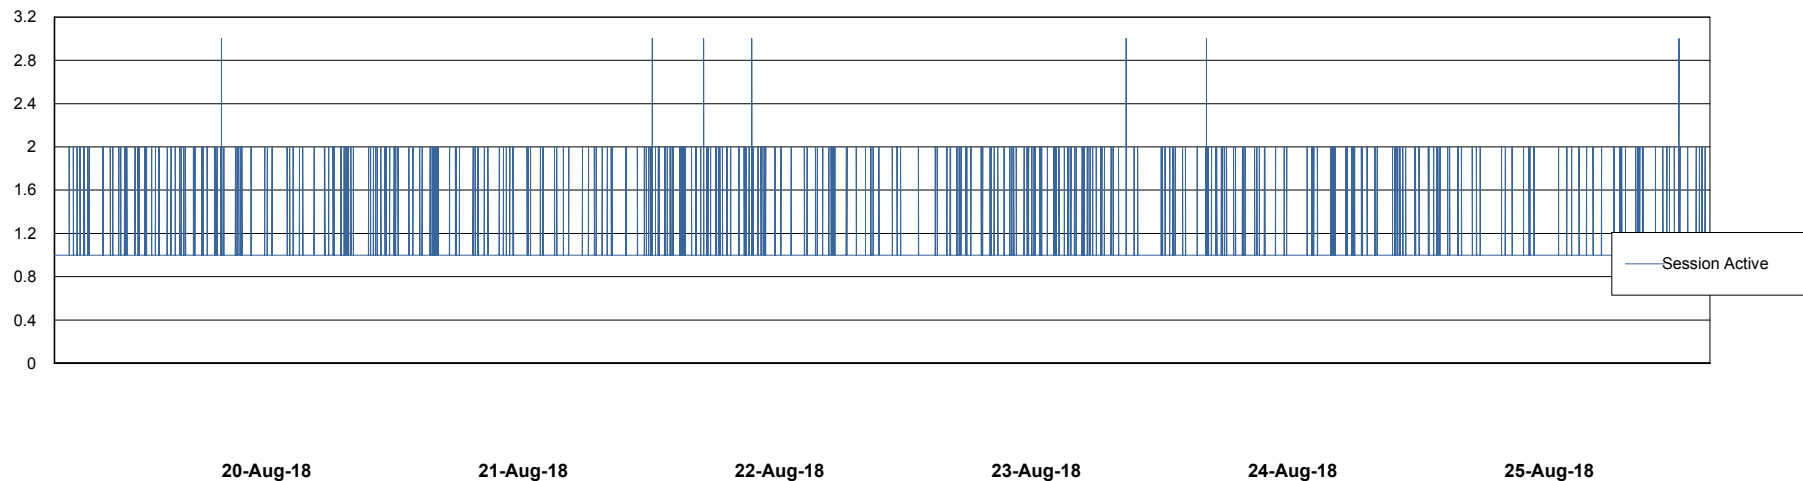

Weekly SLA Customer Report

Customer DFD Production
Database ID 39

Database Performance DFDDB_Production

Weekly SLA Customer Report

Customer DFD Production
Database ID 39

Database Performance DFDDB_Standby

Weekly SLA Customer Report