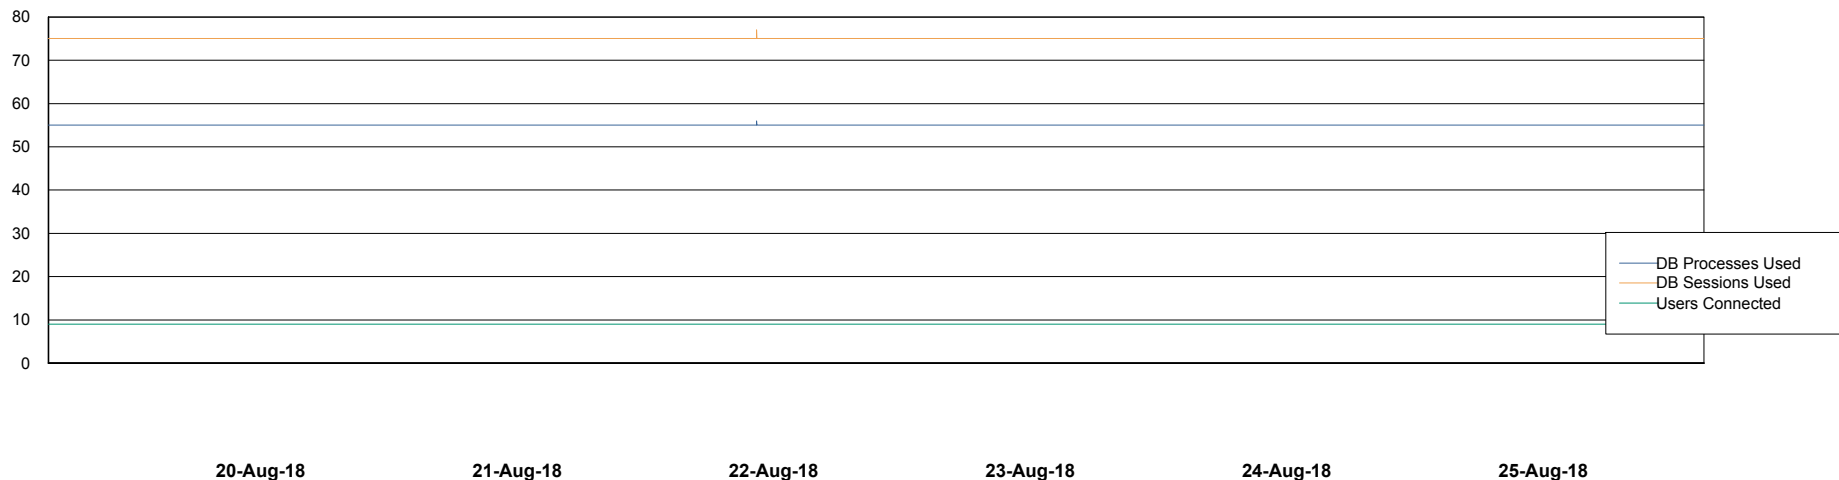

Weekly SLA Customer Report

Customer DFD Production
Database ID 39

Database Performance DFDDB_Production

Weekly SLA Customer Report

Customer DFD Production
Database ID 39

Database Performance DFDDB_Standby

Weekly SLA Customer Report