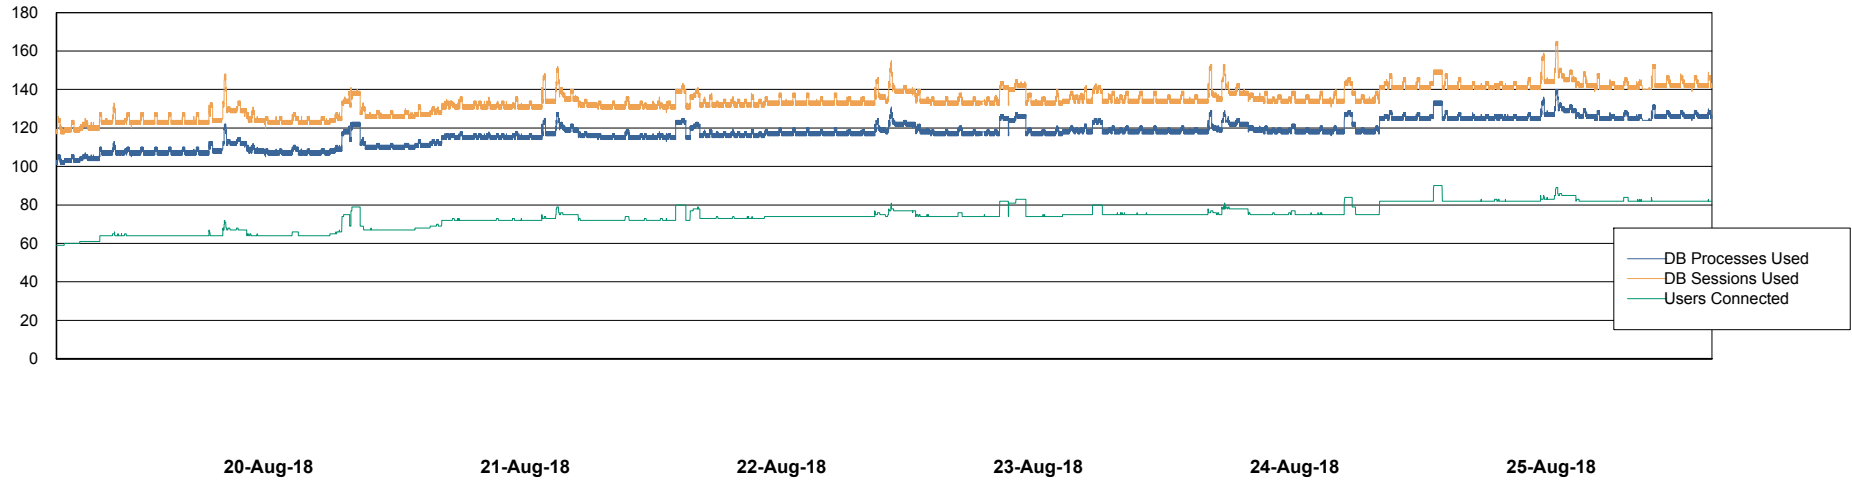

Database Performance DFDDB_Production