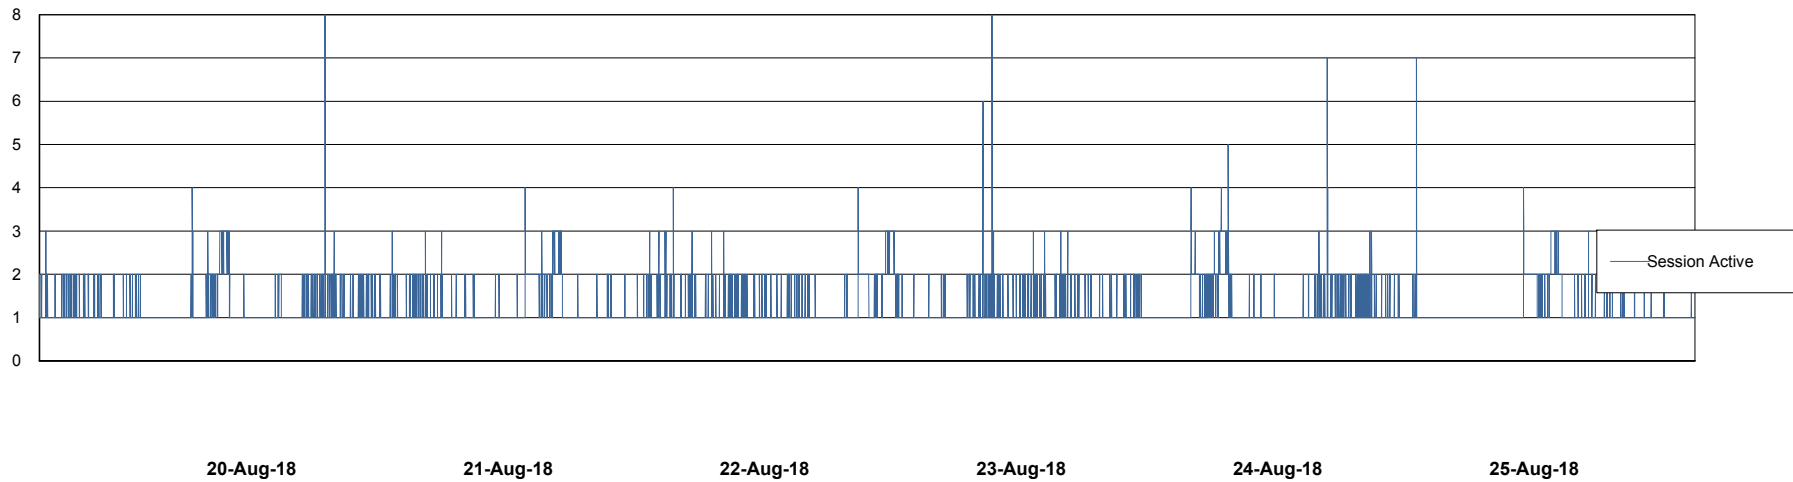

Database Performance DFDDB_Production