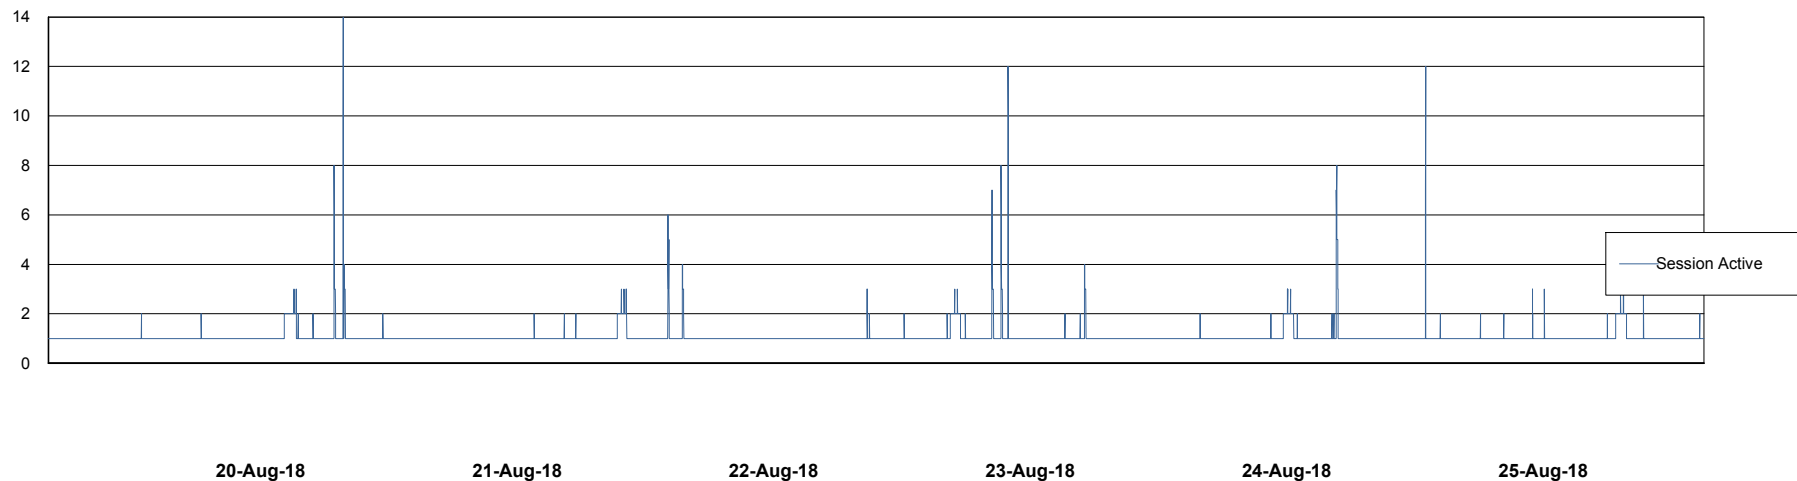

Database Performance DFDDDBBI_Production