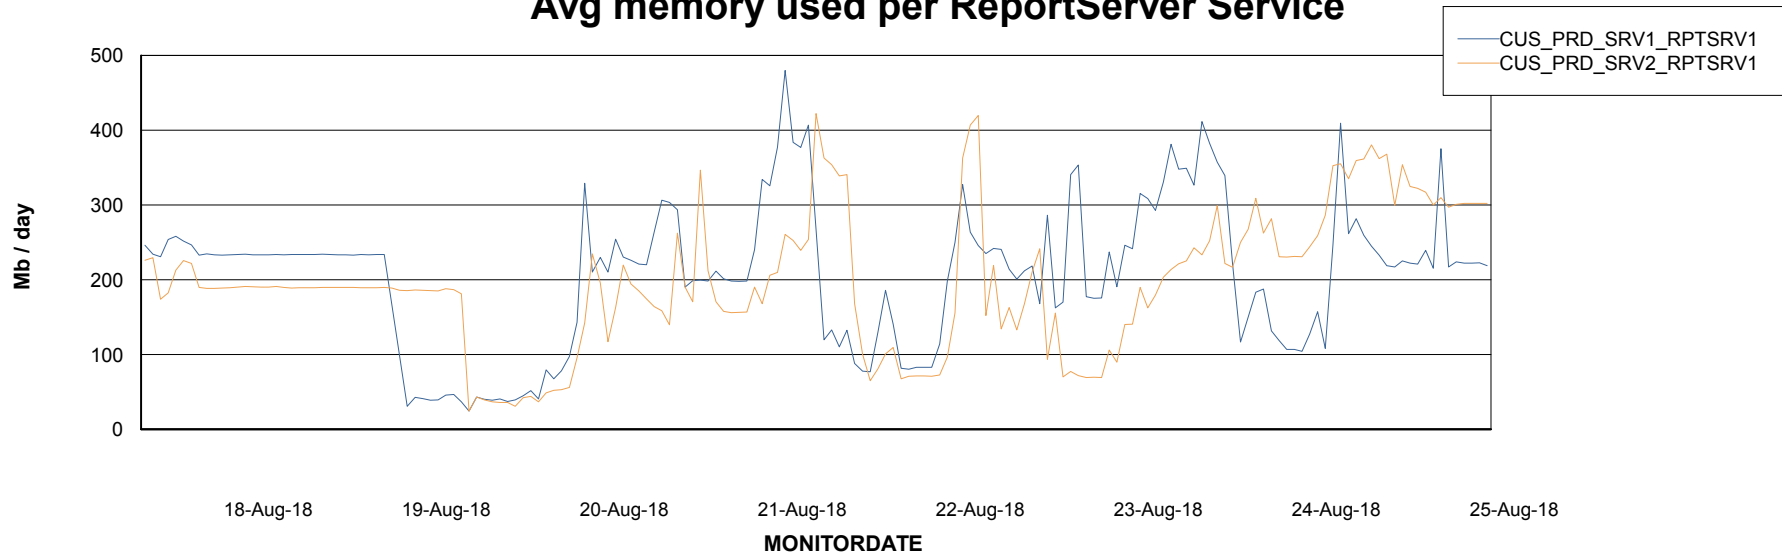

ABSolute Web Component Services

Avg memory used per ReportServer Service