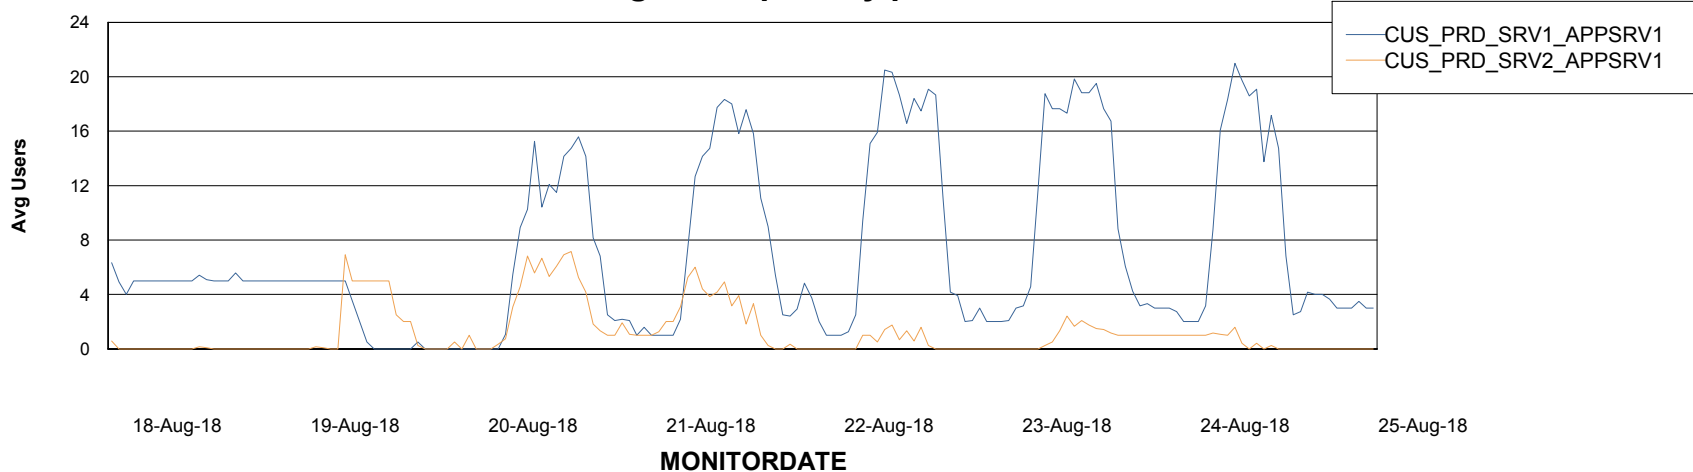

Avg users per day per ABS server