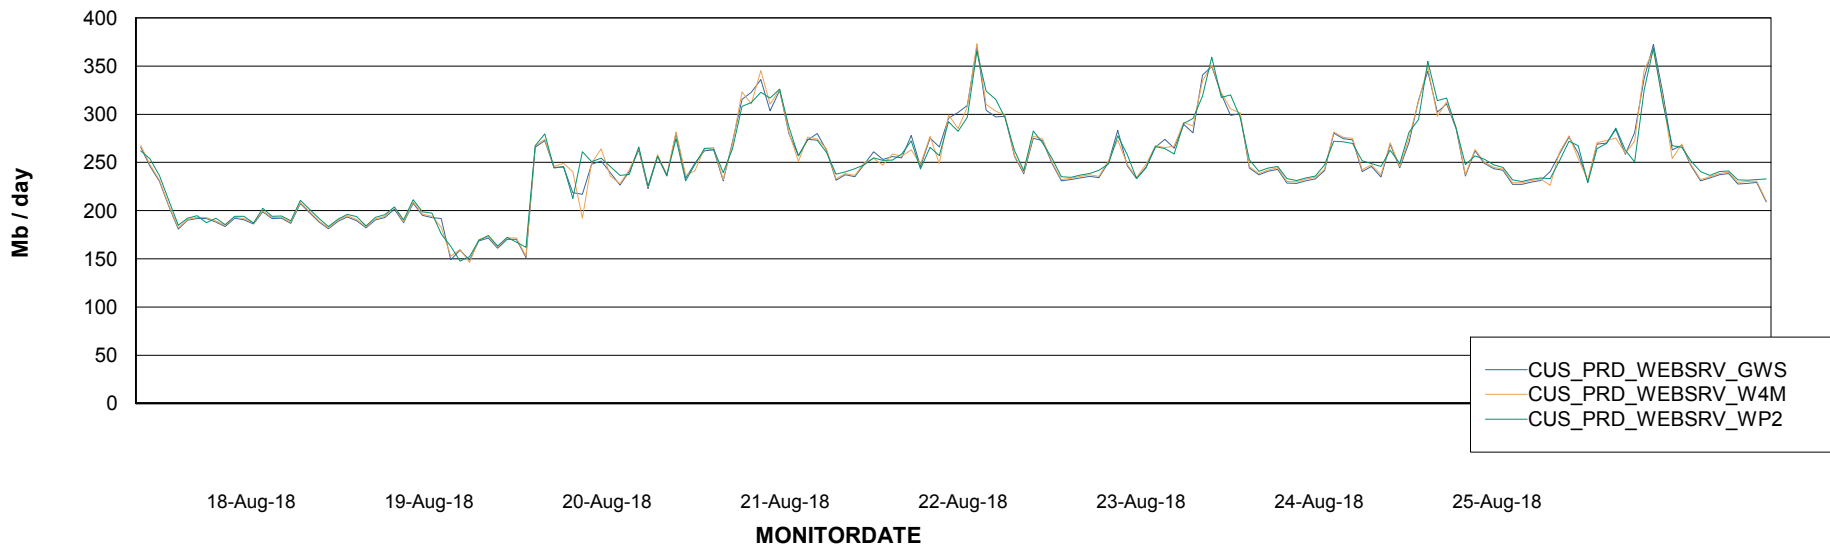

ABSSolute Web Component Services

Avg memory used per ABS Web component