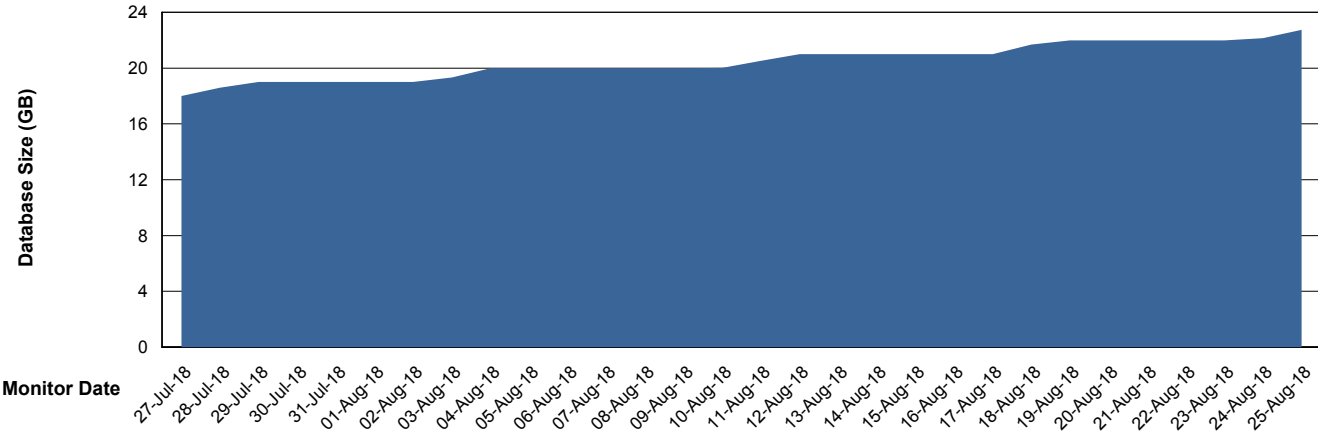

DATABASE SIZE CUS_ProdDB_Primary

Database growth over last month