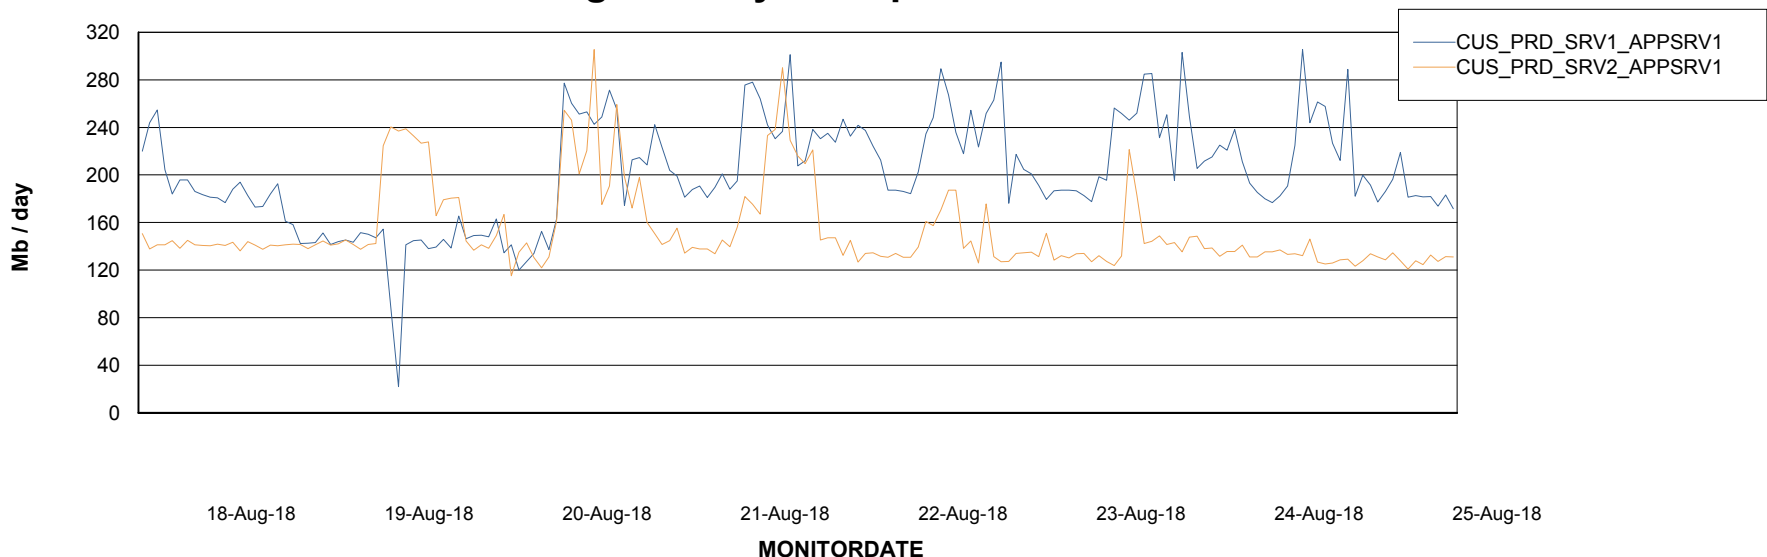

ABSSolute Application Server Services

Avg memory used per ABS Server Service