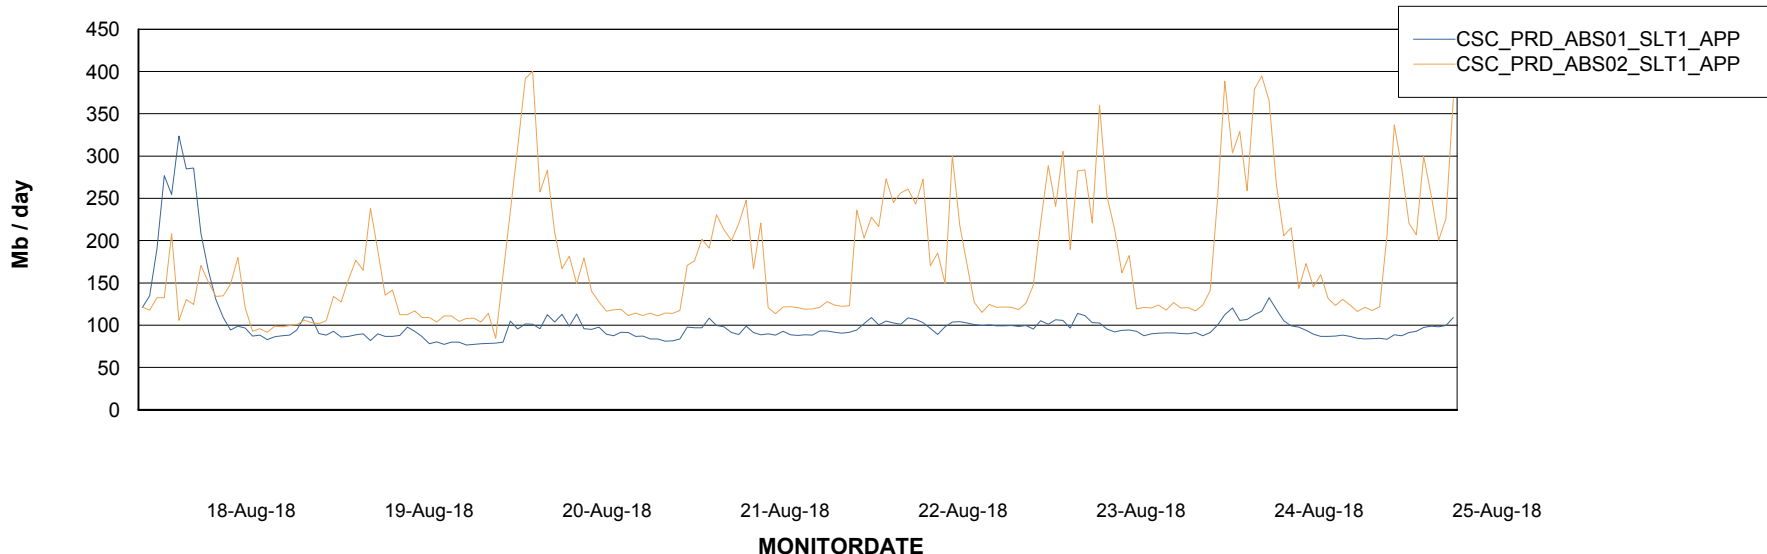

ABSSolute Application Server Services

Avg memory used per ABS Server Service