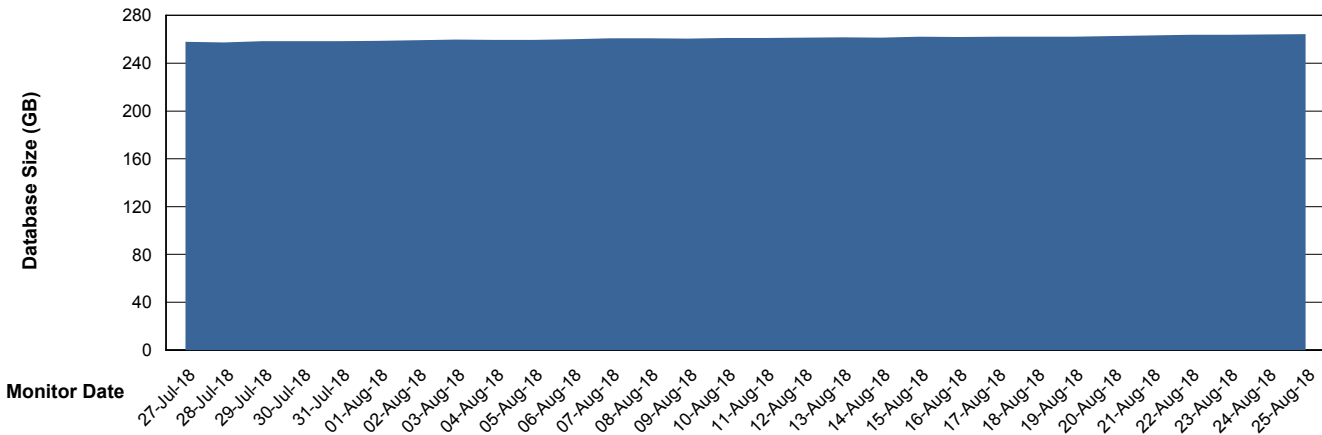

DATABASE SIZE CSCDB_Primary

Database growth over last month

Database Tablespace CSCDB_Primary

Date	Tablespace Name	Filesize (Gb)	Usedsize (Gb)	Percentage free
25-Aug-18	ABSDATA	127	95	25
	INDX	188	166	12
24-Aug-18	ABSDATA	127	95	25
	INDX	188	166	12
23-Aug-18	ABSDATA	127	95	25
	INDX	188	166	12
22-Aug-18	ABSDATA	127	95	25
	INDX	188	166	12
21-Aug-18	ABSDATA	127	94	26
	INDX	188	166	12
20-Aug-18	ABSDATA	127	94	26
	INDX	188	166	12
19-Aug-18	ABSDATA	127	94	26
	INDX	188	165	12