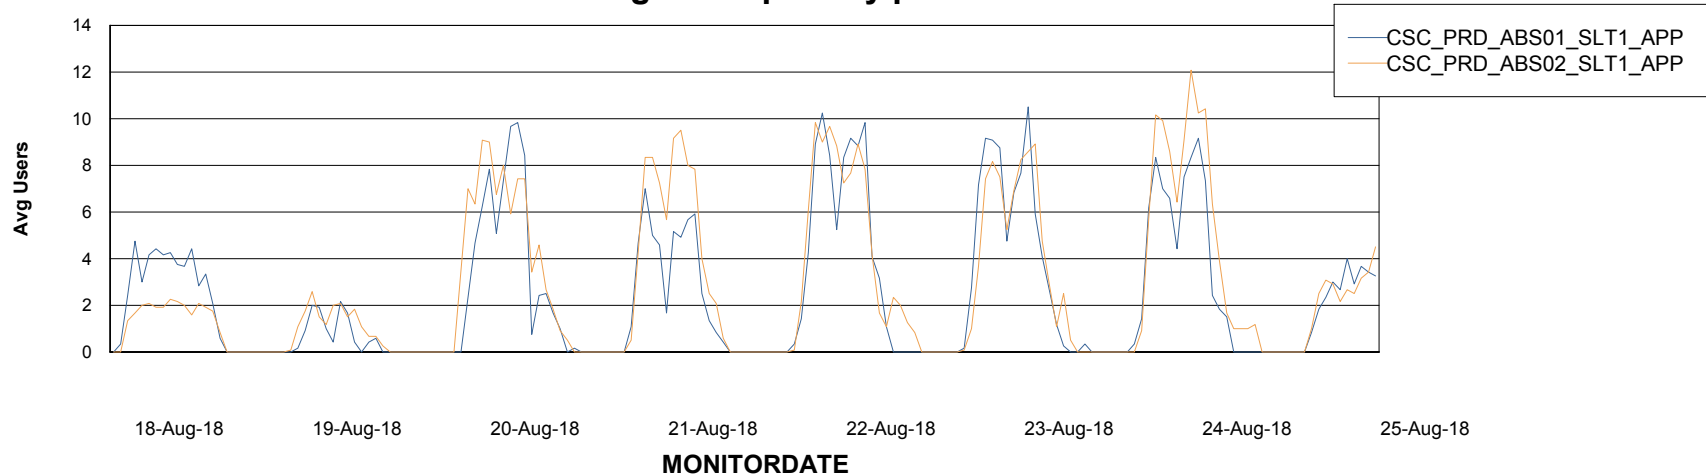

Avg users per day per ABS server