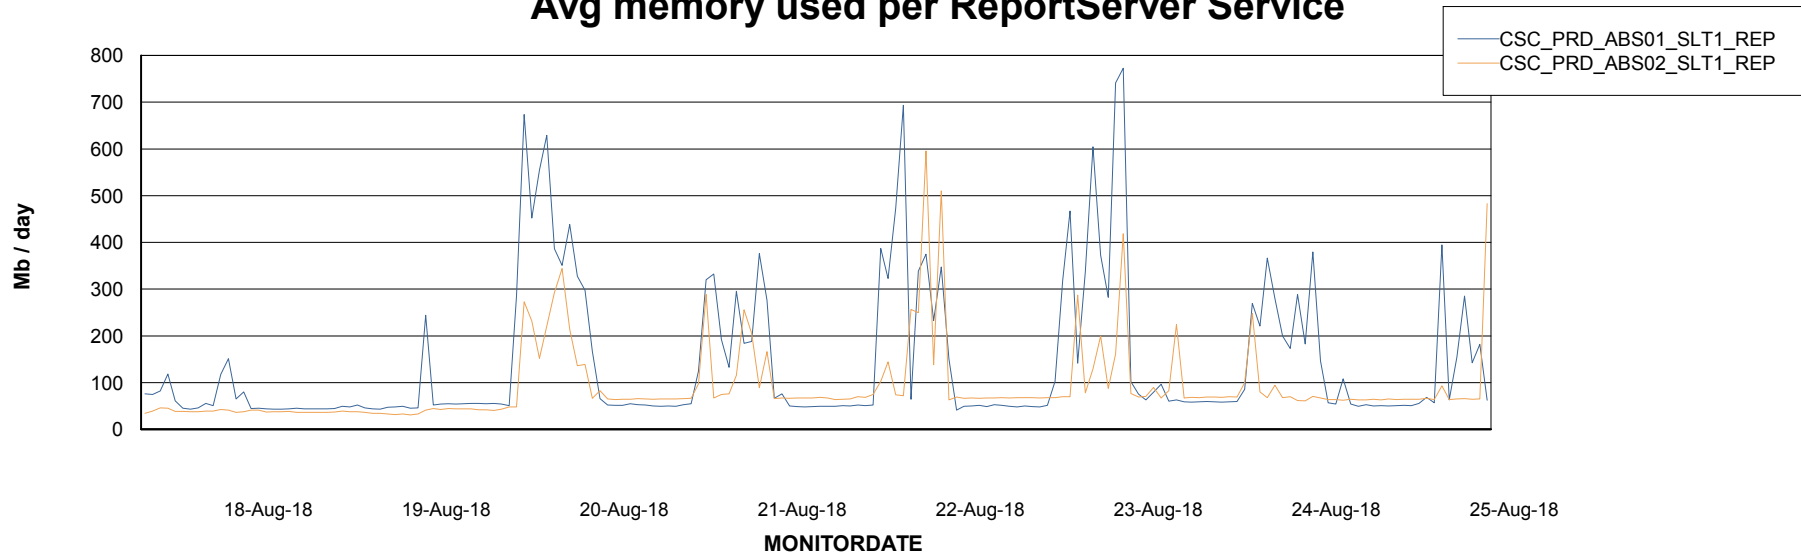

ABSSolute Application ReportServer Services

Avg memory used per ReportServer Service