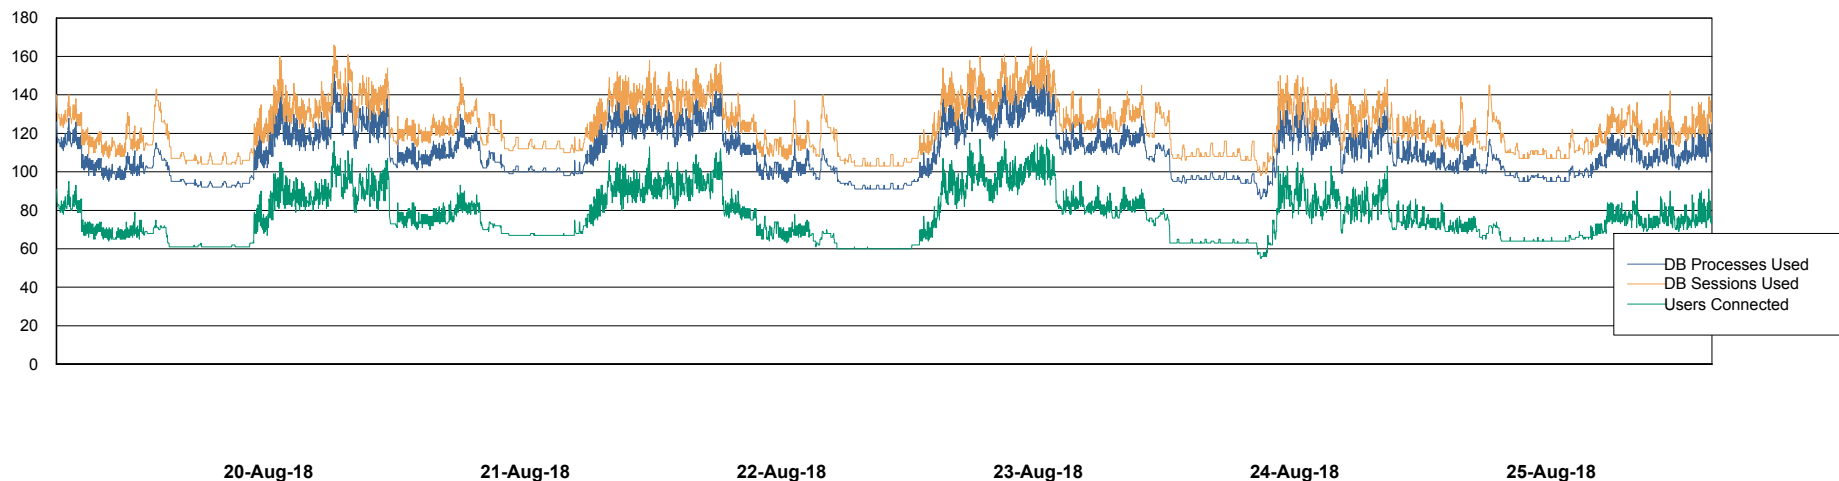

Database Performance CSCDB_Primary