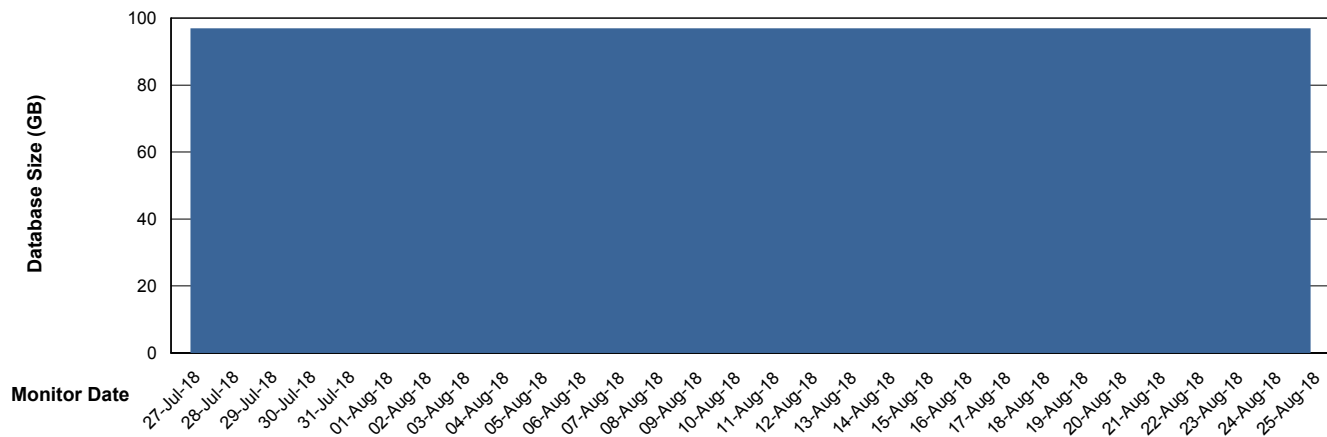

DATABASE SIZE CLODB_Test

Database growth over last month