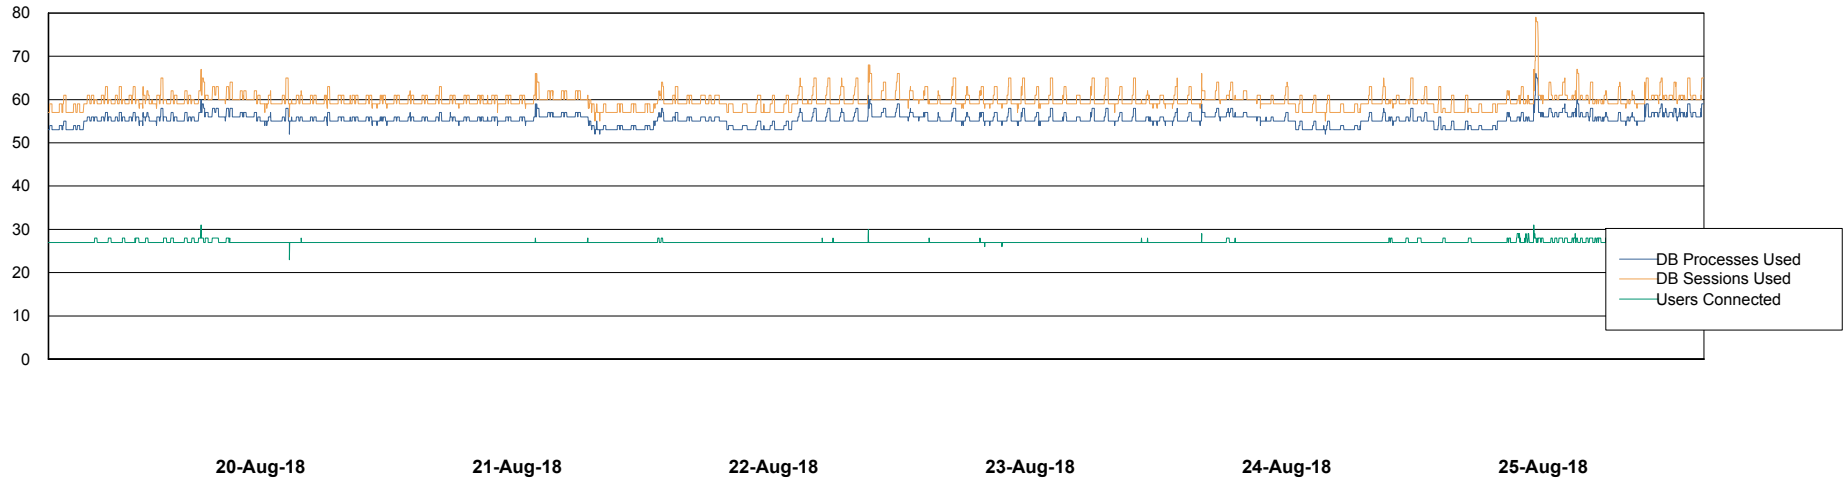

Database Performance CLODB_Test