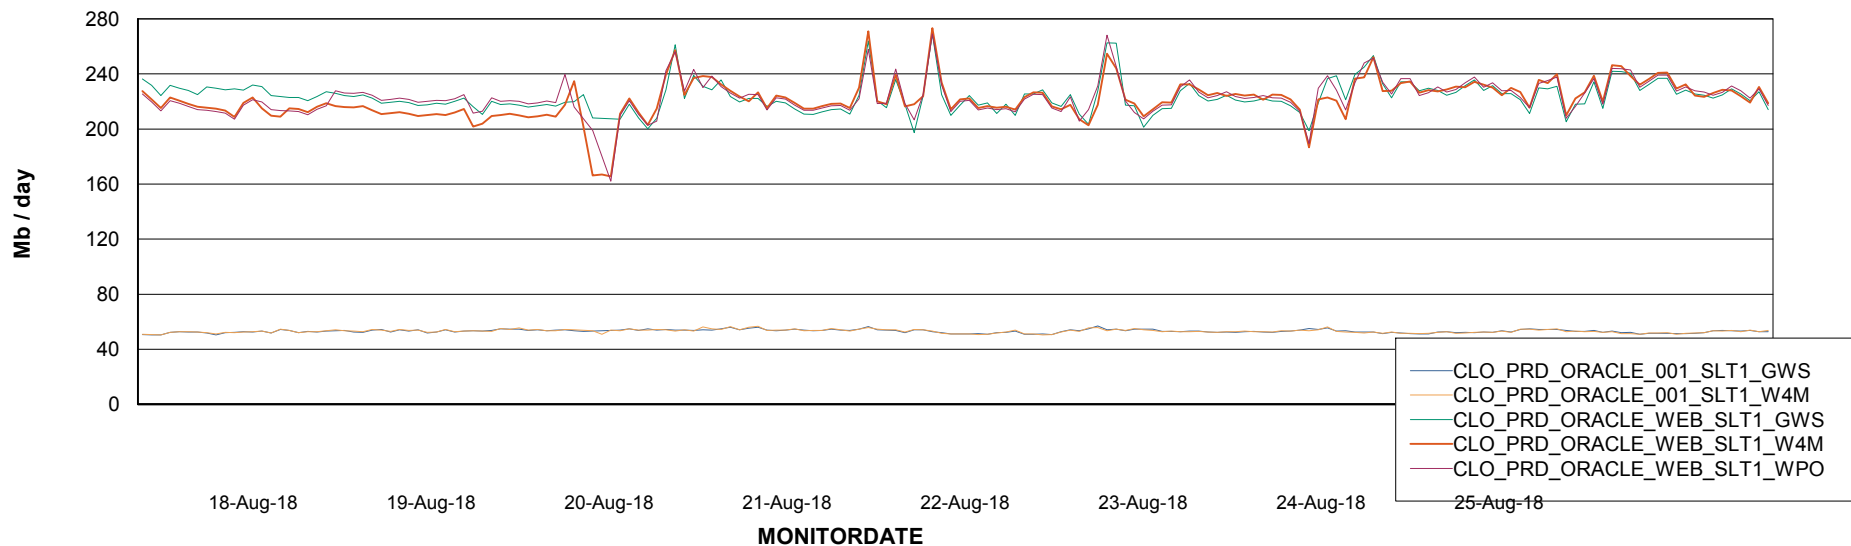

ABSSolute Web Component Services

Avg memory used per ABS Web component