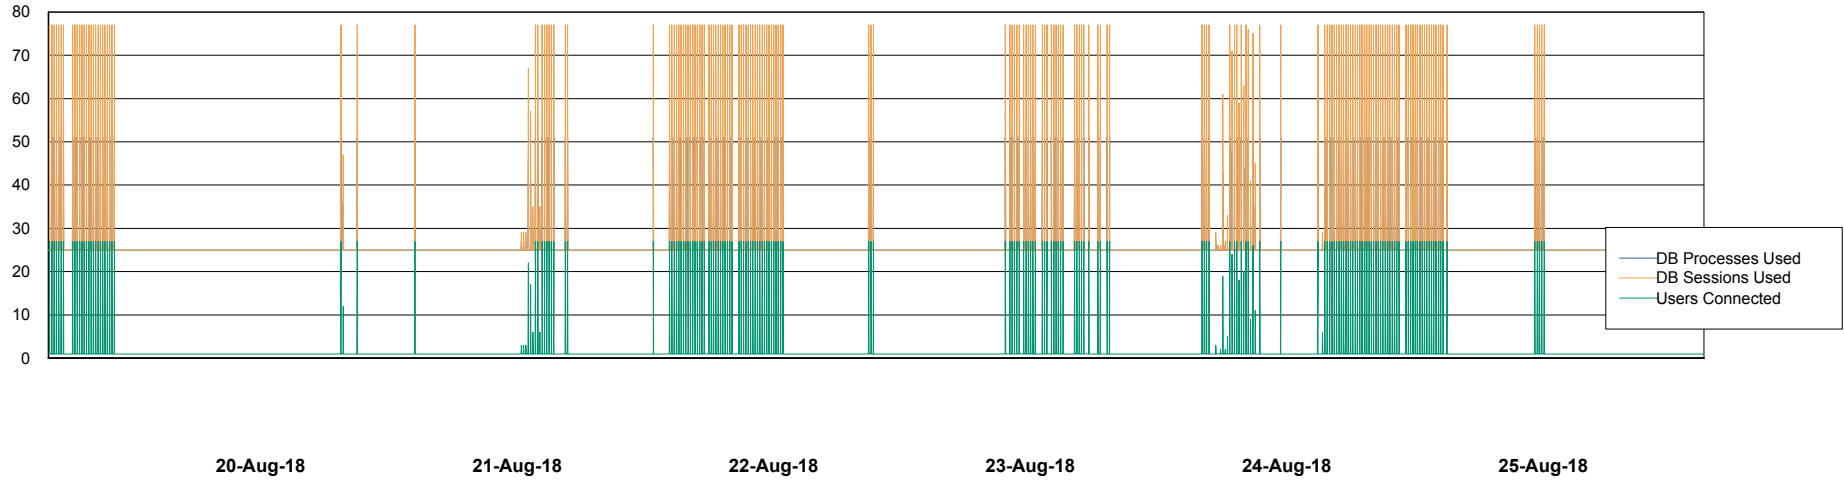

Weekly SLA Customer Report

Customer CLO Production
Database ID 38

Database Performance CLODB_Production

Weekly SLA Customer Report

Customer CLO Production
Database ID 38

Database Performance CLODB_Standby

Weekly SLA Customer Report