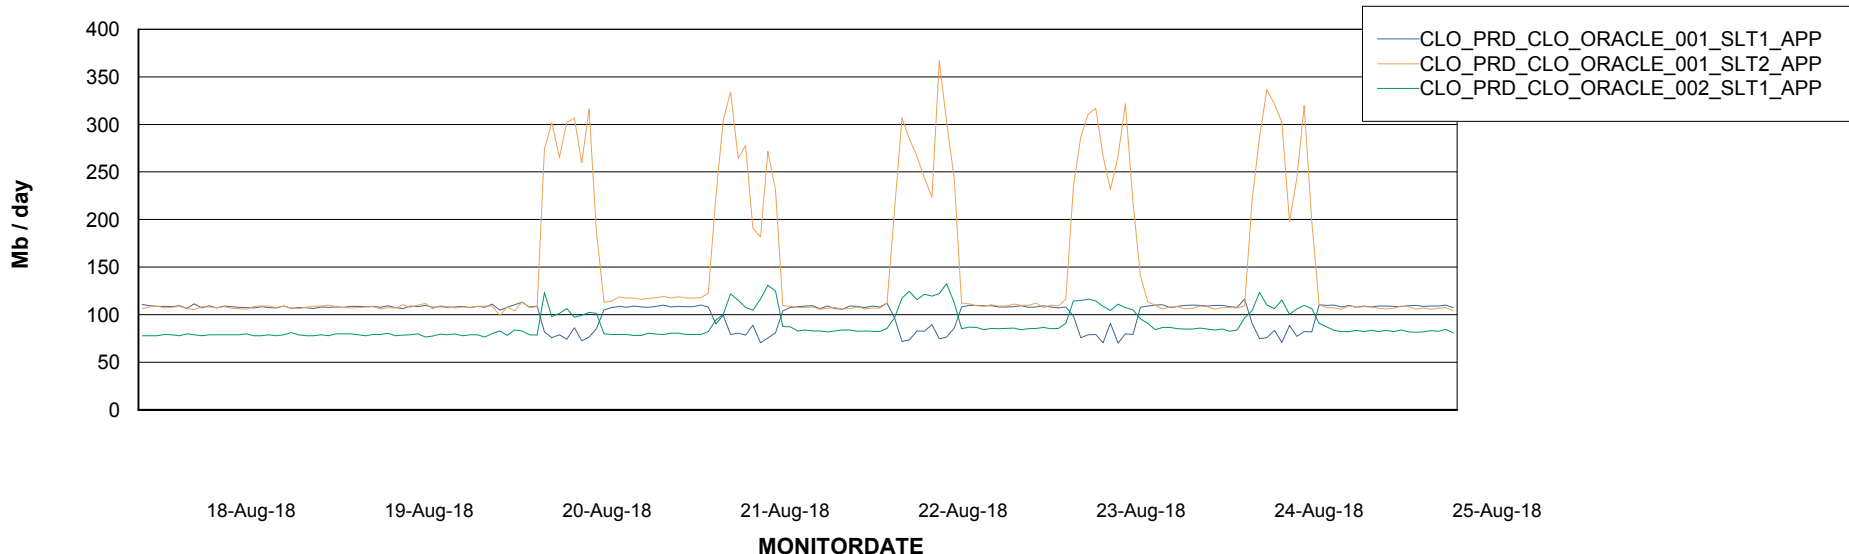

Standby Database Health CLO Production

Recovery lag for last 7 days

Weekly SLA Customer Report

Customer CLO Production
Database ID 38

ABSSolute Application Server Services

Avg memory used per ABS Server Service