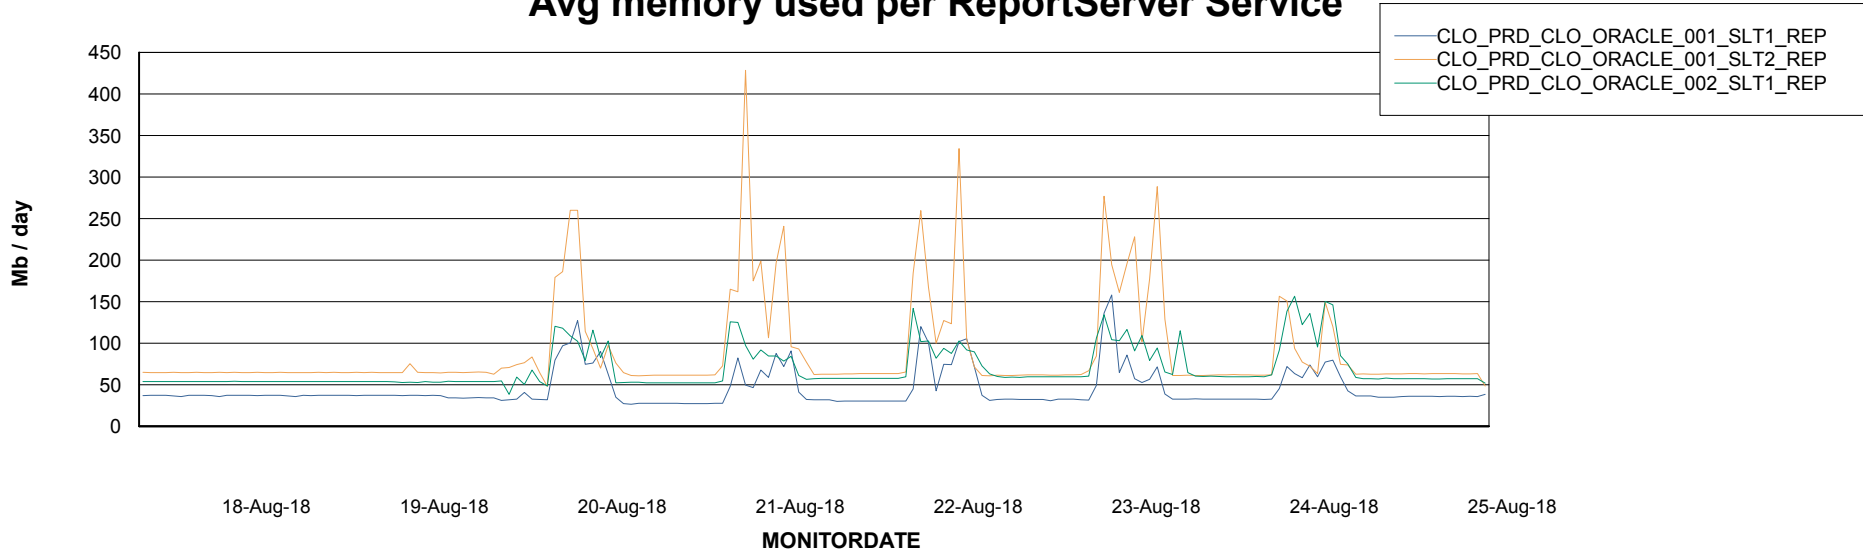

Avg users per day per ABS server

Weekly SLA Customer Report

Customer CLO Production
Database ID 38

ABSSolute Application ReportServer Services

Avg memory used per ReportServer Service

Weekly SLA Customer Report