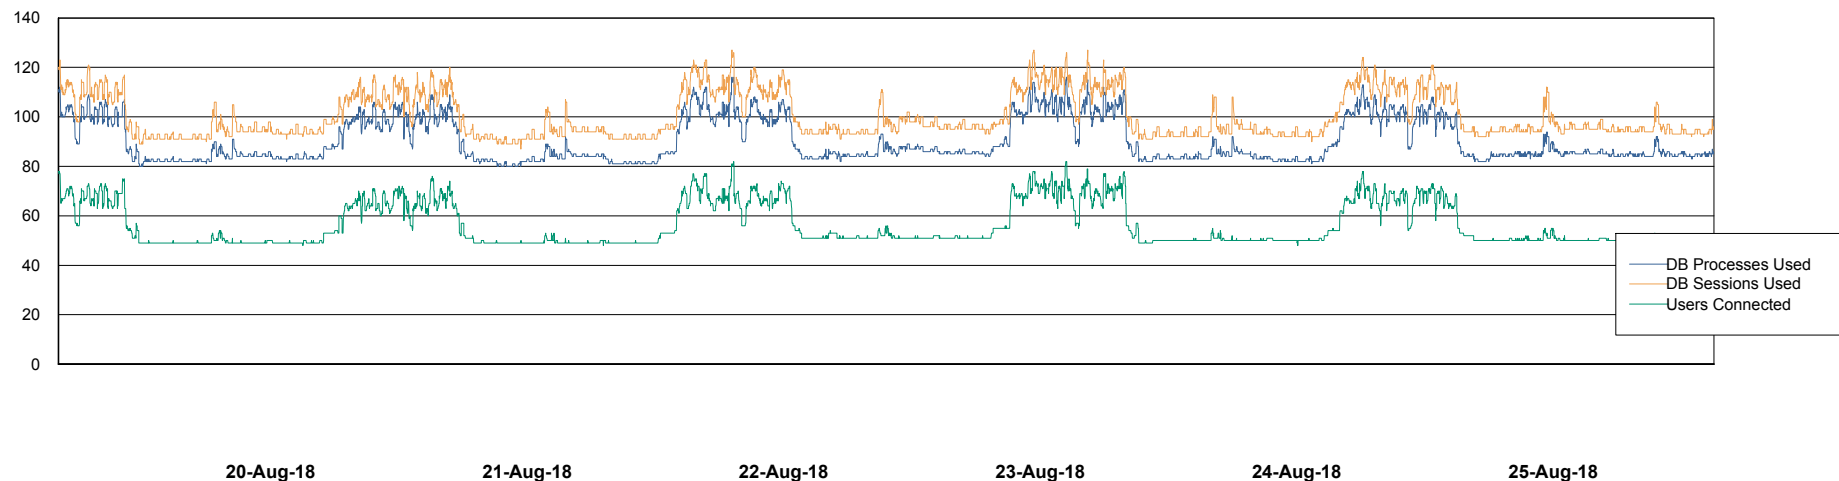

Database Performance CLODB_Production