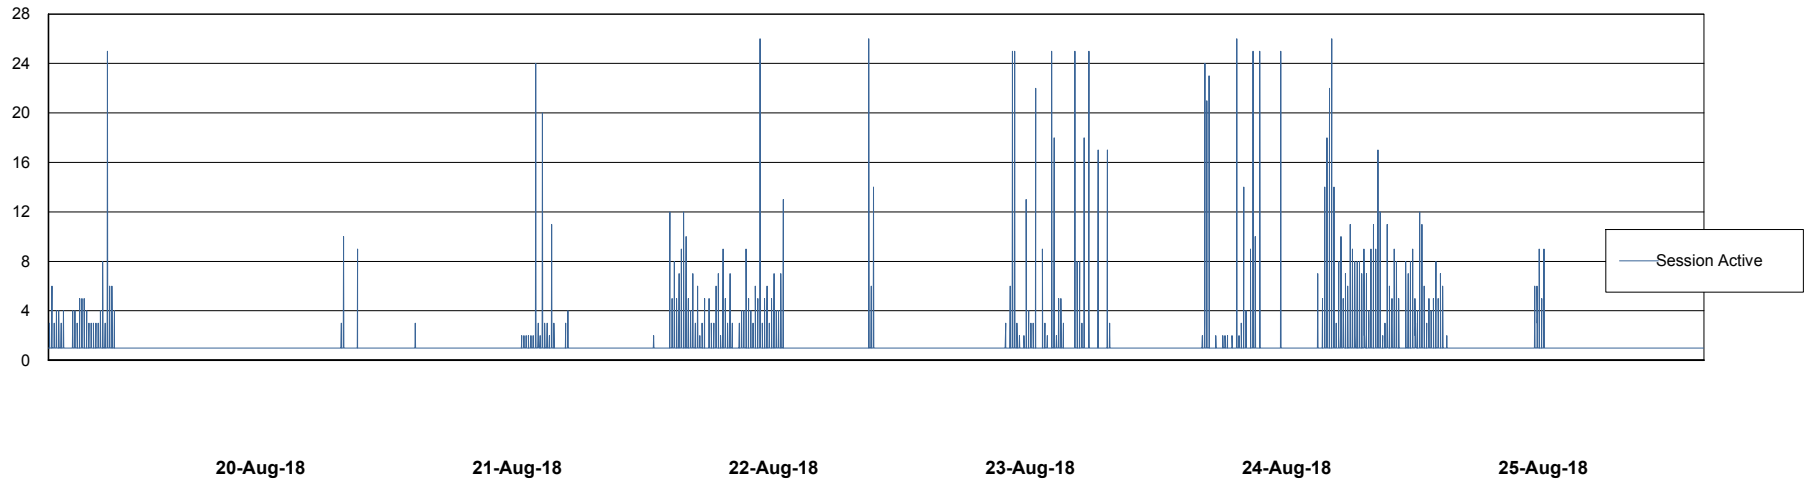

Weekly SLA Customer Report

Customer CLO Production
Database ID 38

Database Performance CLODB_Production

Weekly SLA Customer Report

Customer CLO Production
Database ID 38

Database Performance CLODB_Standby

Weekly SLA Customer Report