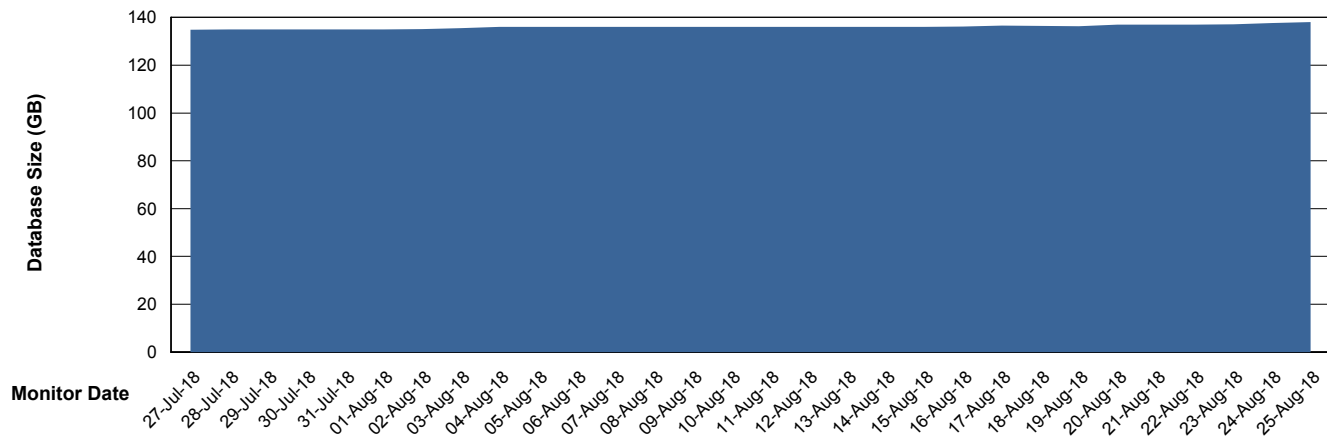

Customer CLO Production
Database ID 38

Database Performance CLODB_Test

Weekly SLA Customer Report

Customer CLO Production
 Database ID 38

DATABASE SIZE CLODB_Production

Database growth over last month

DATABASE SIZE CLODB_Test