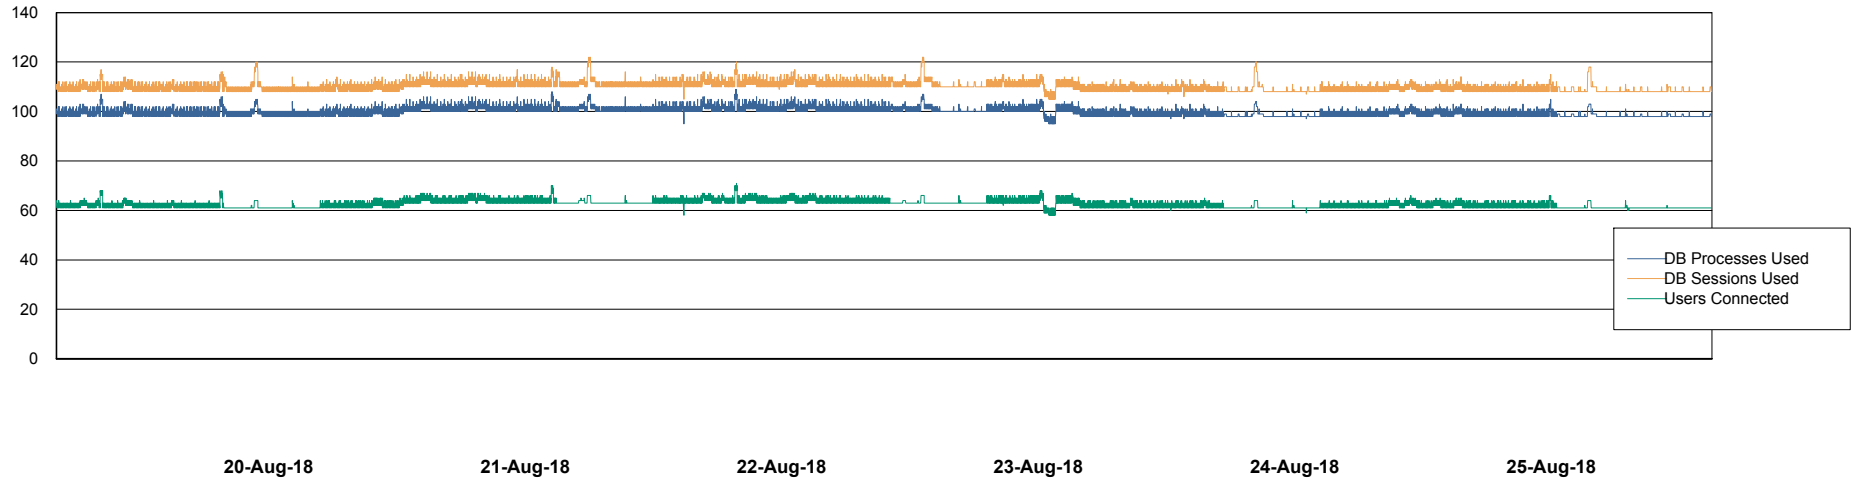

Harddisk Usage CIW_PRD_ORACLE2

	Free disk space on c: (%)	Total disk space on c: (Gb)	Free disk space on d: (%)	Total disk space on d: (Gb)	Free disk space on e: (%)	Total disk space on e: (Gb)
25-Aug-18	95	701	44	700	100	830
24-Aug-18	95	701	44	700	100	830
23-Aug-18	95	701	44	700	100	830
22-Aug-18	95	701	44	700	100	830
21-Aug-18	95	701	45	700	100	830
20-Aug-18	95	701	45	700	100	830
19-Aug-18	95	701	45	700	100	830

Weekly SLA Customer Report

Customer CIW Production
Database ID 45

Database Performance CIWDB_Production

Weekly SLA Customer Report

Customer CIW Production
Database ID 45

Database Performance CIWDB_Standby

Weekly SLA Customer Report