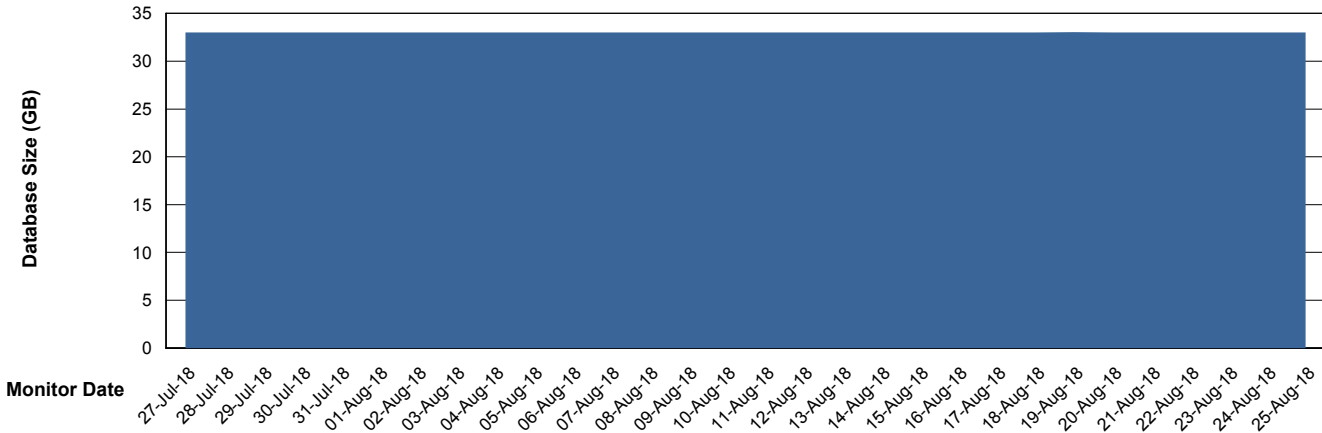

Weekly SLA Customer Report

Customer CIW Production
Database ID 45

Database Performance CIWDB_Production

Weekly SLA Customer Report

Customer CIW Production
Database ID 45

Database Performance CIWDB_Standby

Weekly SLA Customer Report

Customer CIW Production
 Database ID 45

DATABASE SIZE CIWDB_Production

Database growth over last month

Database Tablespace CIWDB_Production

Date	Tablespace Name	Filesize (Gb)	Usedsize (Gb)	Percentage free
25-Aug-18	ABSDATA	36	29	19
	INDX	5	3	40
24-Aug-18	ABSDATA	36	29	19
	INDX	5	3	40
23-Aug-18	ABSDATA	36	29	19
	INDX	5	3	40
22-Aug-18	ABSDATA	36	29	19
	INDX	5	3	40
21-Aug-18	ABSDATA	36	29	19
	INDX	5	3	40
20-Aug-18	ABSDATA	36	29	19
	INDX	5	3	40
19-Aug-18	ABSDATA	36	29	19
	INDX	5	3	40