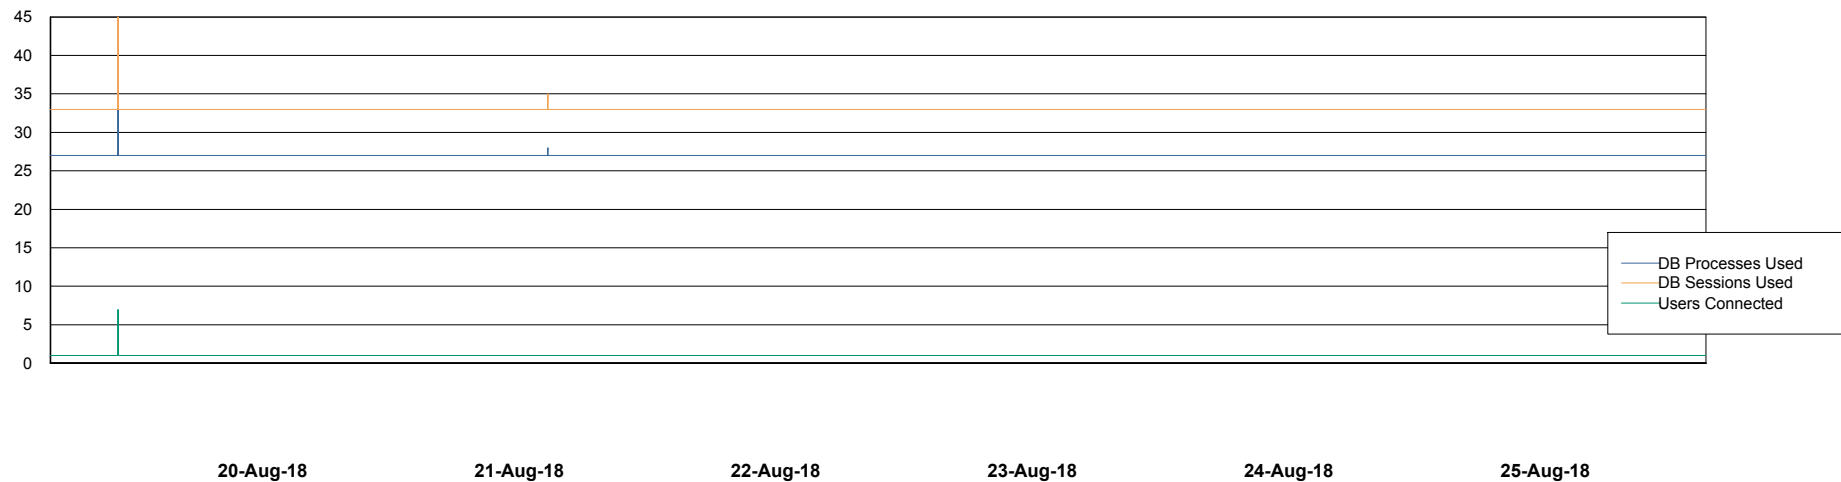

Weekly SLA Customer Report

Customer CIW Production
Database ID 45

Database Performance CIWDB_Production

Weekly SLA Customer Report

Customer CIW Production
Database ID 45

Database Performance CIWDB_Standby

Weekly SLA Customer Report

Customer CIW Production
 Database ID 45

DATABASE SIZE CIWDB_Production

Database growth over last month

Database Tablespace CIWDB_Production

Date	Tablespace Name	Filesize (Gb)	Usedsize (Gb)	Percentage free
25-Aug-18	ABSDATA	36	29	19
	INDX	5	3	40
24-Aug-18	ABSDATA	36	29	19
	INDX	5	3	40
23-Aug-18	ABSDATA	36	29	19
	INDX	5	3	40
22-Aug-18	ABSDATA	36	29	19
	INDX	5	3	40
21-Aug-18	ABSDATA	36	29	19
	INDX	5	3	40
20-Aug-18	ABSDATA	36	29	19
	INDX	5	3	40
19-Aug-18	ABSDATA	36	29	19
	INDX	5	3	40