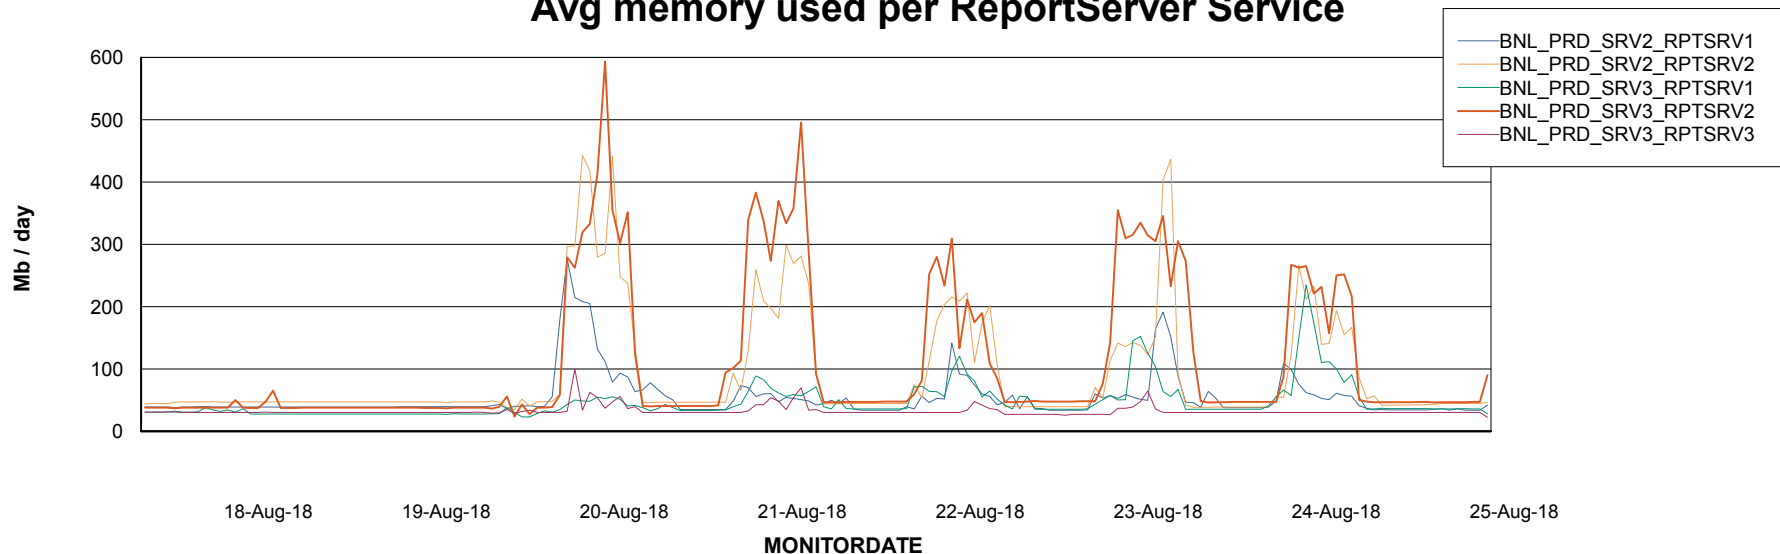

ABSSolute Web Component Services

Avg memory used per ReportServer Service