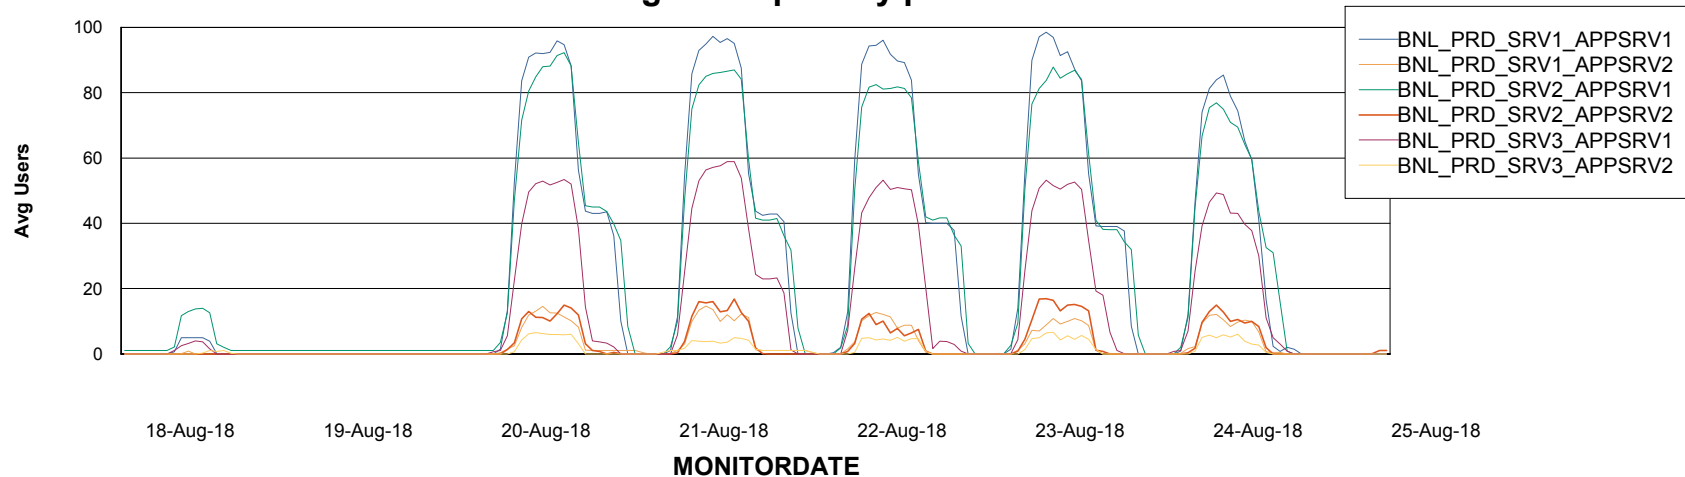

Database Tablespace BNLDB_Production

Date	Tablespace Name	Filesize (Gb)	Usedsize (Gb)	Percentage free
25-Aug-18	ABSDATA	106	65	39
	INDX	224	203	9
24-Aug-18	ABSDATA	106	65	39
	INDX	224	203	9
23-Aug-18	ABSDATA	106	64	40
	INDX	224	203	9
22-Aug-18	ABSDATA	106	64	40
	INDX	224	201	10
21-Aug-18	ABSDATA	106	64	40
	INDX	224	201	10
20-Aug-18	ABSDATA	106	64	40
	INDX	224	201	10
19-Aug-18	ABSDATA	106	63	41
	INDX	224	201	10

Weekly SLA Customer Report

Customer BNL_Production
Database ID 83

ABSSolute Application Server Services

Avg memory used per ABS Server Service

Avg users per day per ABS server

Weekly SLA Customer Report

Customer BNL_Production
Database ID 83