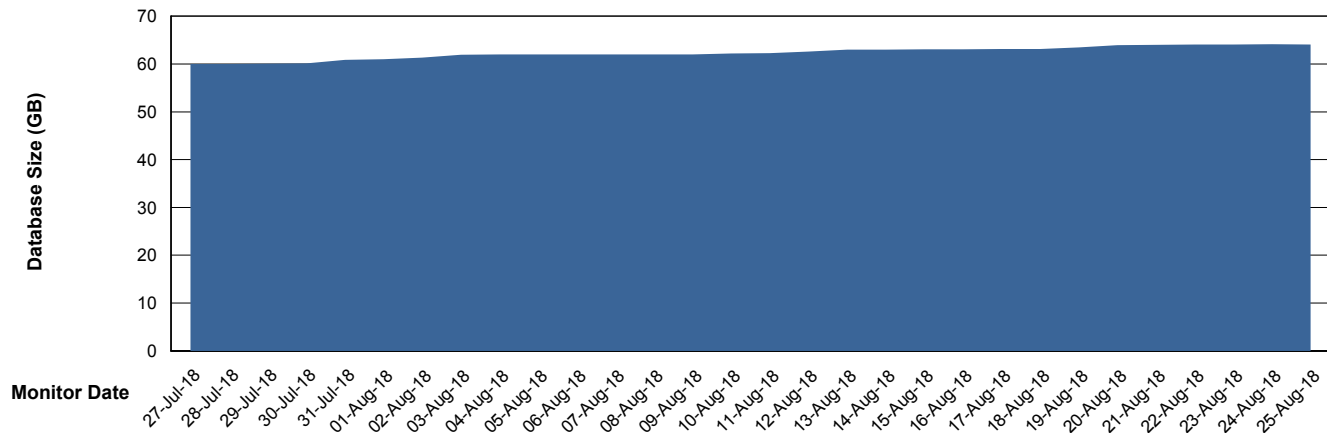

DATABASE SIZE BGGDB_Production

Database growth over last month