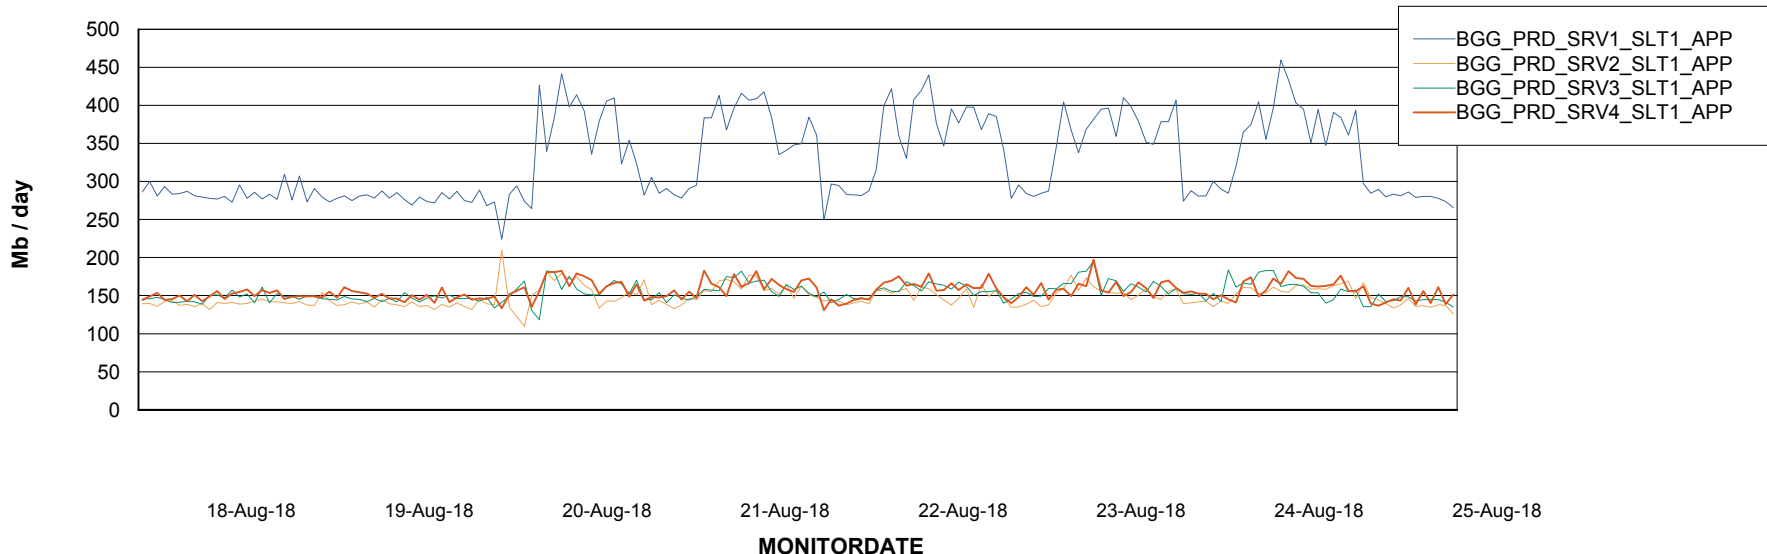

ABSSolute Application Server Services

Avg memory used per ABS Server Service