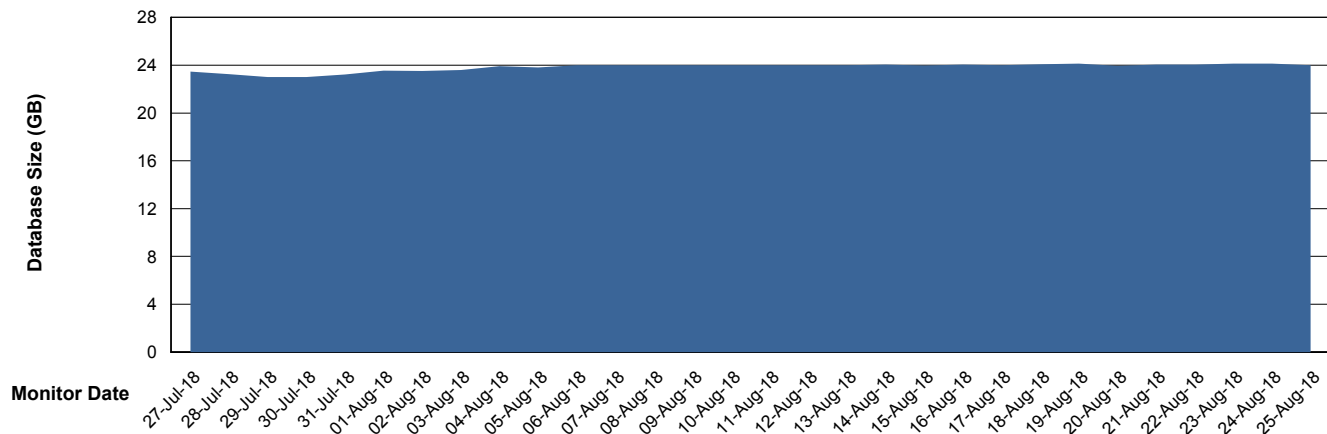

Customer BGG_Production
Database ID 58

Database Performance BGGDB_Standby

Weekly SLA Customer Report

Customer BGG_Production
 Database ID 58

DATABASE SIZE BGGDB_BI

Database growth over last month

DATABASE SIZE BGGDB_Production