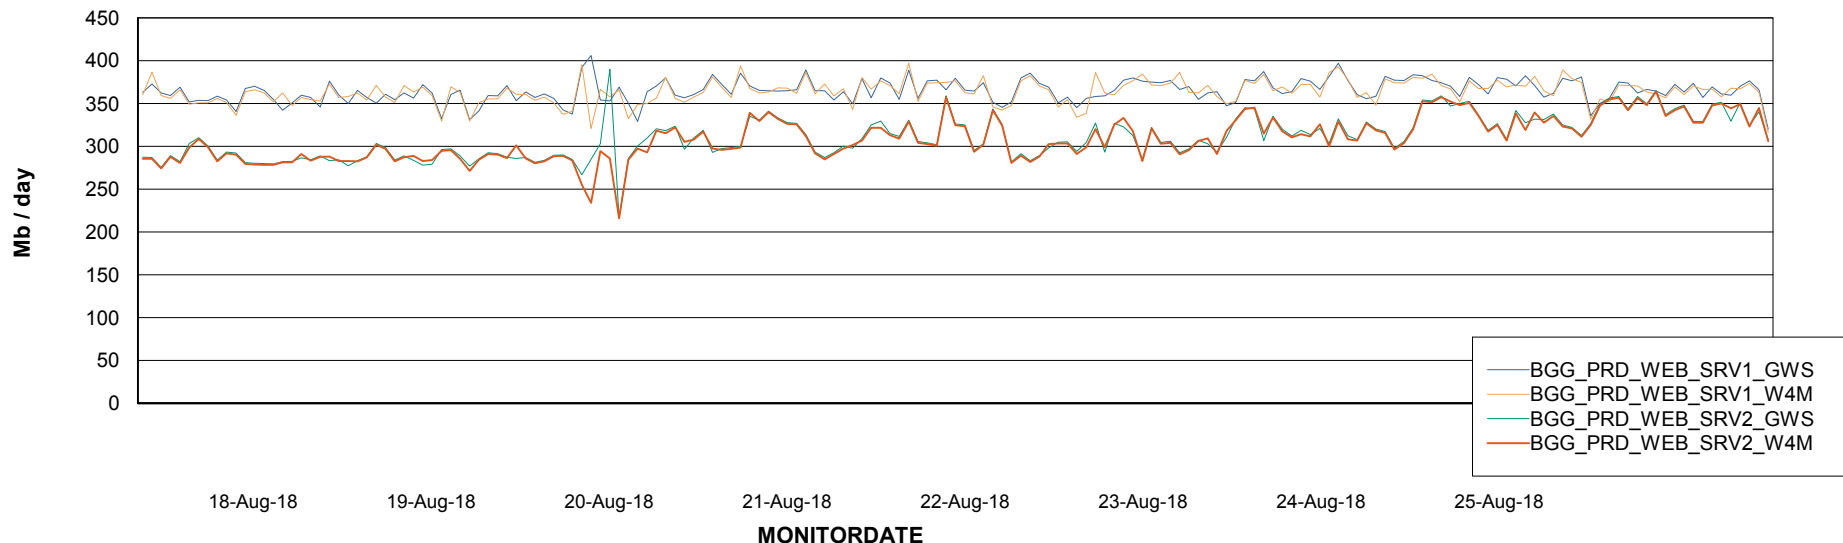

ABSSolute Web Component Services

Avg memory used per ABS Web component