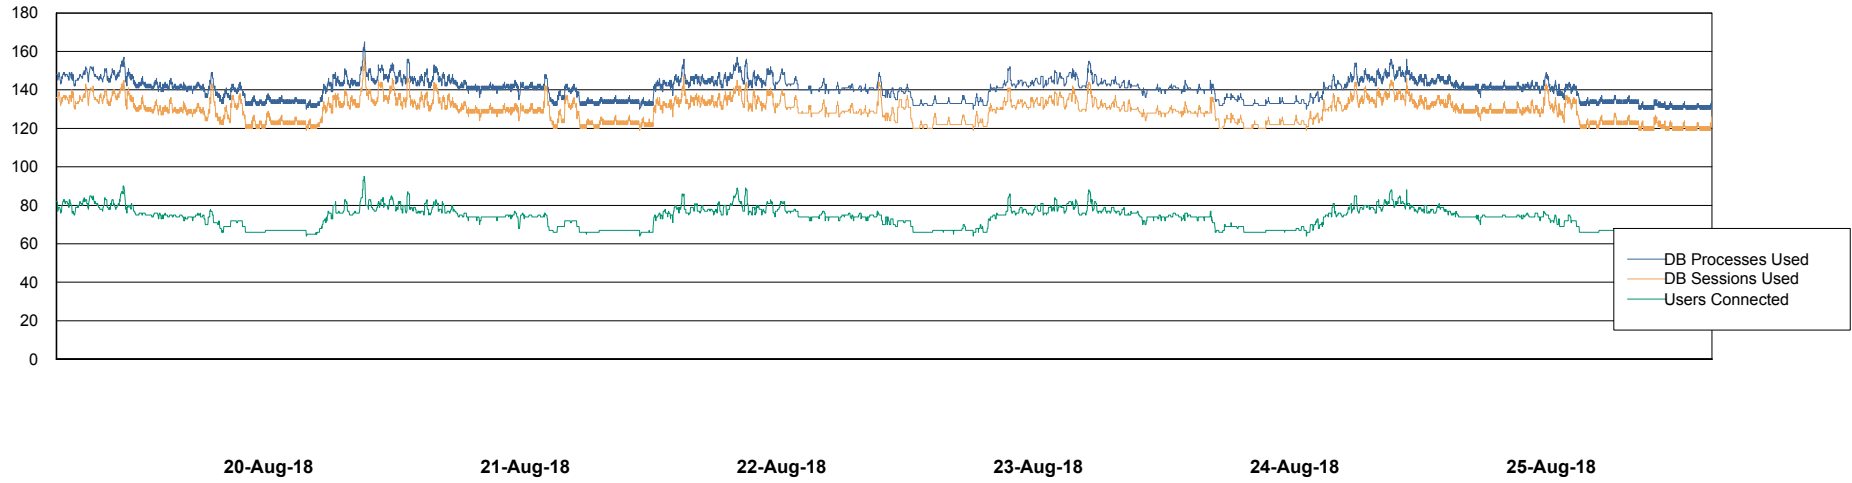

Weekly SLA Customer Report

Customer BGG_Production
Database ID 58

Database Performance BGGDB_BI

Weekly SLA Customer Report

Customer BGG_Production
Database ID 58

Database Performance BGGDB_Production

Weekly SLA Customer Report