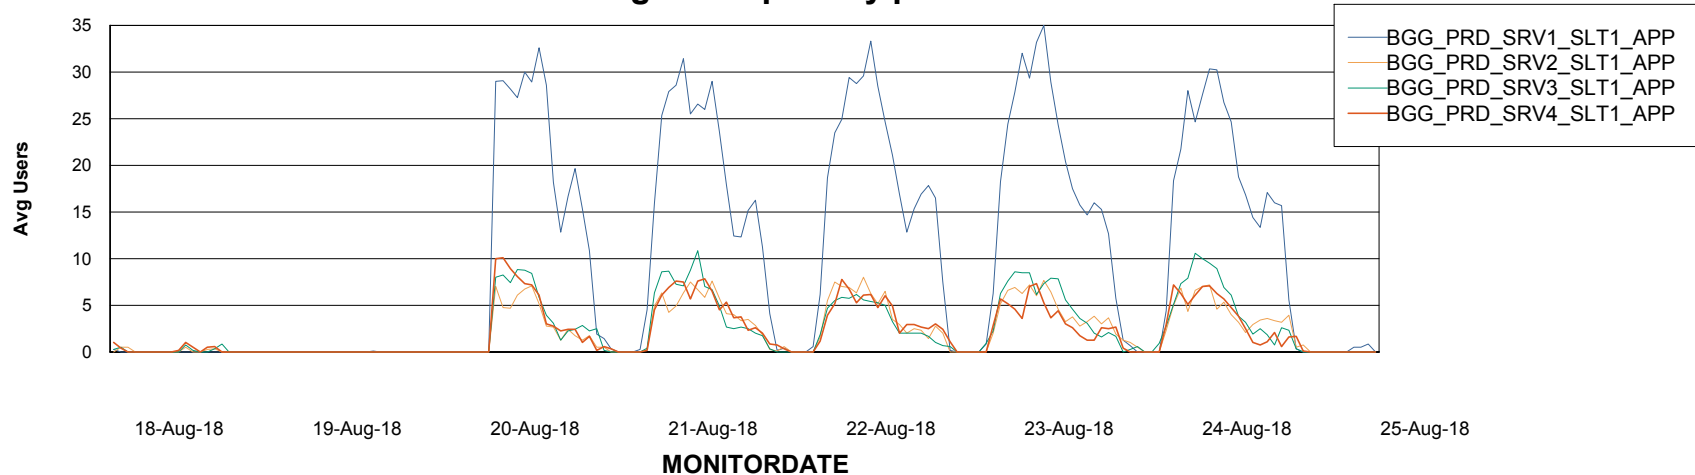

Avg users per day per ABS server