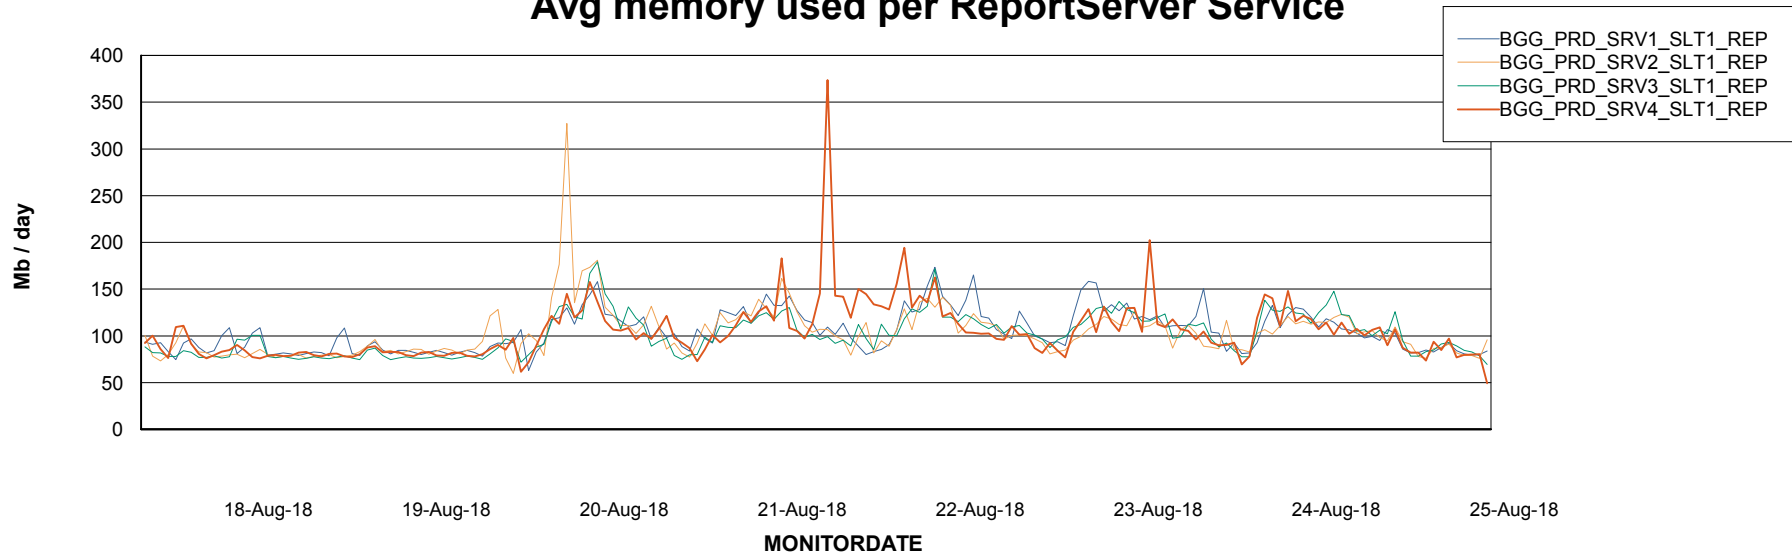

Avg memory used per ABS Server Service

Avg users per day per ABS server

Weekly SLA Customer Report

Customer BGG_Production
Database ID 58

ABSSolute Application ReportServer Services

Avg memory used per ReportServer Service