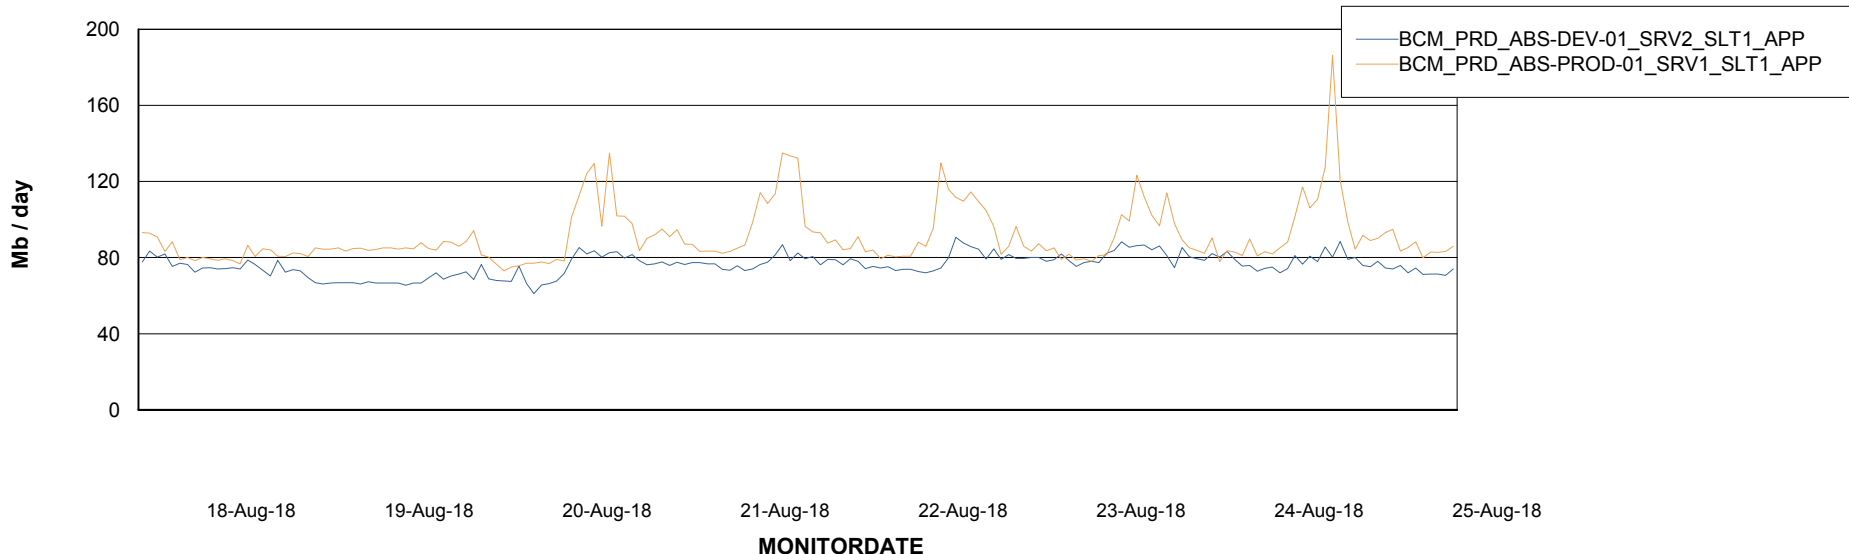

ABSolute Application Server Services

Avg memory used per ABS Server Service