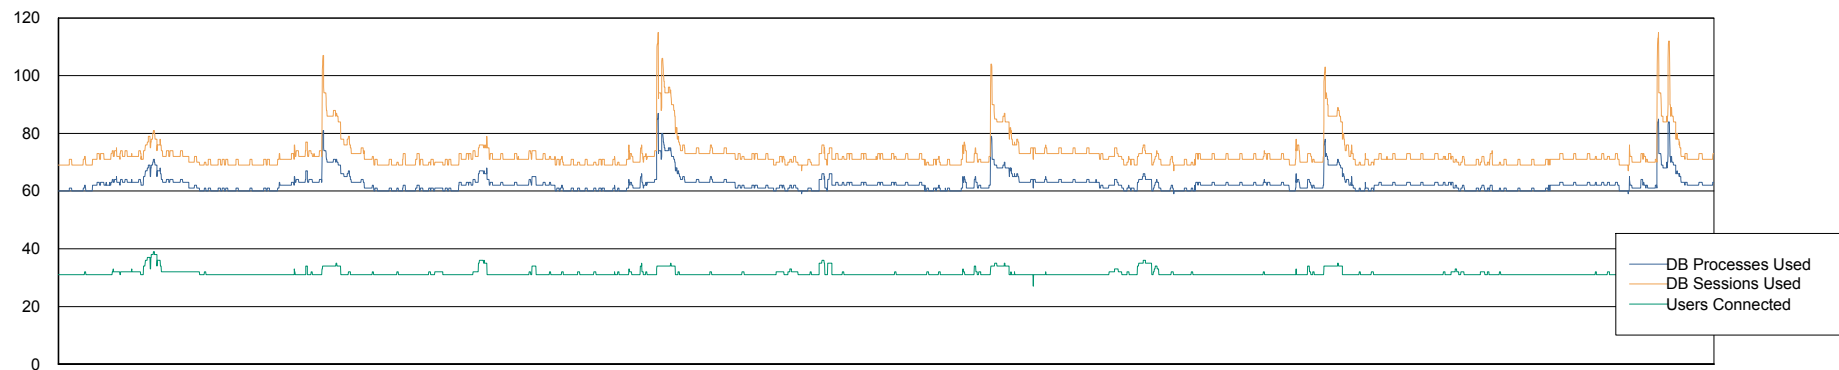

Database Performance BCMDB_ABS1 Production Database

20-Aug-18 21-Aug-18 22-Aug-18 23-Aug-18 24-Aug-18 25-Aug-18