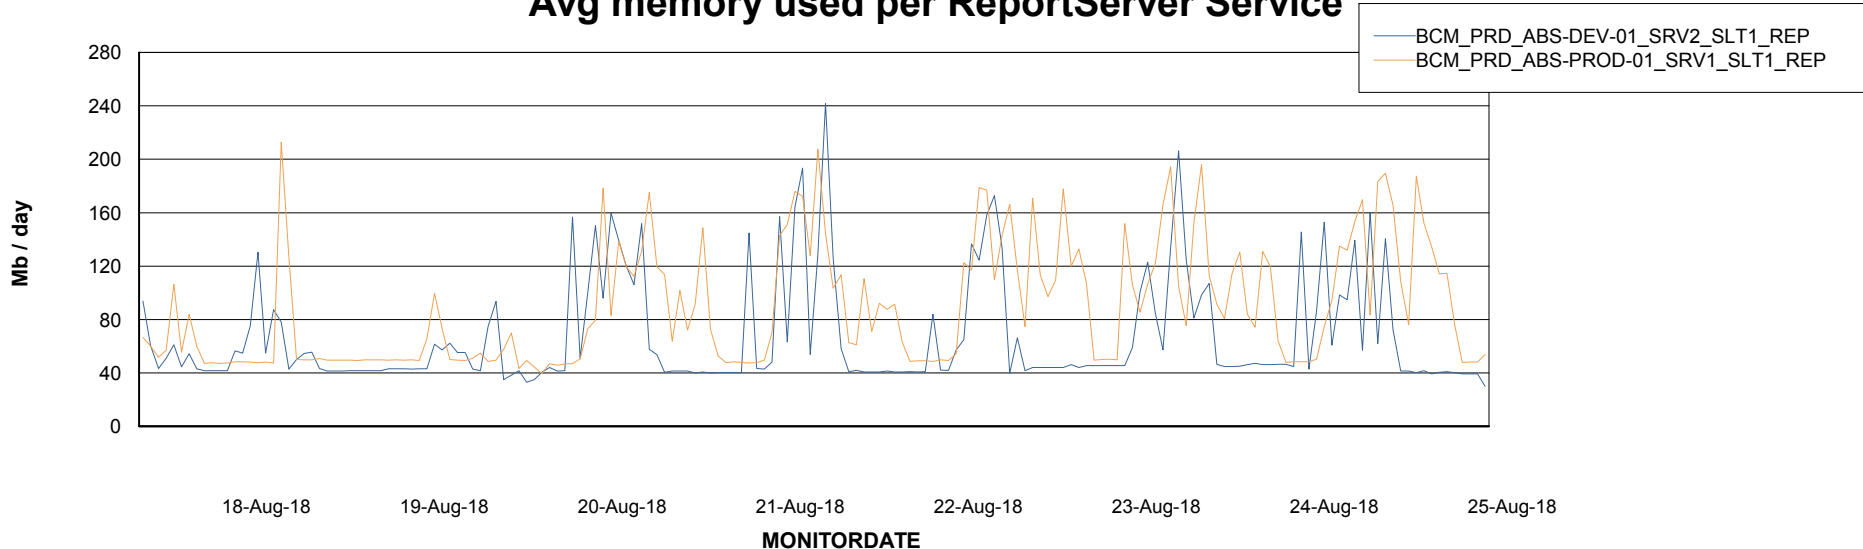

Avg memory used per ABS Server Service

Avg users per day per ABS server

Weekly SLA Customer Report

Customer BCM_Production
Database ID 81

ABSSolute Application ReportServer Services

Avg memory used per ReportServer Service