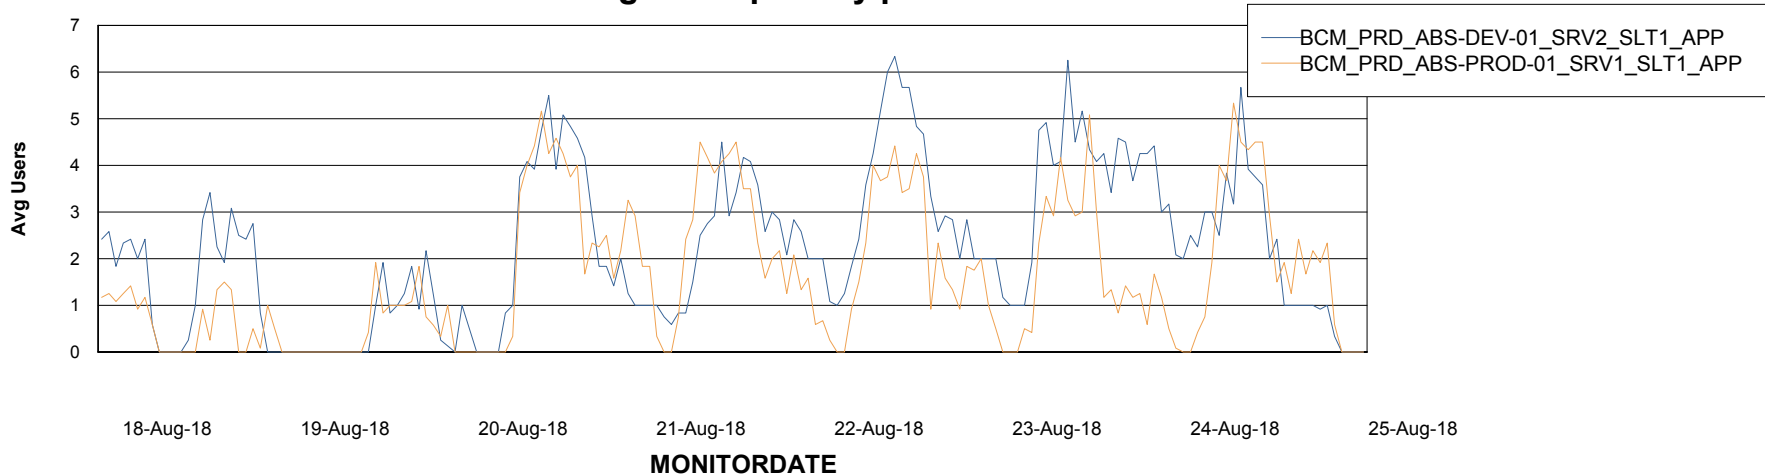

Avg users per day per ABS server