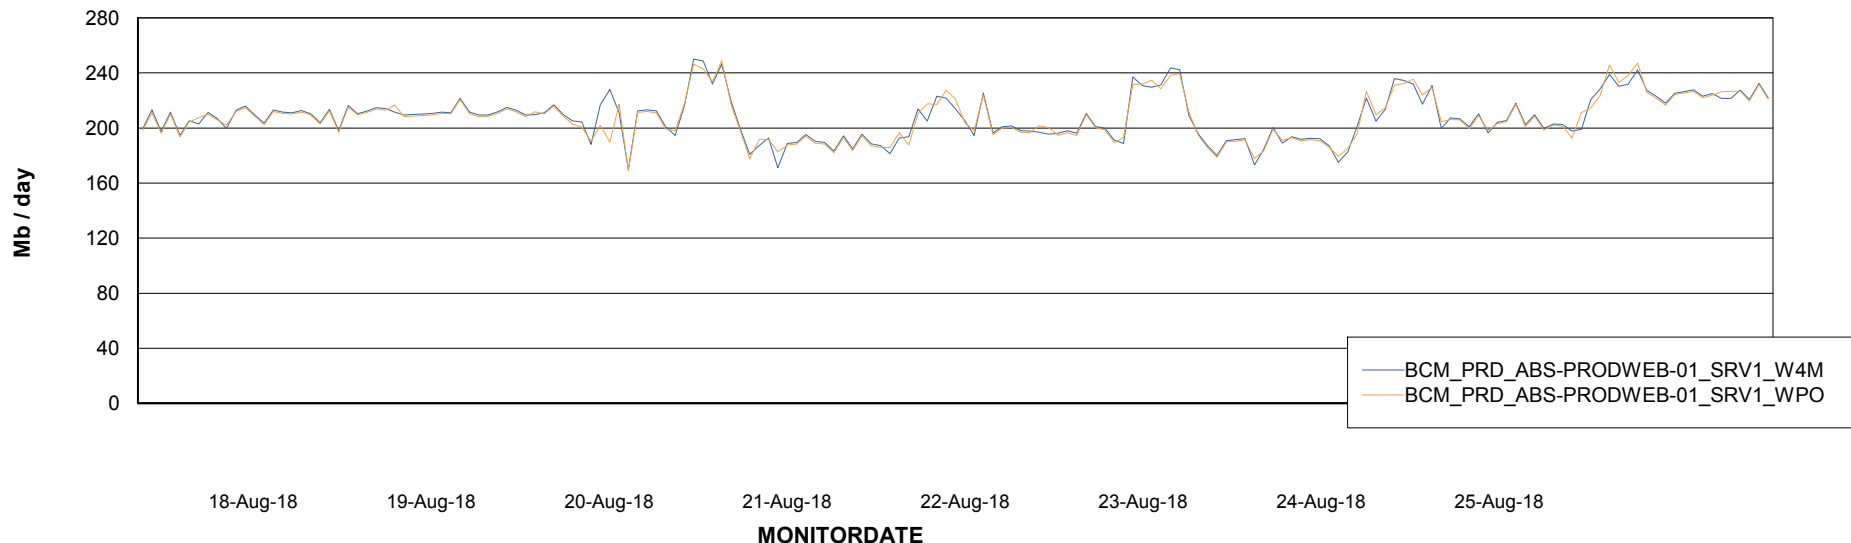

ABSSolute Web Component Services

Avg memory used per ABS Web component