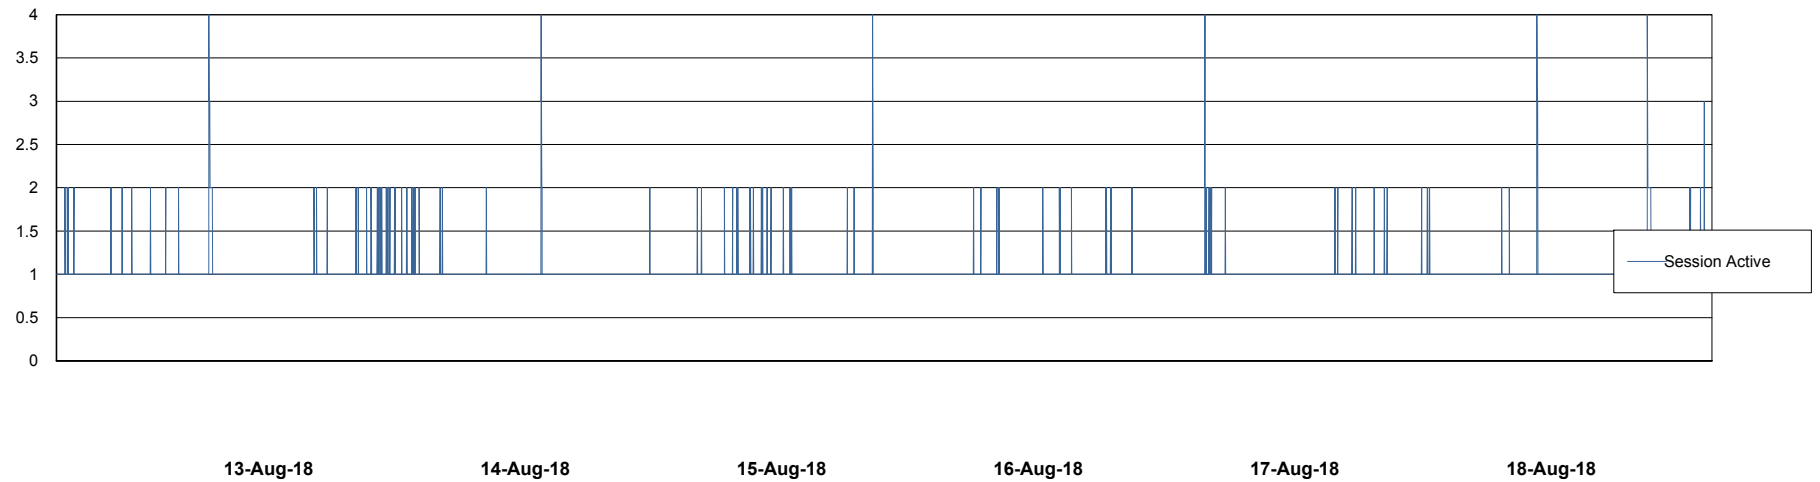

Database Performance WBLDB_Production