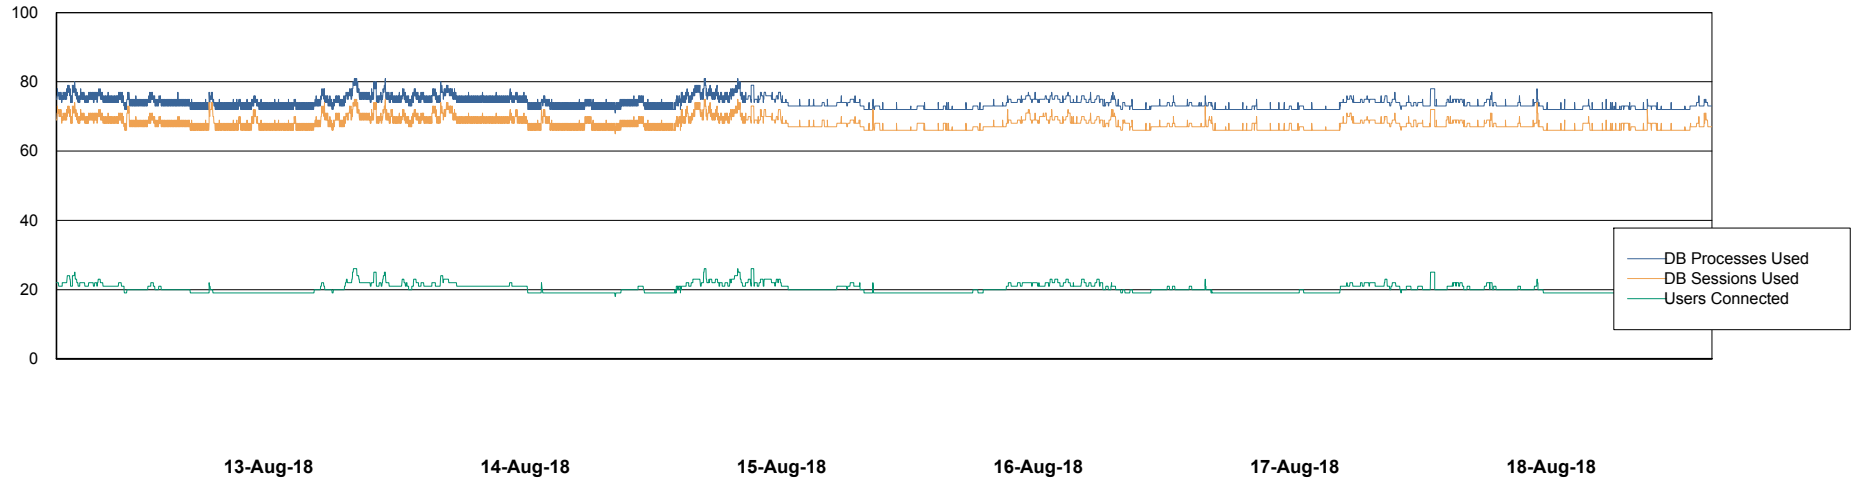

Database Performance WBLDB_Production