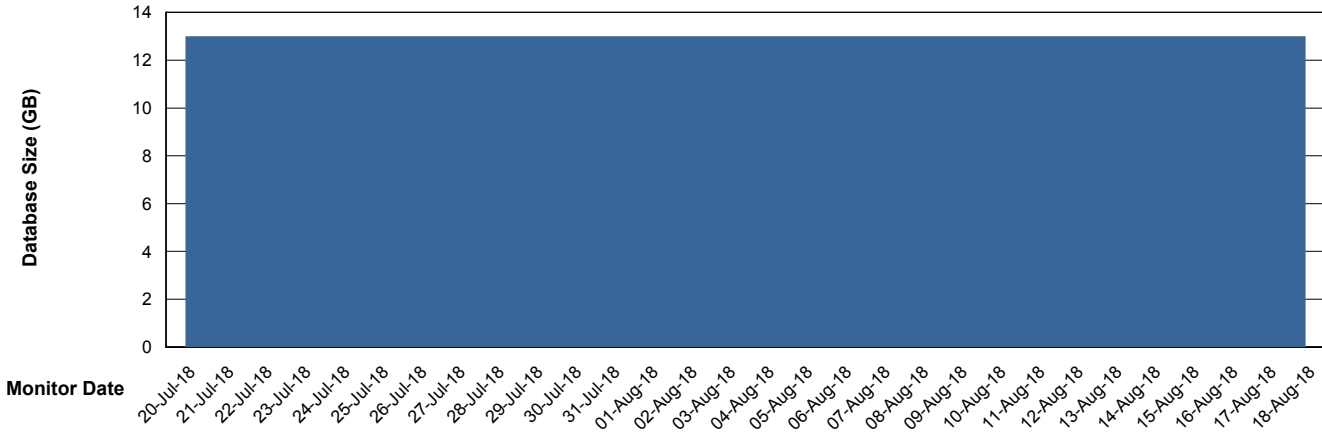

## Database Performance WBLDB\_Standby

# Weekly SLA Customer Report

Customer WBL\_Production  
 Database ID 40

DATABASE SIZE WBLDB\_Production

Database growth over last month

Database Tablespace WBLDB\_Production

Date	Tablespace Name	Filesize (Gb)	Usedsize (Gb)	Percentage free
18-Aug-18	ABSDATA	6	5	17
	INDX	8	6	25
17-Aug-18	ABSDATA	6	5	17
	INDX	8	6	25
16-Aug-18	ABSDATA	6	5	17
	INDX	8	6	25
15-Aug-18	ABSDATA	6	5	17
	INDX	8	6	25
14-Aug-18	ABSDATA	6	5	17
	INDX	8	6	25
13-Aug-18	ABSDATA	6	5	17
	INDX	8	6	25
12-Aug-18	ABSDATA	6	5	17
	INDX	8	6	25