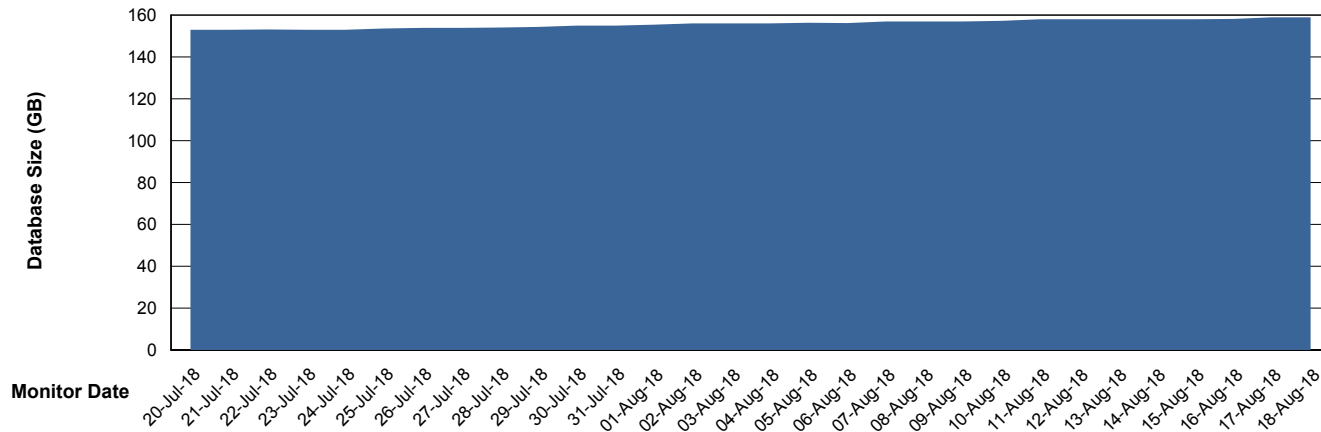

DATABASE SIZE VOSDB_Production

Database growth over last month