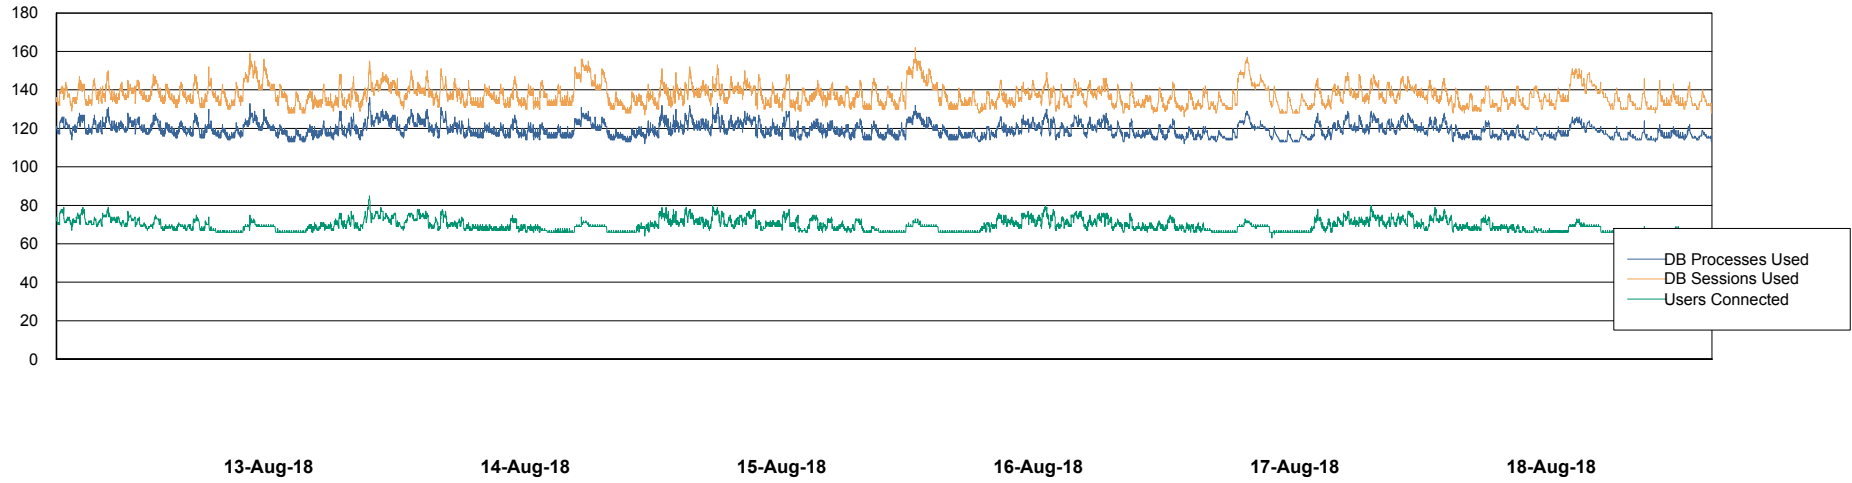

Weekly SLA Customer Report

Customer VOS_Production
Database ID 68

Database Performance VOSBIDB_Production

Weekly SLA Customer Report

Customer VOS_Production
Database ID 68

Database Performance VOSDB_Production

Weekly SLA Customer Report

Customer VOS_Production
Database ID 68

Database Performance VOSDB_Standby

Weekly SLA Customer Report

Customer VOS_Production
Database ID 68

DATABASE SIZE VOSBIDB_Production

Database growth over last month