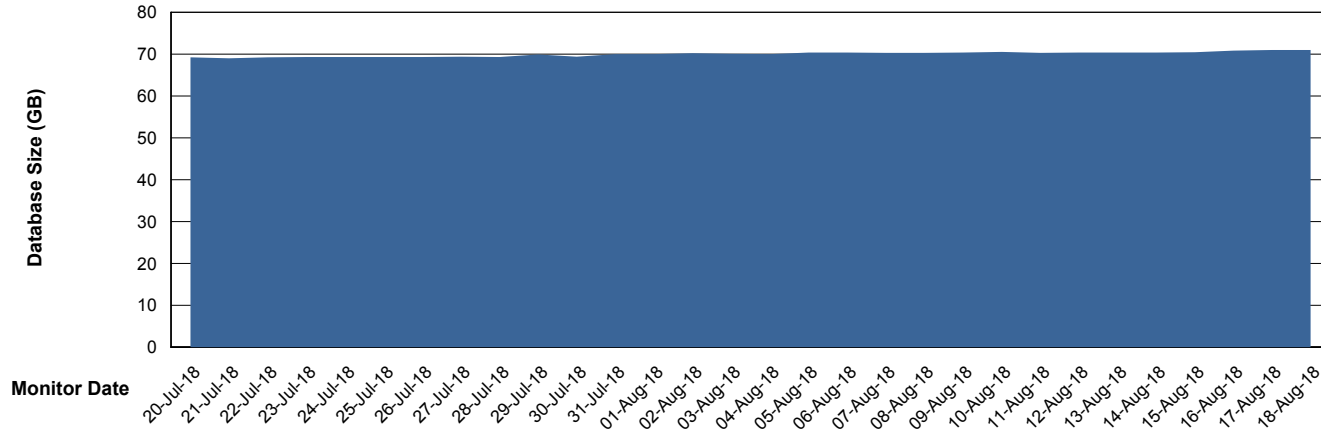

Weekly SLA Customer Report

Customer VOS_Production
Database ID 68

Database Performance VOSDB_Standby

Weekly SLA Customer Report

Customer VOS_Production
Database ID 68

DATABASE SIZE VOSBIDB_Production

Database growth over last month

DATABASE SIZE VOSDB_Production

Database growth over last month

Weekly SLA Customer Report

Customer VOS_Production
Database ID 68

Database Tablespace		VOSBIDB_Production		
Date	Tablespace Name	Filesize (Gb)	Usedsize (Gb)	Percentage free
18-Aug-18	ABSDATA	33	28	15
	INDX	48	39	19
17-Aug-18	ABSDATA	33	28	15
	INDX	48	39	19
16-Aug-18	ABSDATA	33	28	15
	INDX	48	39	19
15-Aug-18	ABSDATA	33	28	15
	INDX	48	39	19
14-Aug-18	ABSDATA	33	28	15
	INDX	48	39	19
13-Aug-18	ABSDATA	33	27	18
	INDX	48	39	19
12-Aug-18	ABSDATA	33	28	15
	INDX	48	39	19