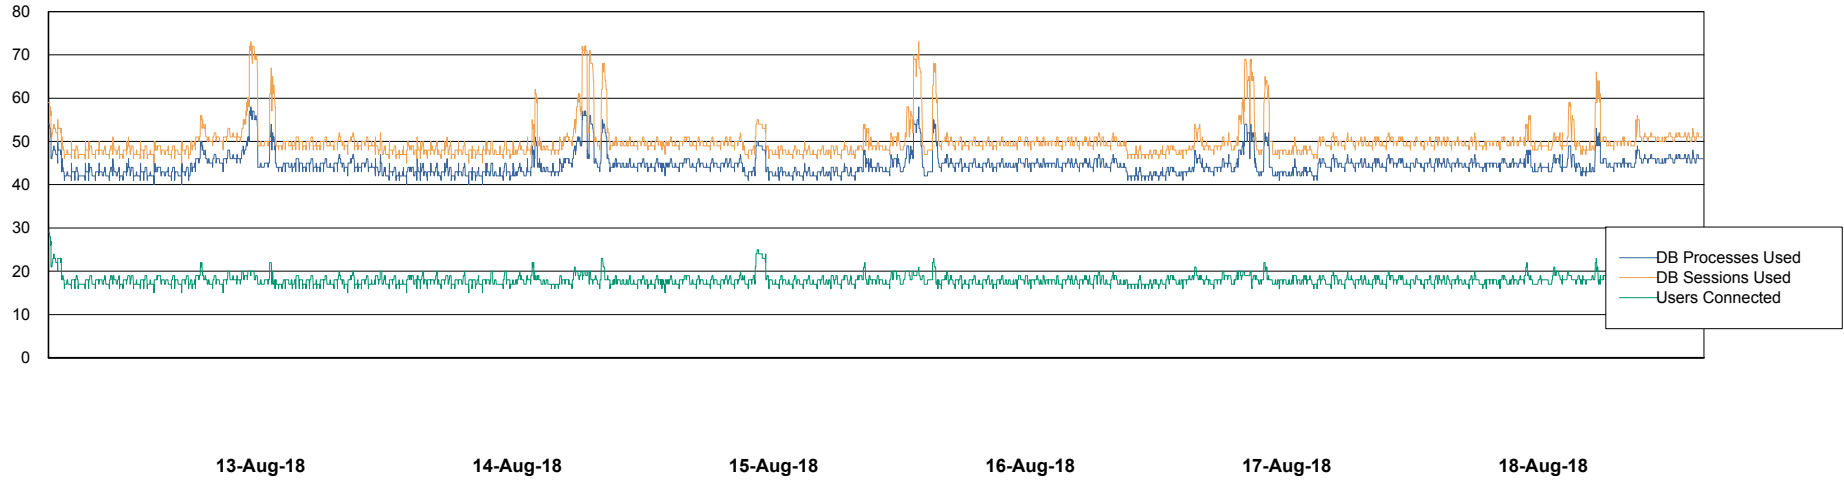

Database Performance VOSBIDB_Production