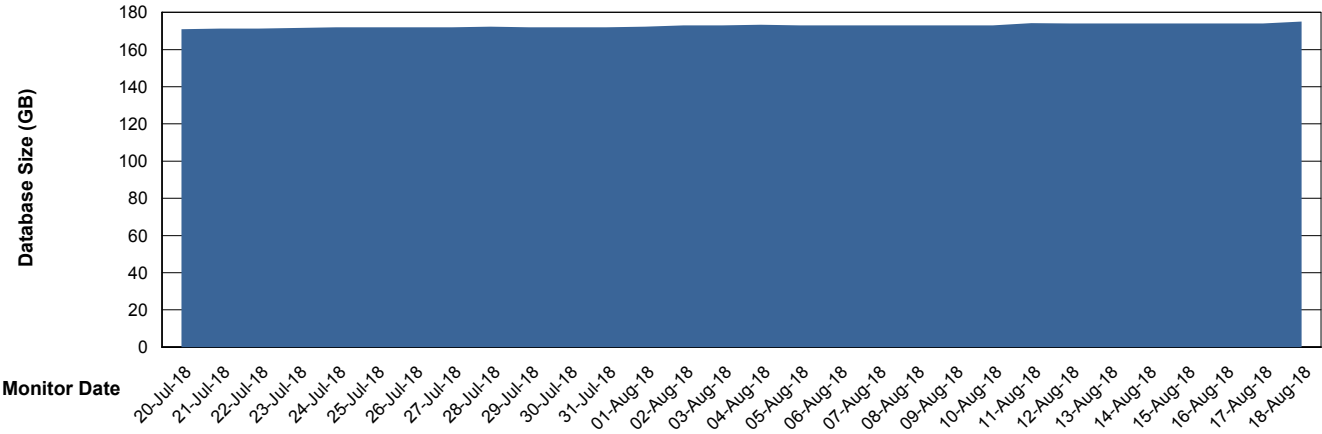

Weekly SLA Customer Report

Customer VEN_Production
Database ID 35

Database Performance VENDB_Production

Weekly SLA Customer Report

Customer VEN_Production
Database ID 35

Database Performance VENDB_Standby

Weekly SLA Customer Report

Customer VEN_Production
 Database ID 35

DATABASE SIZE VENDB_Production

Database growth over last month

Database Tablespace VENDB_Production

Date	Tablespace Name	Filesize (Gb)	Usedsize (Gb)	Percentage free
18-Aug-18	ABSDATA	73	64	12
	INDX	127	109	14
17-Aug-18	ABSDATA	73	64	12
	INDX	127	109	14
16-Aug-18	ABSDATA	73	64	12
	INDX	127	109	14
15-Aug-18	ABSDATA	73	64	12
	INDX	127	109	14
14-Aug-18	ABSDATA	73	64	12
	INDX	127	109	14
13-Aug-18	ABSDATA	73	64	12
	INDX	127	109	14
12-Aug-18	ABSDATA	73	64	12
	INDX	127	109	14