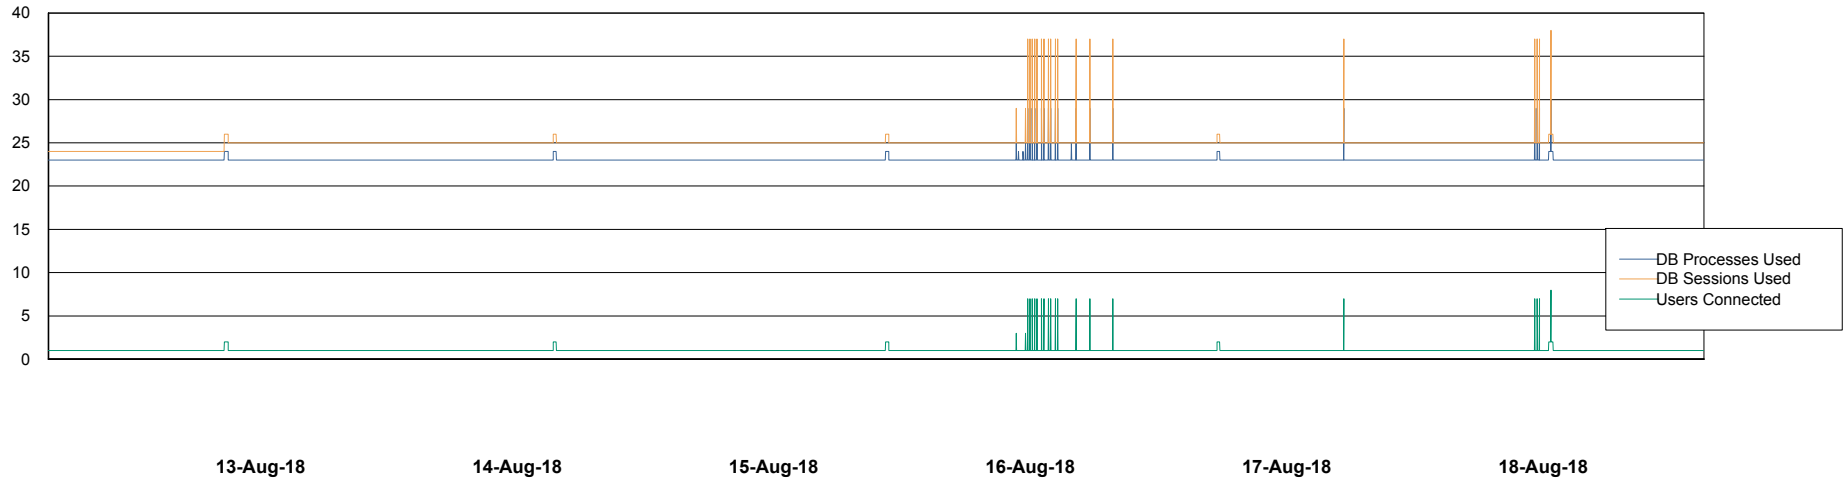

Weekly SLA Customer Report

Customer VEN_Production
Database ID 35

Database Performance VENDB_Production

Weekly SLA Customer Report

Customer VEN_Production
Database ID 35

Database Performance VENDB_Standby

Weekly SLA Customer Report