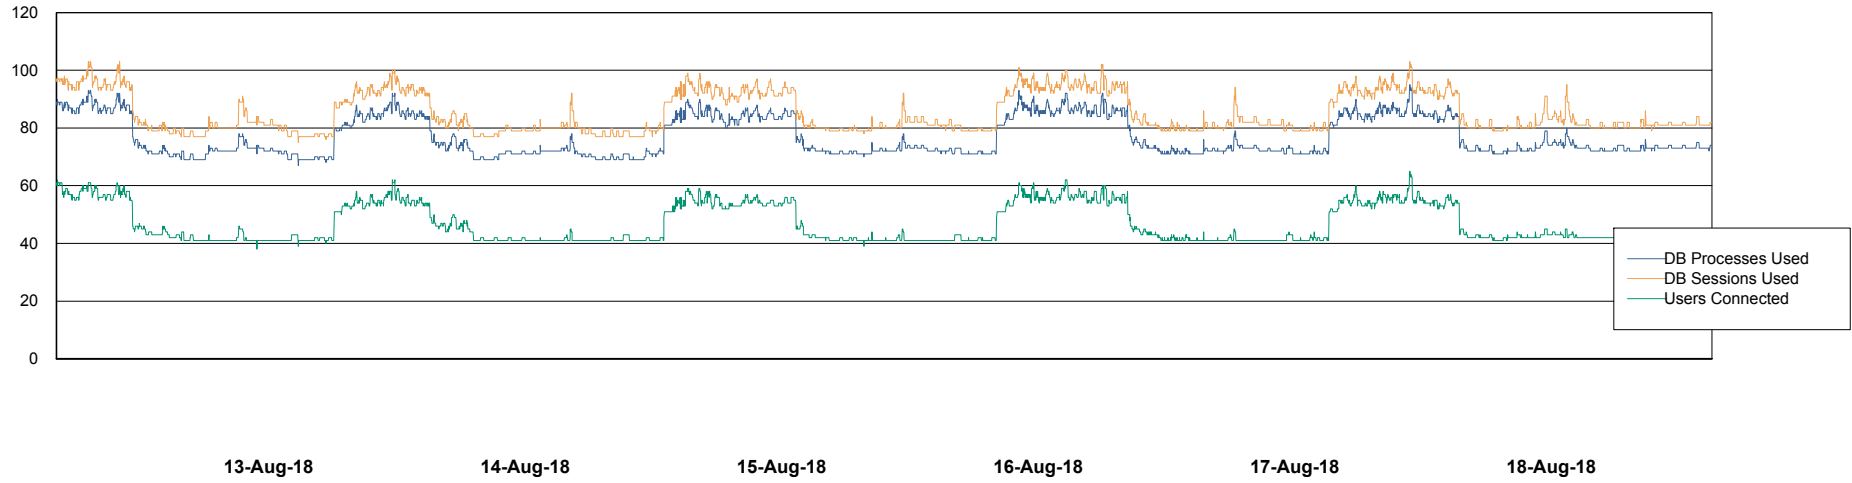

Harddisk Usage VEN_PRD_ORACLE2

	Free disk space on c: (%)	Free disk space on d: (%)	Free disk space on e: (%)
18-Aug-18	41	45	38
17-Aug-18	41	45	40
16-Aug-18	41	45	40
15-Aug-18	41	45	40
14-Aug-18	41	45	40
13-Aug-18	41	45	40
12-Aug-18	41	45	40

Weekly SLA Customer Report

Customer VEN_Production
Database ID 35

Database Performance VENDB_Production

Weekly SLA Customer Report

Customer VEN_Production
Database ID 35

Database Performance VENDB_Standby

Weekly SLA Customer Report