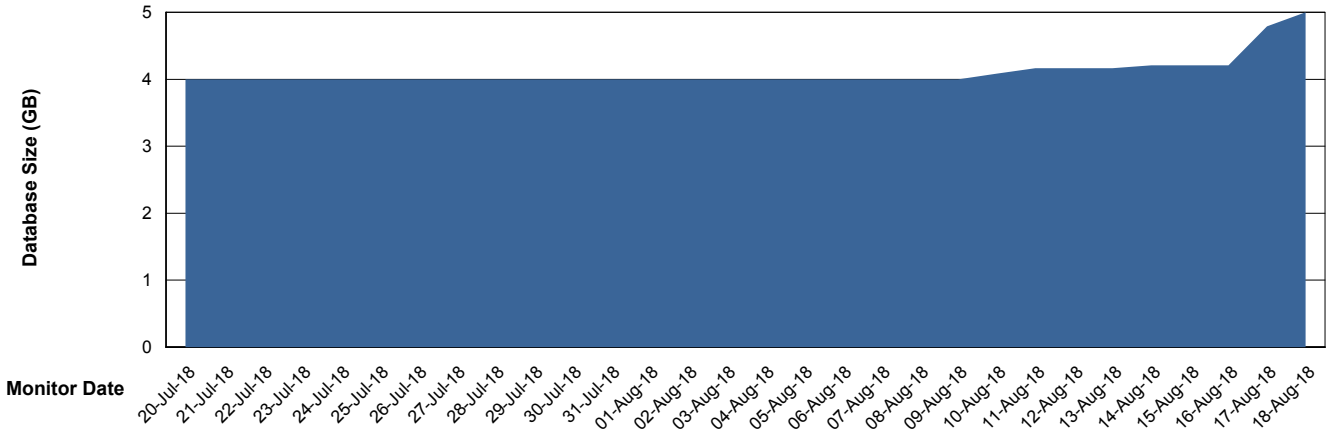

Weekly SLA Customer Report

Customer STX_Production
Database ID 71

Harddisk Usage STX_PRD_LDRSRV

	Free disk space on c: (%)	Total disk space on c: (Gb)	Free disk space on d: (%)	Total disk space on d: (Gb)
18-Aug-18	35	100	15	400
17-Aug-18	36	100	15	400
16-Aug-18	35	100	16	400
15-Aug-18	35	100	16	400
14-Aug-18	35	100	16	400
13-Aug-18	35	100	16	400
12-Aug-18	35	100	16	400

Weekly SLA Customer Report

Customer STX_Production
Database ID 71

Database Performance STXDB_Production

Weekly SLA Customer Report

Customer STX_Production
 Database ID 71

DATABASE SIZE STXDB_Production

Database growth over last month

Database Tablespace STXDB_Production

Date	Tablespace Name	Filesize (Gb)	Usedsize (Gb)	Percentage free
18-Aug-18	ABSDATA	5	4	20
	INDX	1	0	100
17-Aug-18	ABSDATA	5	4	20
	INDX	1	0	100
16-Aug-18	ABSDATA	5	4	20
	INDX	1	0	100
15-Aug-18	ABSDATA	5	4	20
	INDX	1	0	100
14-Aug-18	ABSDATA	5	4	20
	INDX	1	0	100
13-Aug-18	ABSDATA	5	4	20
	INDX	1	0	100
12-Aug-18	ABSDATA	5	4	20
	INDX	1	0	100