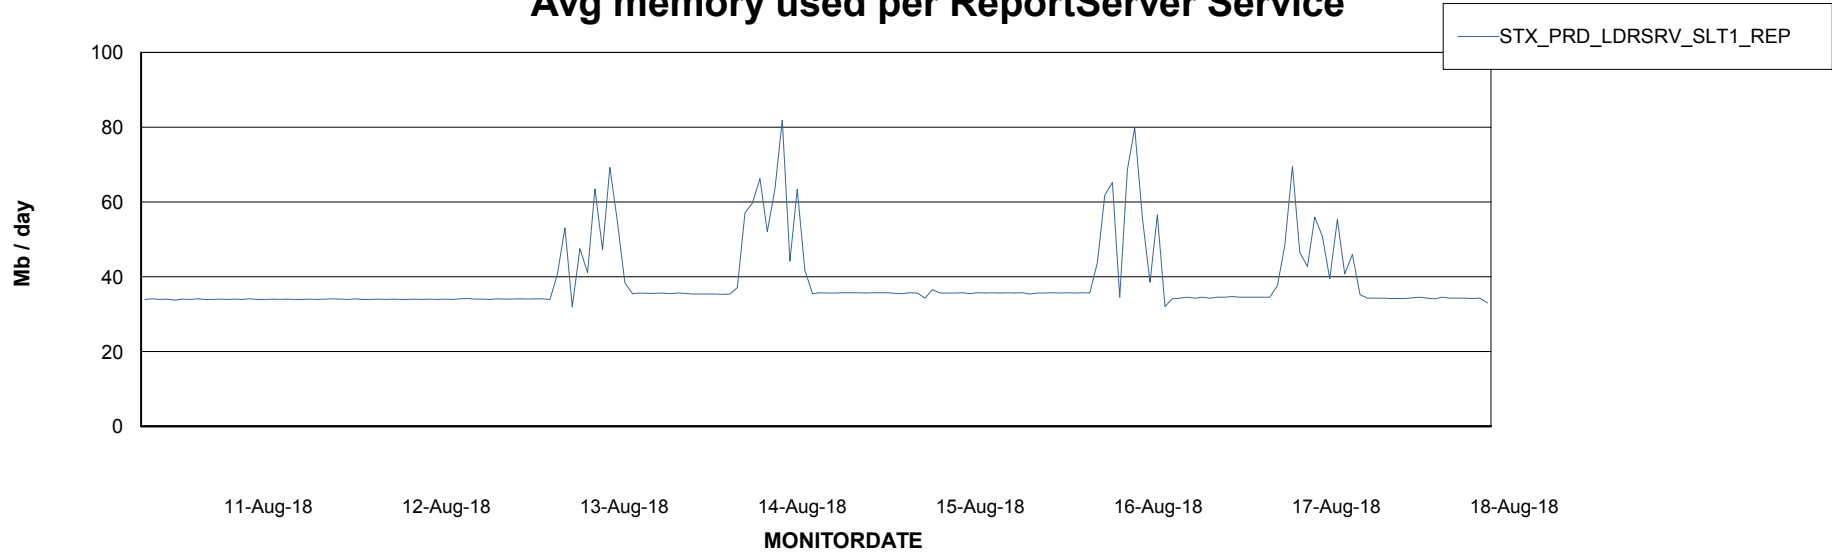

ABSSolute Application ReportServer Services

Avg memory used per ReportServer Service