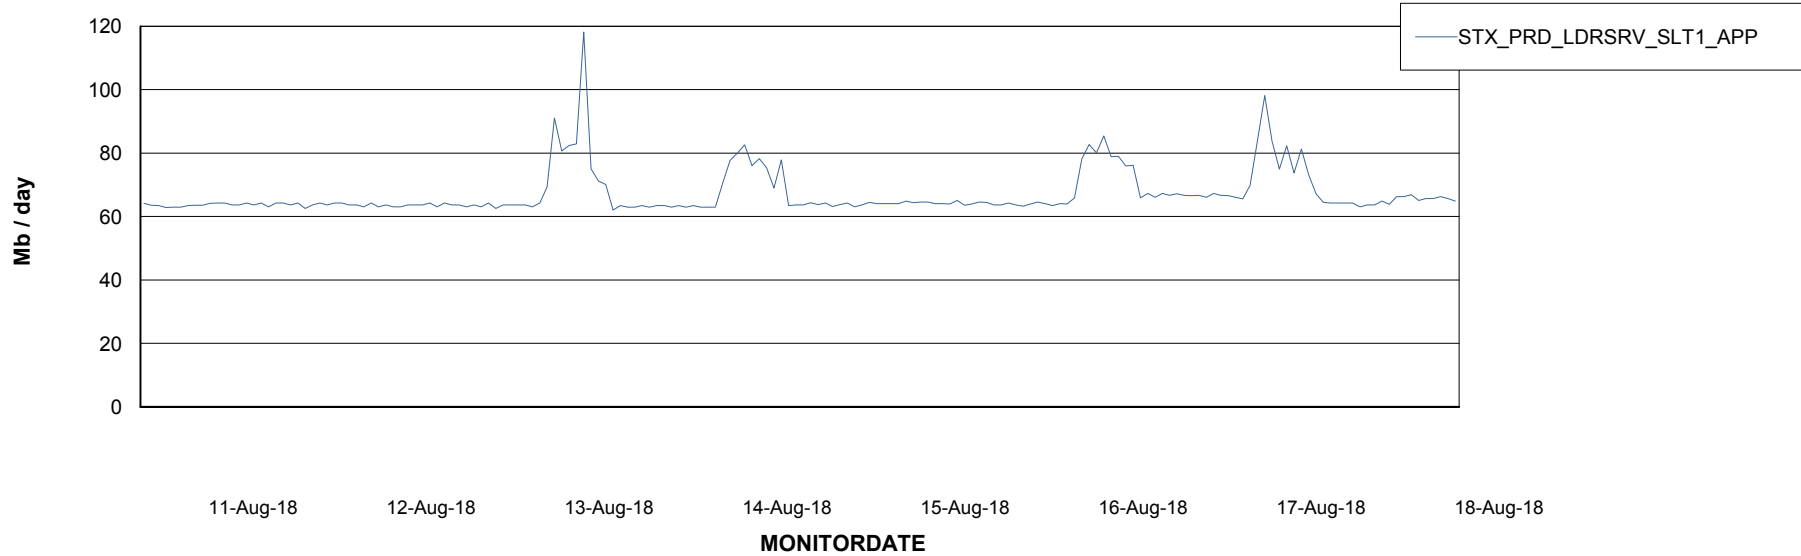

ABSSolute Application Server Services

Avg memory used per ABS Server Service