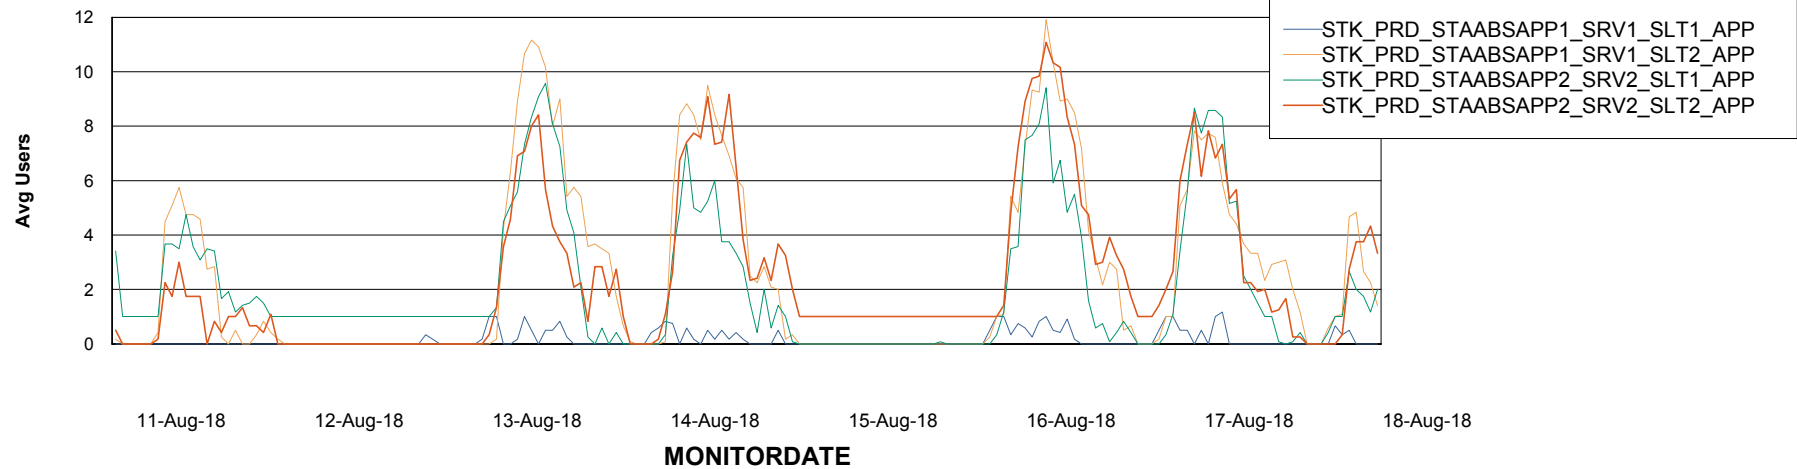

Weekly SLA Customer Report

Customer STK_Production
Database ID 82

ABSSolute Application Server Services

Avg memory used per ABS Server Service

Avg users per day per ABS server

Weekly SLA Customer Report

Customer STK_Production
Database ID 82