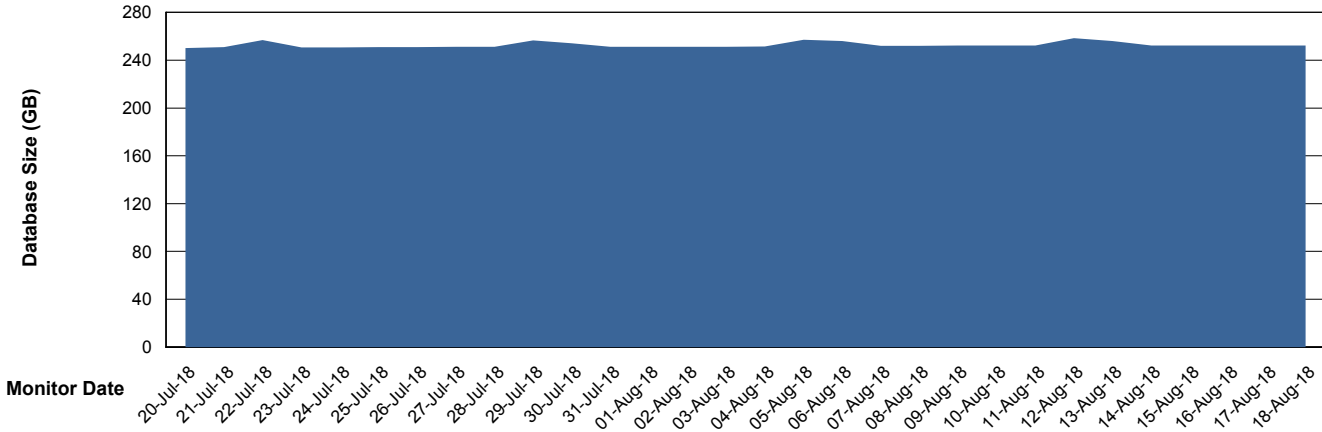

Weekly SLA Customer Report

Customer STK_Production
Database ID 82

Database Performance STKDB_ABS1 Production Database

Weekly SLA Customer Report

Customer STK_Production
Database ID 82

Database Performance STKDB_ABS1SB Standby Database

Weekly SLA Customer Report

Customer STK_Production
 Database ID 82

DATABASE SIZE STKDB_ABS1 Production Database

Database growth over last month

Database Tablespace STKDB_ABS1 Production Database

Date	Tablespace Name	Filesize (Gb)	Usedsize (Gb)	Percentage free
18-Aug-18	ABSDATA	179	128	28
	INDX	140	119	15
17-Aug-18	ABSDATA	179	128	28
	INDX	140	119	15
16-Aug-18	ABSDATA	179	128	28
	INDX	140	119	15
15-Aug-18	ABSDATA	179	128	28
	INDX	140	119	15
14-Aug-18	ABSDATA	179	128	28
	INDX	140	119	15
13-Aug-18	ABSDATA	179	128	28
	INDX	140	119	15
12-Aug-18	ABSDATA	179	128	28
	INDX	140	119	15