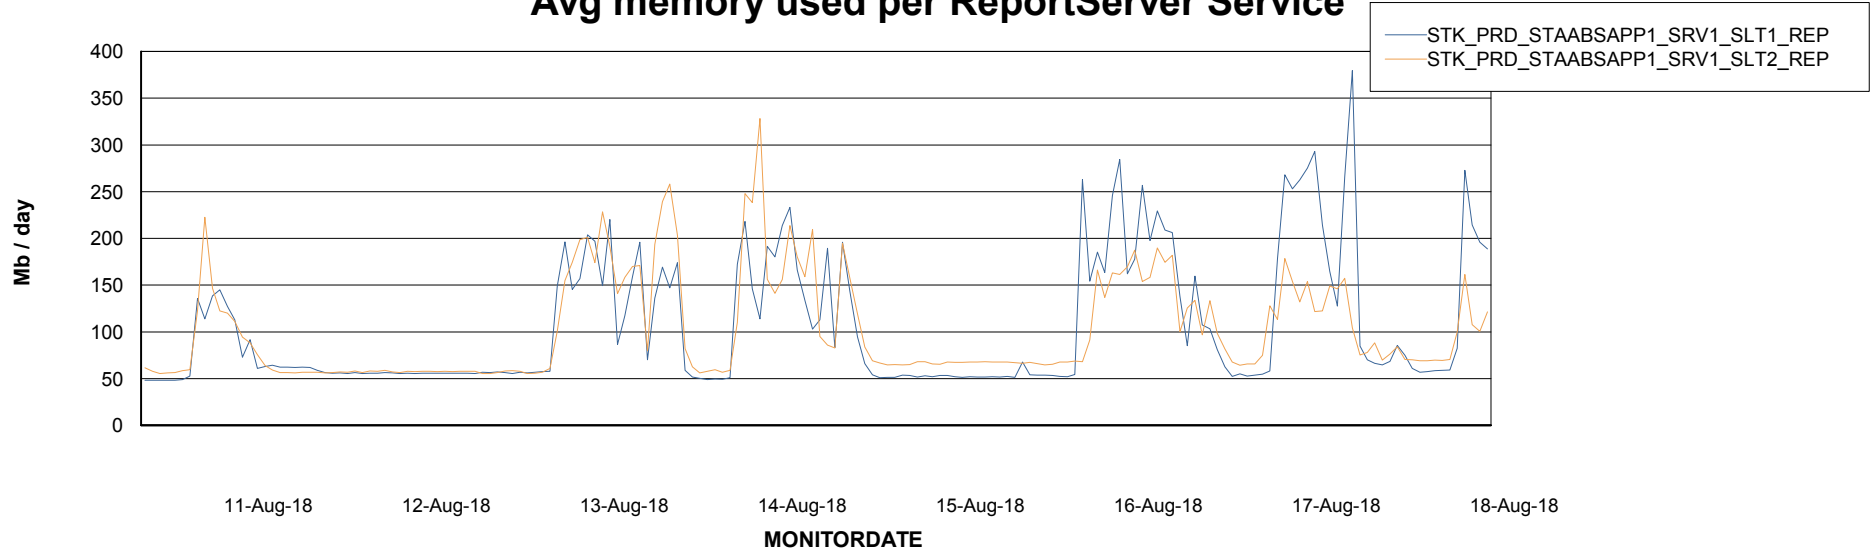

ABSSolute Application ReportServer Services

Avg memory used per ReportServer Service