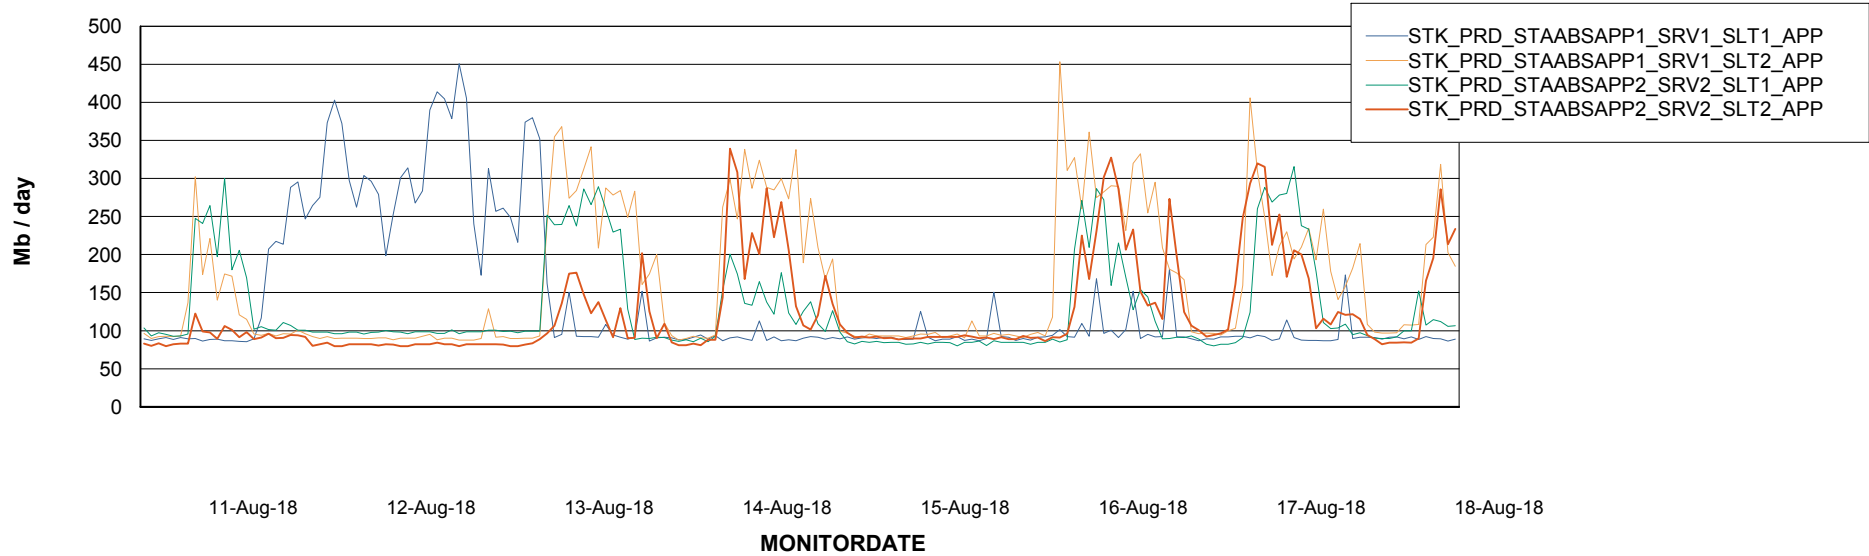

ABSSolute Application Server Services

Avg memory used per ABS Server Service