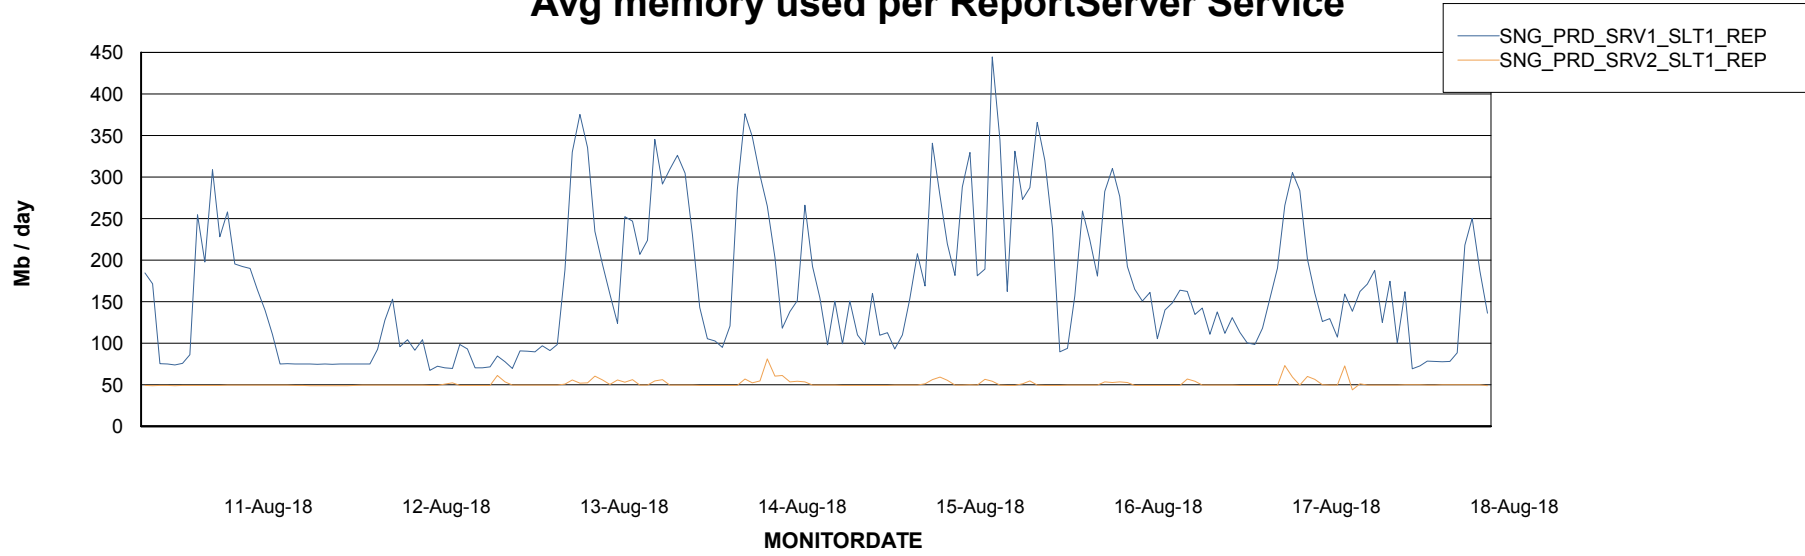

ABSSolute Application ReportServer Services

Avg memory used per ReportServer Service