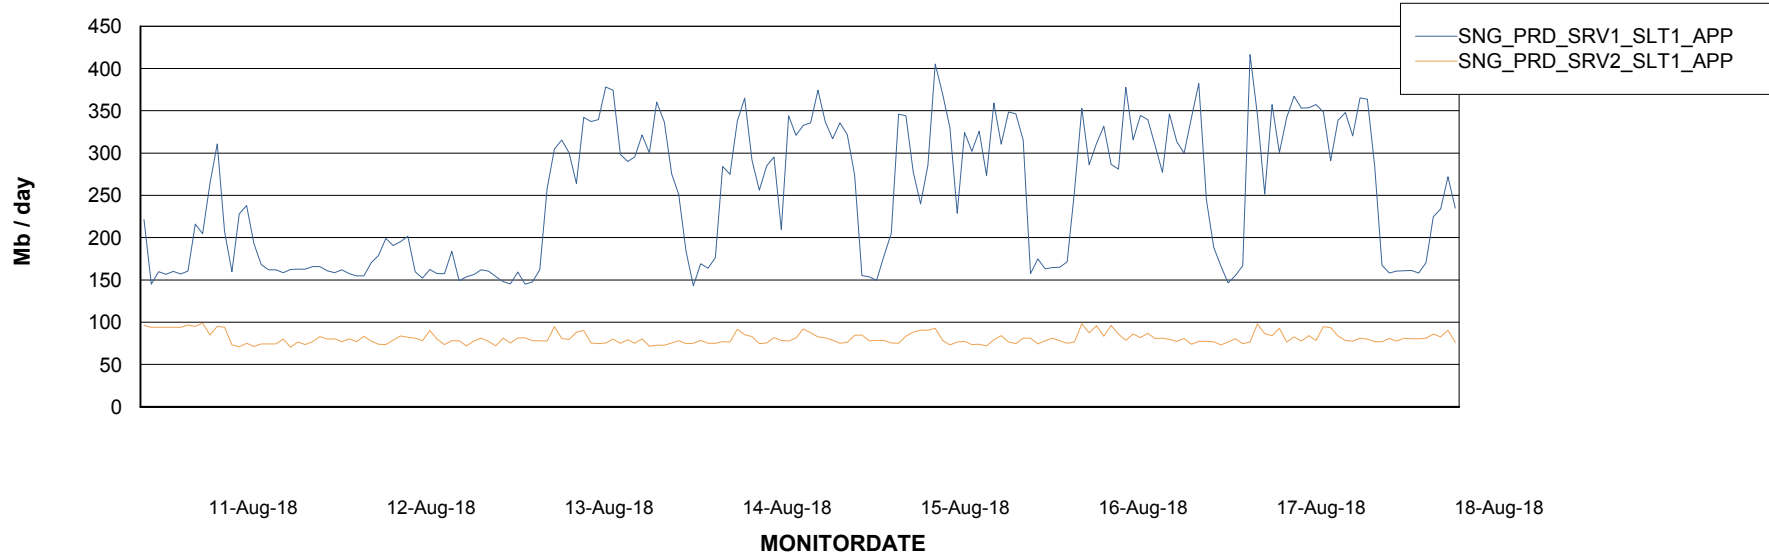

ABSolute Application Server Services

Avg memory used per ABS Server Service