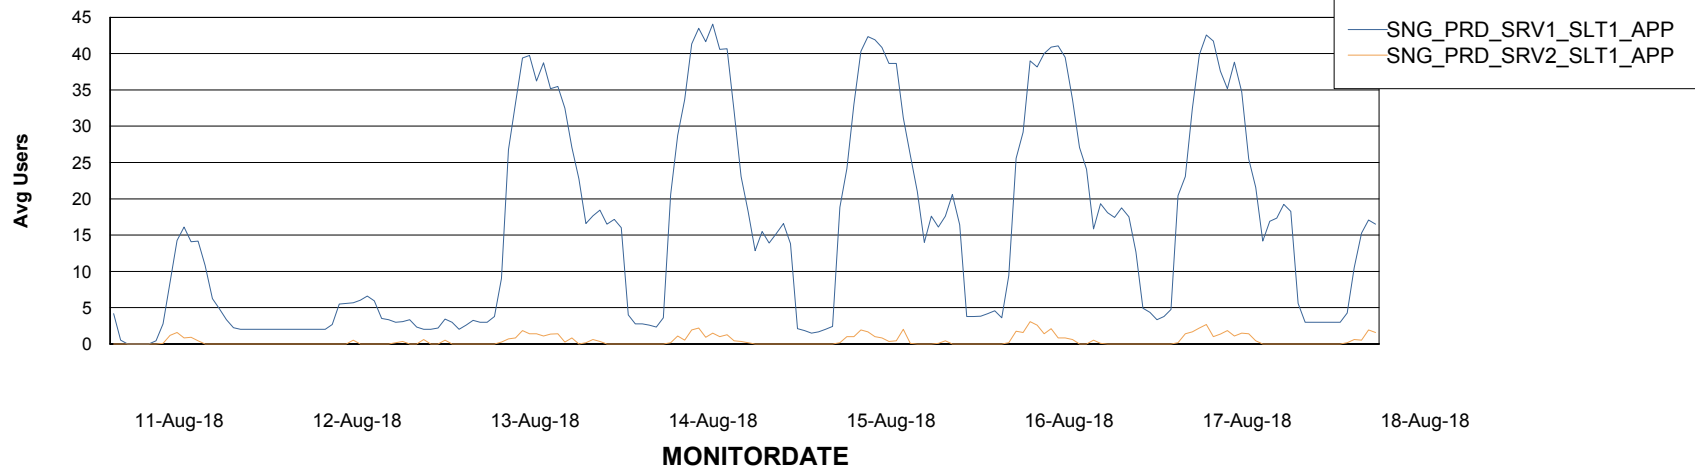

Database Tablespace SNGDB_Production

Date	Tablespace Name	Filesize (Gb)	Usedsize (Gb)	Percentage free
18-Aug-18	ABSDATA	18	15	17
	INDX	54	46	15
17-Aug-18	ABSDATA	18	15	17
	INDX	54	46	15
16-Aug-18	ABSDATA	18	15	17
	INDX	54	46	15
15-Aug-18	ABSDATA	18	15	17
	INDX	54	46	15
14-Aug-18	ABSDATA	18	15	17
	INDX	54	46	15
13-Aug-18	ABSDATA	18	15	17
	INDX	54	46	15
12-Aug-18	ABSDATA	18	15	17
	INDX	54	46	15

Weekly SLA Customer Report

Customer SNG_Production
Database ID 70

ABSolute Application Server Services

Avg memory used per ABS Server Service

Avg users per day per ABS server

Weekly SLA Customer Report

Customer SNG_Production
Database ID 70