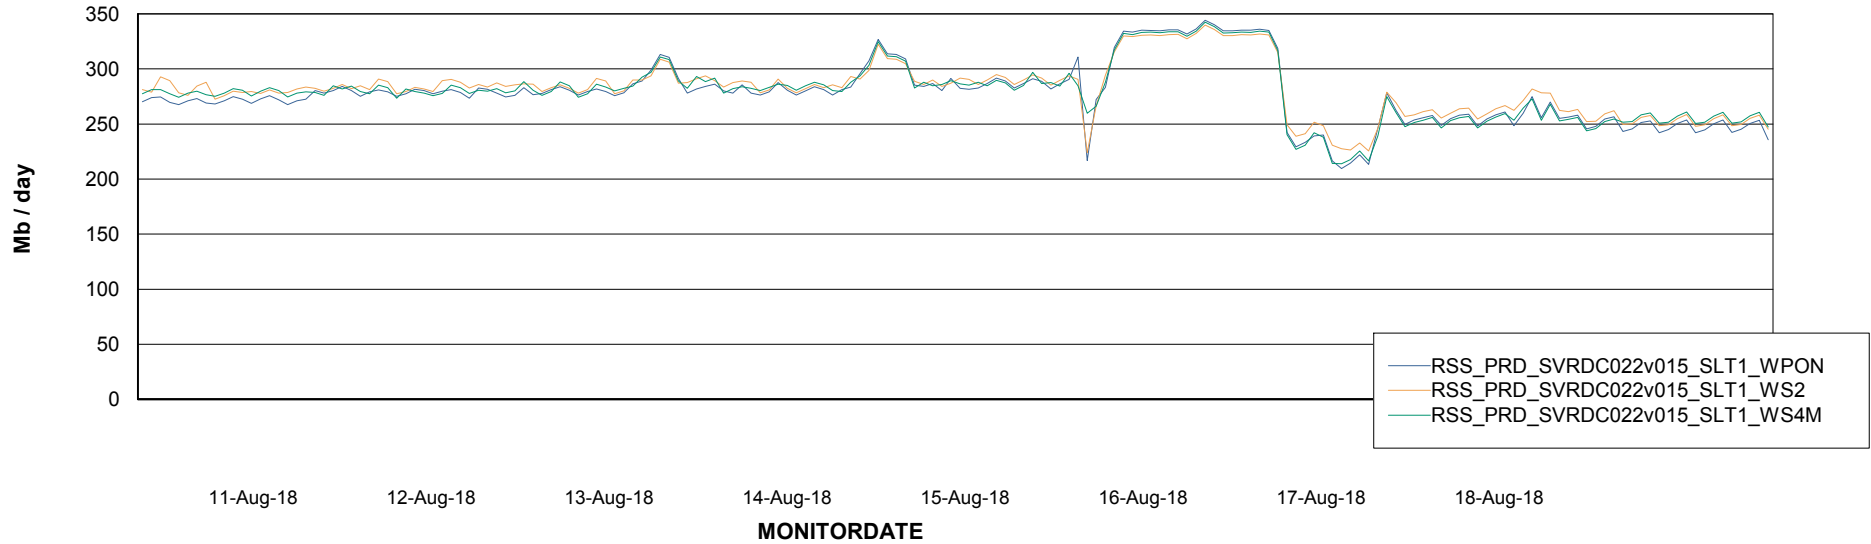

ABSSolute Web Component Services

Avg memory used per ABS Web component