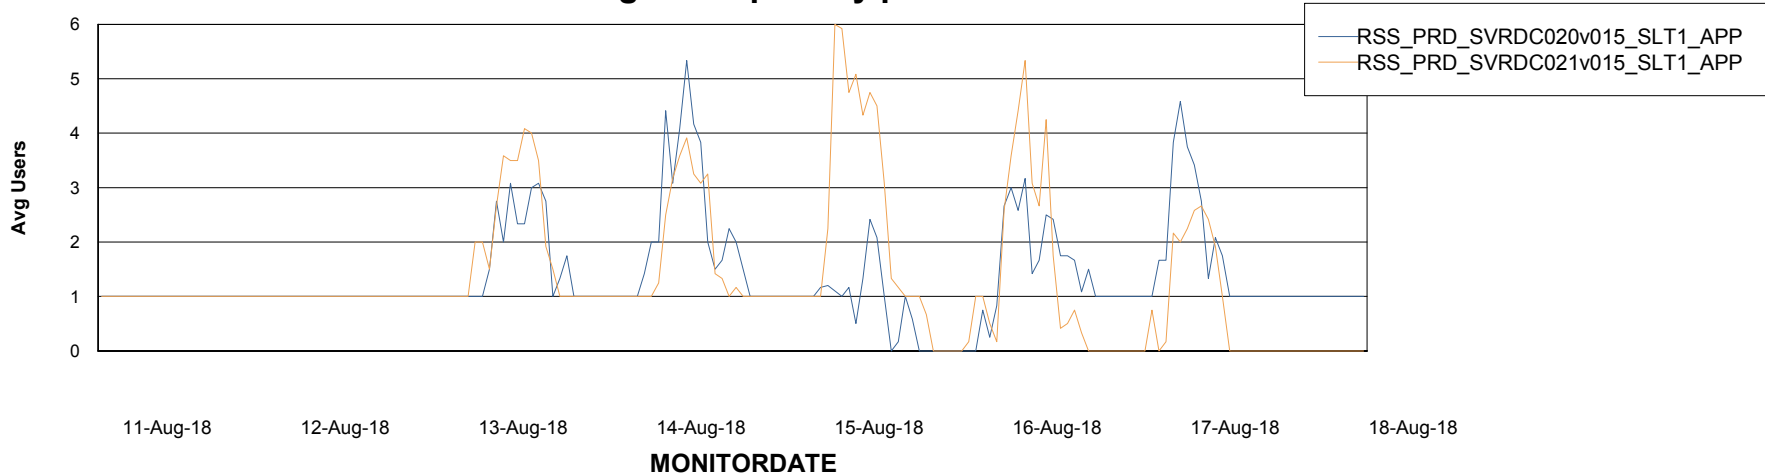

Avg users per day per ABS server