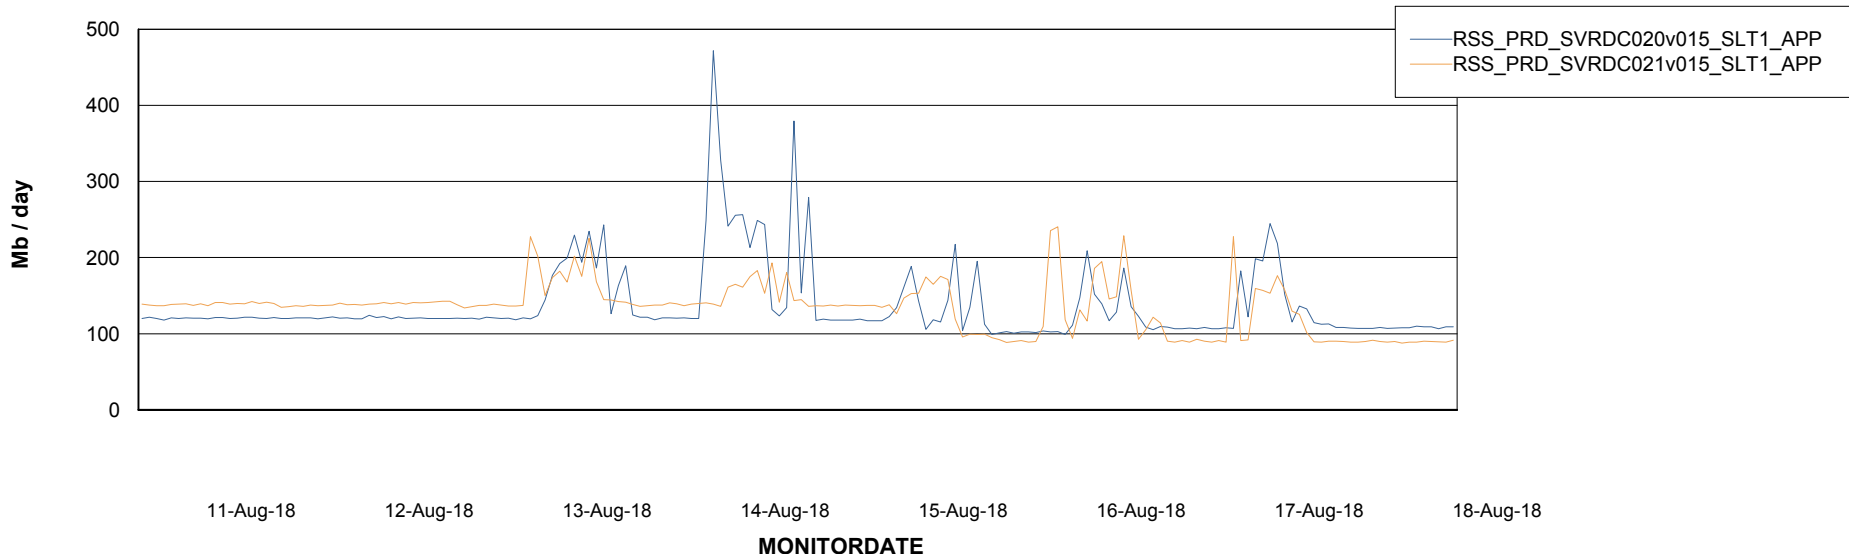

ABSSolute Application Server Services

Avg memory used per ABS Server Service