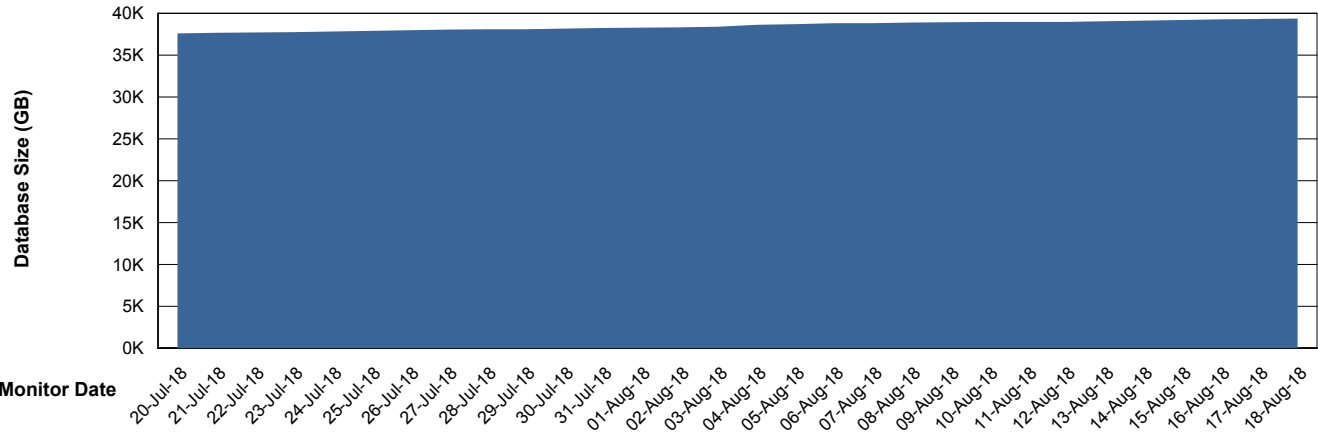

DATABASE SIZE RSSDB_Production

Database growth over last month

Database Tablespace RSSDB_Production

Date	Tablespace Name	Filesize (Gb)	Usedsize (Gb)	Percentage free
18-Aug-18	ABSDATA	20,000	16,535	17
	INDX	27,000	21,486	20
17-Aug-18	ABSDATA	20,000	16,535	17
	INDX	27,000	21,485	20
16-Aug-18	ABSDATA	20,000	16,523	17
	INDX	27,000	21,451	21
15-Aug-18	ABSDATA	20,000	16,515	17
	INDX	27,000	21,422	21
14-Aug-18	ABSDATA	20,000	16,489	18
	INDX	27,000	21,361	21
13-Aug-18	ABSDATA	20,000	16,405	18
	INDX	27,000	21,330	21
12-Aug-18	ABSDATA	20,000	16,397	18
	INDX	27,000	21,285	21