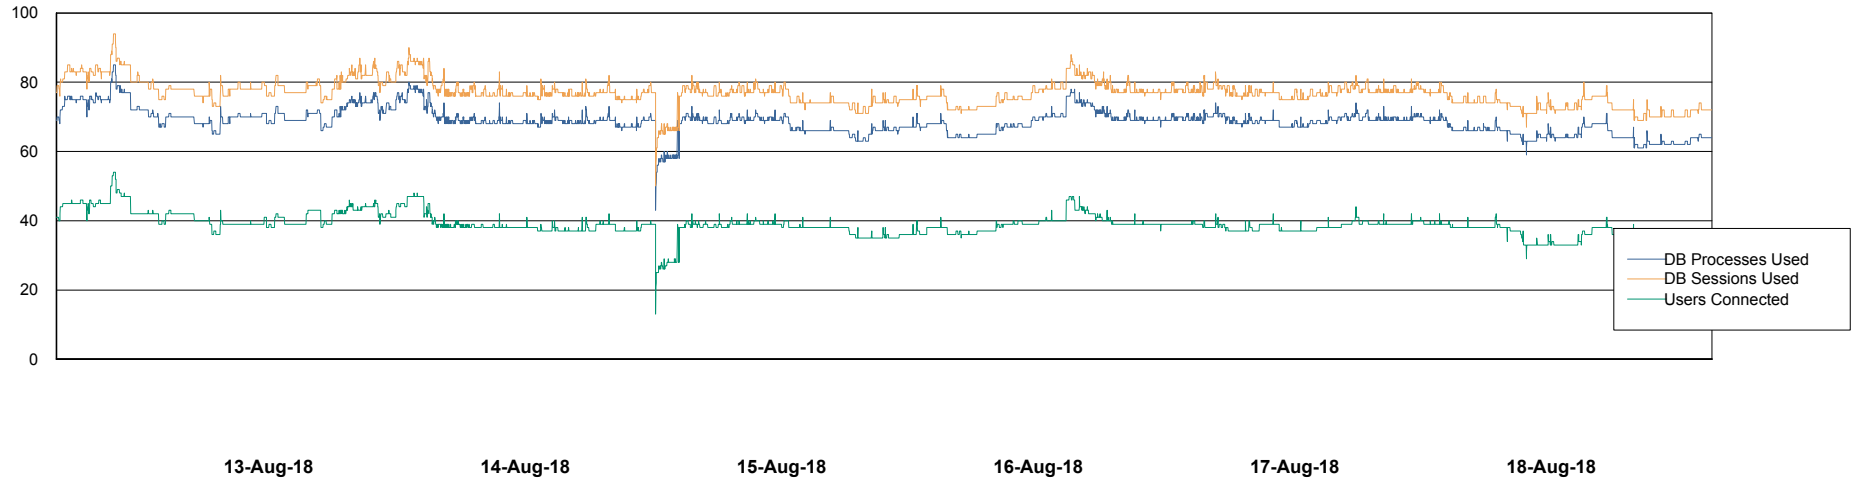

Database Performance RSSDB_Production