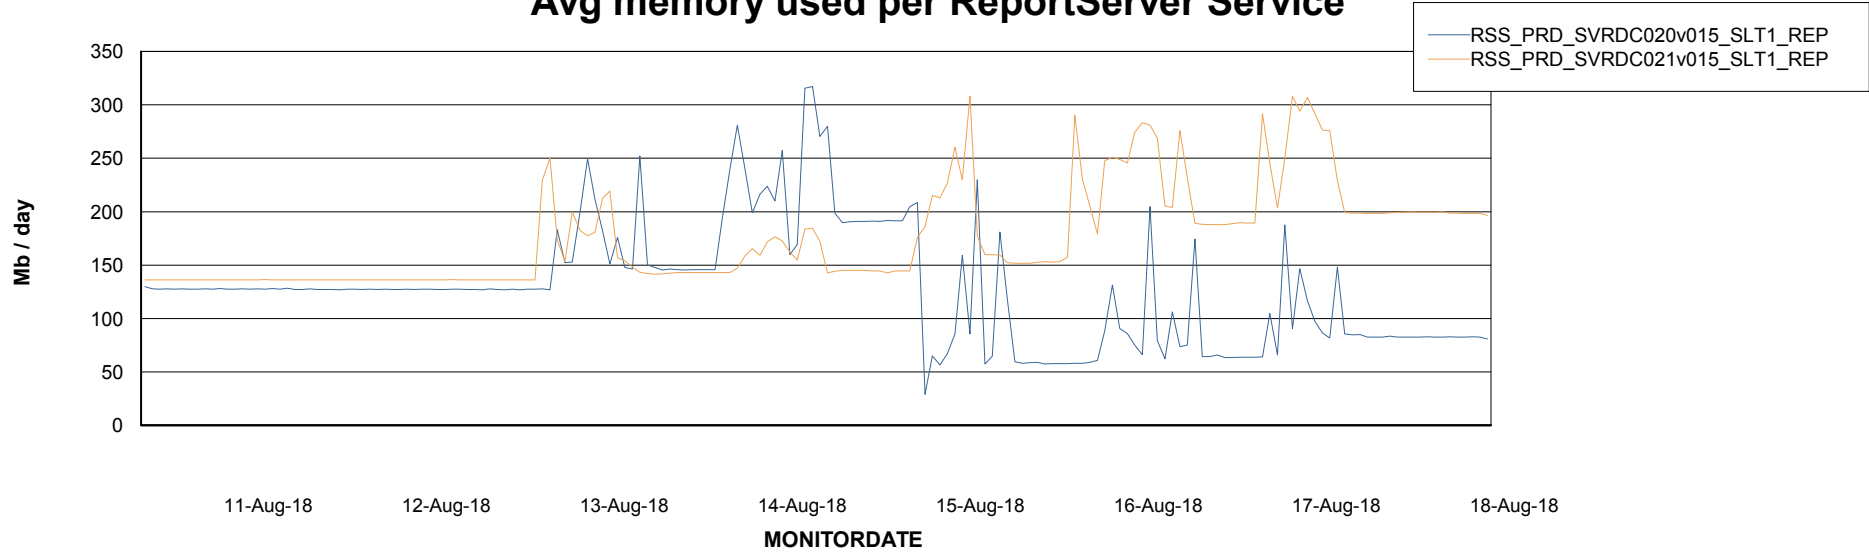

ABSSolute Application ReportServer Services

Avg memory used per ReportServer Service