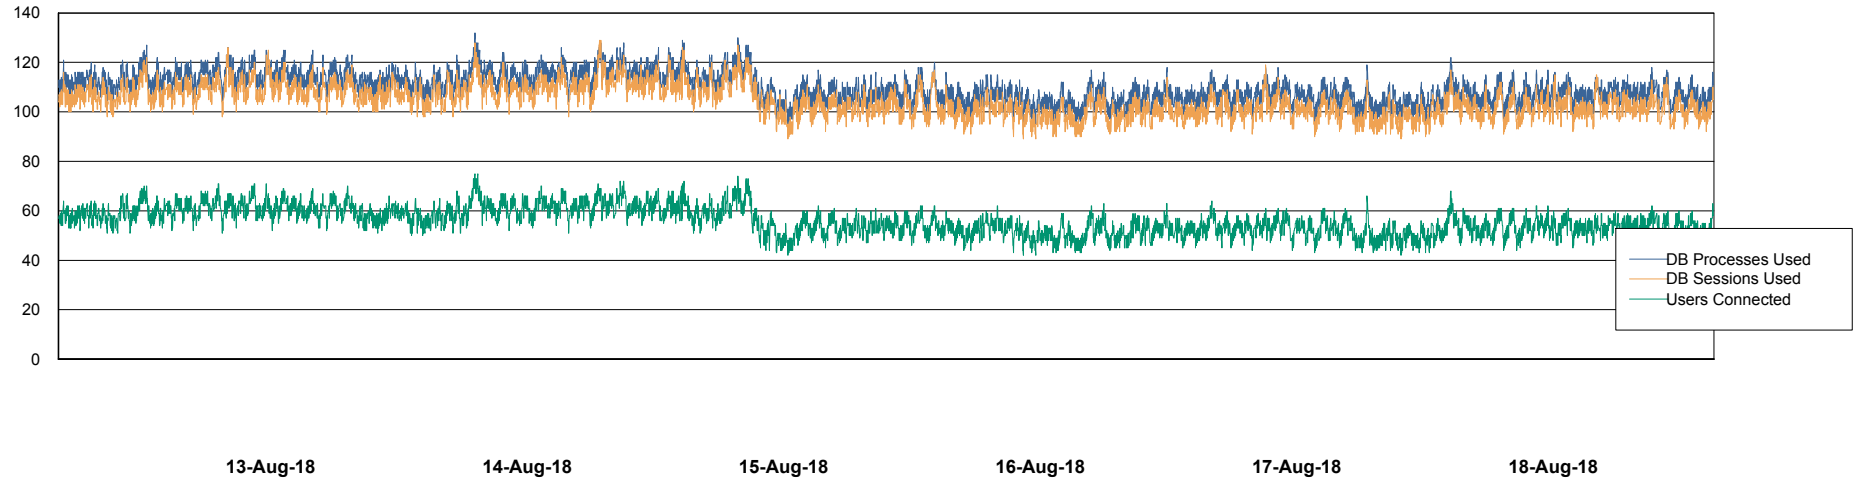

Database Performance PHSDB_Production