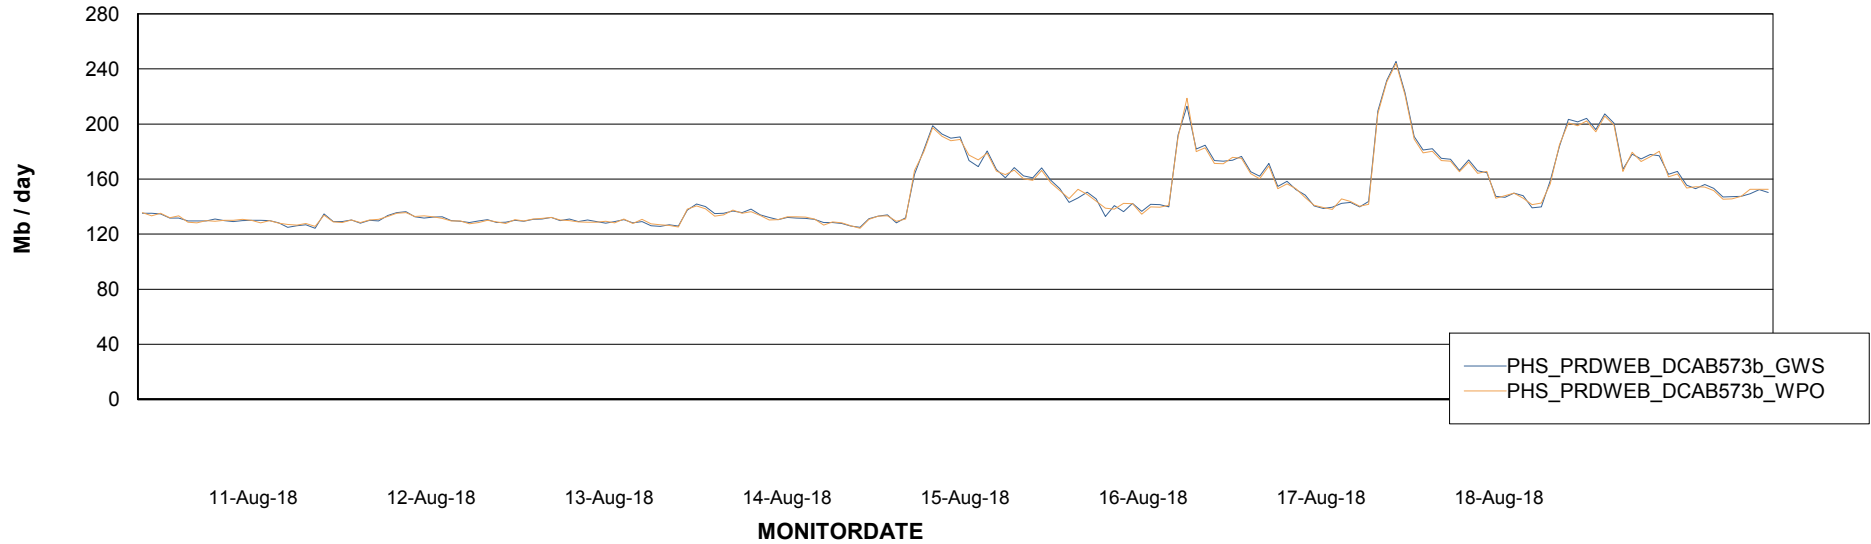

ABSSolute Web Component Services

Avg memory used per ABS Web component