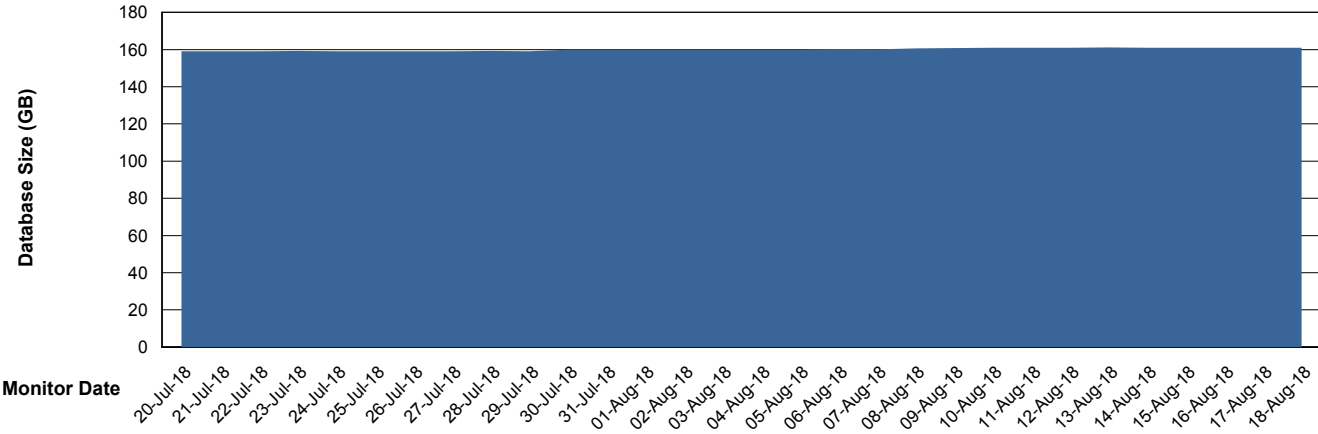

Database growth over last month

Database Tablespace PHSDB_Production

Date	Tablespace Name	Filesize (Gb)	Usedsize (Gb)	Percentage free
18-Aug-18	ABSDATA	175	153	13
	INDX	7	5	29
17-Aug-18	ABSDATA	175	153	13
	INDX	7	5	29
16-Aug-18	ABSDATA	175	153	13
	INDX	7	5	29
15-Aug-18	ABSDATA	175	153	13
	INDX	7	5	29
14-Aug-18	ABSDATA	175	153	13
	INDX	7	5	29
13-Aug-18	ABSDATA	175	153	13
	INDX	7	5	29
12-Aug-18	ABSDATA	175	152	13
	INDX	7	5	29