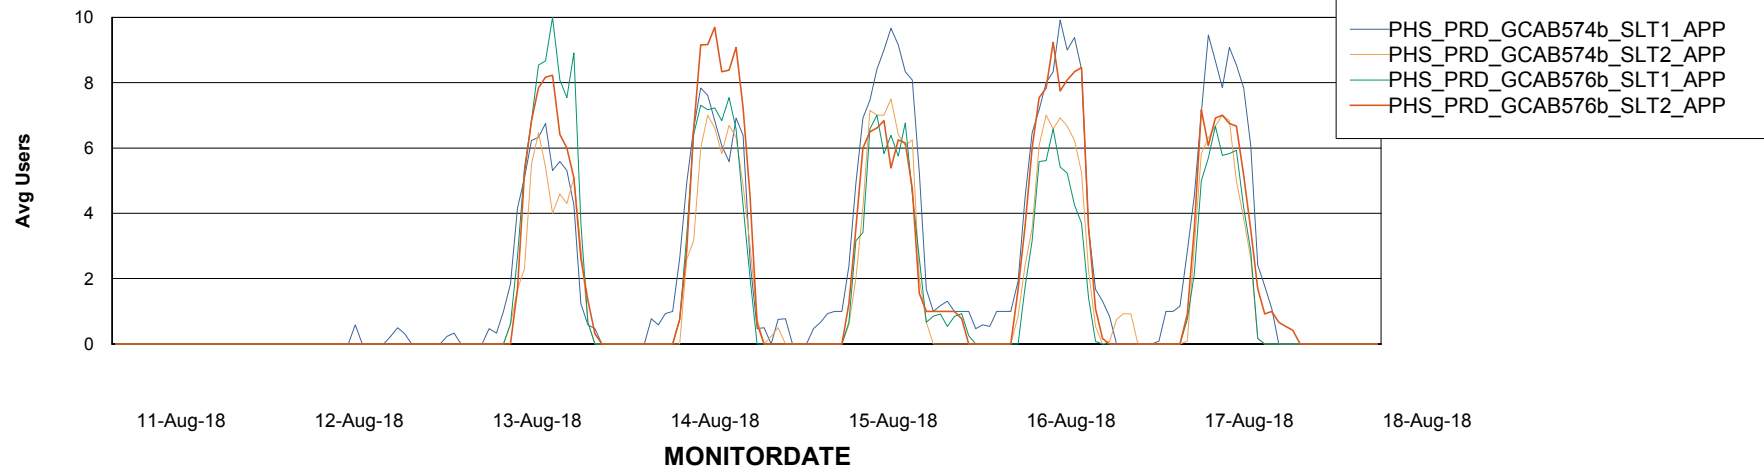

Avg users per day per ABS server