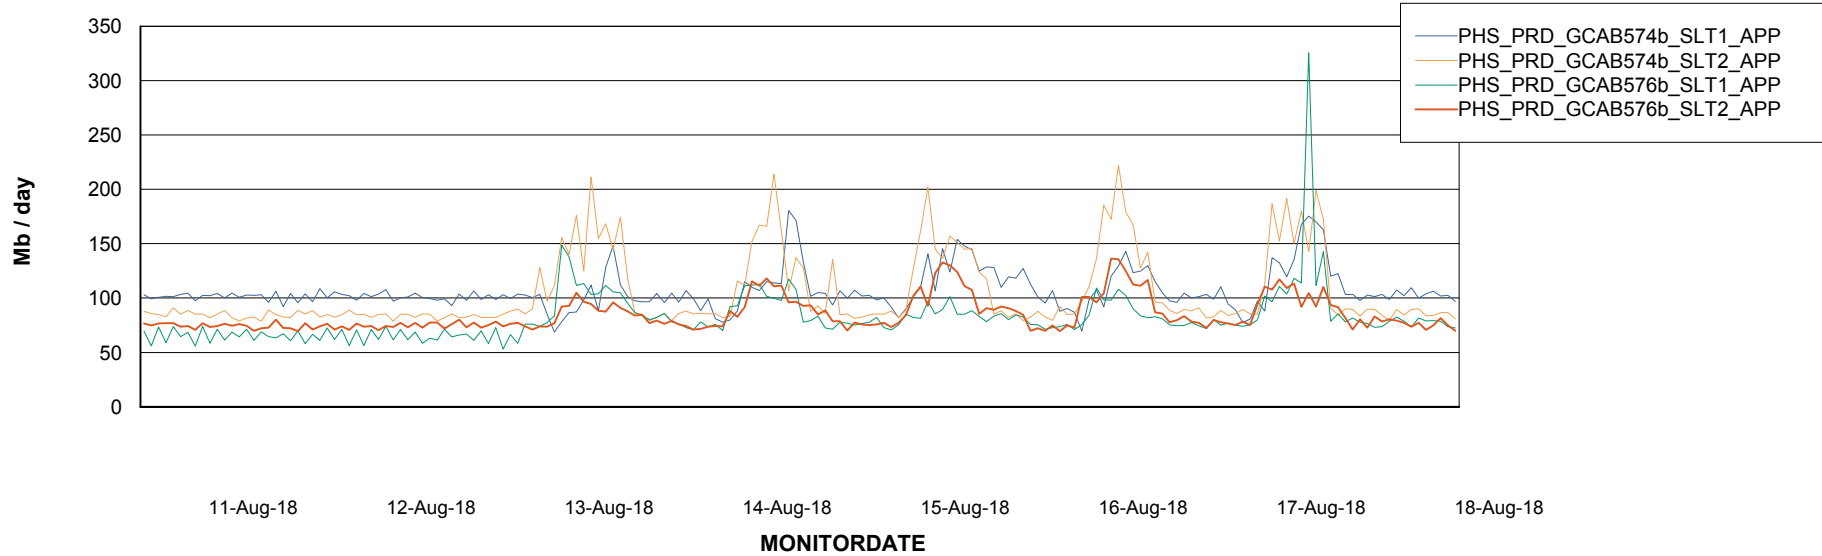

ABSolute Application Server Services

Avg memory used per ABS Server Service