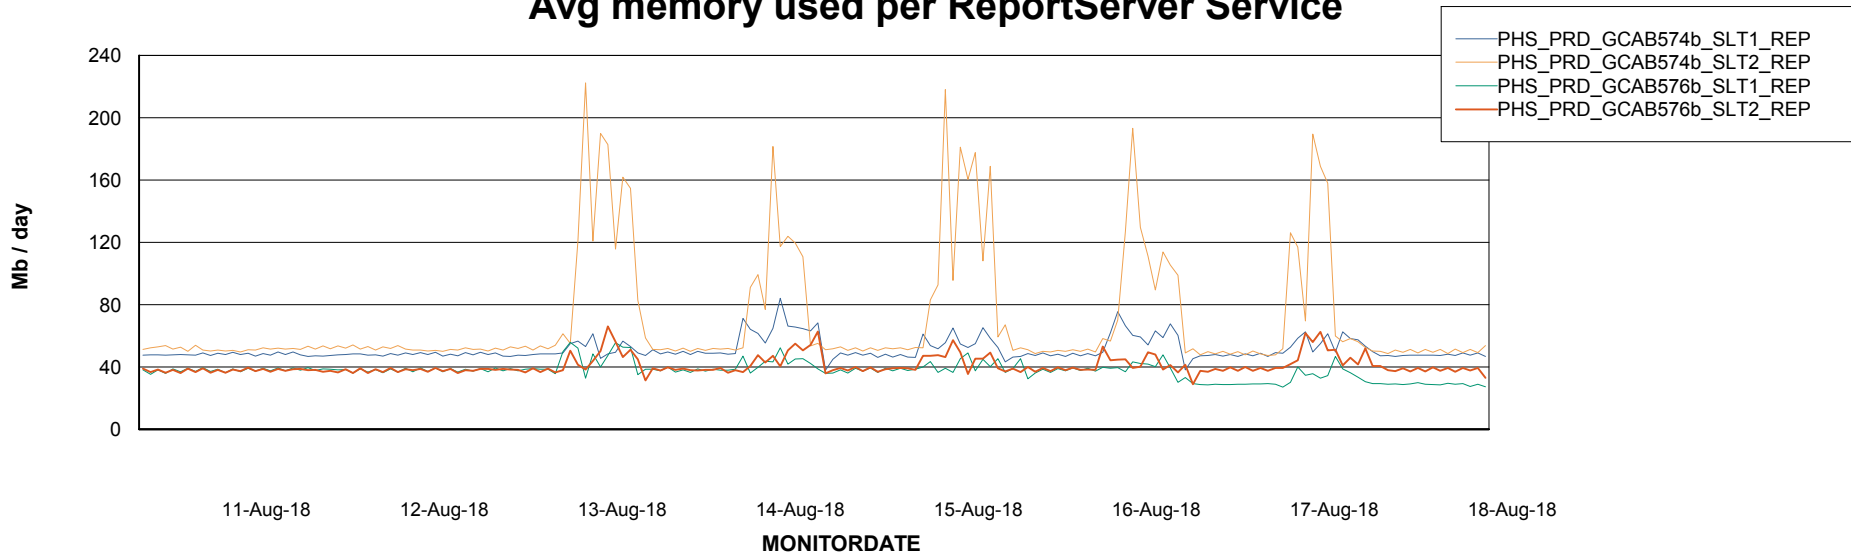

ABSSolute Application ReportServer Services

Avg memory used per ReportServer Service