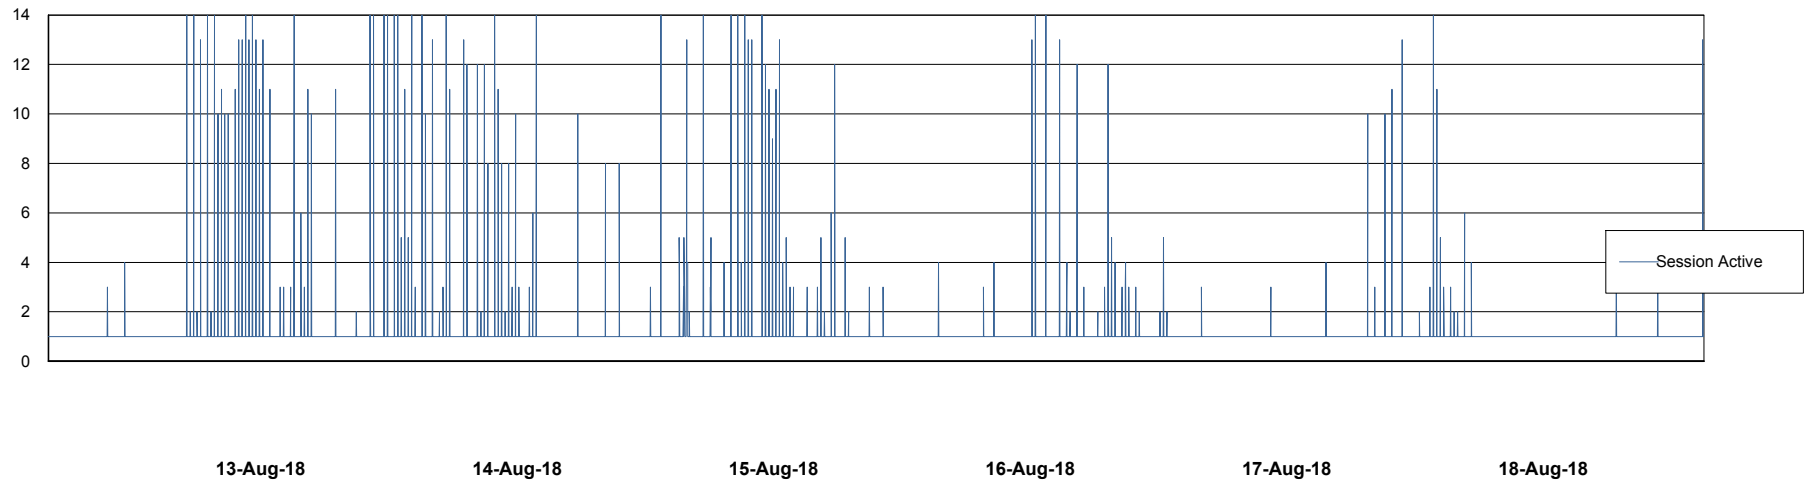

Weekly SLA Customer Report

Customer PCO Production
Database ID 44

Database Performance PCODB_Production

Weekly SLA Customer Report

Customer PCO Production
Database ID 44

Database Performance PCODB_Standby

Weekly SLA Customer Report