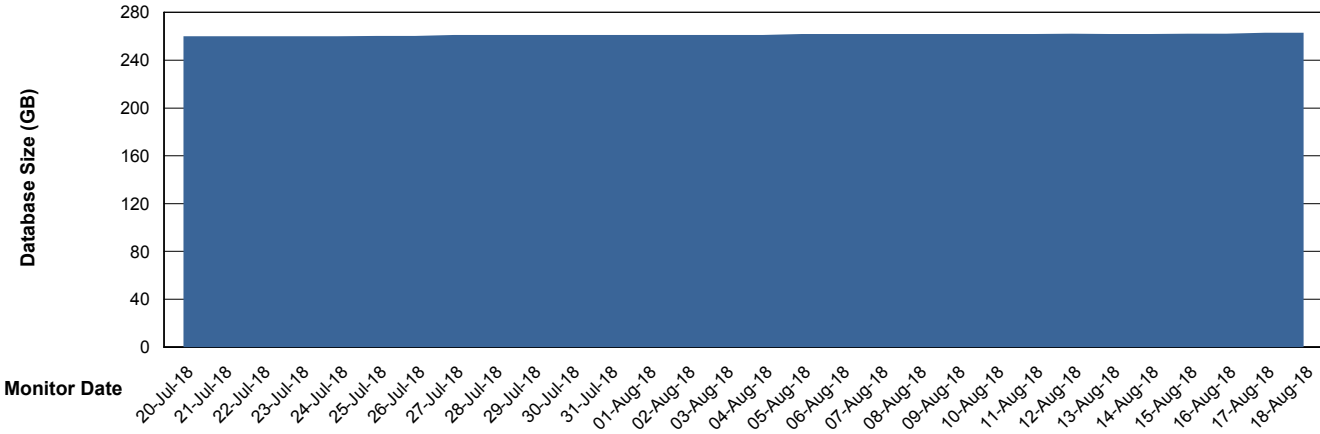

DATABASE SIZE PCODB_Production

Database growth over last month

Database Tablespace PCODB_Production

Date	Tablespace Name	Filesize (Gb)	Usedsize (Gb)	Percentage free
18-Aug-18	ABSDATA	103	88	15
	INDX	202	173	14
17-Aug-18	ABSDATA	103	88	15
	INDX	202	173	14
16-Aug-18	ABSDATA	103	88	15
	INDX	202	173	14
15-Aug-18	ABSDATA	103	88	15
	INDX	202	173	14
14-Aug-18	ABSDATA	103	88	15
	INDX	202	173	14
13-Aug-18	ABSDATA	103	87	16
	INDX	202	173	14
12-Aug-18	ABSDATA	103	87	16
	INDX	202	173	14