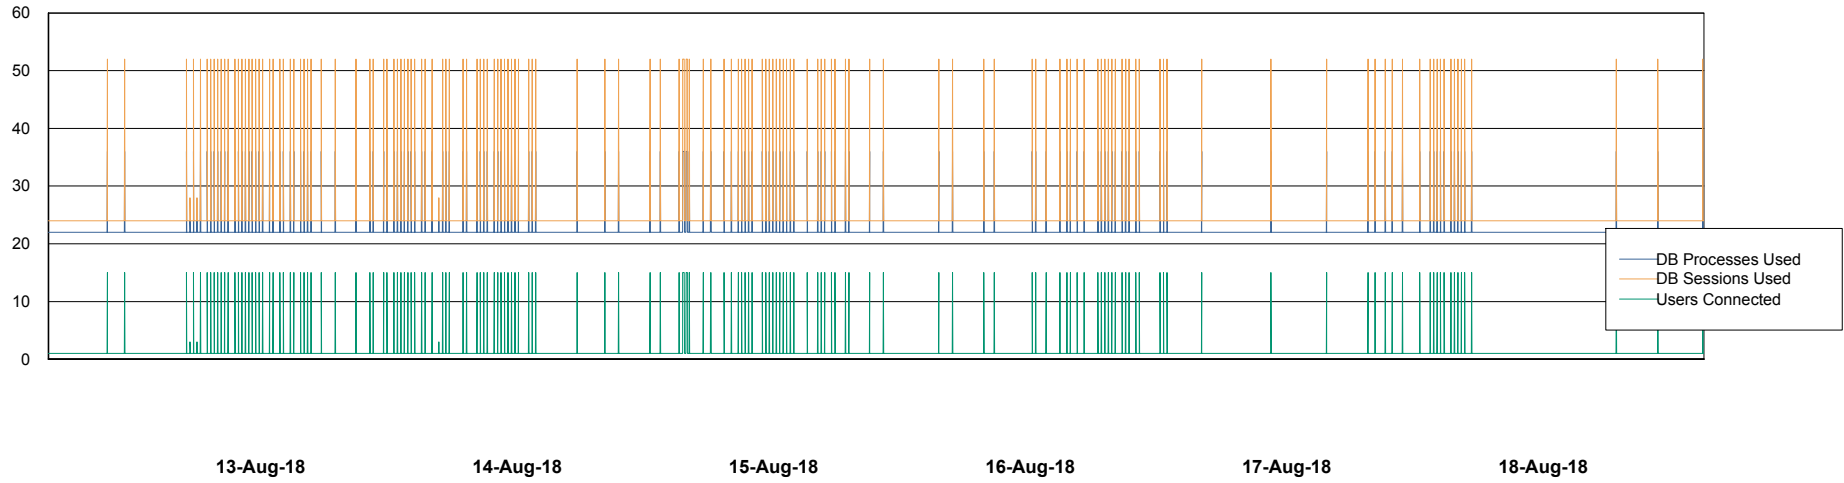

Weekly SLA Customer Report

Customer PCO Production
Database ID 44

Database Performance PCODB_Production

Weekly SLA Customer Report

Customer PCO Production
Database ID 44

Database Performance PCODB_Standby

Weekly SLA Customer Report