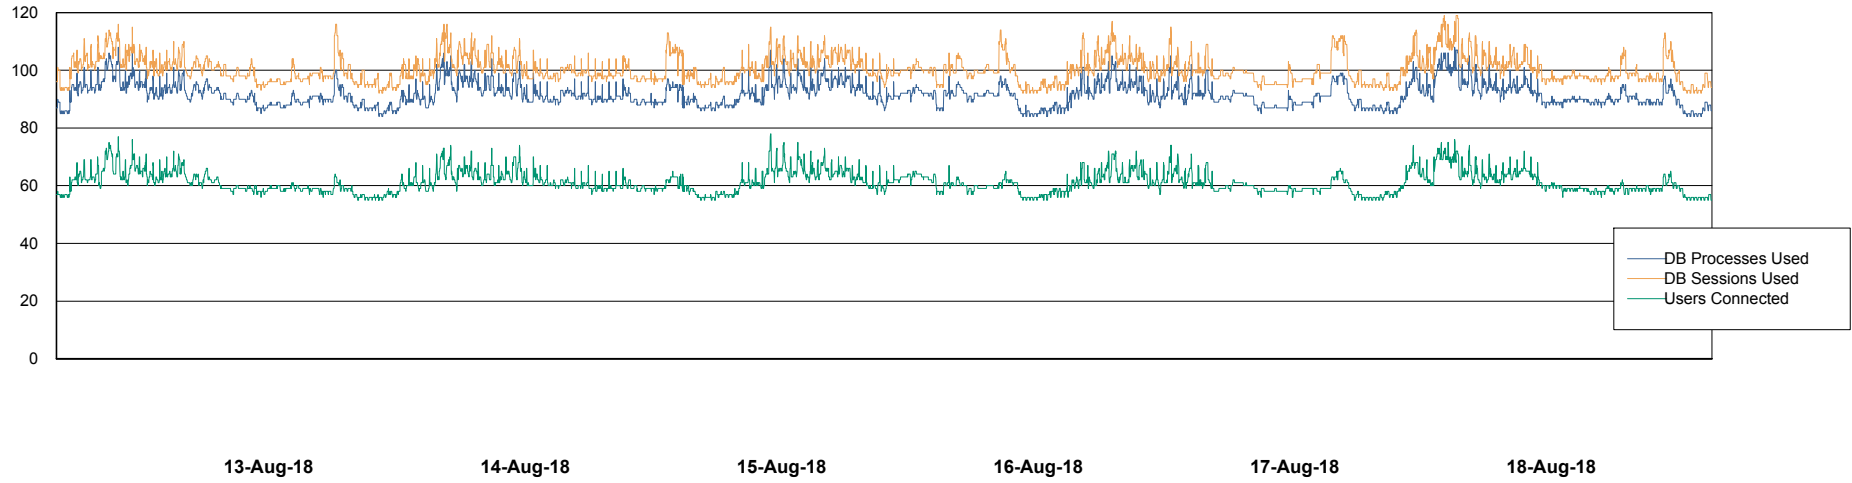

Database Performance PCODB_Production