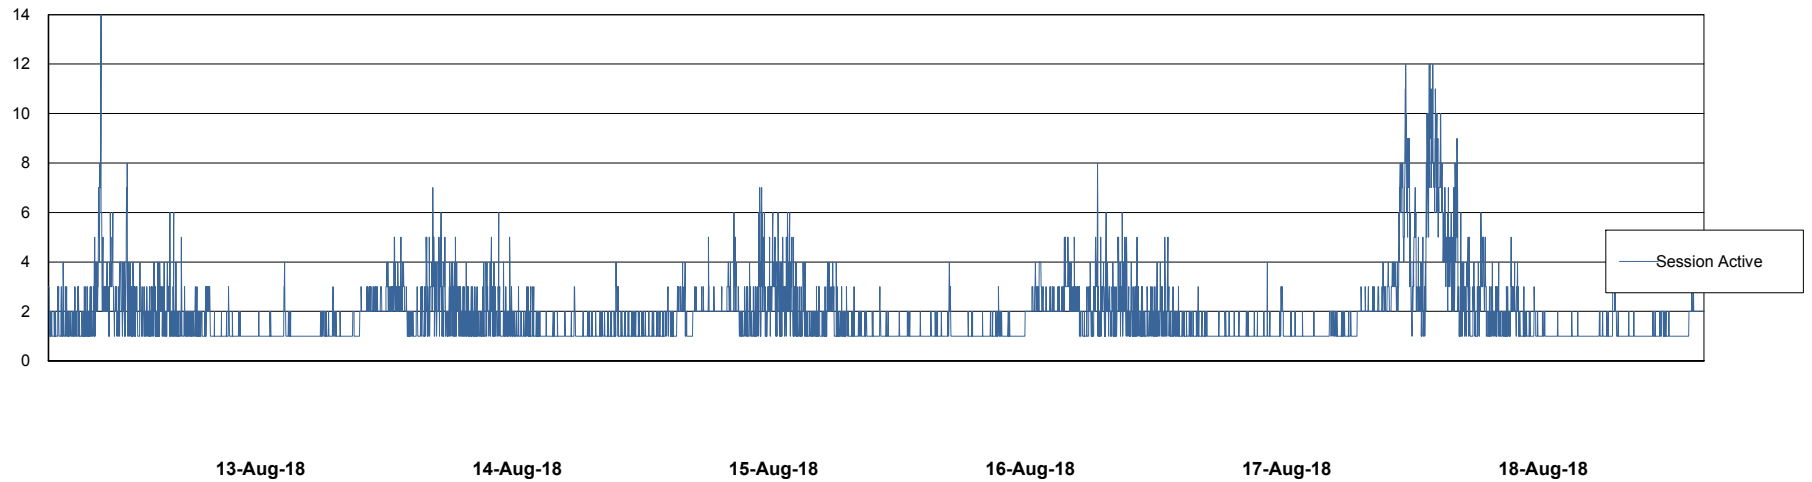

Database Performance PCODB_Production