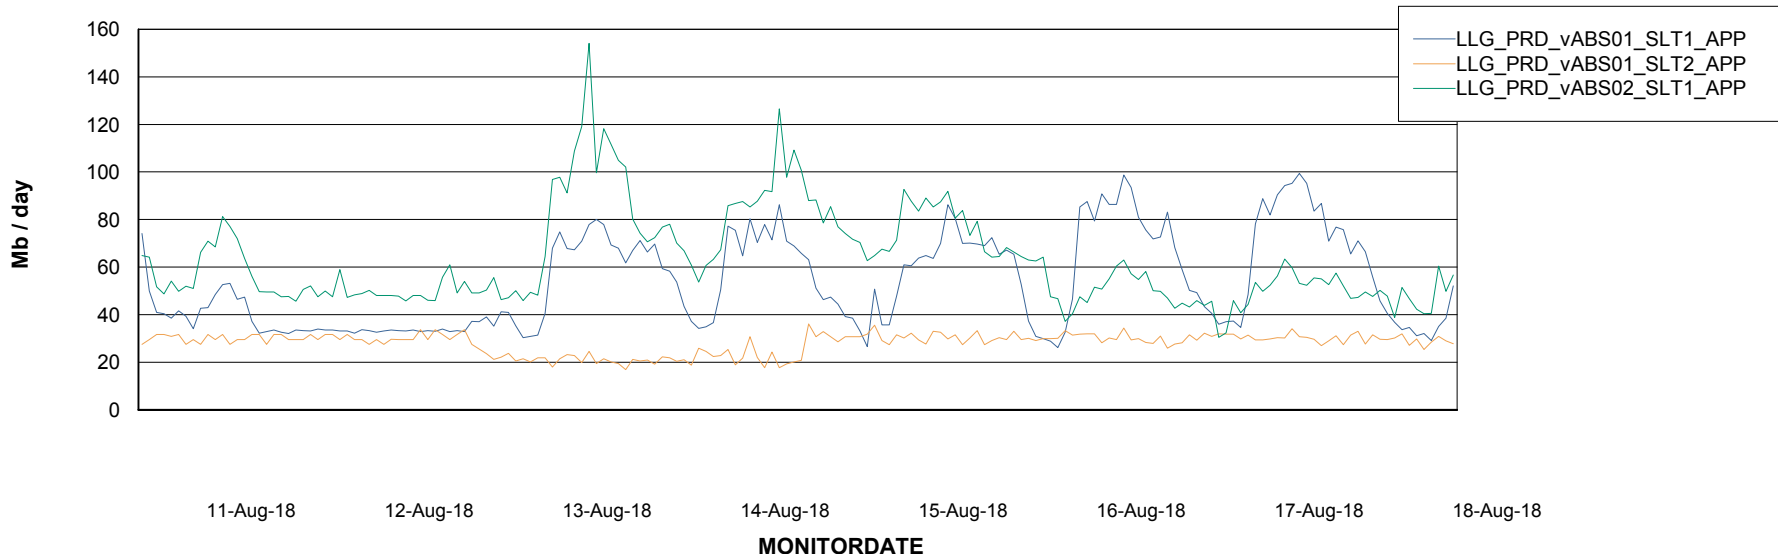

ABSSolute Application Server Services

Avg memory used per ABS Server Service