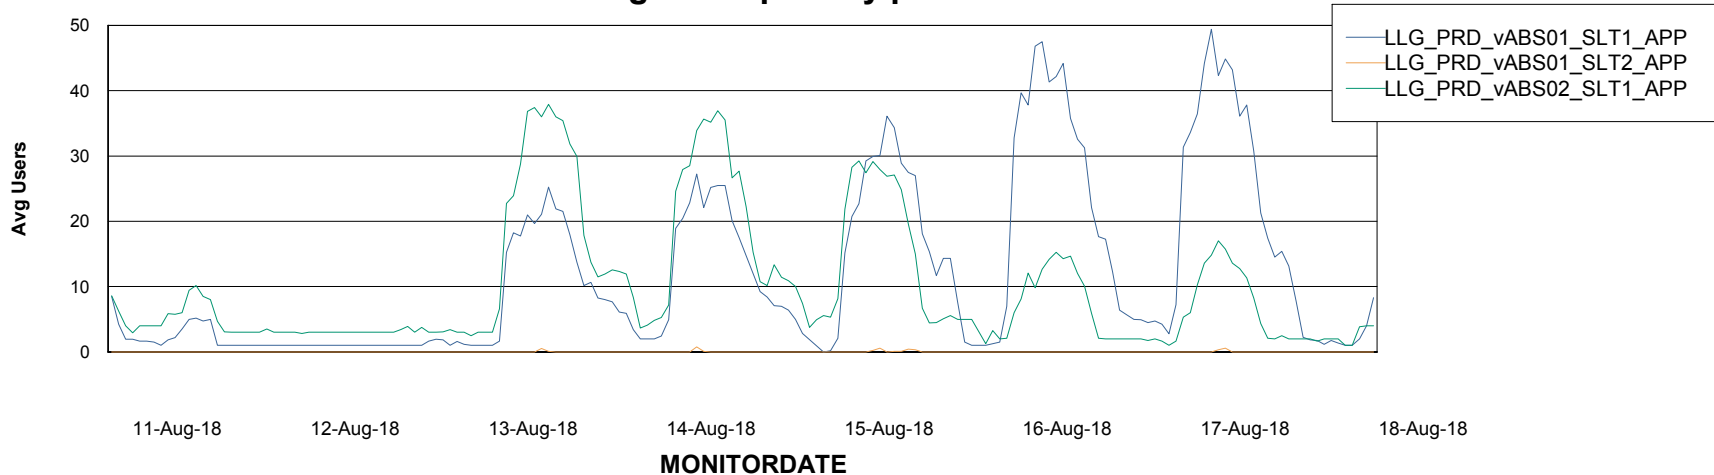

Weekly SLA Customer Report

Customer LLG_Production
Database ID 53

ABSSolute Application Server Services

Avg memory used per ABS Server Service

Avg users per day per ABS server

Weekly SLA Customer Report

Customer LLG_Production
Database ID 53