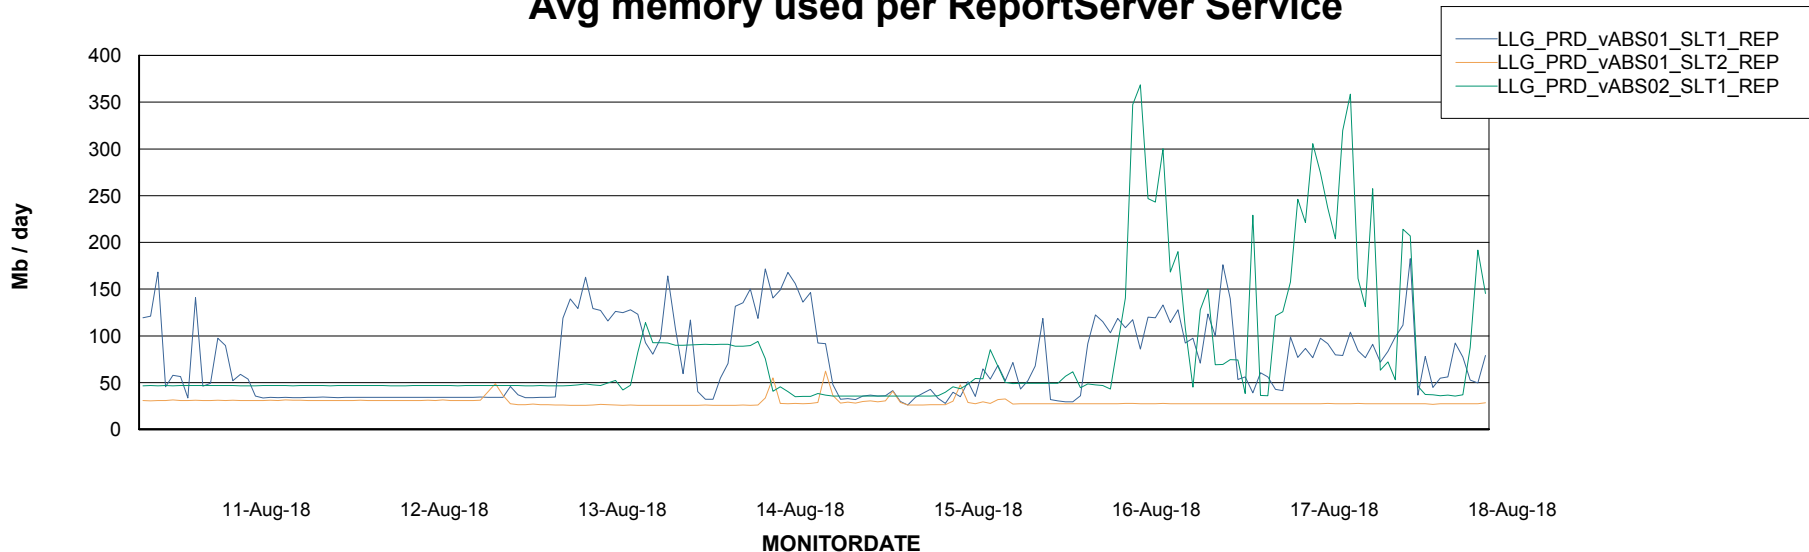

ABSSolute Application ReportServer Services

Avg memory used per ReportServer Service