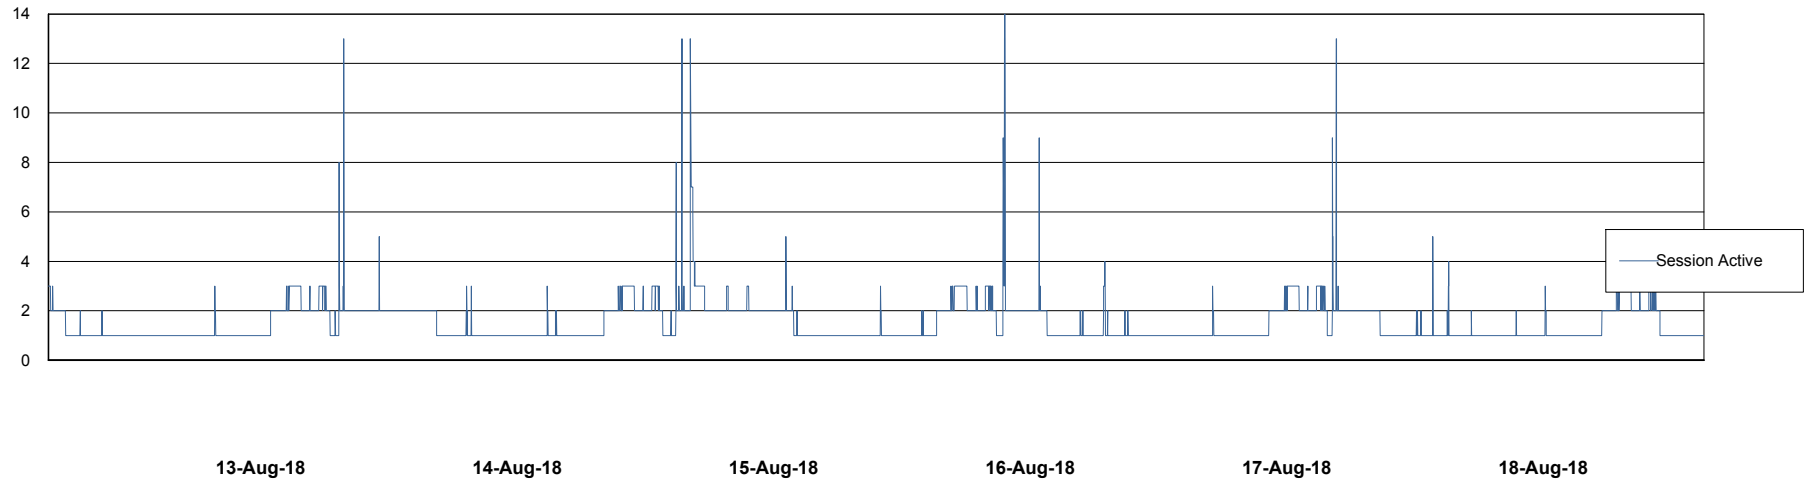

Weekly SLA Customer Report

Customer LLG_Production
Database ID 53

Database Performance LLGDB_Production

Weekly SLA Customer Report

Customer LLG_Production
Database ID 53

Database Performance LLGDB_Standby

Weekly SLA Customer Report

Customer LLG_Production
Database ID 53

Database Performance LLGDBBI_Production

Weekly SLA Customer Report

Customer LLG_Production
Database ID 53

DATABASE SIZE LLGDB_Production

Database growth over last month