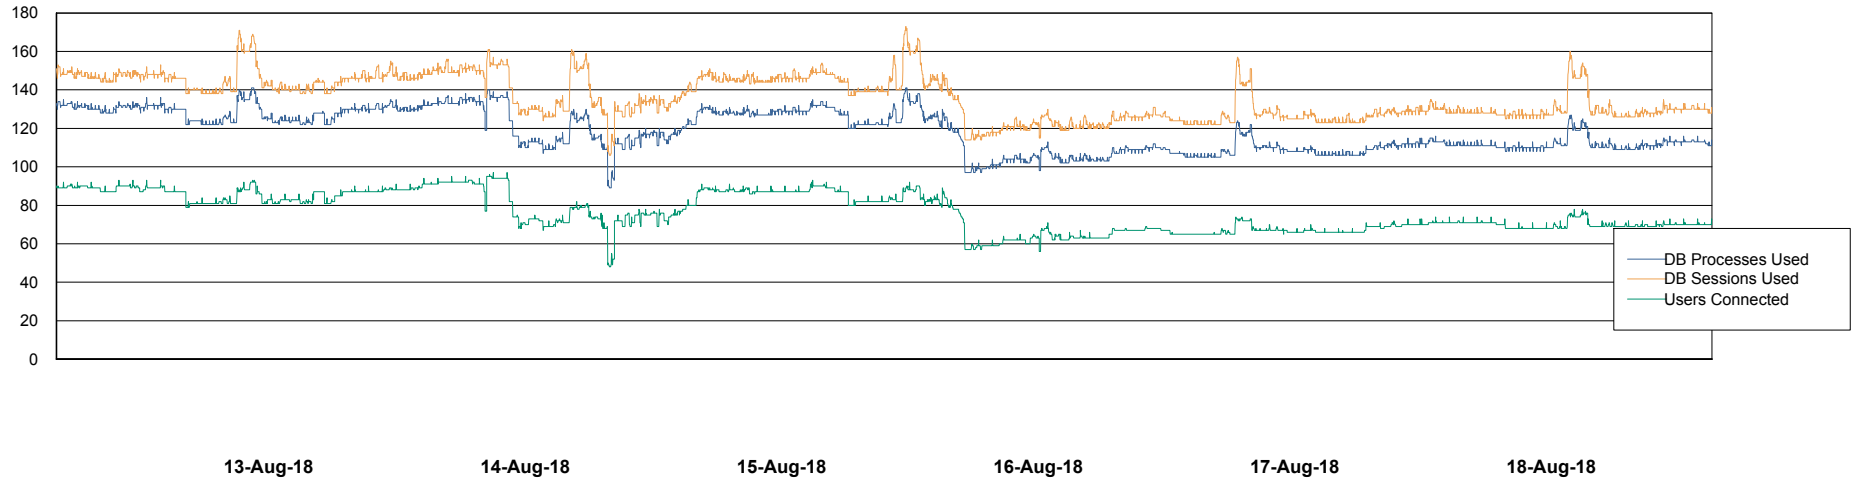

Database Performance LLGDB_Production