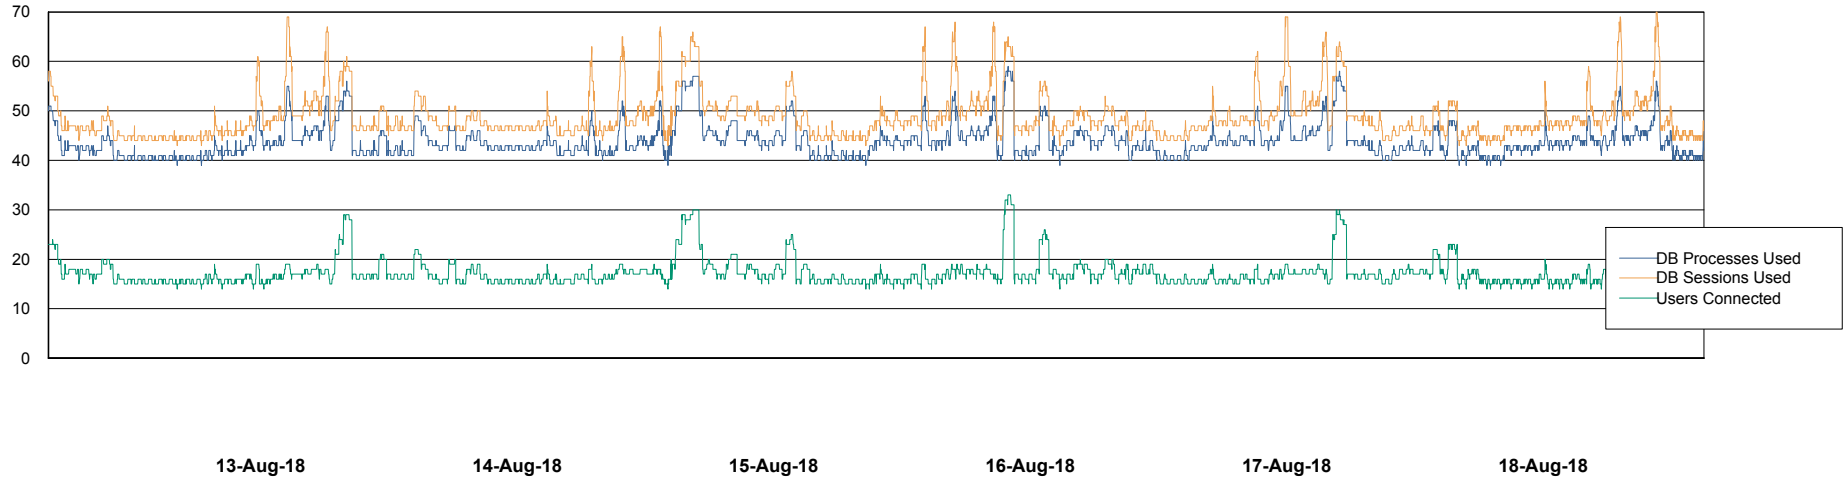

Database Performance LLGDBBI_Production