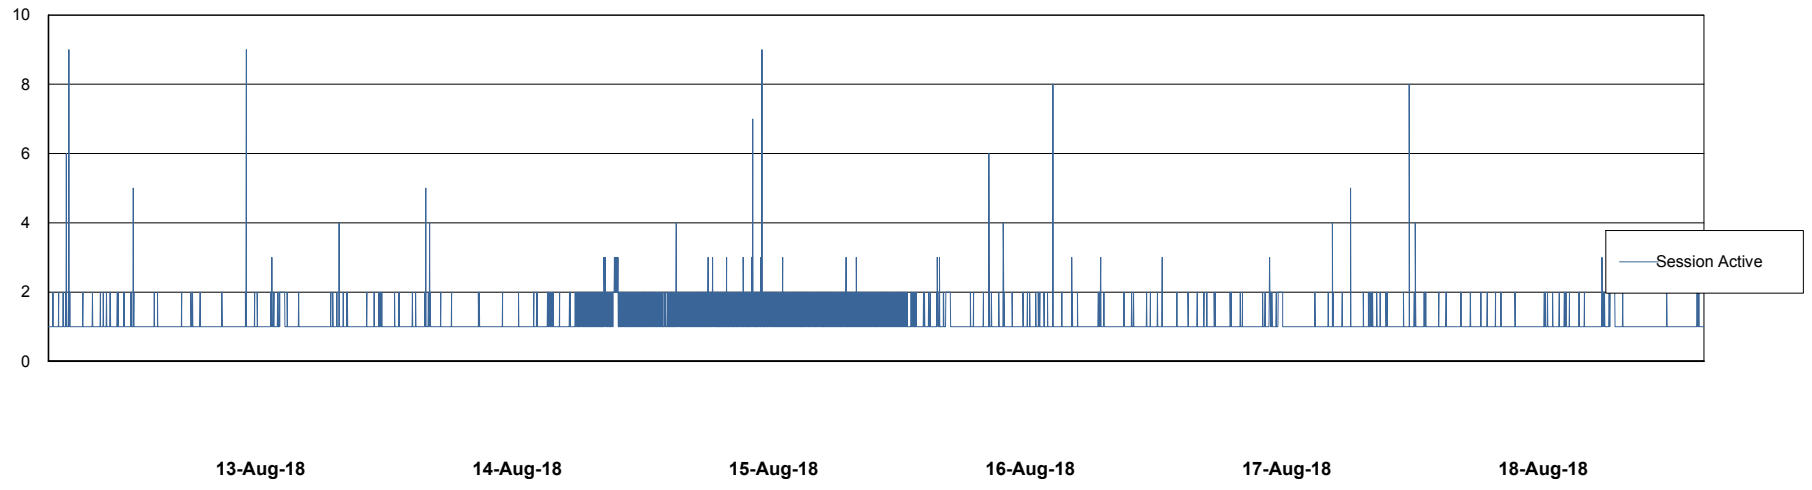

Weekly SLA Customer Report

Customer LLG_Production
Database ID 53

Database Performance LLGDB_Production

Weekly SLA Customer Report

Customer LLG_Production
Database ID 53

Database Performance LLGDB_Standby

Weekly SLA Customer Report