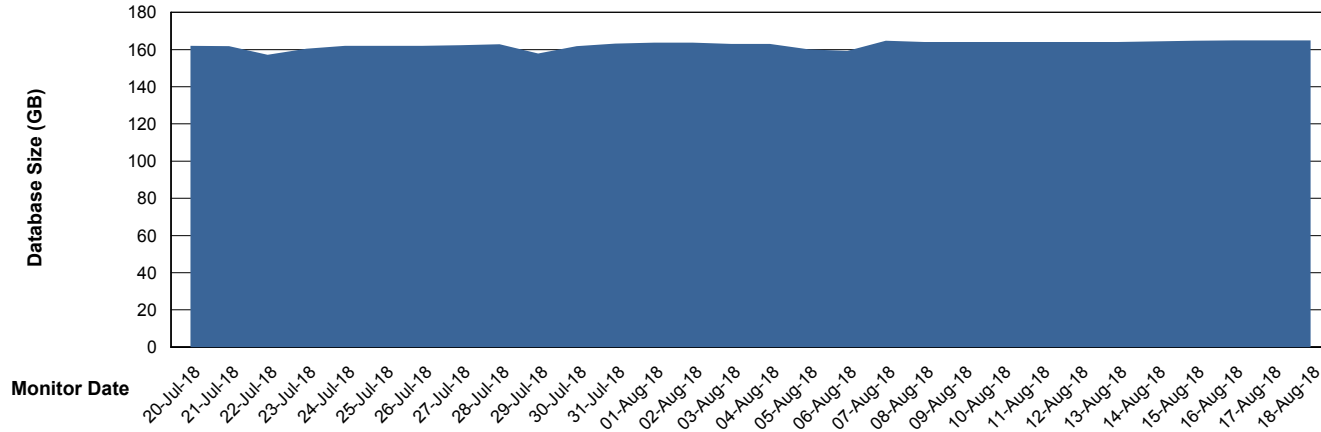

Customer LLG_Production
Database ID 53

Database Performance LLGDBBI_Production

Weekly SLA Customer Report

Customer LLG_Production
Database ID 53

DATABASE SIZE LLGDB_Production

Database growth over last month

DATABASE SIZE LLGDBBI_Production

Database growth over last month

Weekly SLA Customer Report

Customer LLG_Production
Database ID 53

Database Tablespace		LLGDB_Production		
Date	Tablespace Name	Filesize (Gb)	Usedsize (Gb)	Percentage free
18-Aug-18	ABSDATA	98	70	29
	INDX	122	91	25
17-Aug-18	ABSDATA	98	70	29
	INDX	122	91	25
16-Aug-18	ABSDATA	98	70	29
	INDX	122	91	25
15-Aug-18	ABSDATA	98	70	29
	INDX	122	91	25
14-Aug-18	ABSDATA	98	70	29
	INDX	122	91	25
13-Aug-18	ABSDATA	98	70	29
	INDX	122	91	25
12-Aug-18	ABSDATA	98	70	29
	INDX	122	91	25