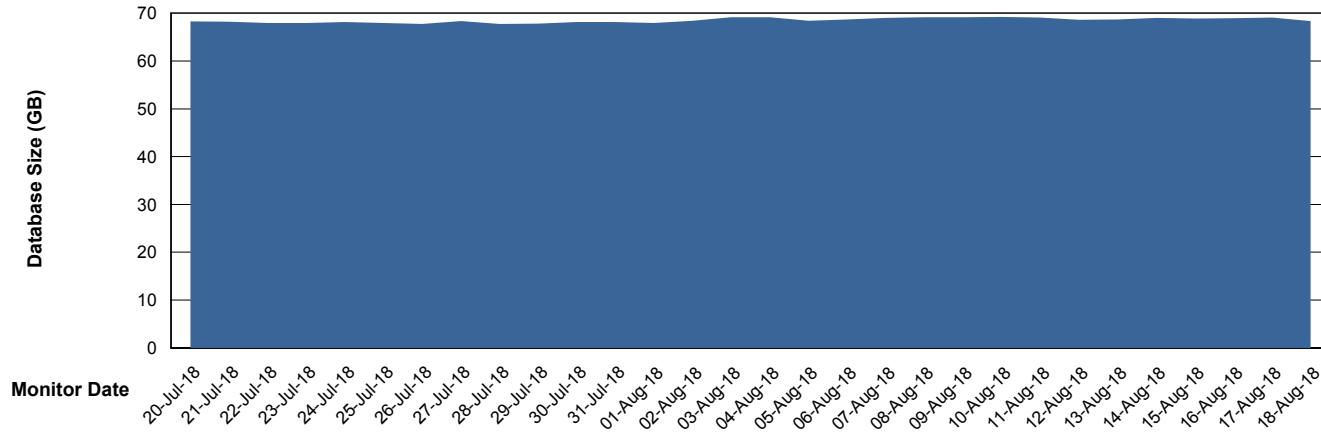

Customer LLG_Production
Database ID 53

Database Performance LLGDBBI_Production

Weekly SLA Customer Report

Customer LLG_Production
Database ID 53

DATABASE SIZE LLGDB_Production

Database growth over last month

DATABASE SIZE LLGDBBI_Production

Database growth over last month

Weekly SLA Customer Report

Customer LLG_Production
Database ID 53

Database Tablespace		LLGDB_Production		
Date	Tablespace Name	Filesize (Gb)	Usedsize (Gb)	Percentage free
18-Aug-18	ABSDATA	98	70	29
	INDX	122	91	25
17-Aug-18	ABSDATA	98	70	29
	INDX	122	91	25
16-Aug-18	ABSDATA	98	70	29
	INDX	122	91	25
15-Aug-18	ABSDATA	98	70	29
	INDX	122	91	25
14-Aug-18	ABSDATA	98	70	29
	INDX	122	91	25
13-Aug-18	ABSDATA	98	70	29
	INDX	122	91	25
12-Aug-18	ABSDATA	98	70	29
	INDX	122	91	25