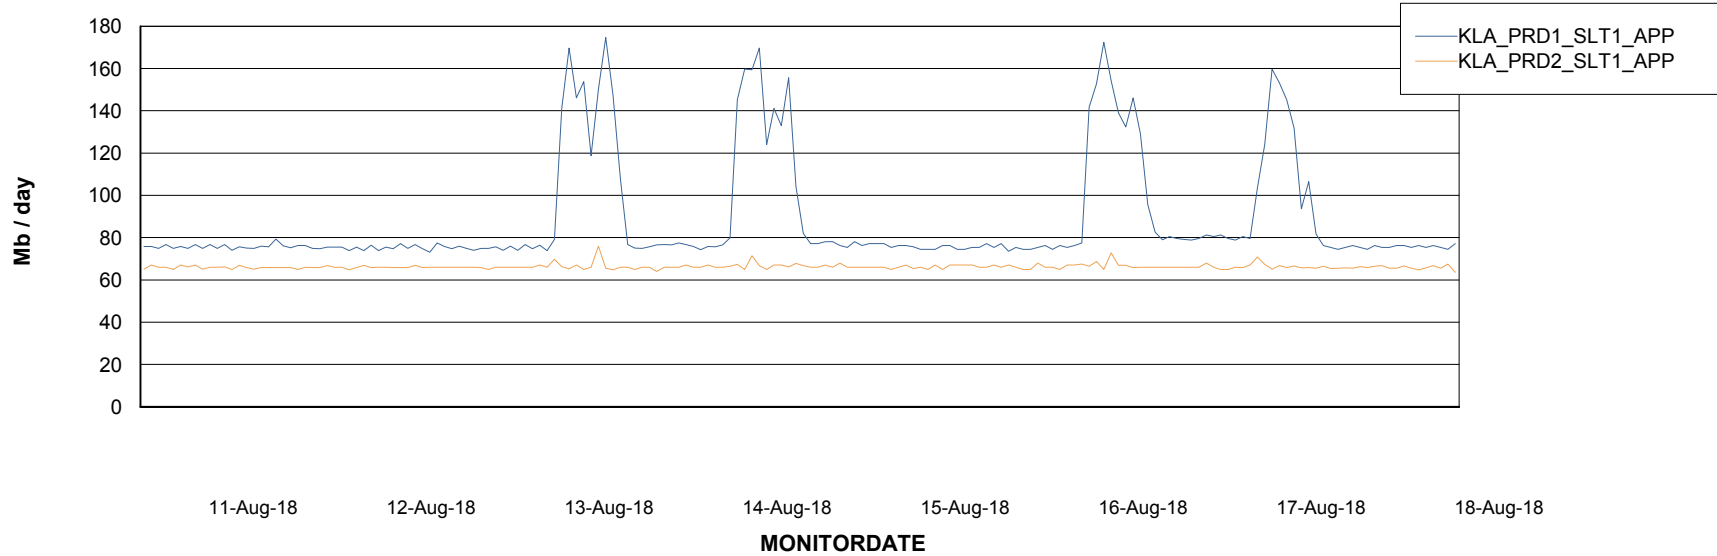

ABSSolute Application Server Services

Avg memory used per ABS Server Service