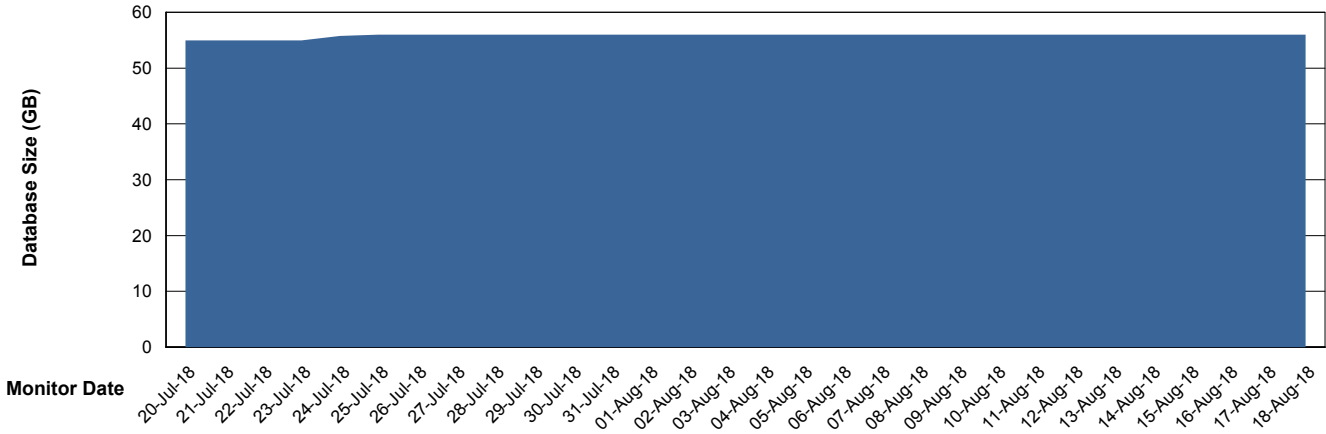

Weekly SLA Customer Report

Customer KLA_Production
Database ID 65

Database Performance KLADB_Production

Weekly SLA Customer Report

Customer KLA_Production
Database ID 65

Database Performance KLADB_Standby

Weekly SLA Customer Report

Customer KLA_Production
 Database ID 65

DATABASE SIZE KLADB_Production

Database growth over last month

Database Tablespace KLADB_Production

Date	Tablespace Name	Filesize (Gb)	Usedsize (Gb)	Percentage free
18-Aug-18	ABSDATA	35	27	23
	INDX	35	26	26
17-Aug-18	ABSDATA	35	27	23
	INDX	35	26	26
16-Aug-18	ABSDATA	35	27	23
	INDX	35	26	26
15-Aug-18	ABSDATA	35	27	23
	INDX	35	26	26
14-Aug-18	ABSDATA	35	27	23
	INDX	35	26	26
13-Aug-18	ABSDATA	35	27	23
	INDX	35	26	26
12-Aug-18	ABSDATA	35	27	23
	INDX	35	26	26