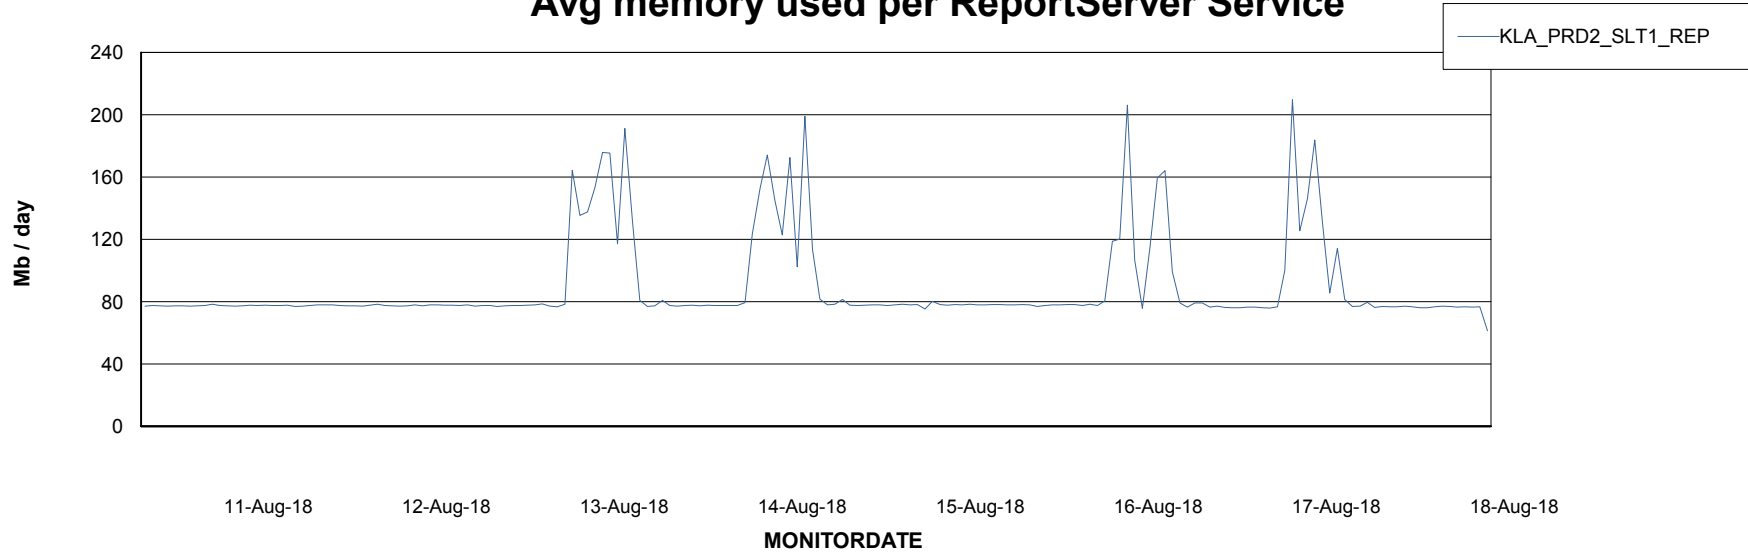

ABSSolute Application ReportServer Services

Avg memory used per ReportServer Service