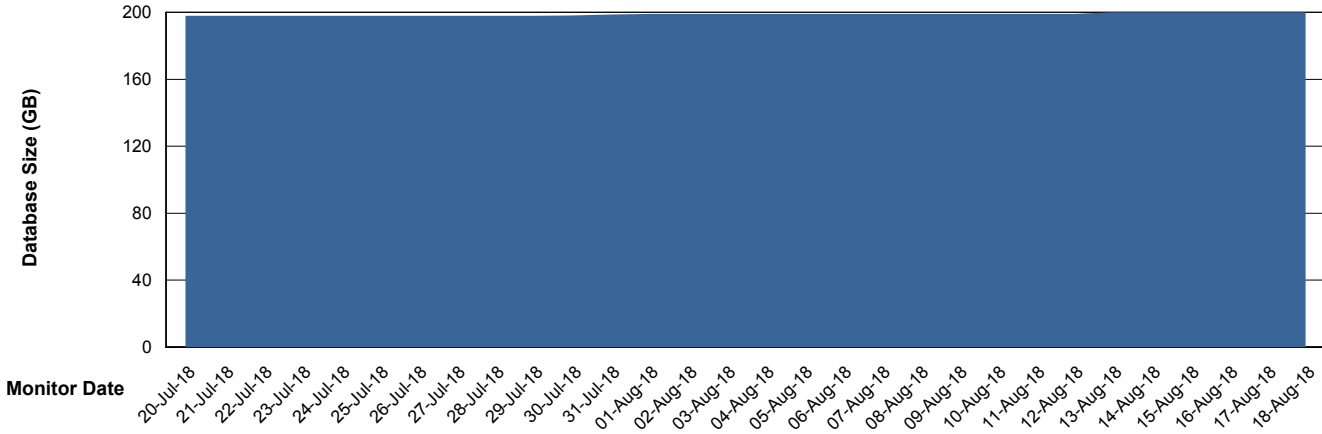

Weekly SLA Customer Report

Customer FIS_Production
Database ID 46

Database Performance FISDB_Production

Weekly SLA Customer Report

Customer FIS_Production
Database ID 46

Database Performance FISDB_Standby

Weekly SLA Customer Report

Customer FIS_Production
 Database ID 46

DATABASE SIZE FISDB_Production

Database growth over last month

Database Tablespace FISDB_Production

Date	Tablespace Name	Filesize (Gb)	Usedsize (Gb)	Percentage free
18-Aug-18	ABSDATA	98	82	16
	INDX	131	115	12
17-Aug-18	ABSDATA	98	82	16
	INDX	131	115	12
16-Aug-18	ABSDATA	98	82	16
	INDX	131	115	12
15-Aug-18	ABSDATA	98	82	16
	INDX	131	115	12
14-Aug-18	ABSDATA	98	82	16
	INDX	131	115	12
13-Aug-18	ABSDATA	98	82	16
	INDX	131	114	13
12-Aug-18	ABSDATA	98	82	16
	INDX	131	113	14