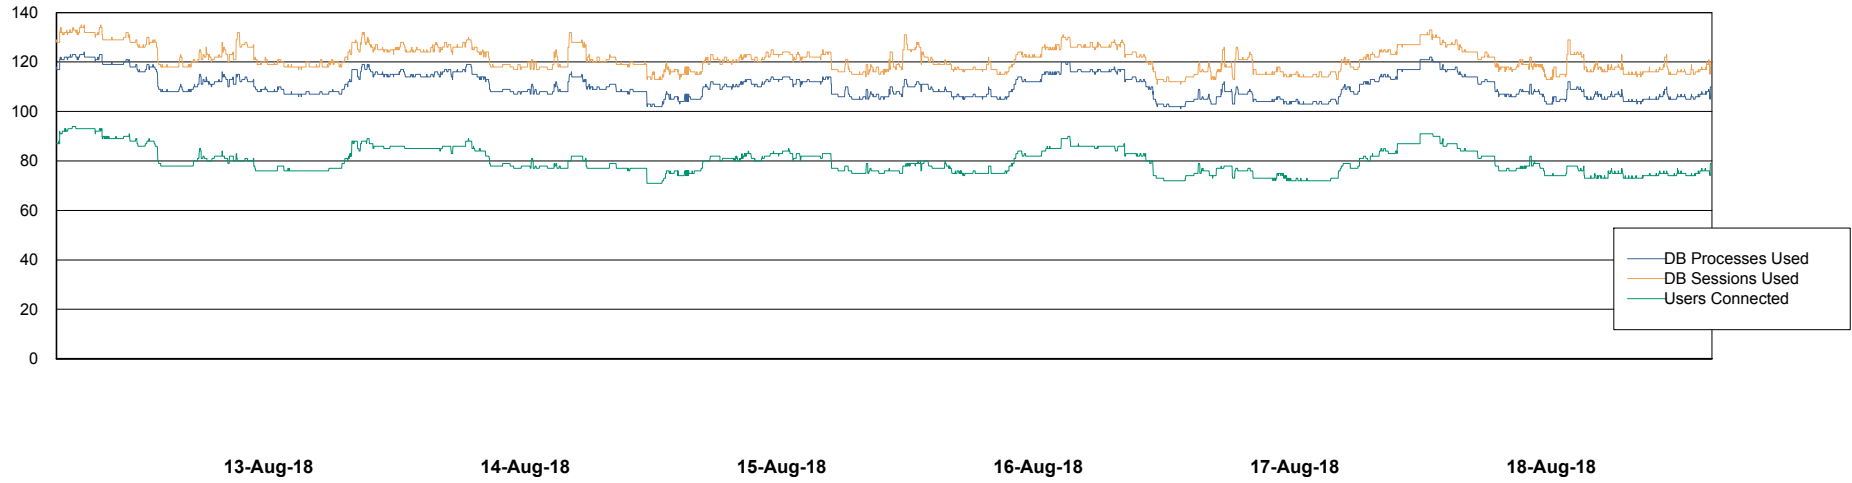

Harddisk Usage FIS_PRD_ORACLE2

	Free disk space on c: (%)	Total disk space on c: (Gb)	Free disk space on l: (%)	Total disk space on l: (Gb)	Free disk space on o: (%)	Total disk space on o: (Gb)
18-Aug-18	70	279	18	279	12	373
17-Aug-18	70	279	18	279	12	373
16-Aug-18	70	279	18	279	12	373
15-Aug-18	70	279	18	279	12	373
14-Aug-18	70	279	18	279	12	373
13-Aug-18	70	279	18	279	12	373
12-Aug-18	70	279	18	279	12	373

Weekly SLA Customer Report

Customer FIS_Production
Database ID 46

Database Performance FISDB_Production

Weekly SLA Customer Report

Customer FIS_Production
Database ID 46

Database Performance FISDB_Standby

Weekly SLA Customer Report