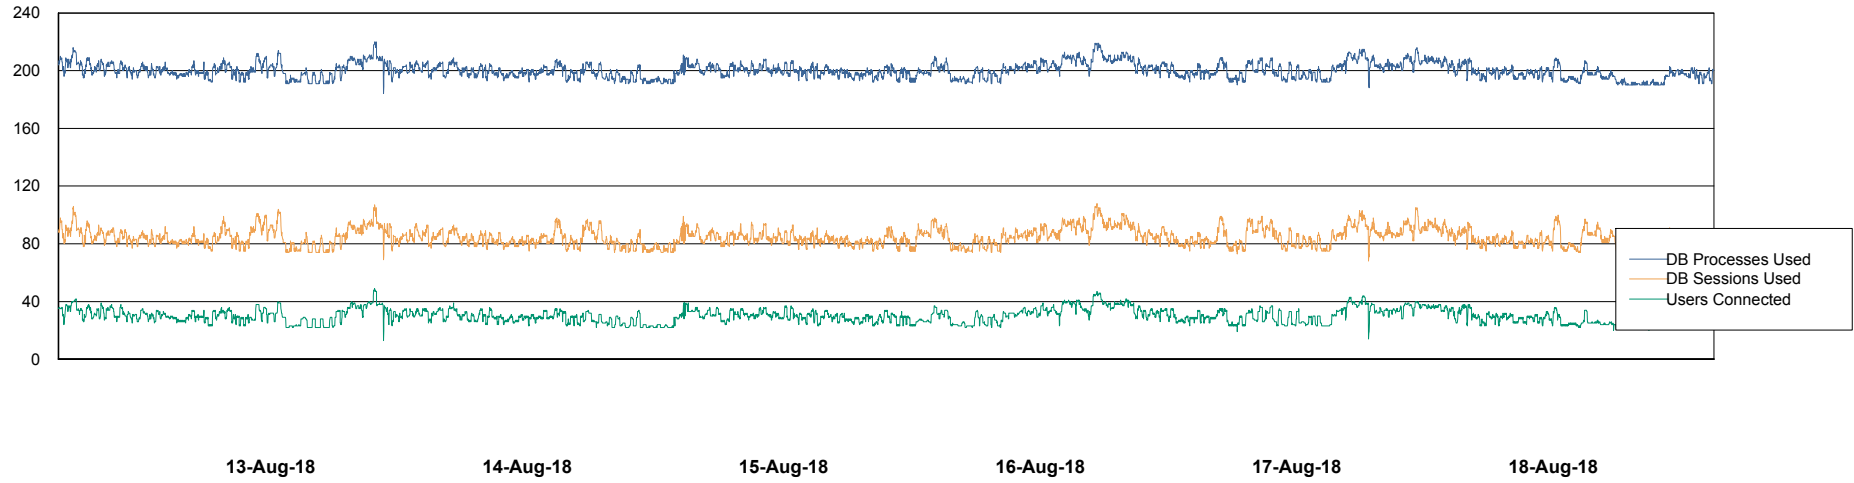

Database Performance ECLDB_Production