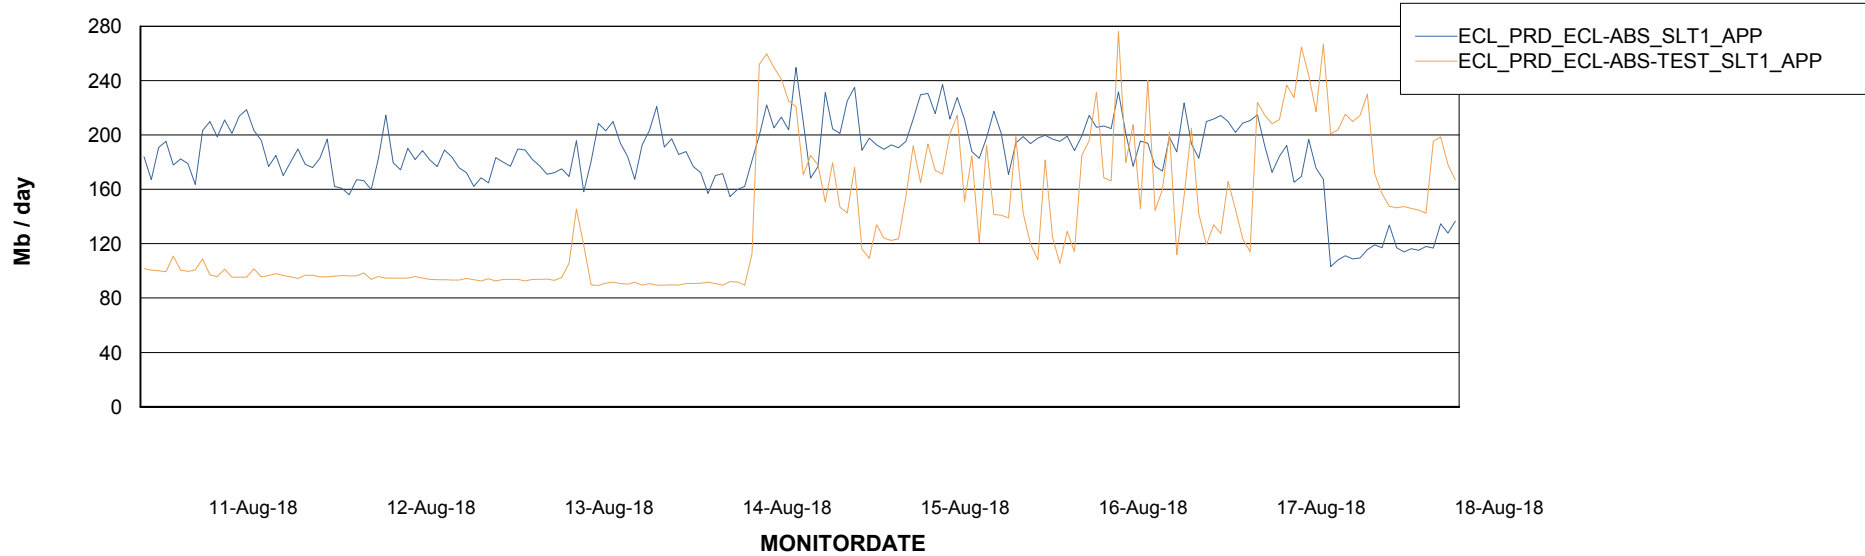

ABSSolute Application Server Services

Avg memory used per ABS Server Service