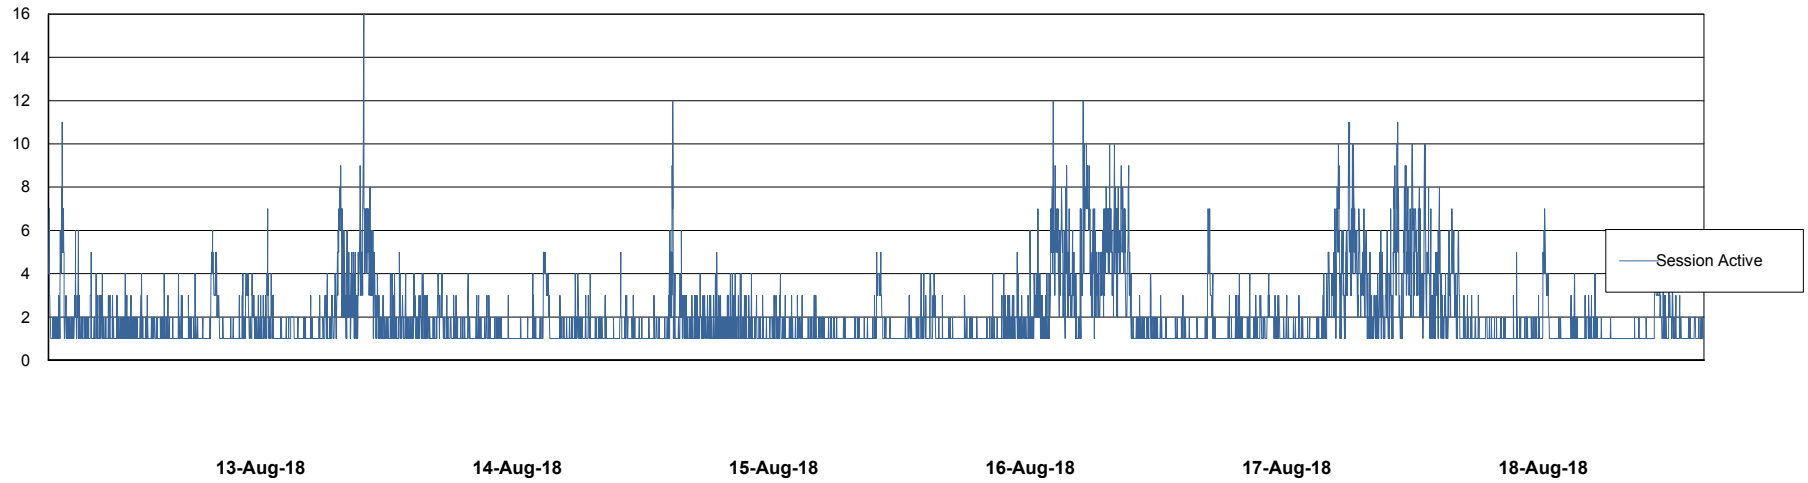

Database Performance ECLDB_Production