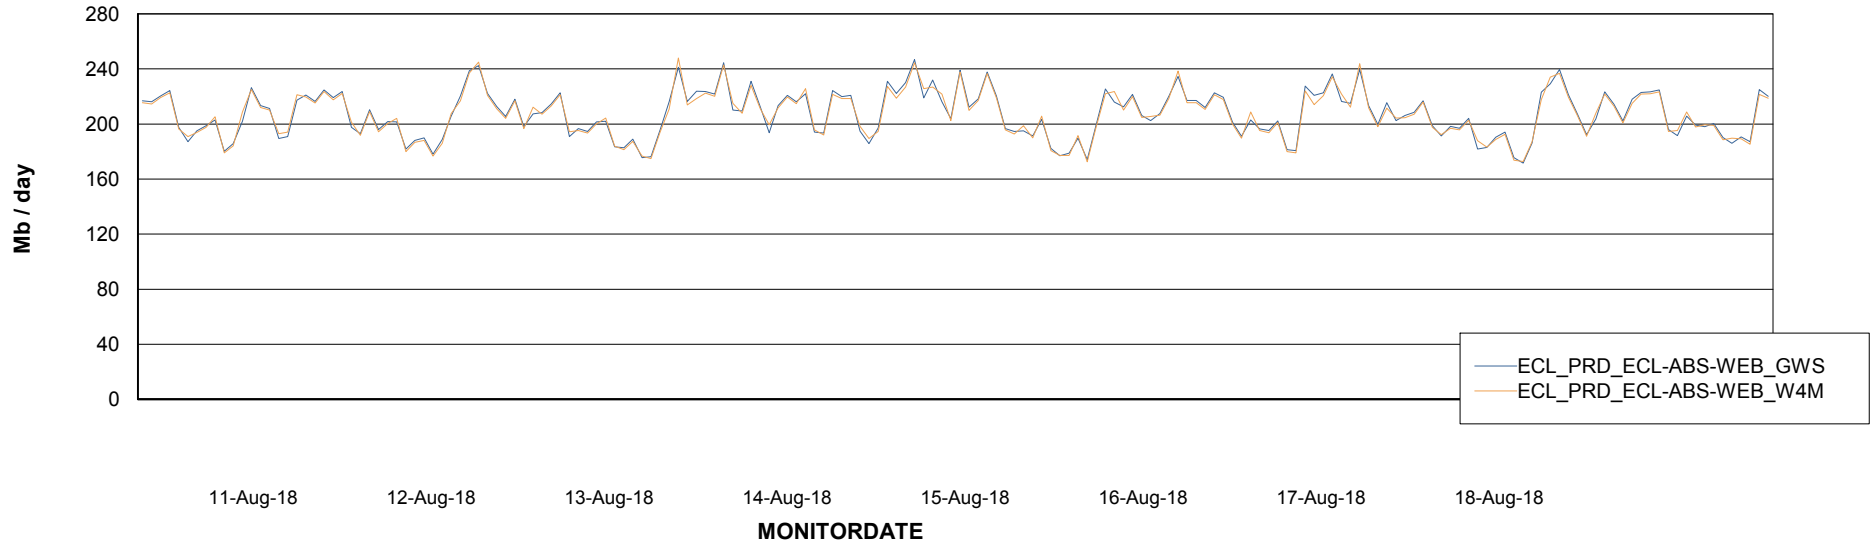

ABSSolute Web Component Services

Avg memory used per ABS Web component