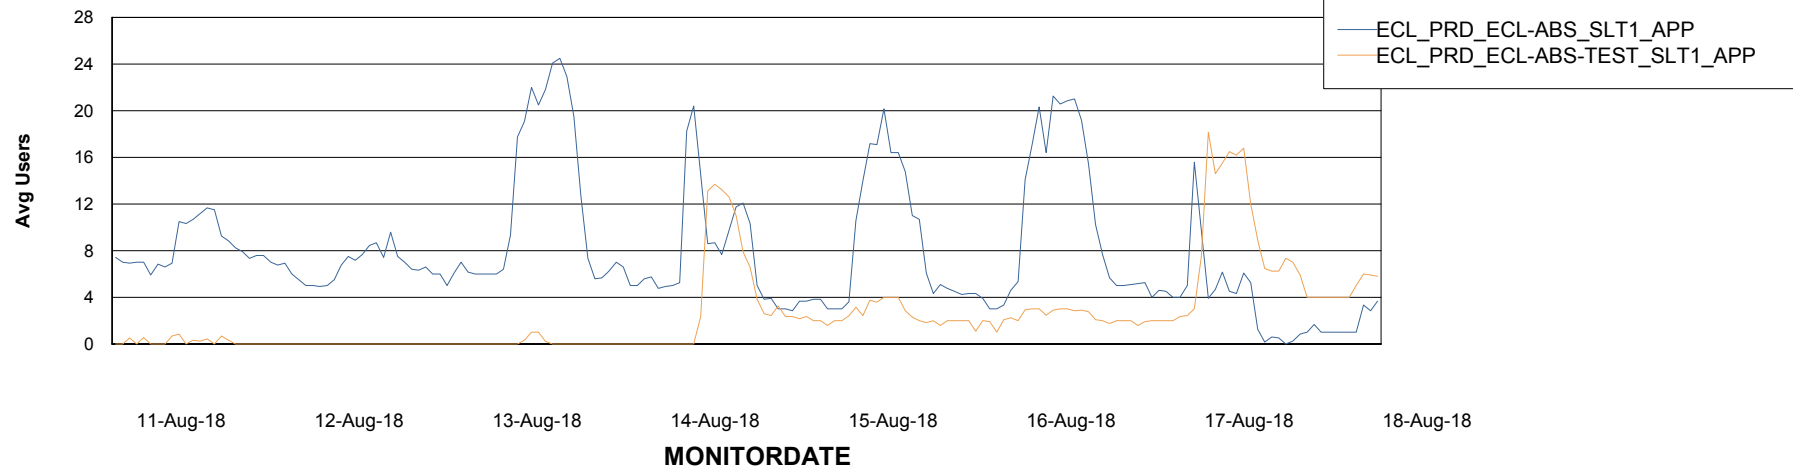

Avg users per day per ABS server