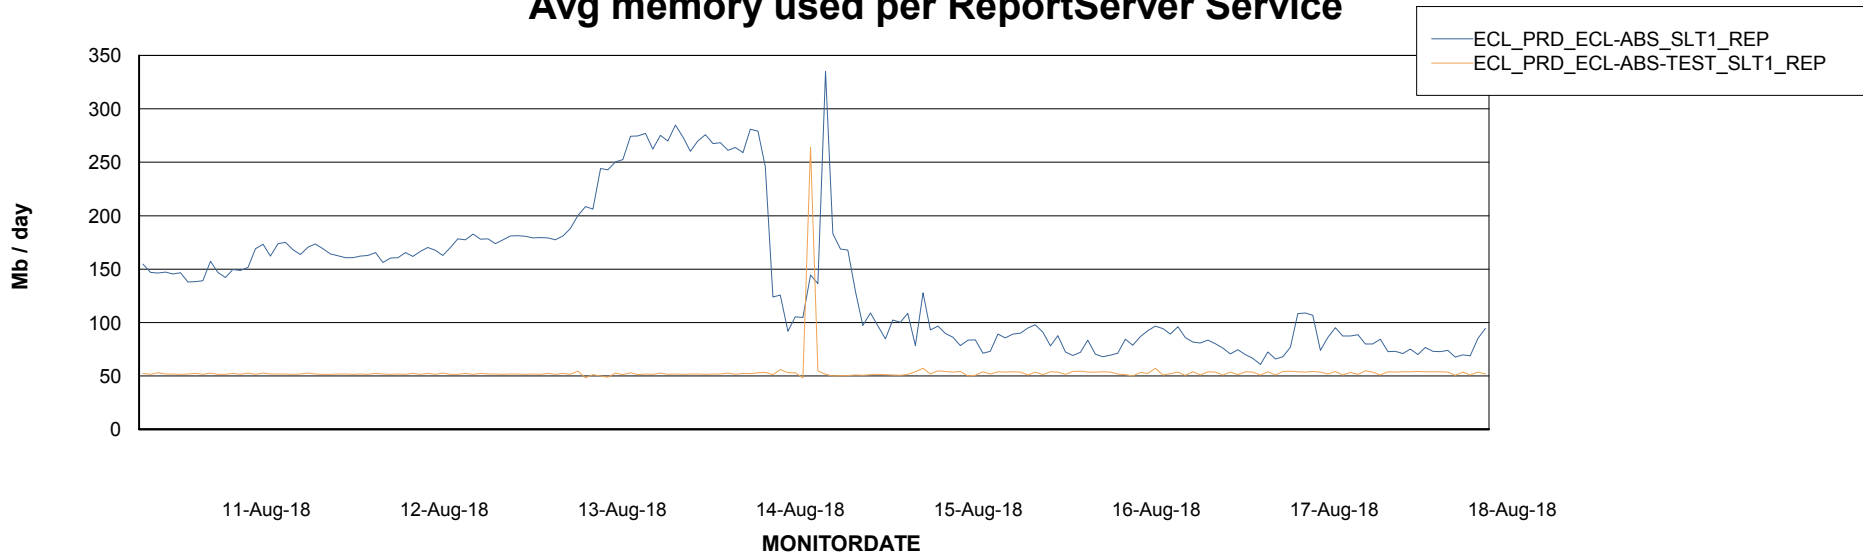

ABSSolute Application ReportServer Services

Avg memory used per ReportServer Service