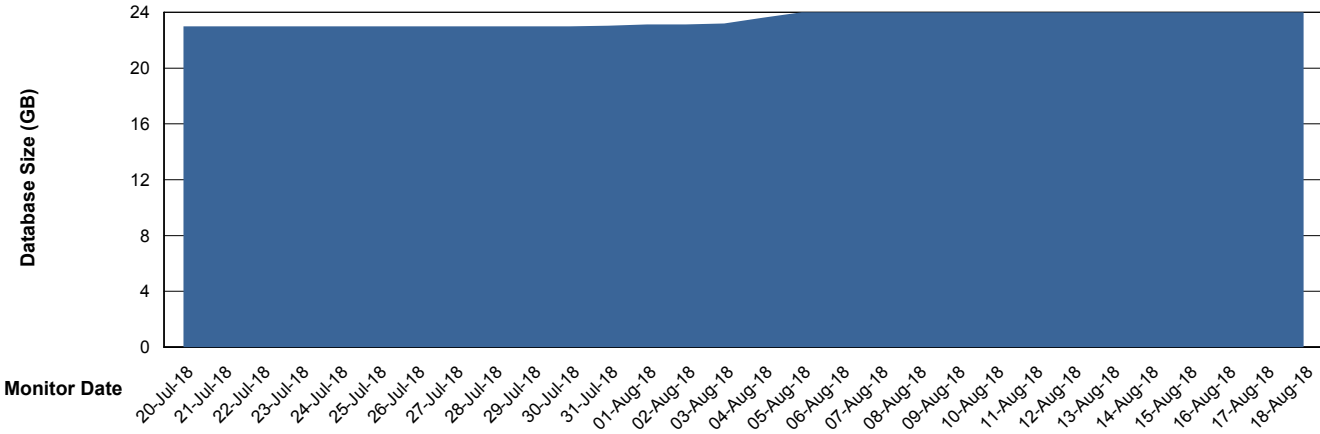

## Database Performance ECLDB\_Production

# Weekly SLA Customer Report

Customer ECL Production  
 Database ID 77

DATABASE SIZE ECLDB\_Production

Database growth over last month

Database Tablespace ECLDB\_Production

Date	Tablespace Name	Filesize (Gb)	Usedsize (Gb)	Percentage free
18-Aug-18	ABSDATA	25	21	16
	INDX	8	1	88
17-Aug-18	ABSDATA	25	21	16
	INDX	8	1	88
16-Aug-18	ABSDATA	25	21	16
	INDX	8	1	88
15-Aug-18	ABSDATA	25	21	16
	INDX	8	1	88
14-Aug-18	ABSDATA	25	21	16
	INDX	8	1	88
13-Aug-18	ABSDATA	25	21	16
	INDX	8	1	88
12-Aug-18	ABSDATA	25	21	16
	INDX	8	1	88