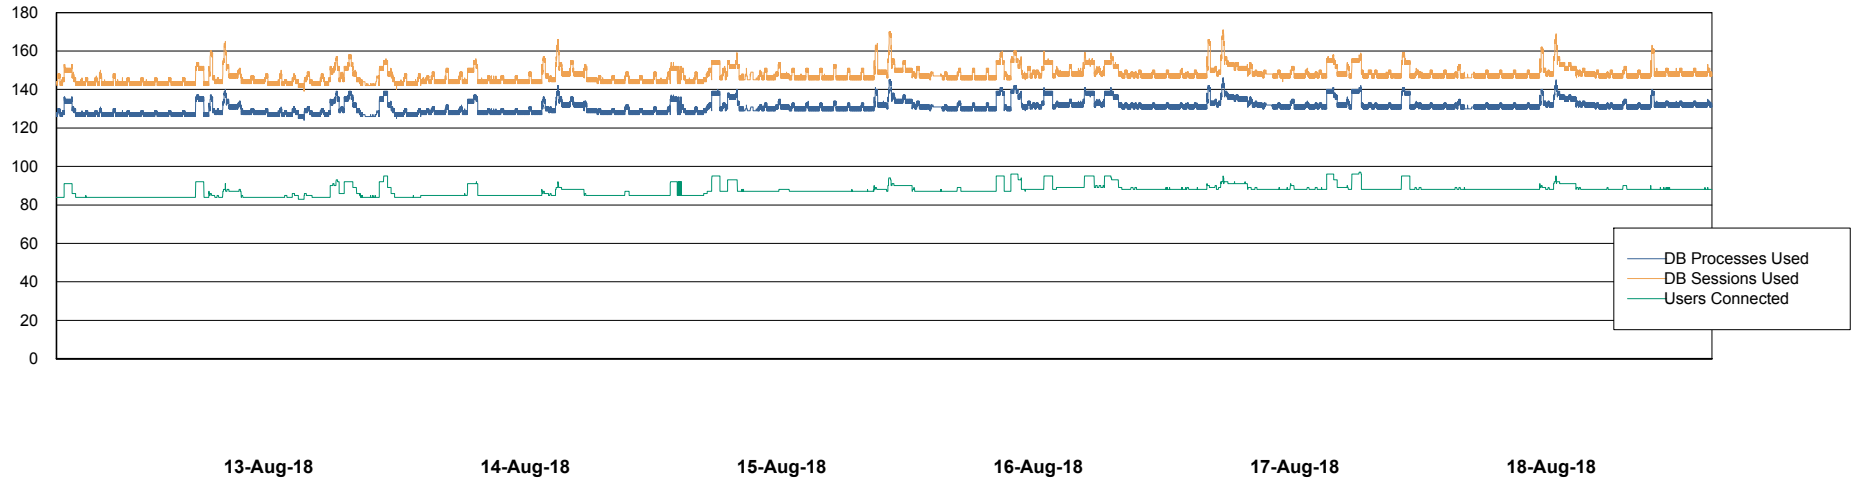

Database Performance DFDDB_Production