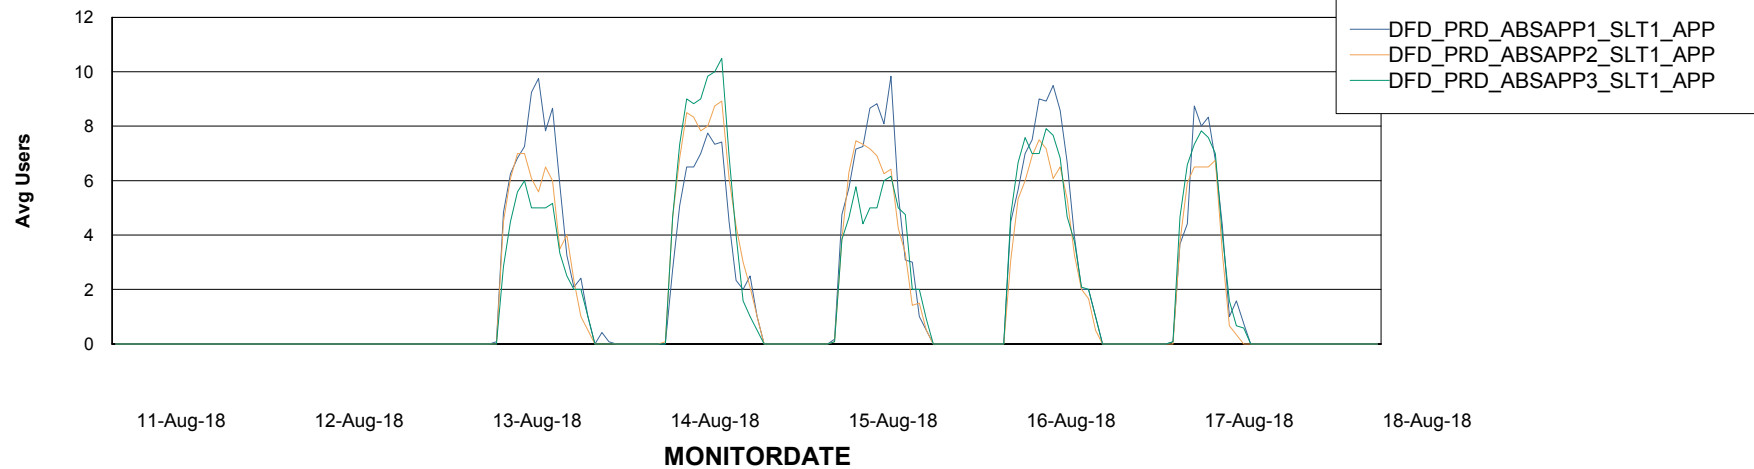

Avg users per day per ABS server