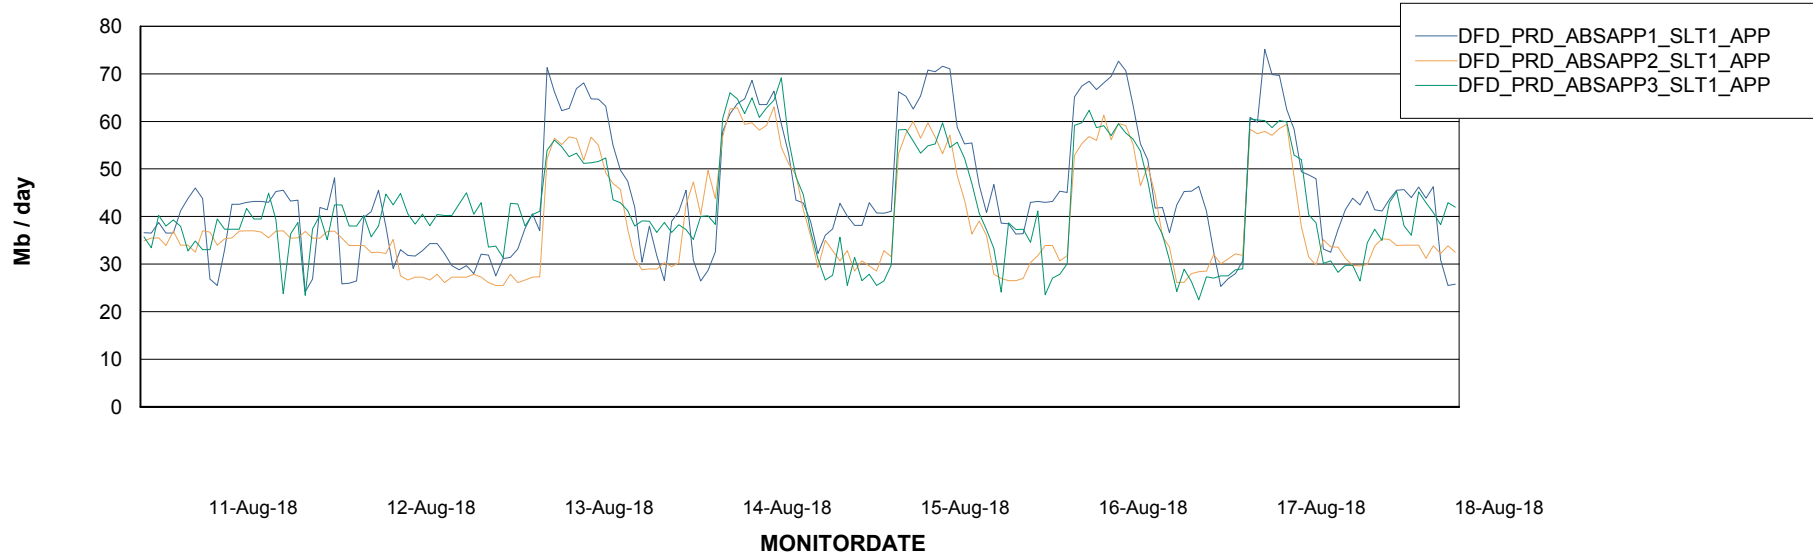

Standby Database Health DFD Production

Recovery lag for last 7 days

Weekly SLA Customer Report

Customer DFD Production
Database ID 39

ABSSolute Application Server Services

Avg memory used per ABS Server Service