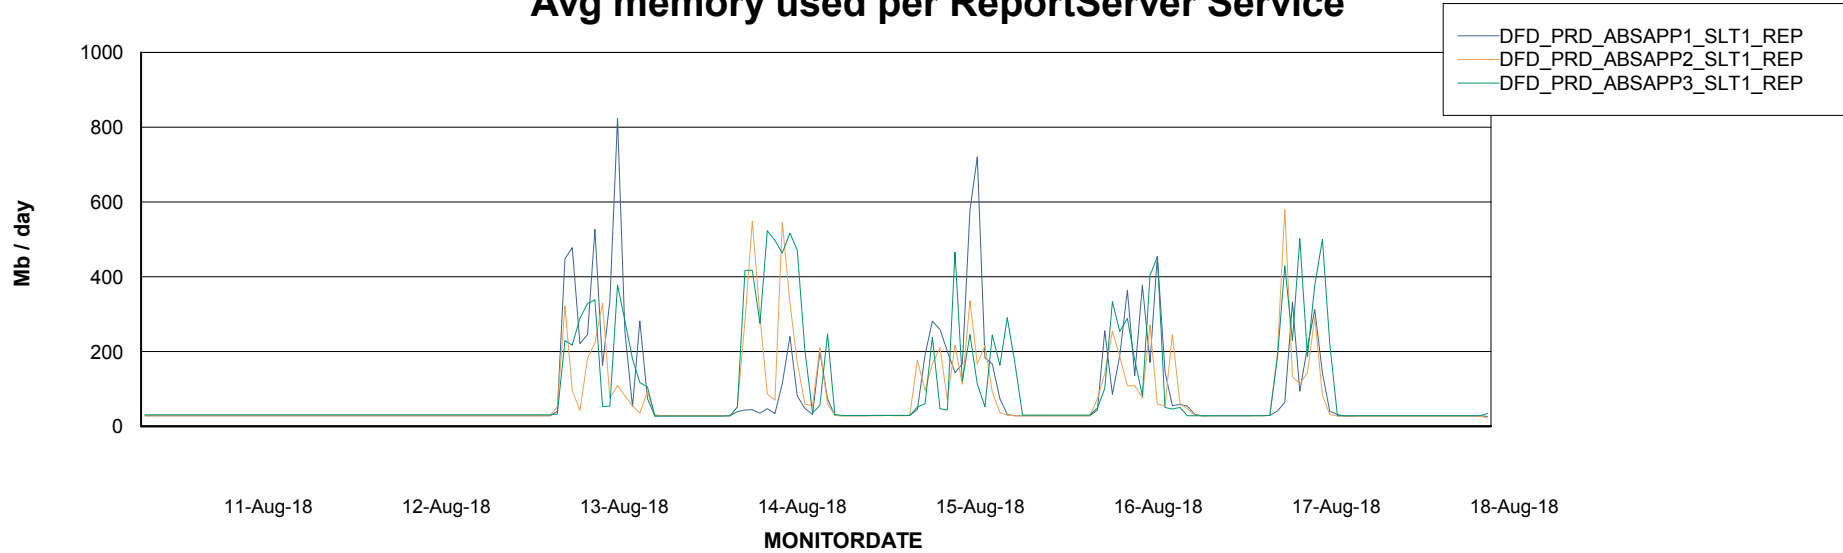

Avg users per day per ABS server

Weekly SLA Customer Report

Customer DFD Production
Database ID 39

ABSSolute Application ReportServer Services

Avg memory used per ReportServer Service

Disaster per ABS component