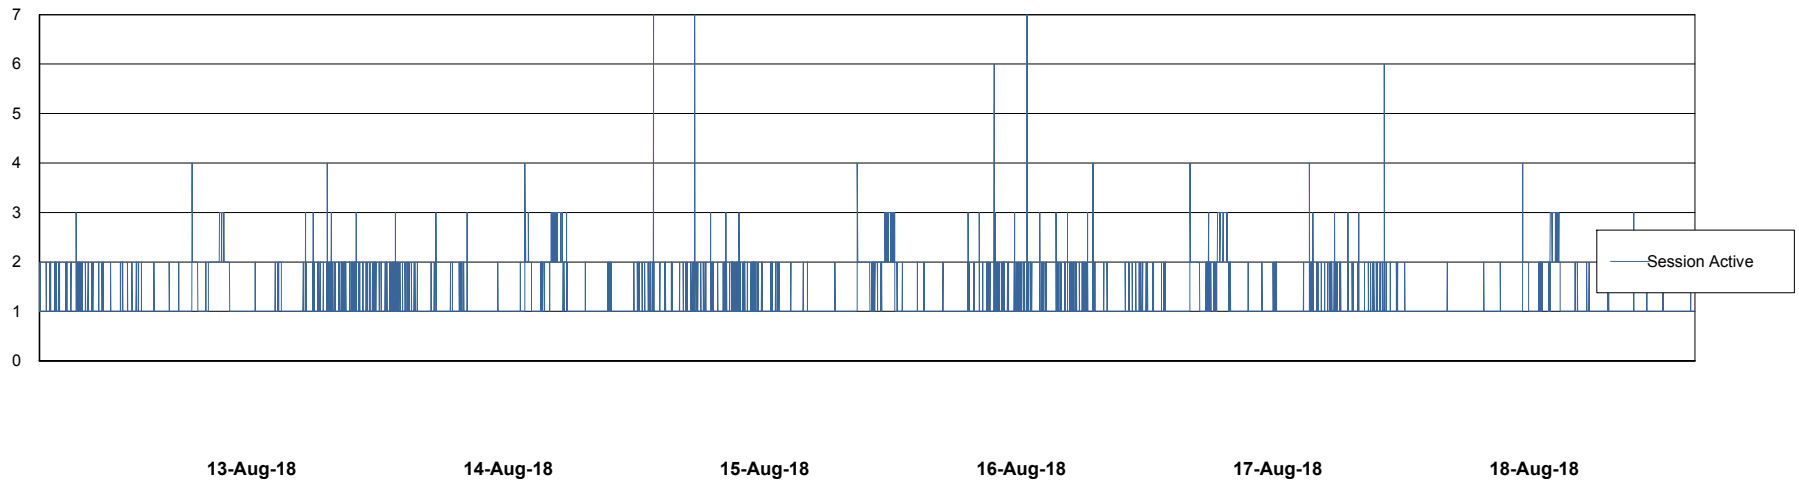

Database Performance DFDDB_Production