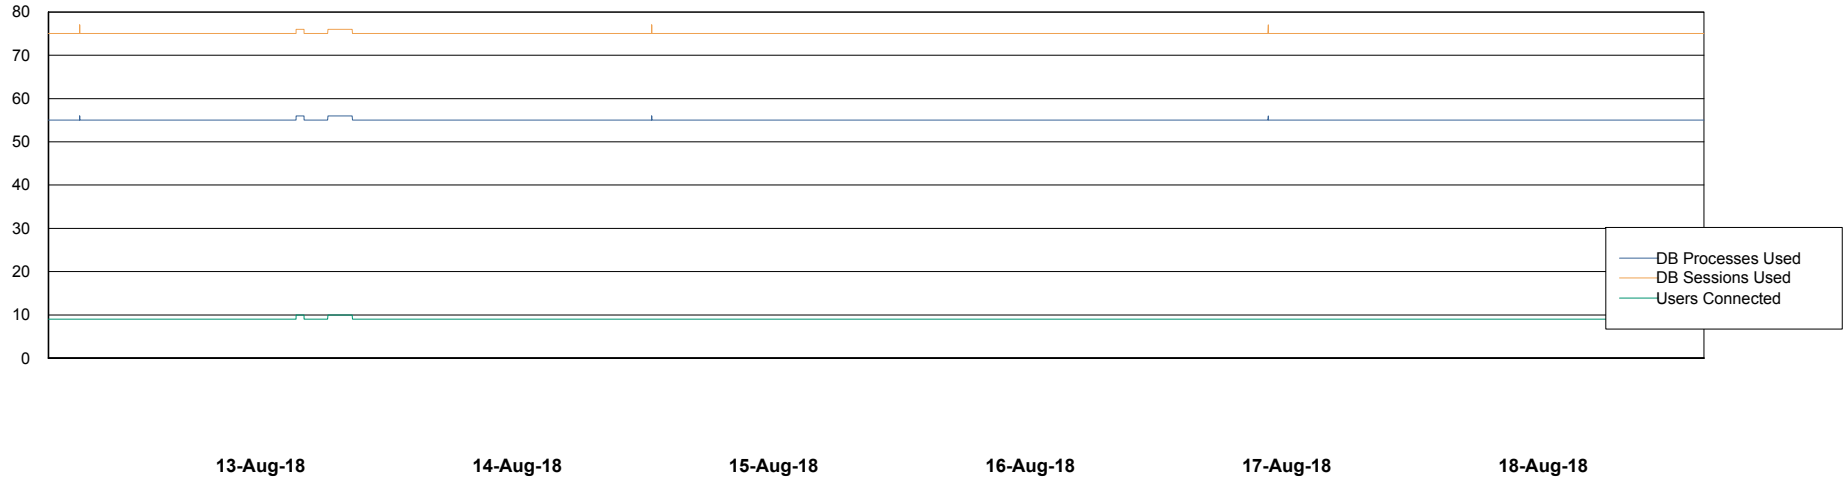

Weekly SLA Customer Report

Customer DFD Production
Database ID 39

Database Performance DFDDB_Production

Weekly SLA Customer Report

Customer DFD Production
Database ID 39

Database Performance DFDDDB_Standby