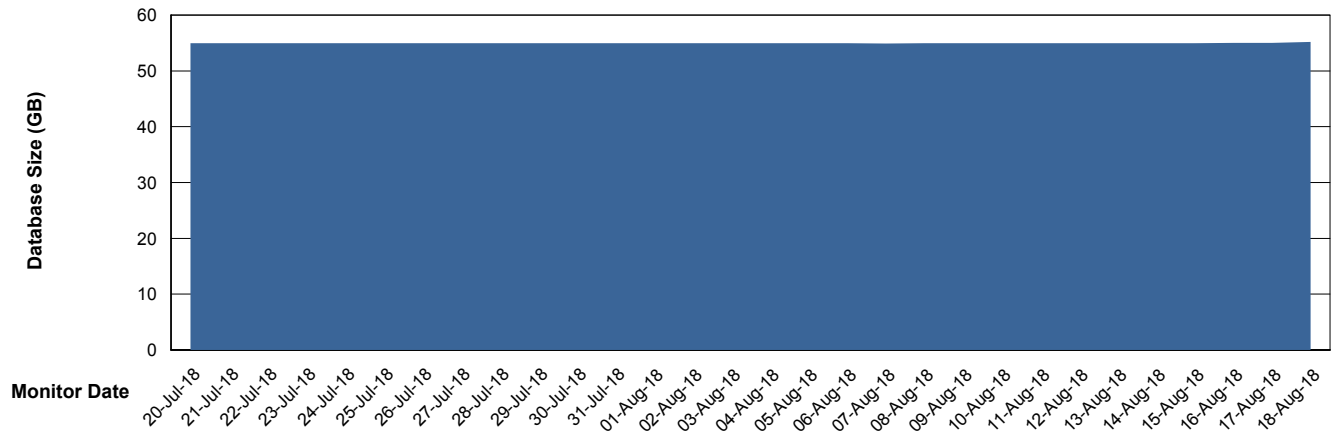

DATABASE SIZE DFDDDBI_Production

Database growth over last month