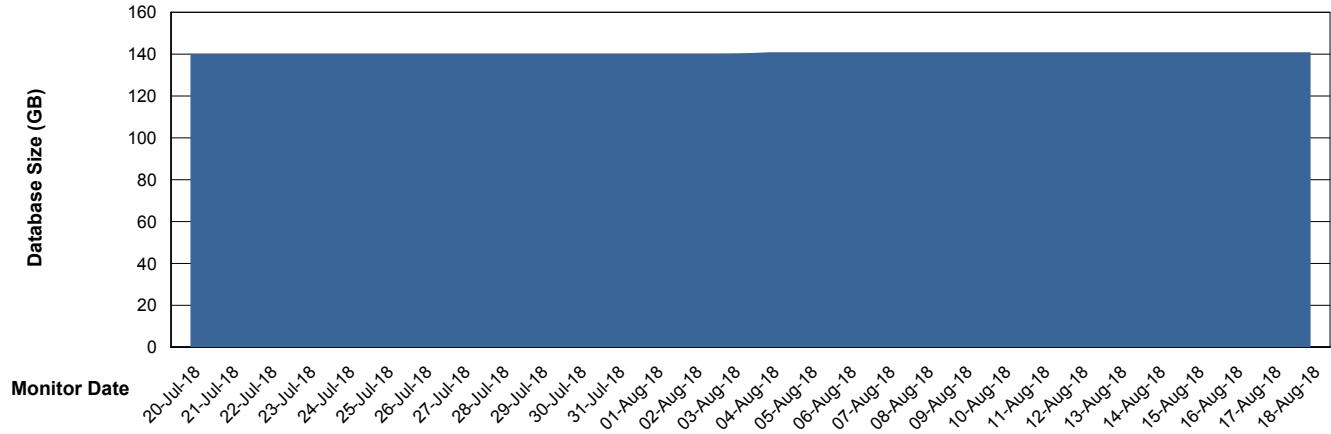

Weekly SLA Customer Report

Customer DFD Production
Database ID 39

Database Performance DFDDB_Production

Weekly SLA Customer Report

Customer DFD Production
Database ID 39

Database Performance DFDDDB_Standby

Weekly SLA Customer Report

Customer DFD Production
Database ID 39

Database Performance DFDDDBBI_Production

Weekly SLA Customer Report

Customer DFD Production
Database ID 39

DATABASE SIZE DFDDDB_Production

Database growth over last month

DATABASE SIZE DFDDDBI_Production

Database growth over last month

Weekly SLA Customer Report

Customer DFD Production
 Database ID 39

Database Tablespace DFDDDB_Production

Date	Tablespace Name	Filesize (Gb)	Usedsize (Gb)	Percentage free
18-Aug-18	ABSDATA	50	45	10
	INDX	109	94	14
17-Aug-18	ABSDATA	50	45	10
	INDX	109	94	14
16-Aug-18	ABSDATA	50	45	10
	INDX	109	94	14
15-Aug-18	ABSDATA	50	44	12
	INDX	109	94	14
14-Aug-18	ABSDATA	50	44	12
	INDX	109	94	14
13-Aug-18	ABSDATA	50	44	12
	INDX	109	94	14
12-Aug-18	ABSDATA	50	44	12
	INDX	109	94	14