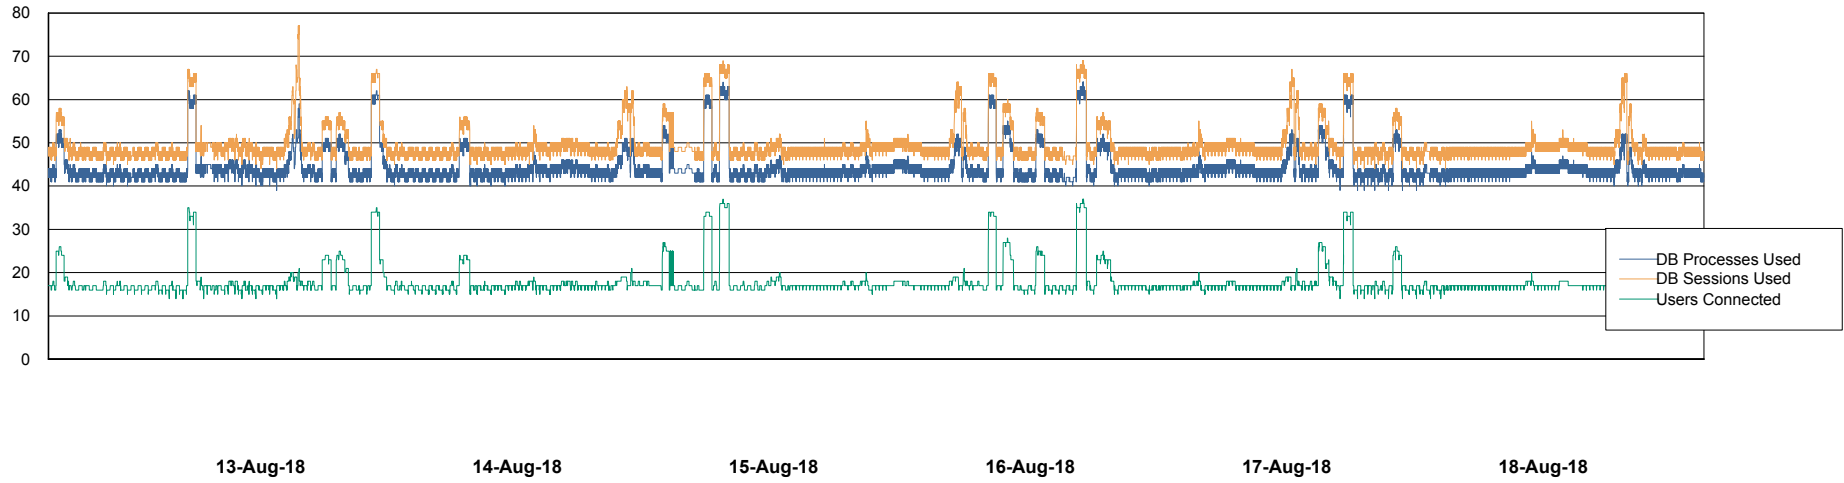

Database Performance DFDDDBBI_Production