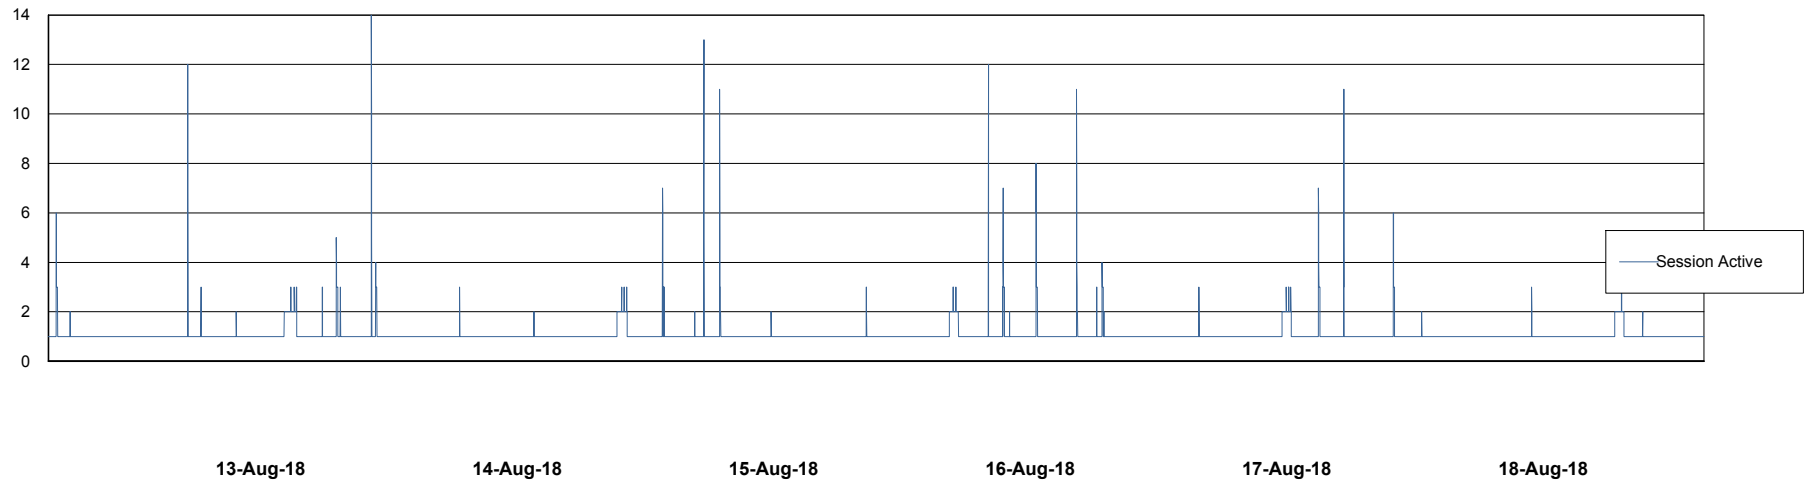

Weekly SLA Customer Report

Customer DFD Production
Database ID 39

Database Performance DFDDB_Production

Weekly SLA Customer Report

Customer DFD Production
Database ID 39

Database Performance DFDDDB_Standby

Weekly SLA Customer Report

Customer DFD Production
Database ID 39

Database Performance DFDDDBBI_Production

Weekly SLA Customer Report

Customer DFD Production
Database ID 39

DATABASE SIZE DFDDDB_Production

Database growth over last month