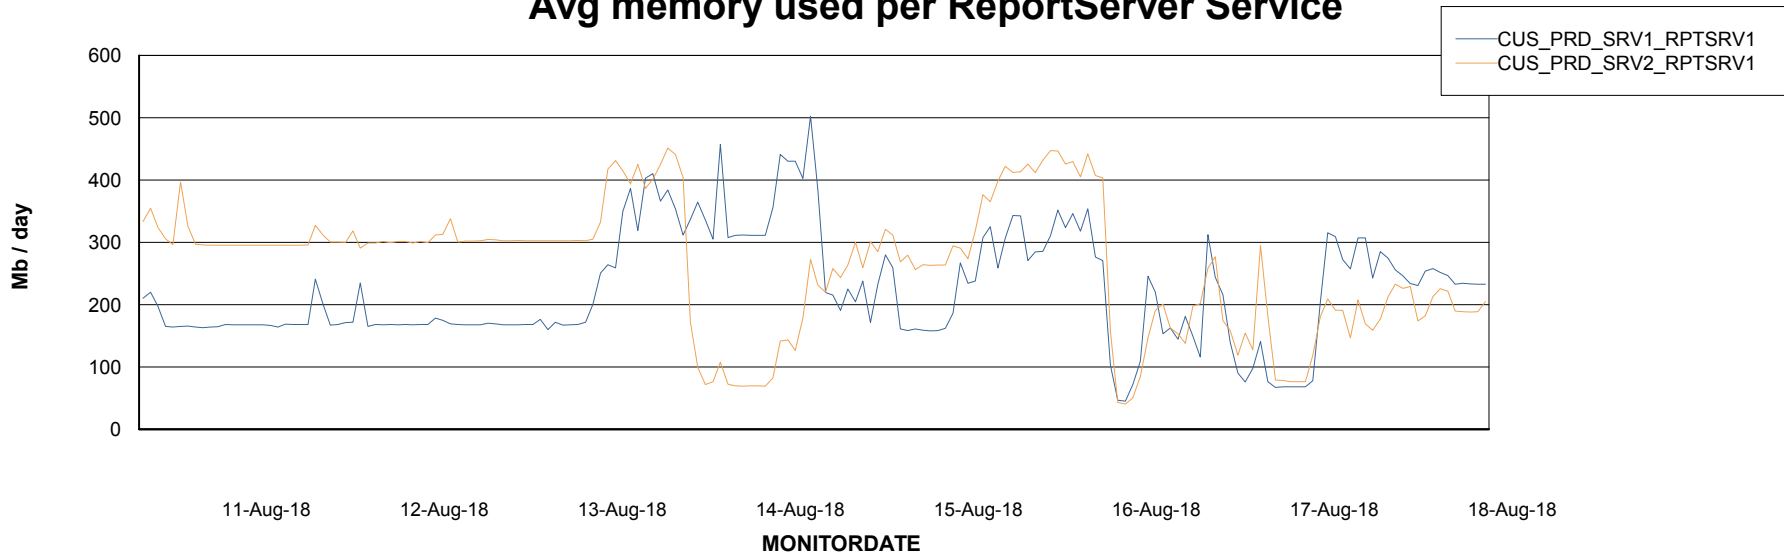

ABSSolute Web Component Services

Avg memory used per ReportServer Service