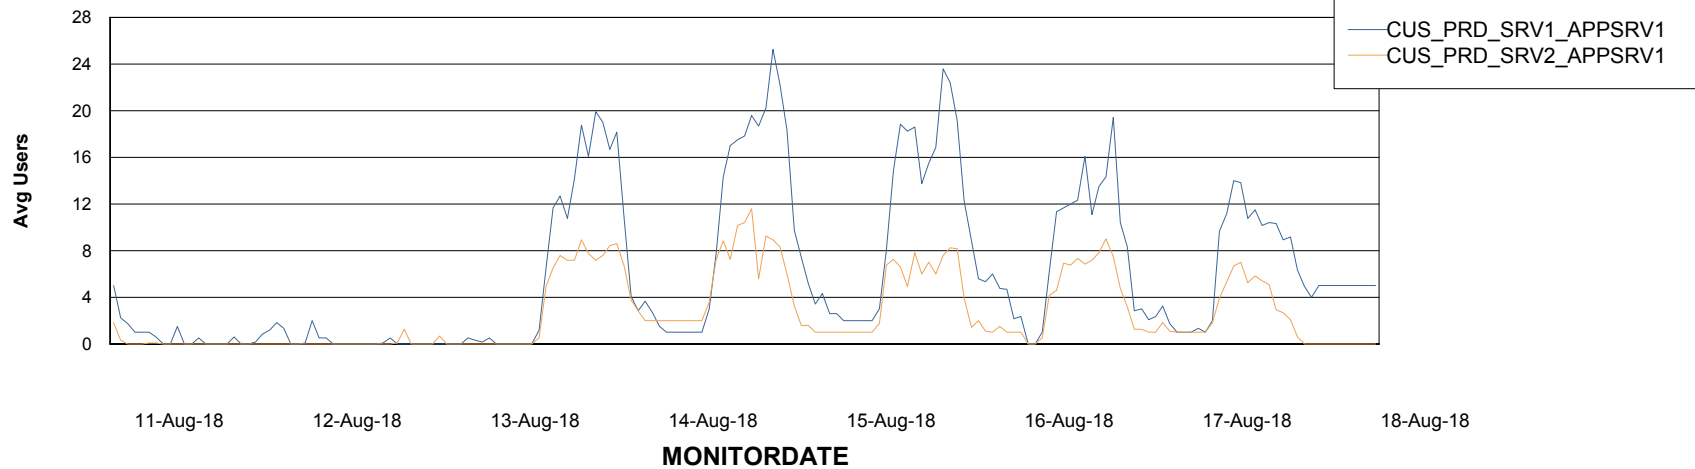

Weekly SLA Customer Report

Customer CUS Production
Database ID 84

ABSSolute Application Server Services

Avg memory used per ABS Server Service

Avg users per day per ABS server

Weekly SLA Customer Report

Customer CUS Production
Database ID 84