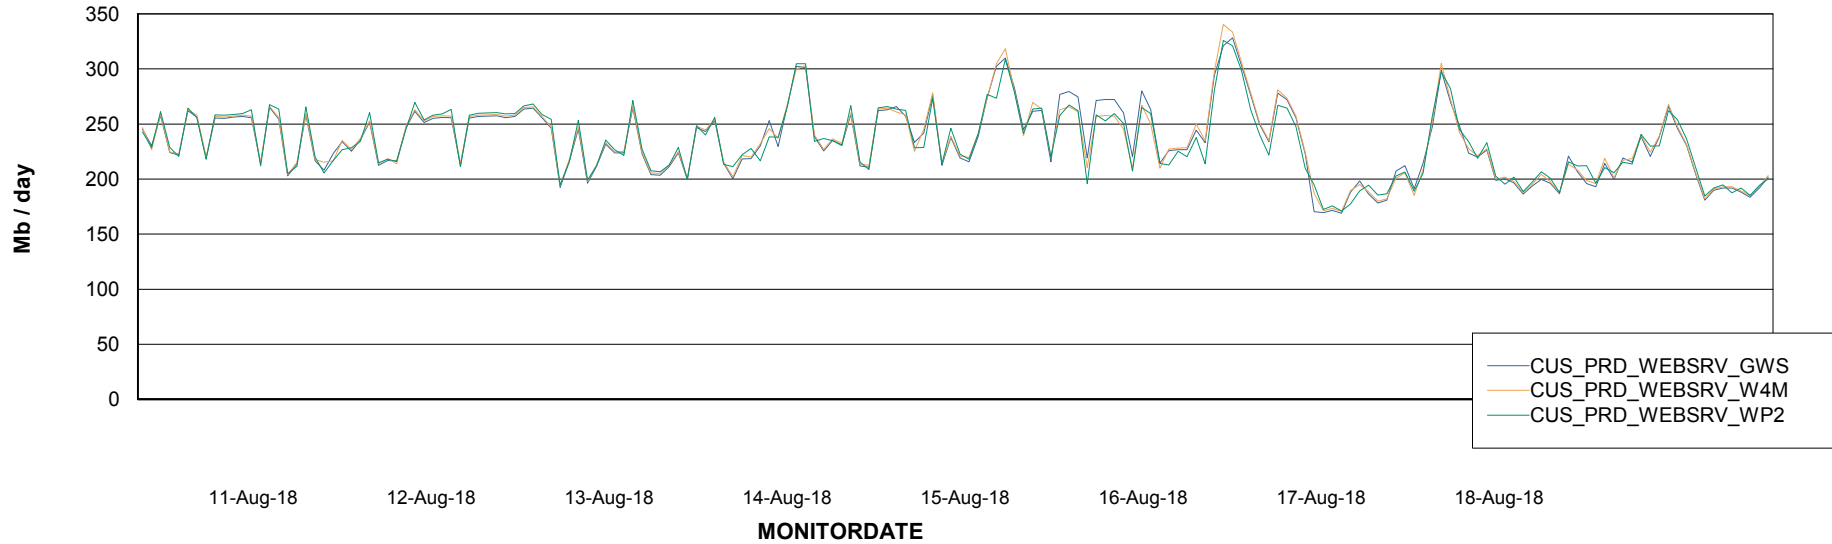

ABSSolute Web Component Services

Avg memory used per ReportServer Service

Weekly SLA Customer Report

Customer CUS Production
Database ID 84

ABSSolute Web Component Services

Avg memory used per ABS Web component