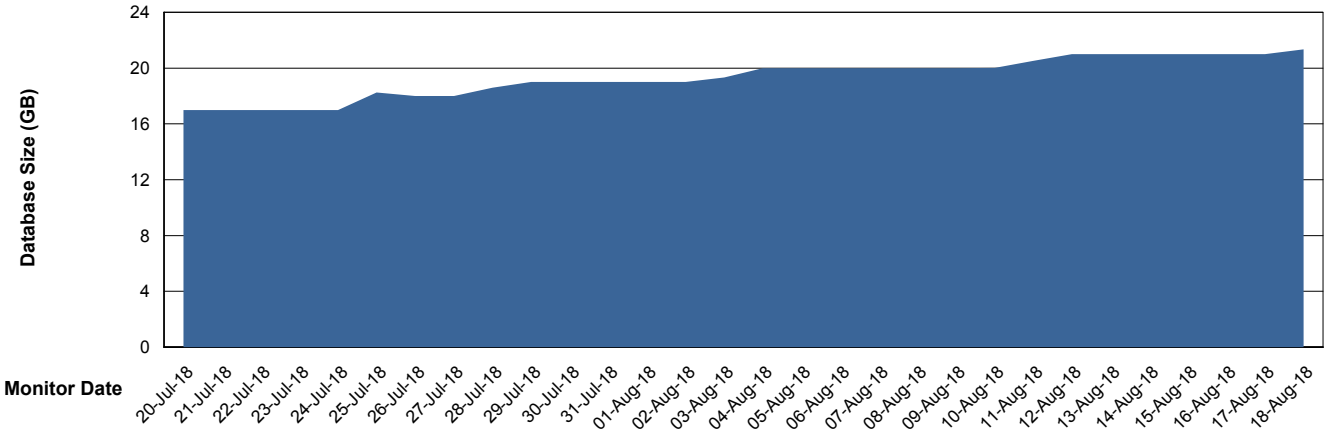

DATABASE SIZE CUS_ProdDB_Primary

Database growth over last month