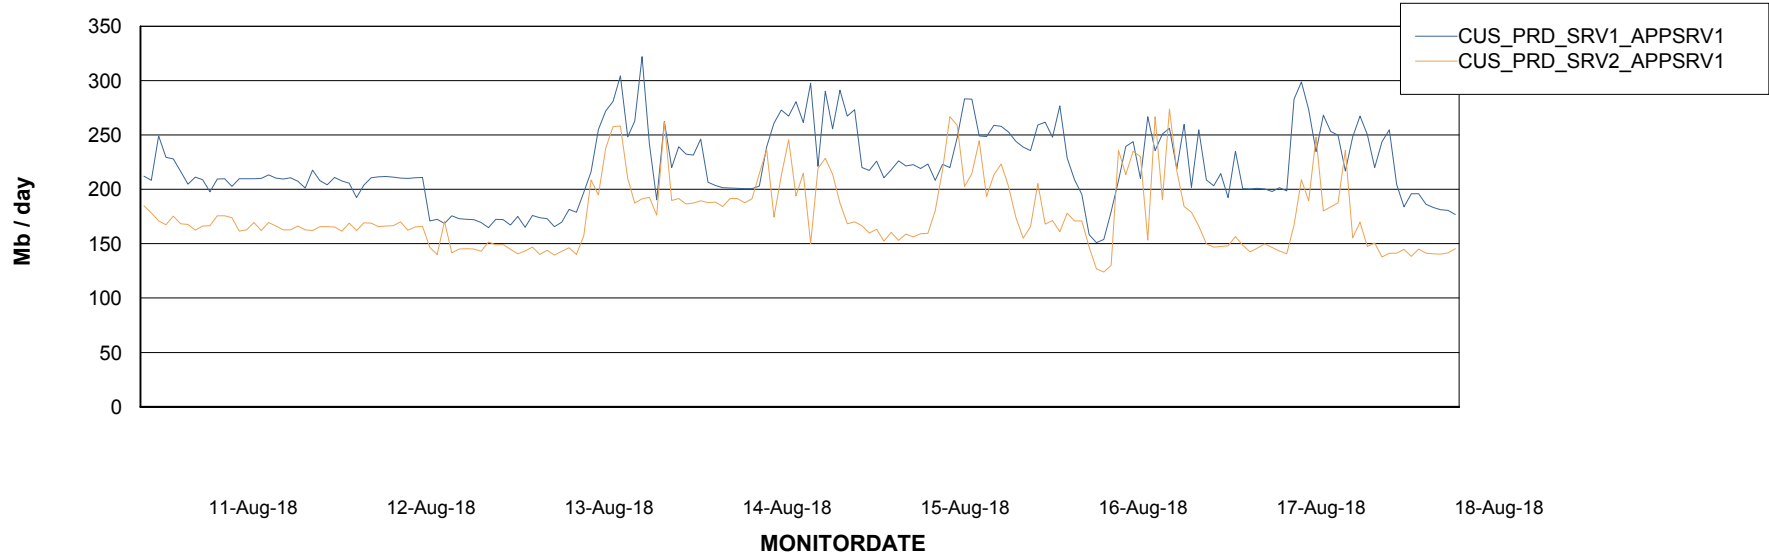

ABSSolute Application Server Services

Avg memory used per ABS Server Service