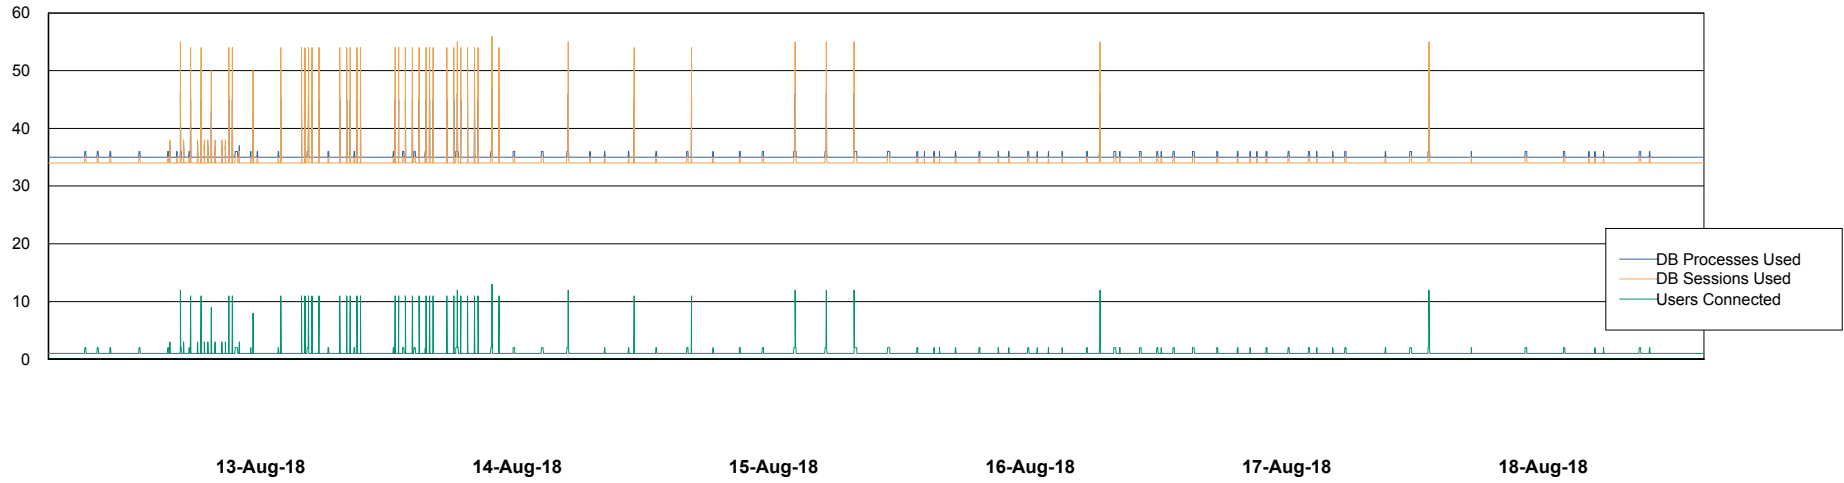

Weekly SLA Customer Report

Customer CUS Production
Database ID 84

Database Performance CUS_ProdDB_Primary

Weekly SLA Customer Report

Customer CUS Production
Database ID 84

Database Performance CUS_ProdDB_Standby