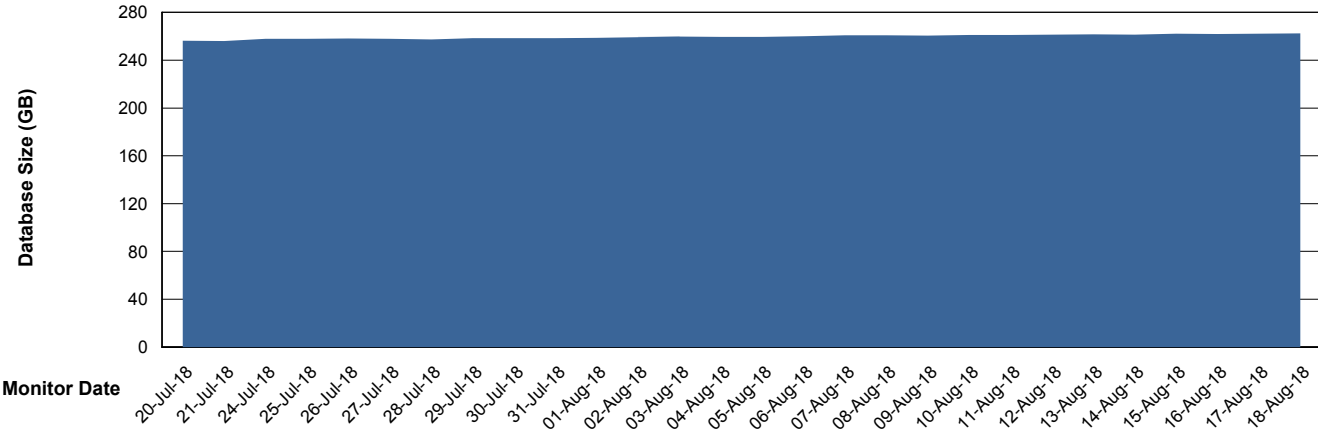

DATABASE SIZE CSCDB_Primary

Database growth over last month

Database Tablespace CSCDB_Primary

Date	Tablespace Name	Filesize (Gb)	Usedsize (Gb)	Percentage free
18-Aug-18	ABSDATA	127	94	26
	INDX	188	165	12
17-Aug-18	ABSDATA	127	94	26
	INDX	188	165	12
16-Aug-18	ABSDATA	127	94	26
	INDX	188	165	12
15-Aug-18	ABSDATA	127	94	26
	INDX	188	165	12
14-Aug-18	ABSDATA	127	94	26
	INDX	188	165	12
13-Aug-18	ABSDATA	127	94	26
	INDX	188	165	12
12-Aug-18	ABSDATA	127	94	26
	INDX	188	165	12