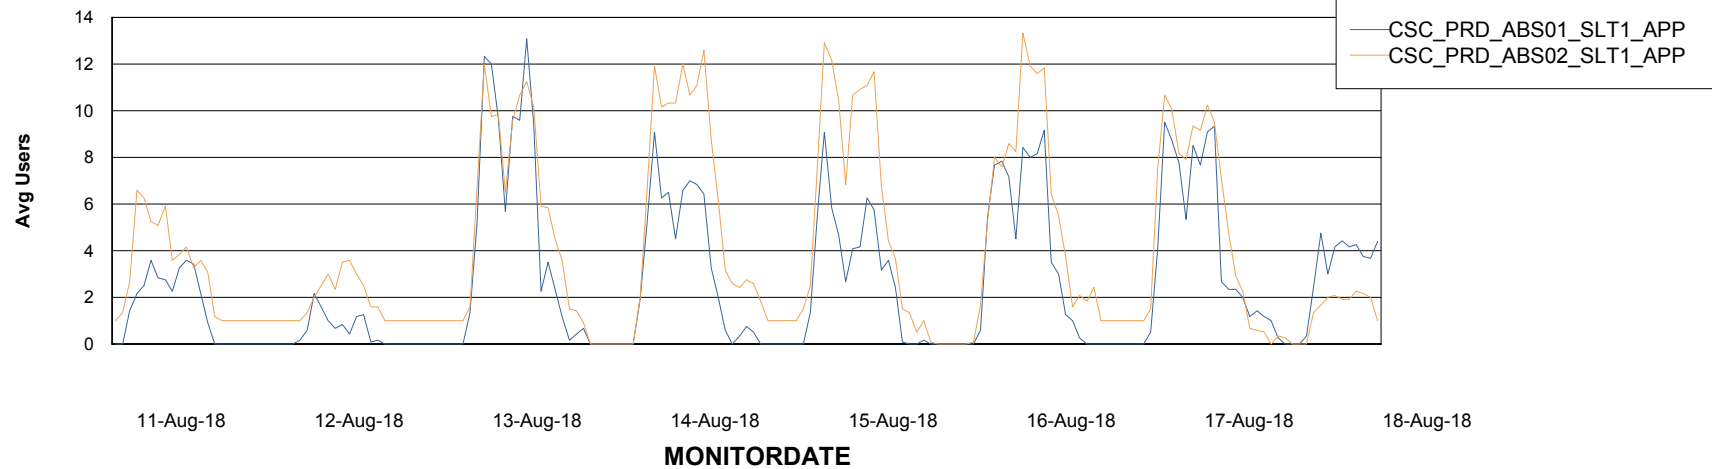

Avg users per day per ABS server