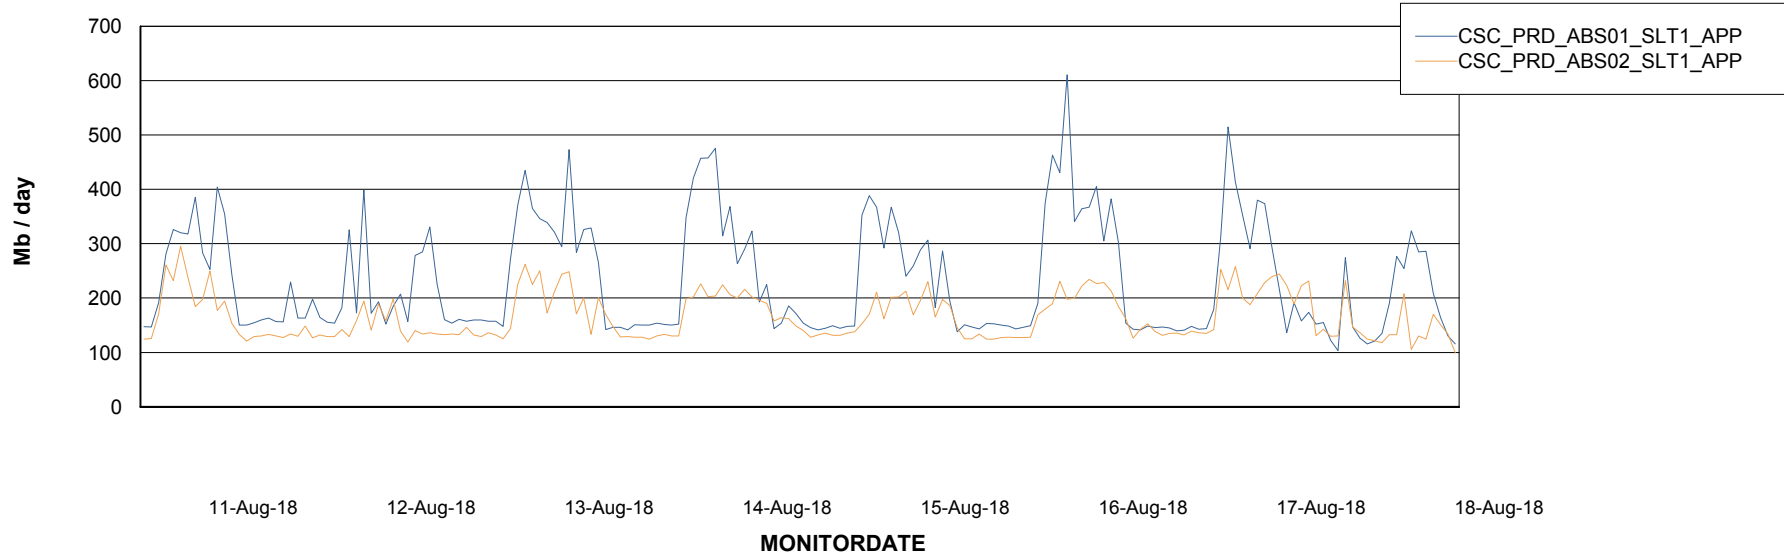

ABSSolute Application Server Services

Avg memory used per ABS Server Service