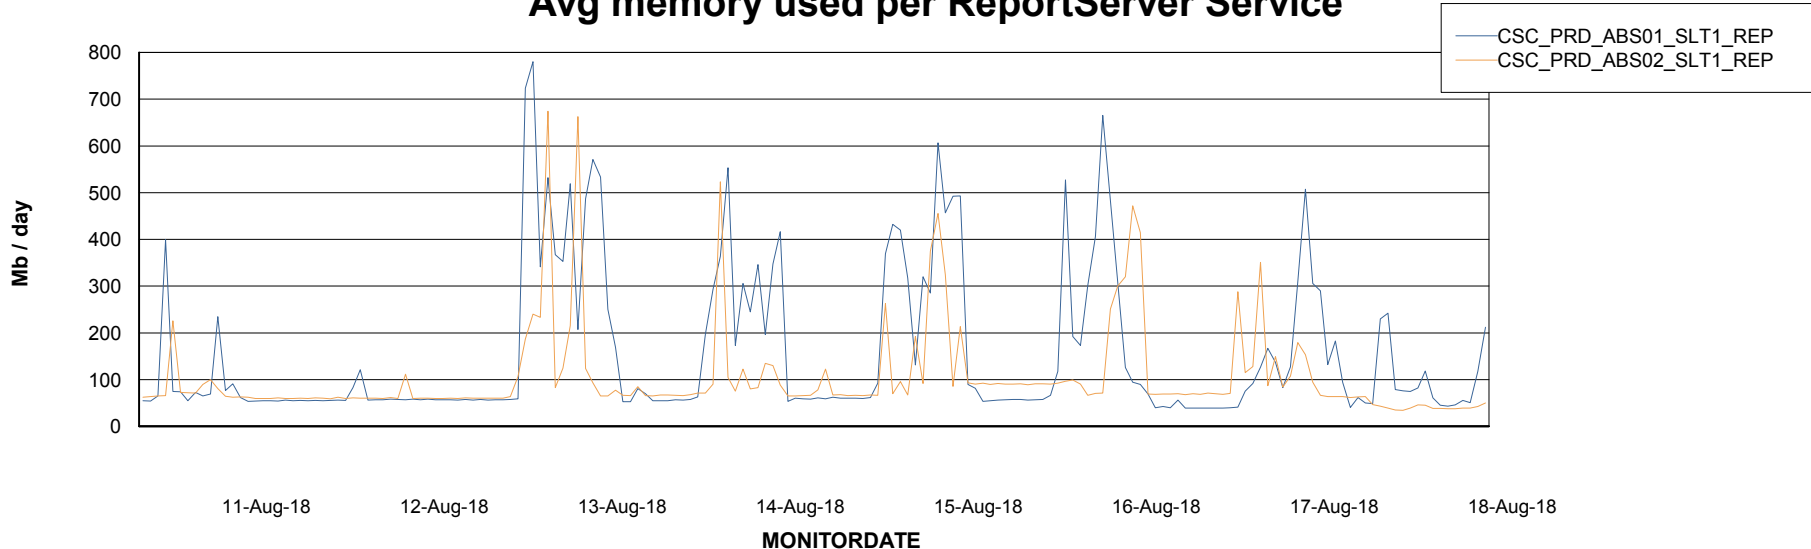

ABSSolute Application ReportServer Services

Avg memory used per ReportServer Service