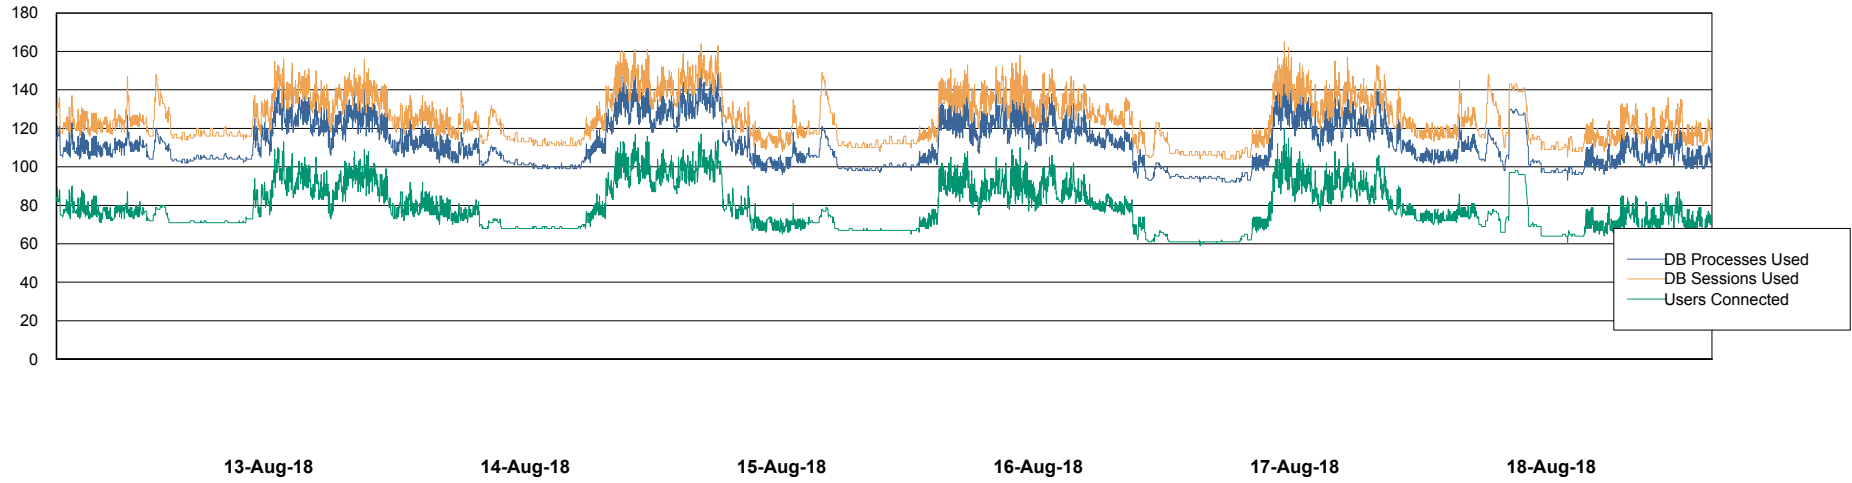

Database Performance CSCDB_Primary