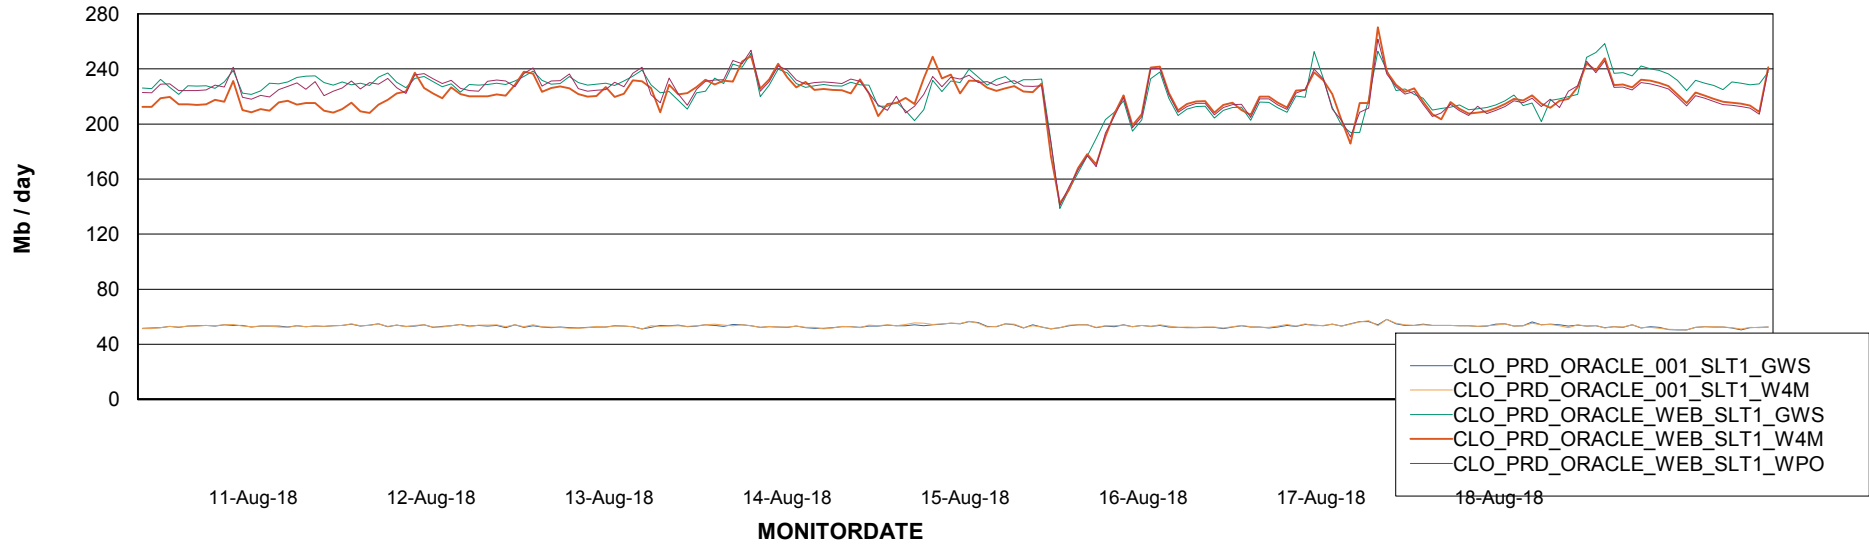

ABSSolute Web Component Services

Avg memory used per ABS Web component