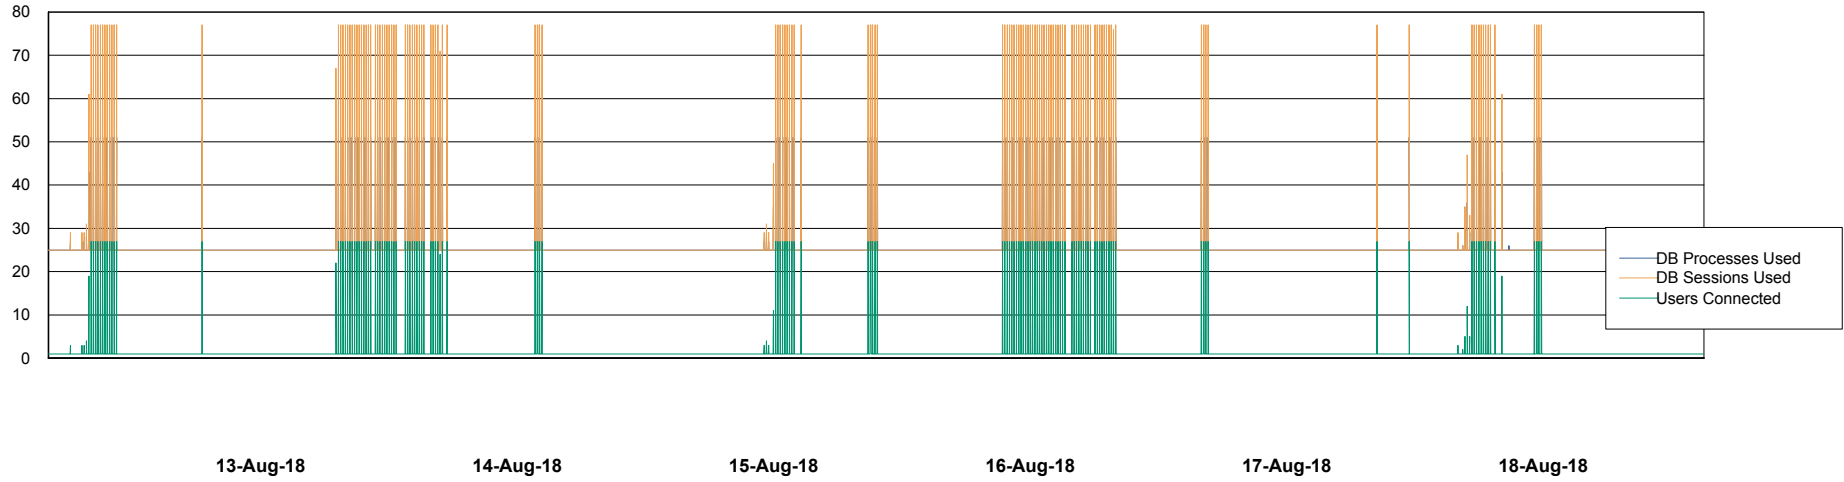

Weekly SLA Customer Report

Customer CLO Production
Database ID 38

Database Performance CLODB_Production

Weekly SLA Customer Report

Customer CLO Production
Database ID 38

Database Performance CLODB_Standby

Weekly SLA Customer Report