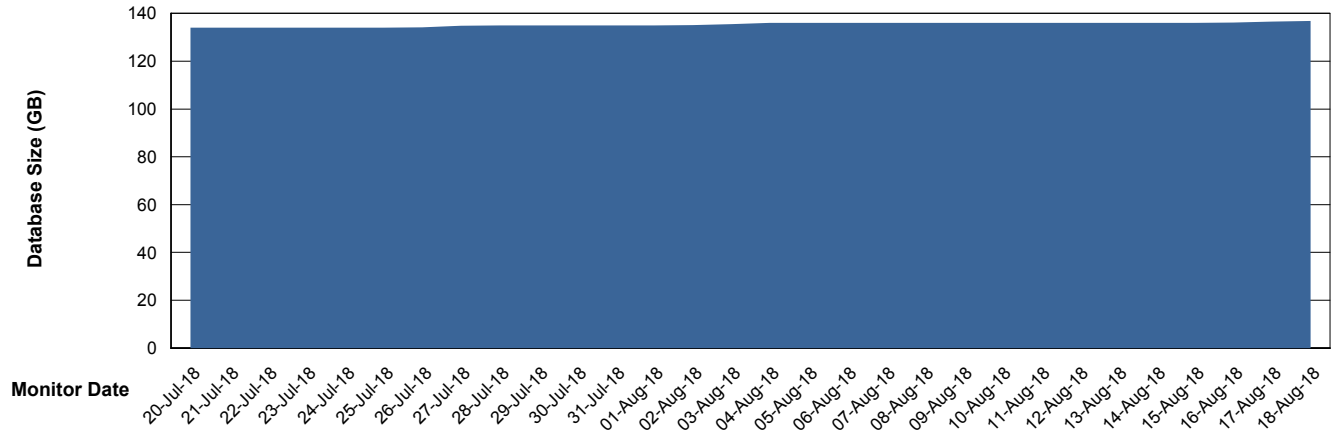

Customer CLO Production
Database ID 38

Database Performance CLODB_Test

Weekly SLA Customer Report

Customer CLO Production
Database ID 38

DATABASE SIZE CLODB_Production

Database growth over last month

DATABASE SIZE CLODB_Test