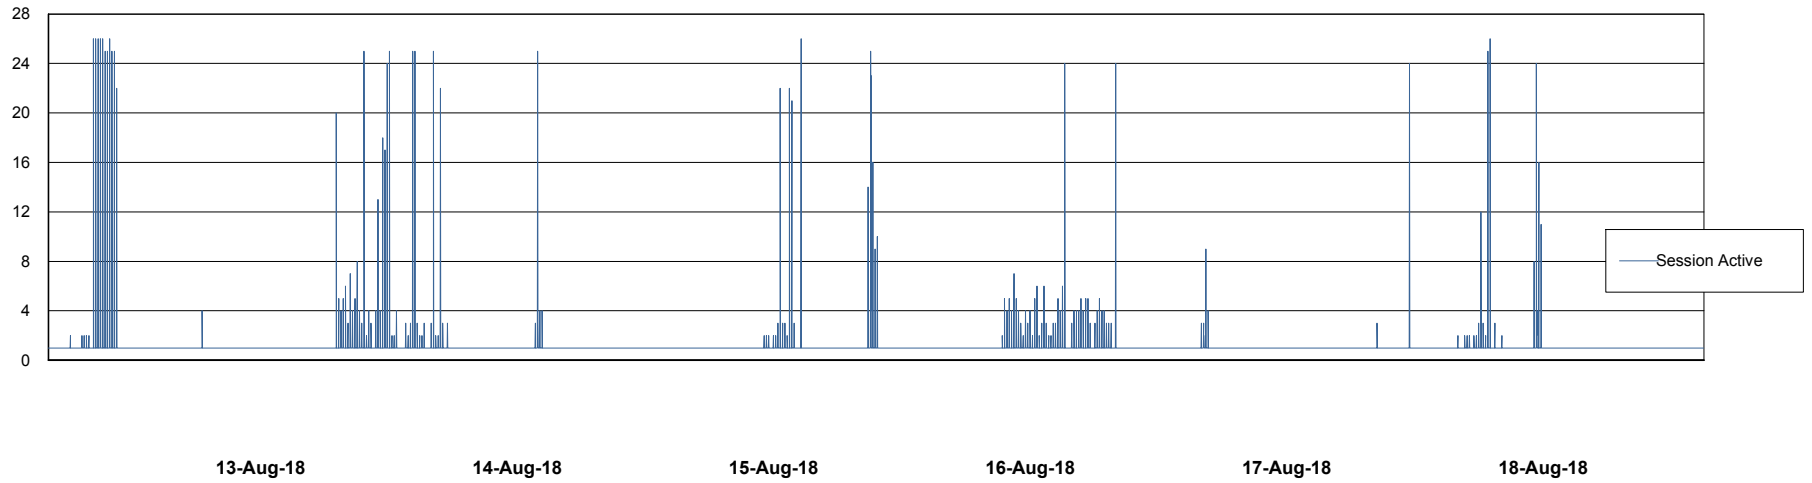

Weekly SLA Customer Report

Customer CLO Production
Database ID 38

Database Performance CLODB_Production

Weekly SLA Customer Report

Customer CLO Production
Database ID 38

Database Performance CLODB_Standby

Weekly SLA Customer Report