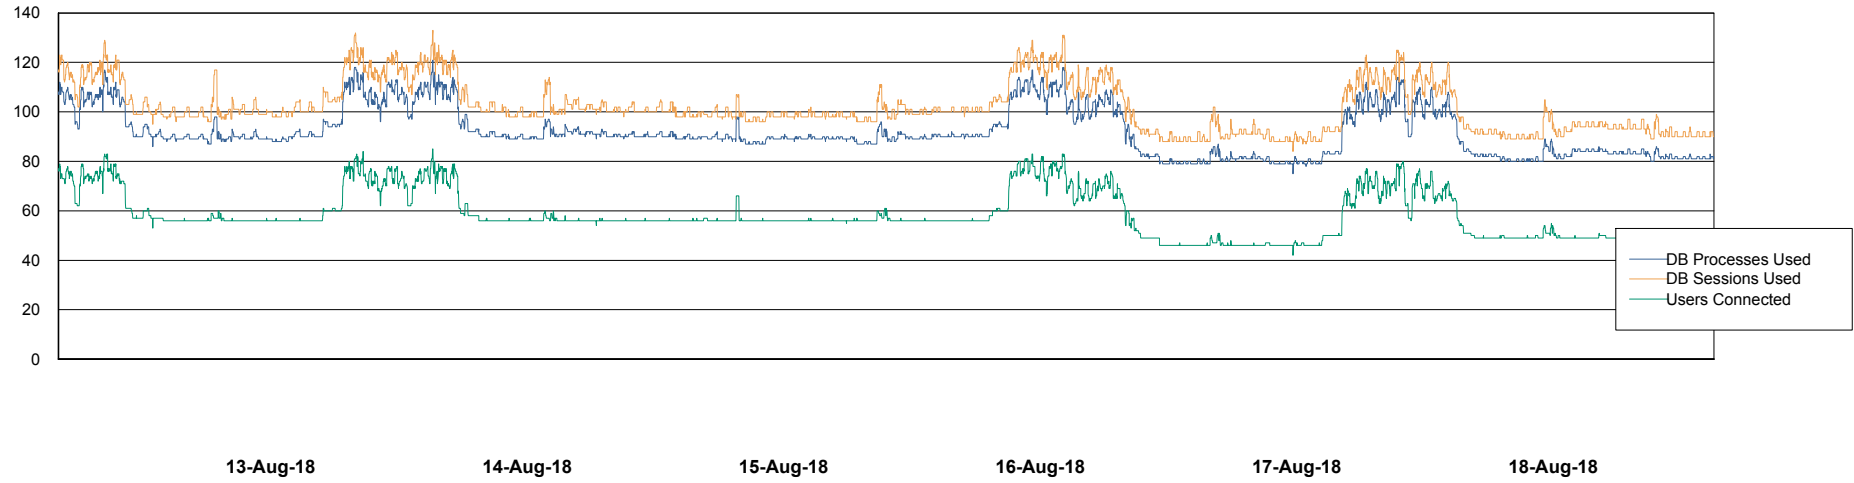

Database Performance CLODB_Production