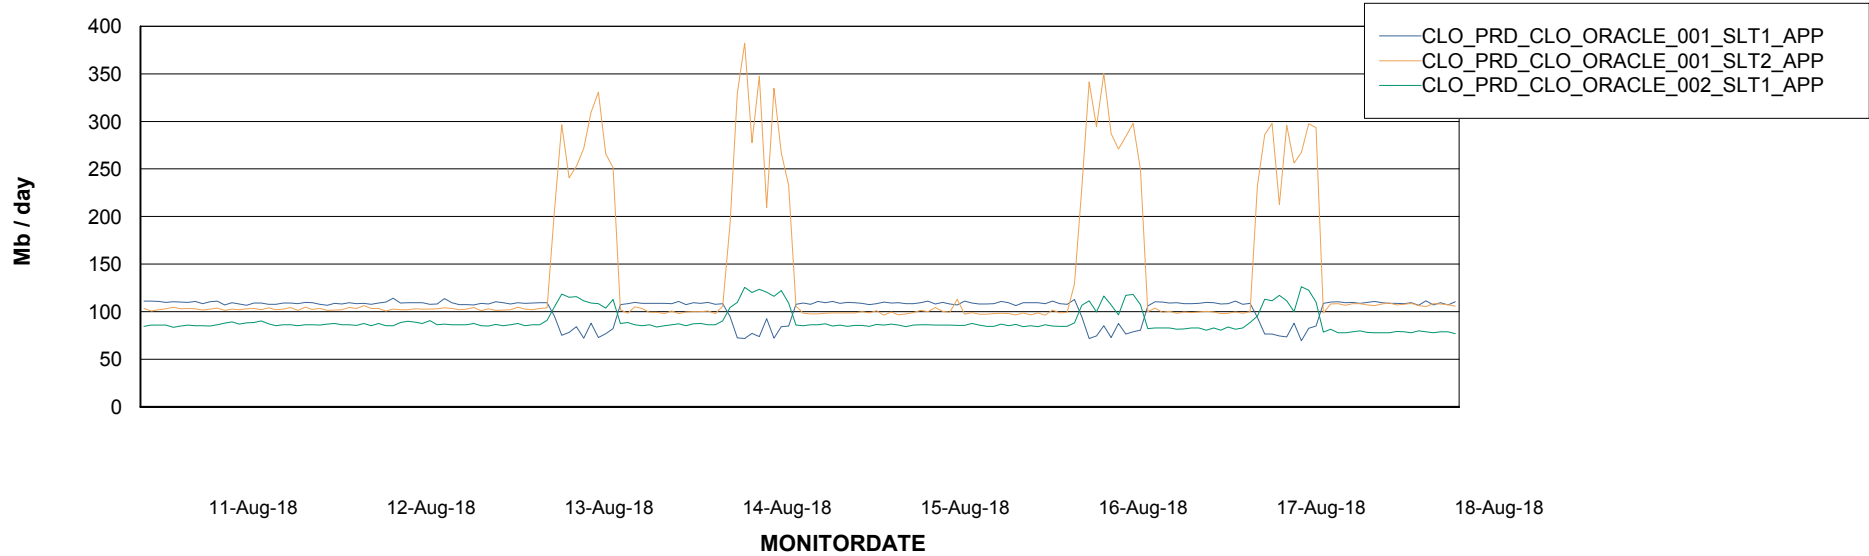

Standby Database Health CLO Production

Recovery lag for last 7 days

Weekly SLA Customer Report

Customer CLO Production
Database ID 38

ABSSolute Application Server Services

Avg memory used per ABS Server Service