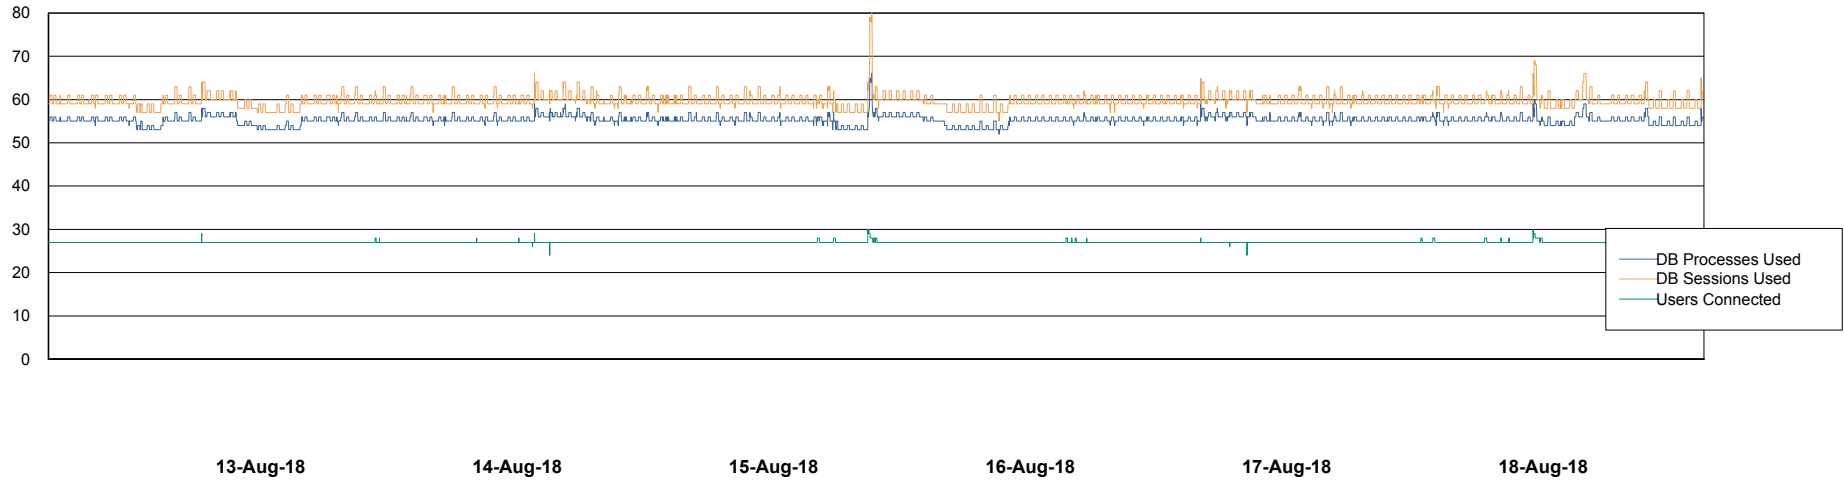

Database Performance CLODB_Test