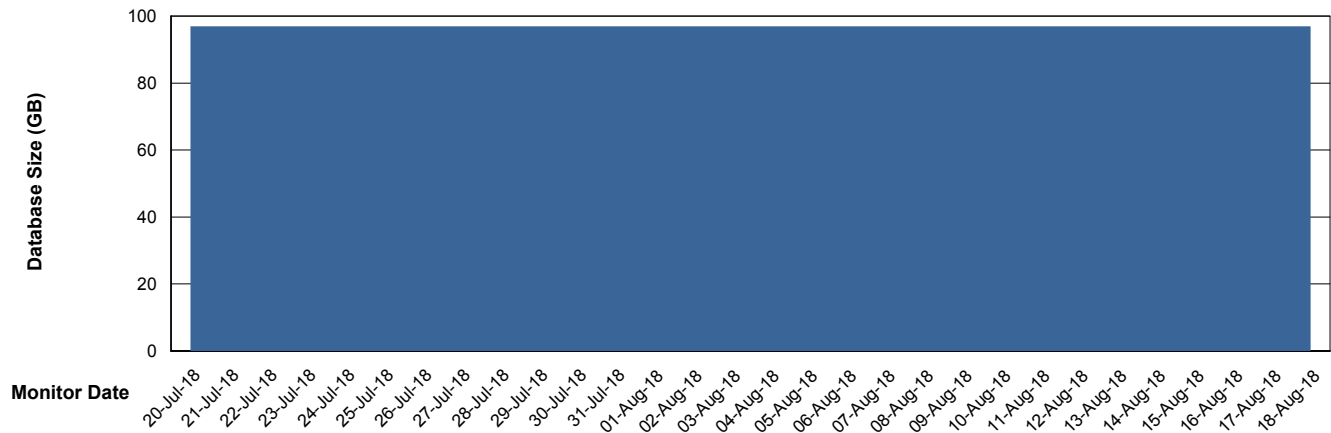

DATABASE SIZE CLODB_Test

Database growth over last month