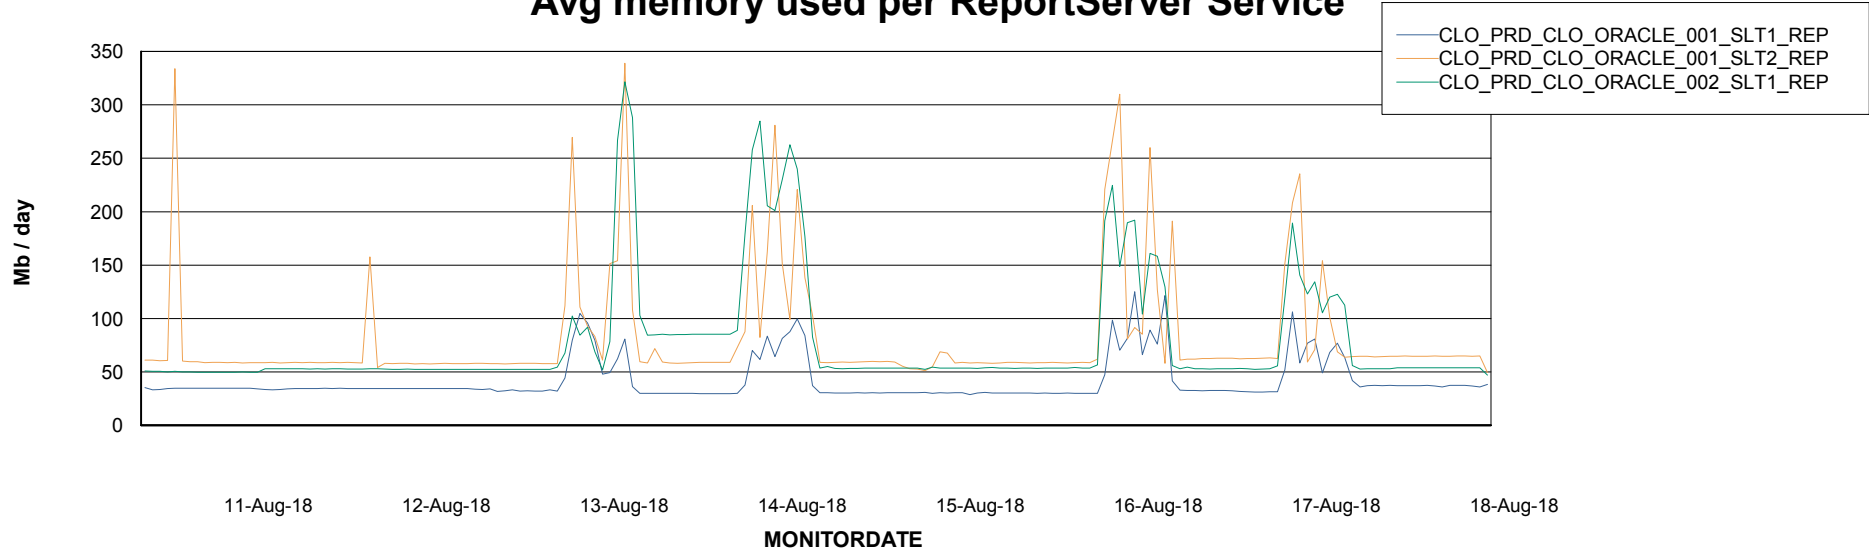

Avg users per day per ABS server

Weekly SLA Customer Report

Customer CLO Production
Database ID 38

ABSSolute Application ReportServer Services

Avg memory used per ReportServer Service

Weekly SLA Customer Report