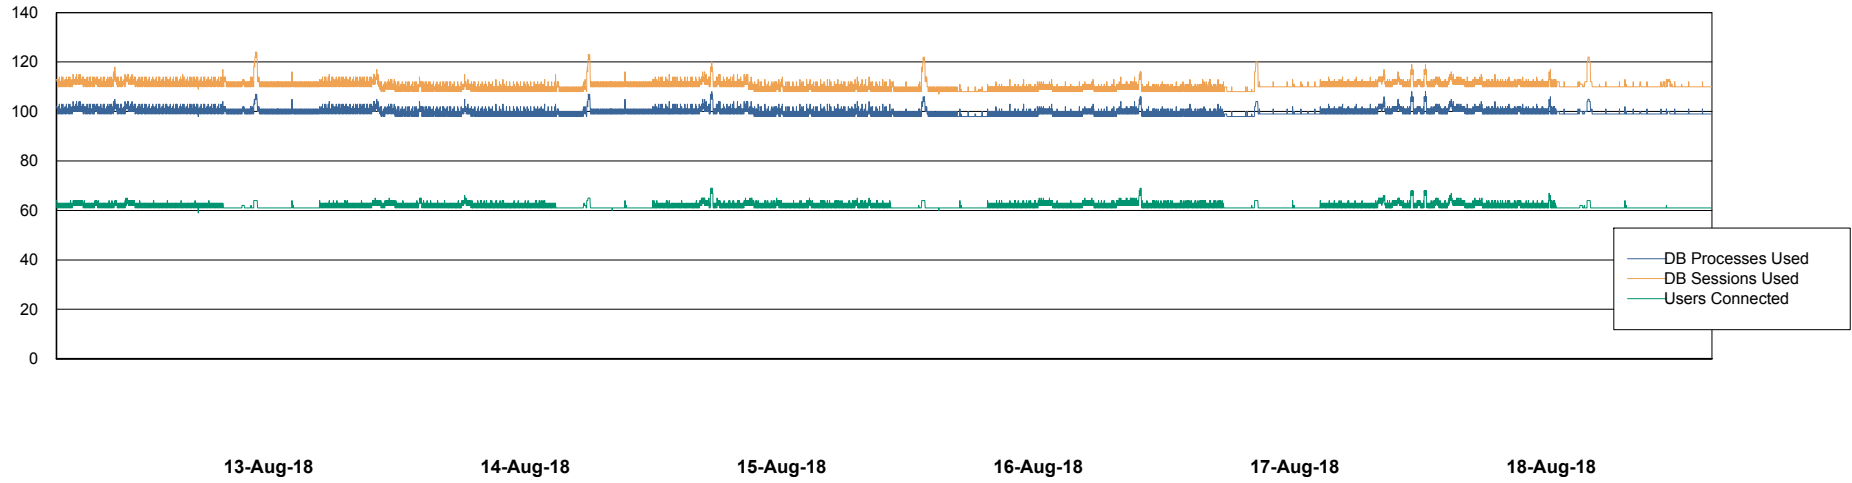

Harddisk Usage CIW_PRD_ORACLE2

	Free disk space on c: (%)	Total disk space on c: (Gb)	Free disk space on d: (%)	Total disk space on d: (Gb)	Free disk space on e: (%)	Total disk space on e: (Gb)
18-Aug-18	95	701	45	700	100	830
17-Aug-18	95	701	45	700	100	830
16-Aug-18	95	701	45	700	100	830
15-Aug-18	95	701	45	700	100	830
14-Aug-18	95	701	45	700	100	830
13-Aug-18	95	701	45	700	100	830
12-Aug-18	95	701	46	700	100	830

Weekly SLA Customer Report

Customer CIW Production
Database ID 45

Database Performance CIWDB_Production

Weekly SLA Customer Report

Customer CIW Production
Database ID 45

Database Performance CIWDB_Standby

Weekly SLA Customer Report