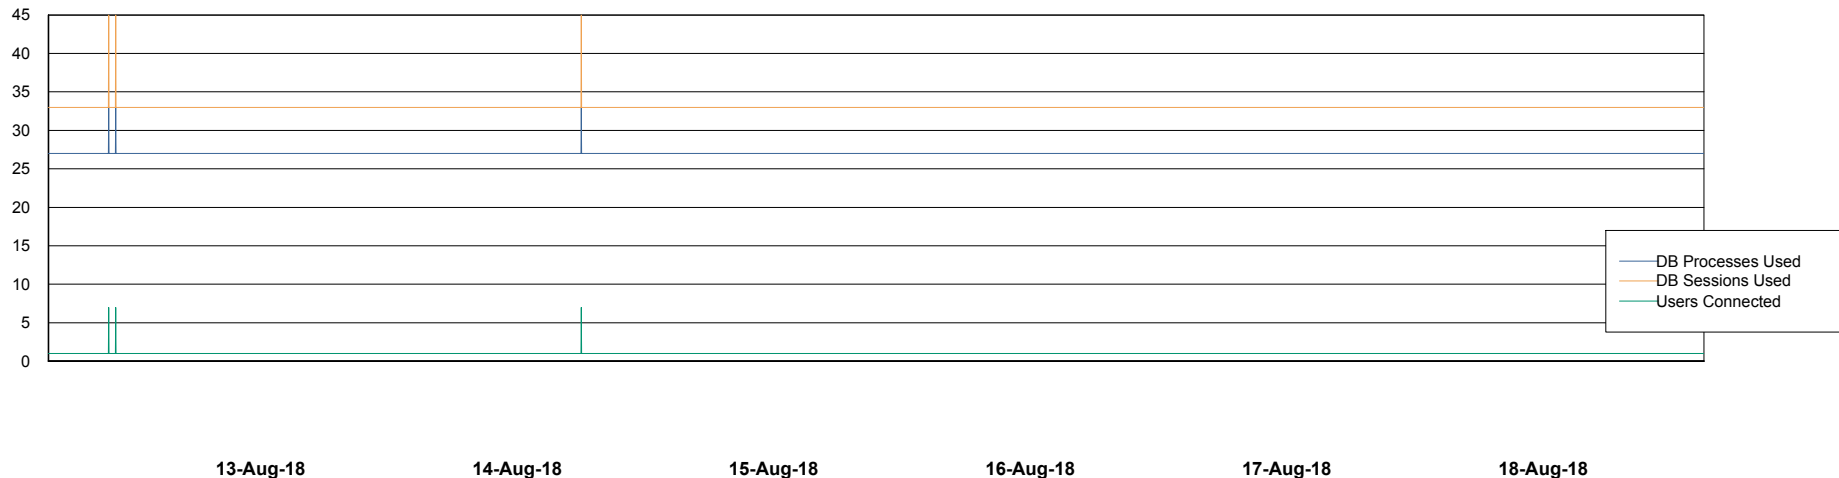

Weekly SLA Customer Report

Customer CIW Production
Database ID 45

Database Performance CIWDB_Production

Weekly SLA Customer Report

Customer CIW Production
Database ID 45

Database Performance CIWDB_Standby

Weekly SLA Customer Report

Customer CIW Production
 Database ID 45

DATABASE SIZE CIWDB_Production

Database growth over last month

Database Tablespace CIWDB_Production

Date	Tablespace Name	Filesize (Gb)	Usedsize (Gb)	Percentage free
18-Aug-18	ABSDATA	36	29	19
	INDX	5	3	40
17-Aug-18	ABSDATA	36	29	19
	INDX	5	3	40
16-Aug-18	ABSDATA	36	29	19
	INDX	5	3	40
15-Aug-18	ABSDATA	36	29	19
	INDX	5	3	40
14-Aug-18	ABSDATA	36	29	19
	INDX	5	3	40
13-Aug-18	ABSDATA	36	29	19
	INDX	5	3	40
12-Aug-18	ABSDATA	36	29	19
	INDX	5	3	40