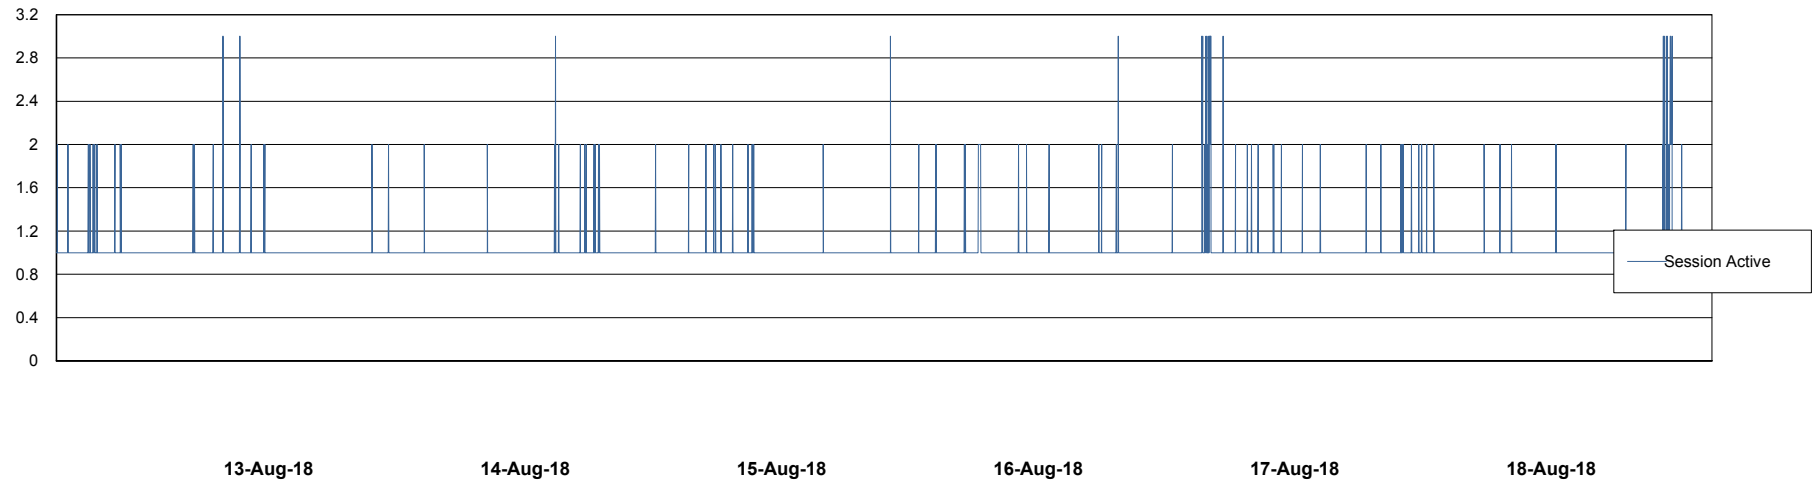

Database Performance CIWDB_Production