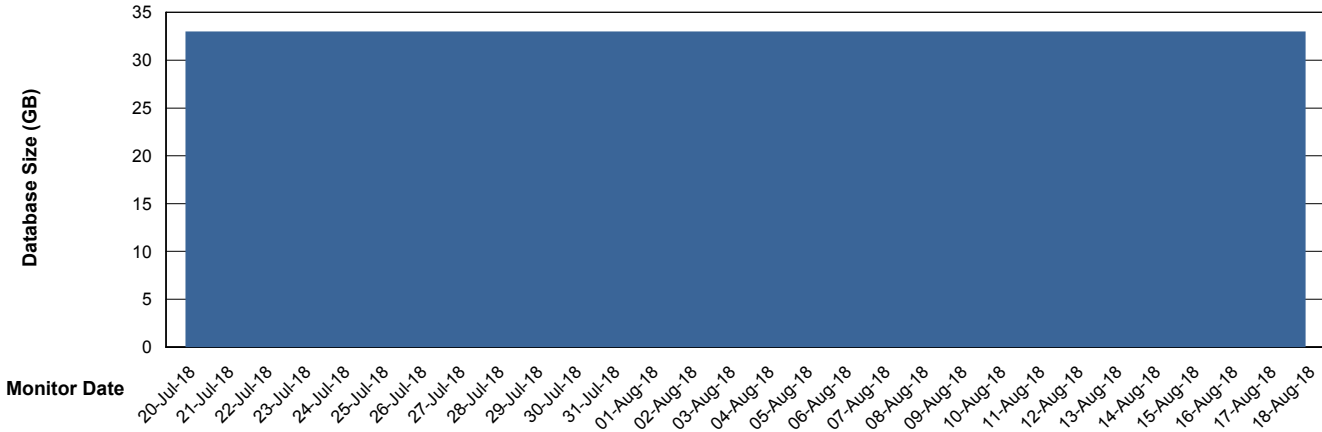

Weekly SLA Customer Report

Customer CIW Production
Database ID 45

Database Performance CIWDB_Production

Weekly SLA Customer Report

Customer CIW Production
Database ID 45

Database Performance CIWDB_Standby

Weekly SLA Customer Report

Customer CIW Production
 Database ID 45

DATABASE SIZE CIWDB_Production

Database growth over last month

Database Tablespace CIWDB_Production

Date	Tablespace Name	Filesize (Gb)	Usedsize (Gb)	Percentage free
18-Aug-18	ABSDATA	36	29	19
	INDX	5	3	40
17-Aug-18	ABSDATA	36	29	19
	INDX	5	3	40
16-Aug-18	ABSDATA	36	29	19
	INDX	5	3	40
15-Aug-18	ABSDATA	36	29	19
	INDX	5	3	40
14-Aug-18	ABSDATA	36	29	19
	INDX	5	3	40
13-Aug-18	ABSDATA	36	29	19
	INDX	5	3	40
12-Aug-18	ABSDATA	36	29	19
	INDX	5	3	40